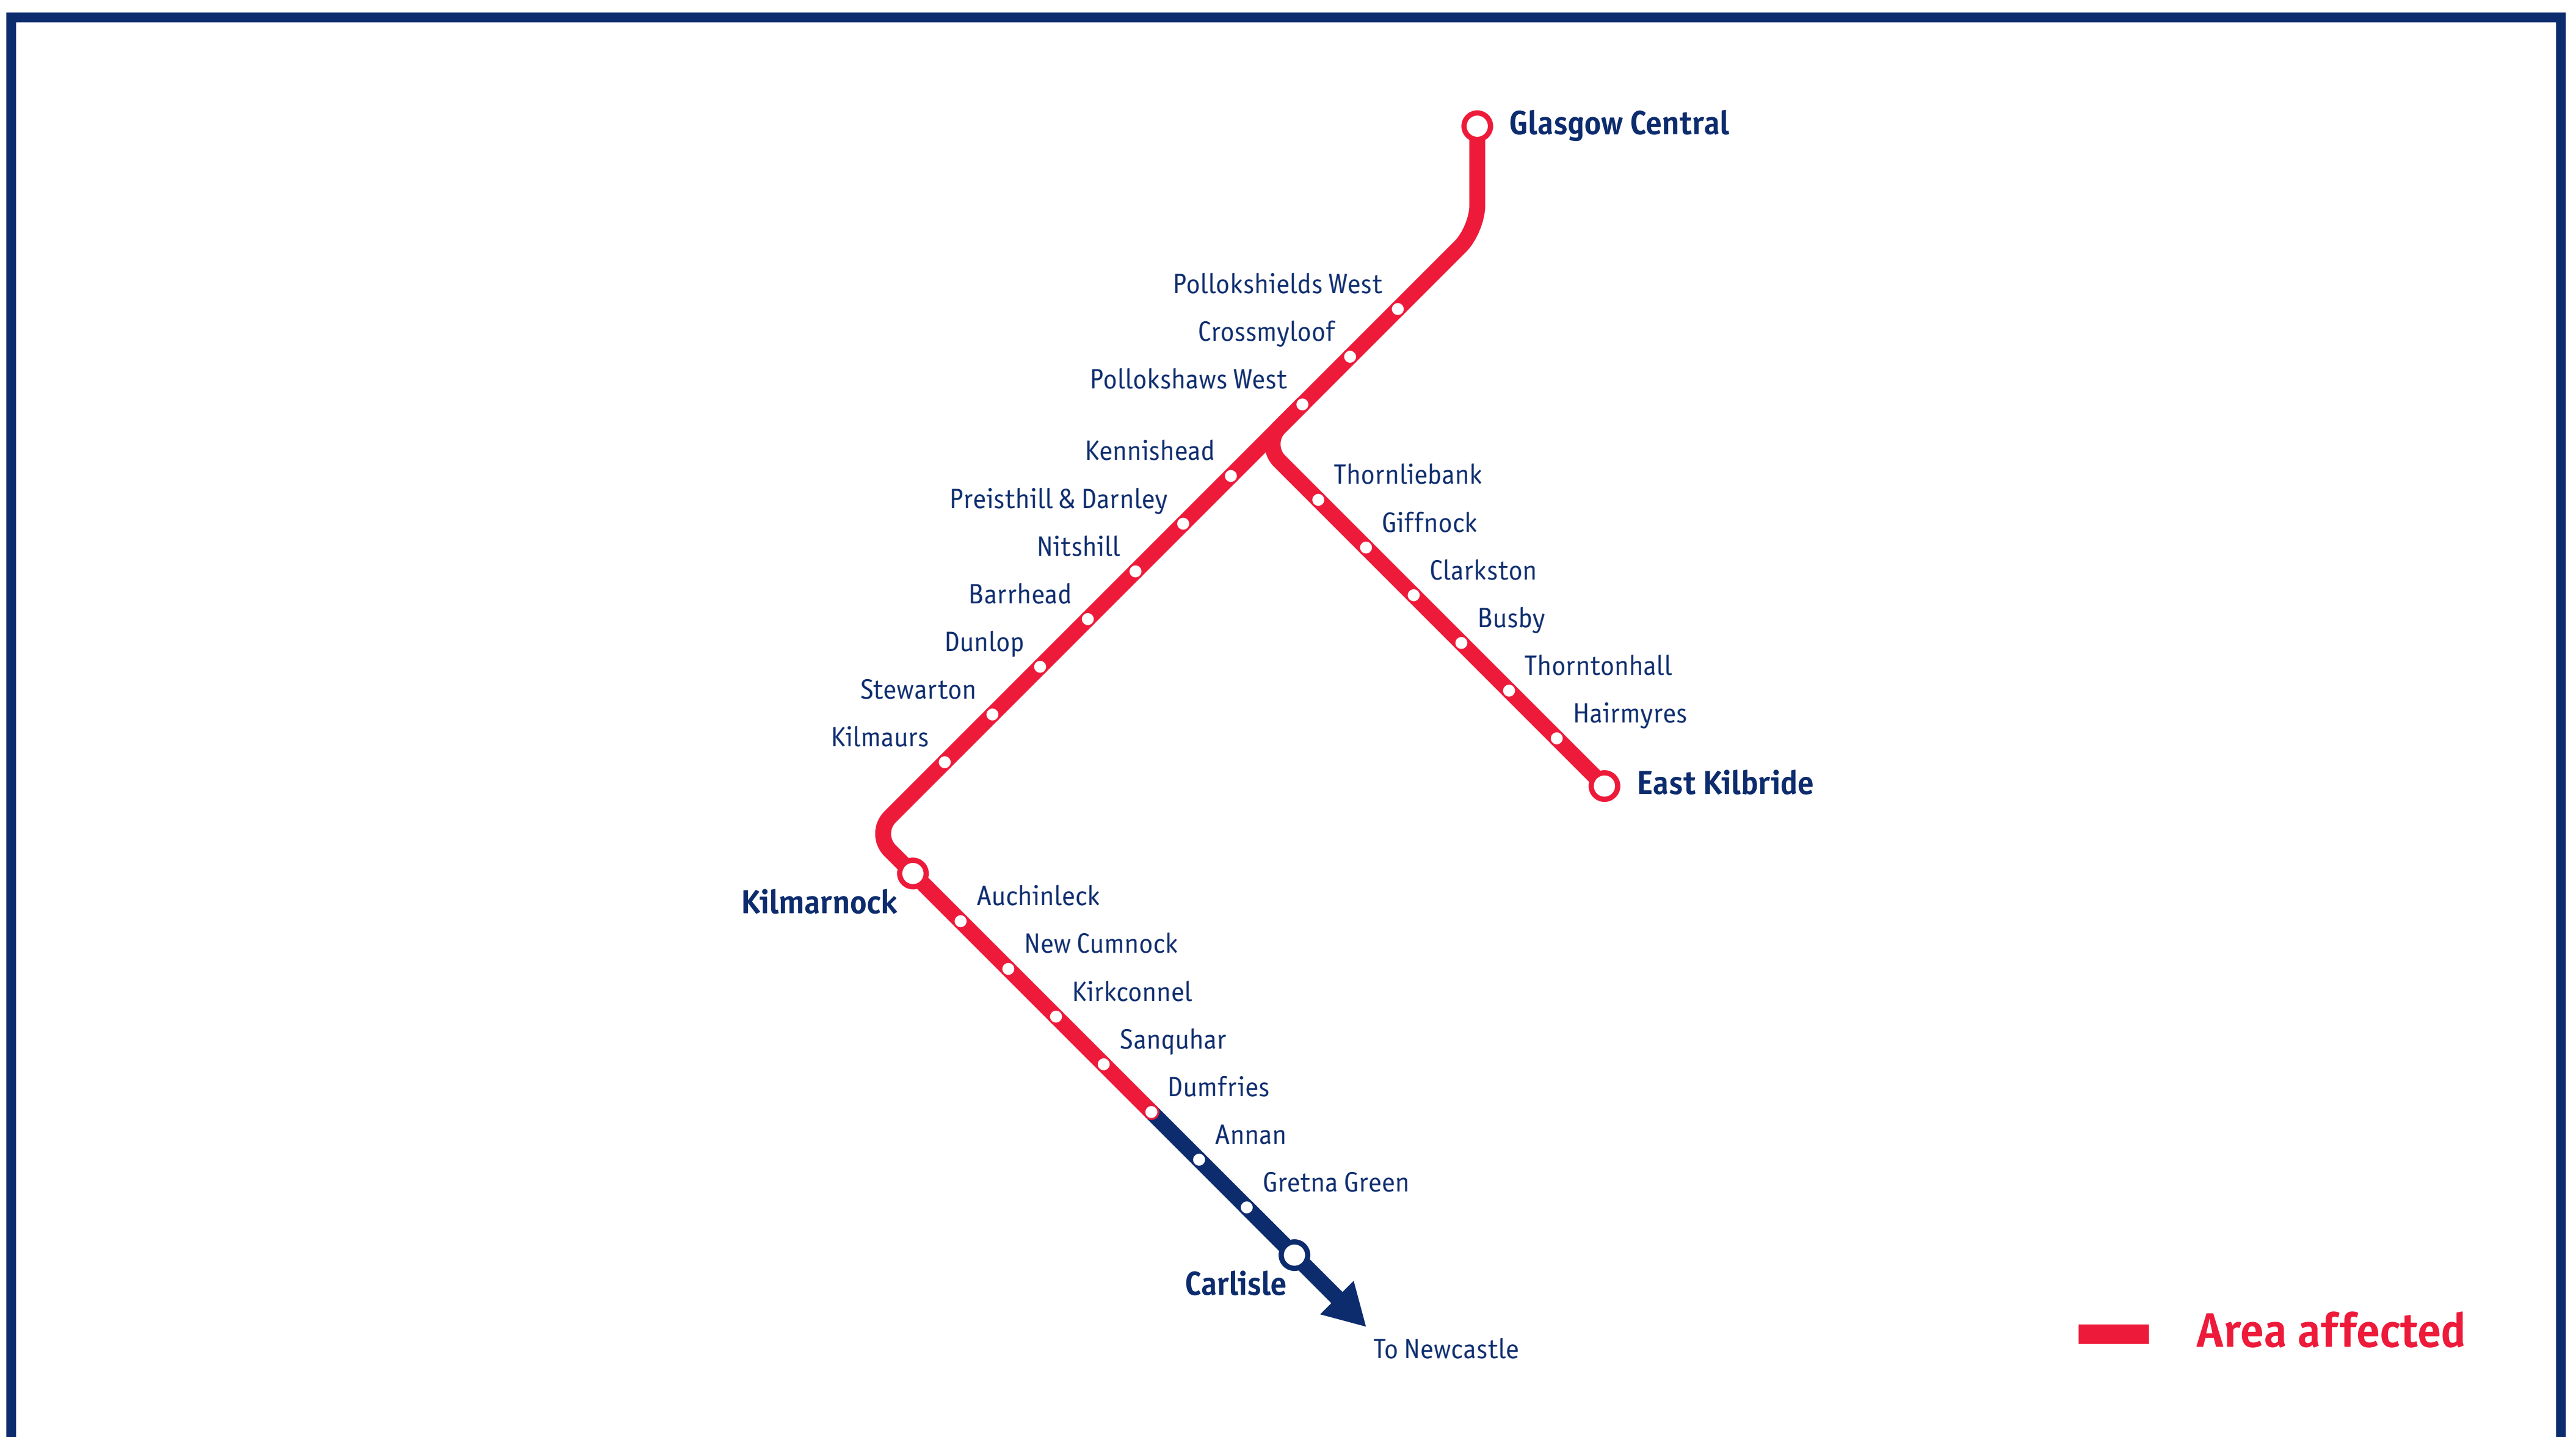

Service Alterations

Glasgow – Dumfries & Carlisle

Glasgow – East Kilbride

Saturdays 6 & 13 August 2022

Sundays 7 & 14 August 2022

If you travel to / from any of the stations marked in red above, your journey may be affected as follows:

Trackworks are taking place between Glasgow and Dumfries

Glasgow Central – East Kilbride, Barrhead & Kilmarnock

Buses replace trains

Glasgow Central – Dumfries & Carlisle

Buses replace trains between Glasgow and Dumfries

Journey times may be increased. Some journeys may not be available.

Please visit www.scotrail.co.uk or download our app to check your own journey.

Produced by ScotRail. SR357/08-22

www.scotrail.co.uk