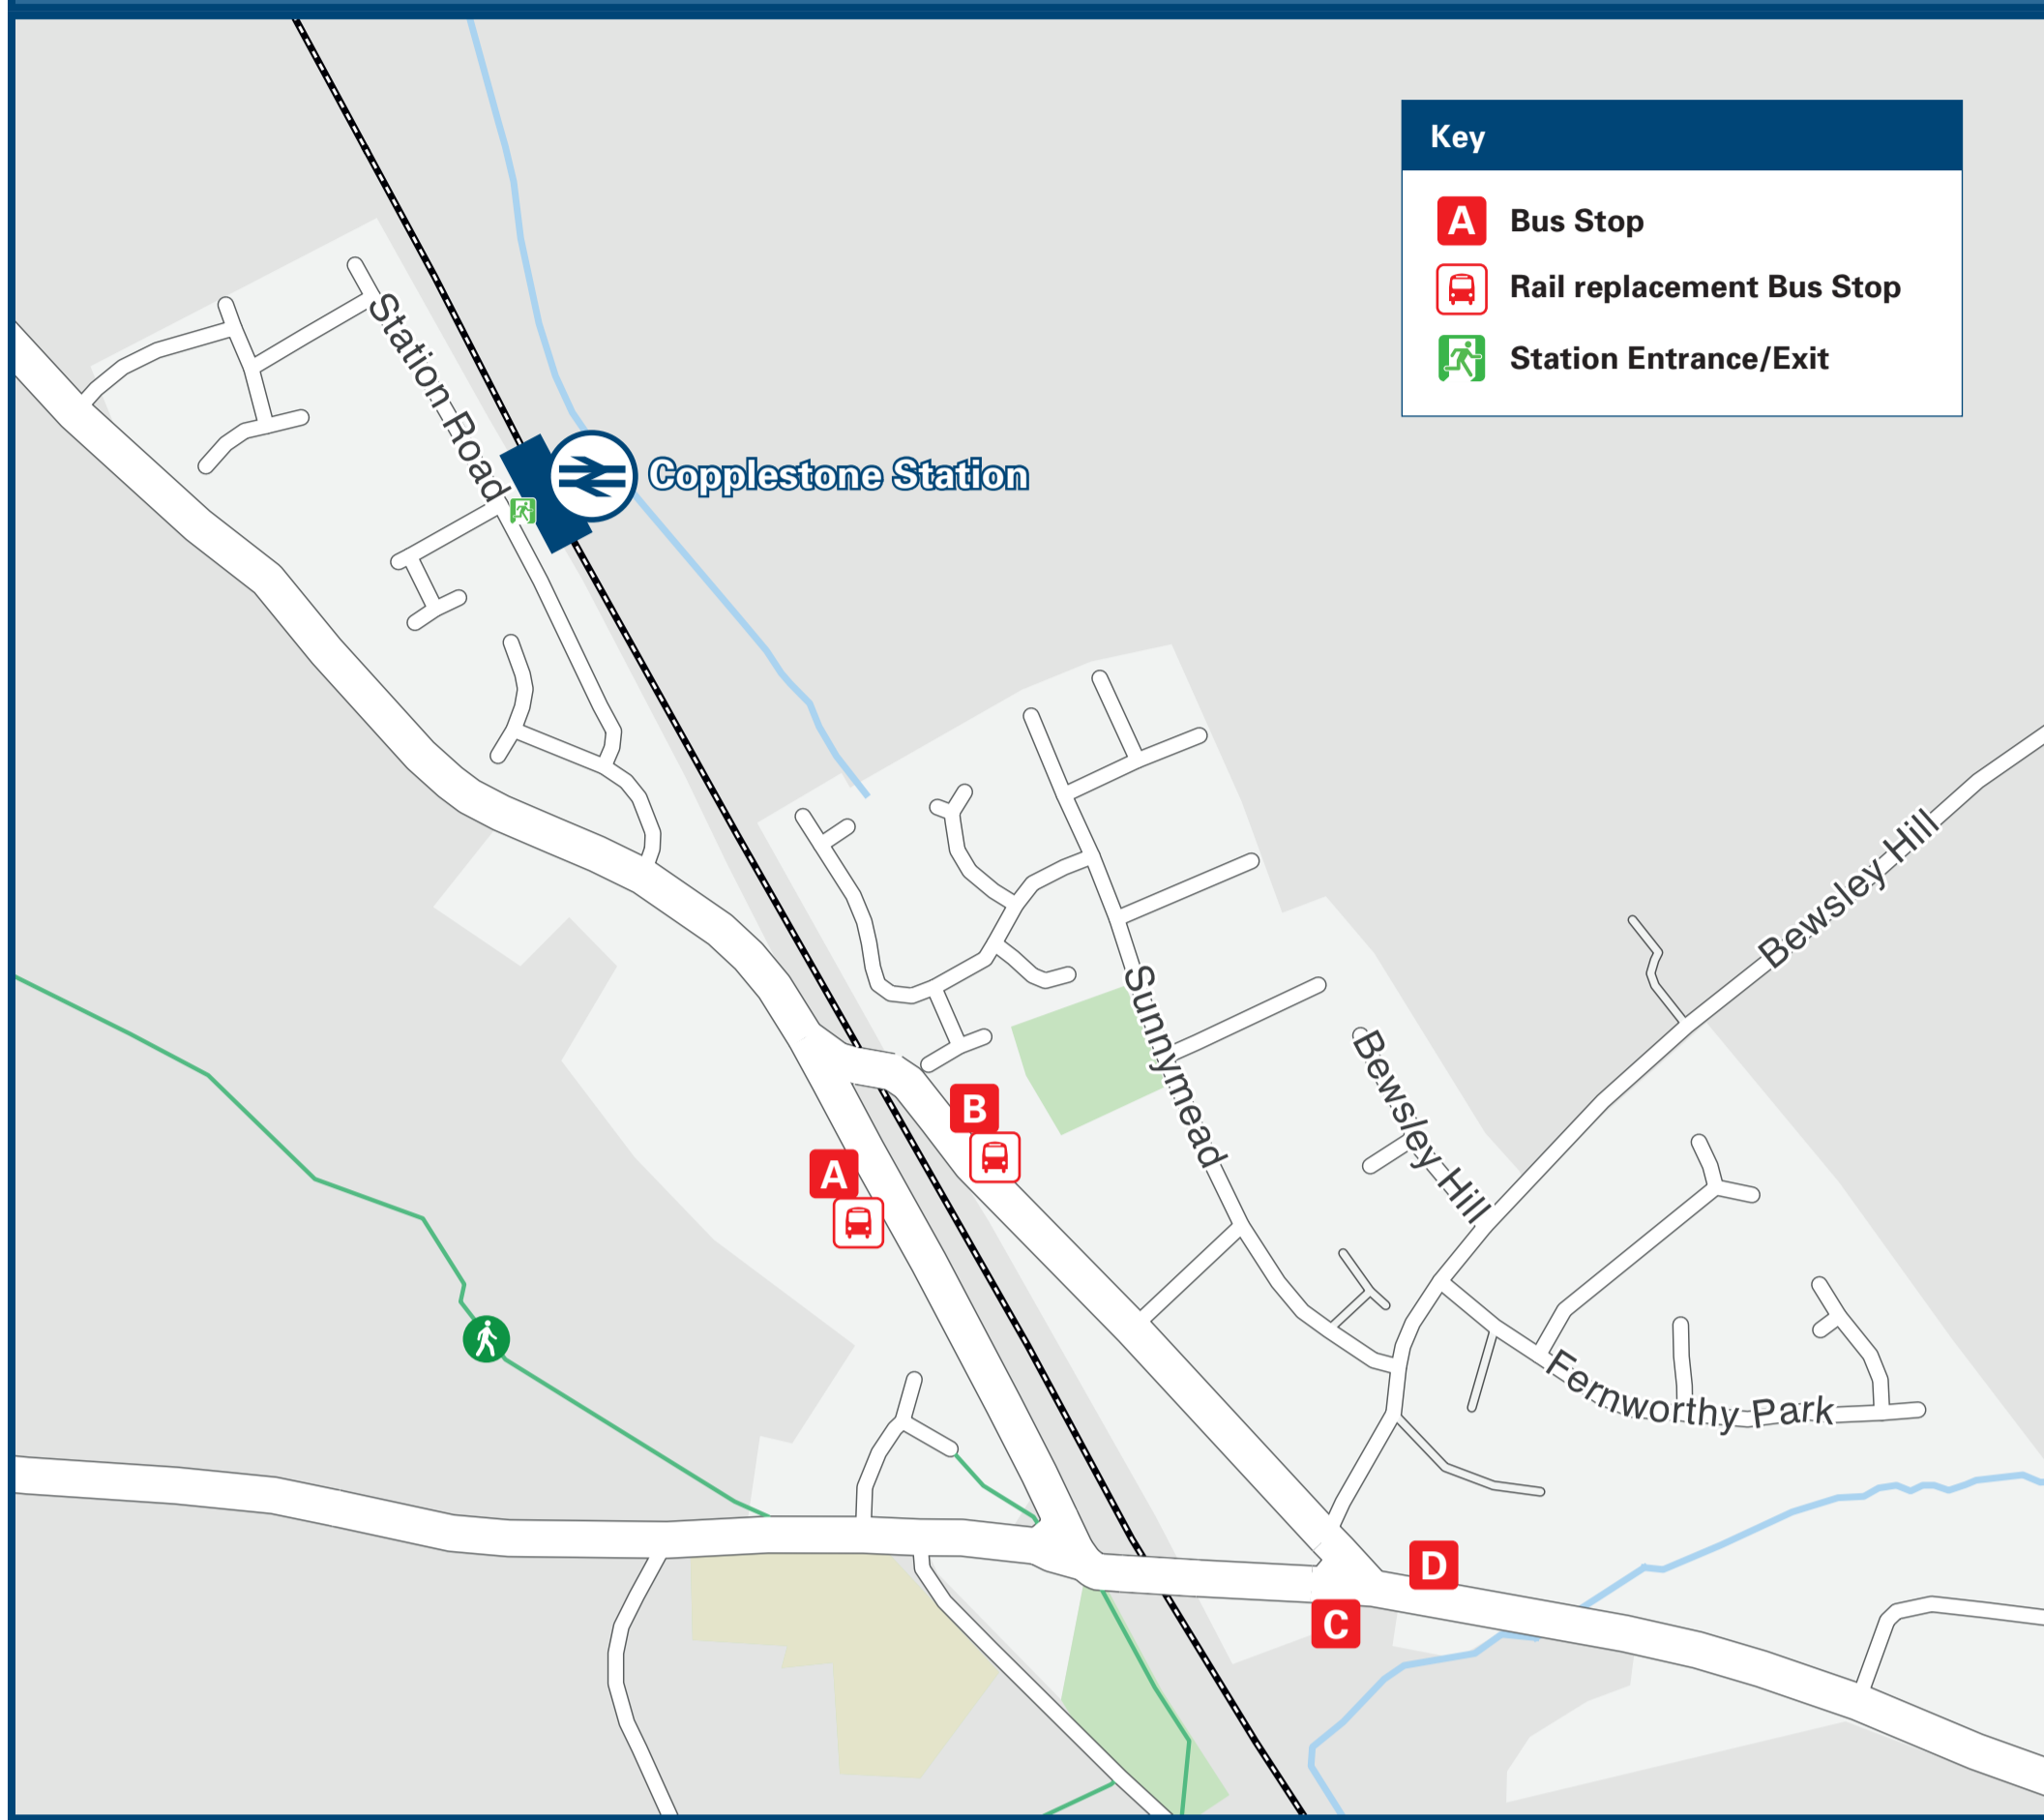

Copplestone Station

Onward Travel Information

Buses

Rail replacement buses/coaches will depart from: Towards Barnstaple bus stop on A377 (one way system); Towards Exeter bus stop on A377 Sunny Mead Road