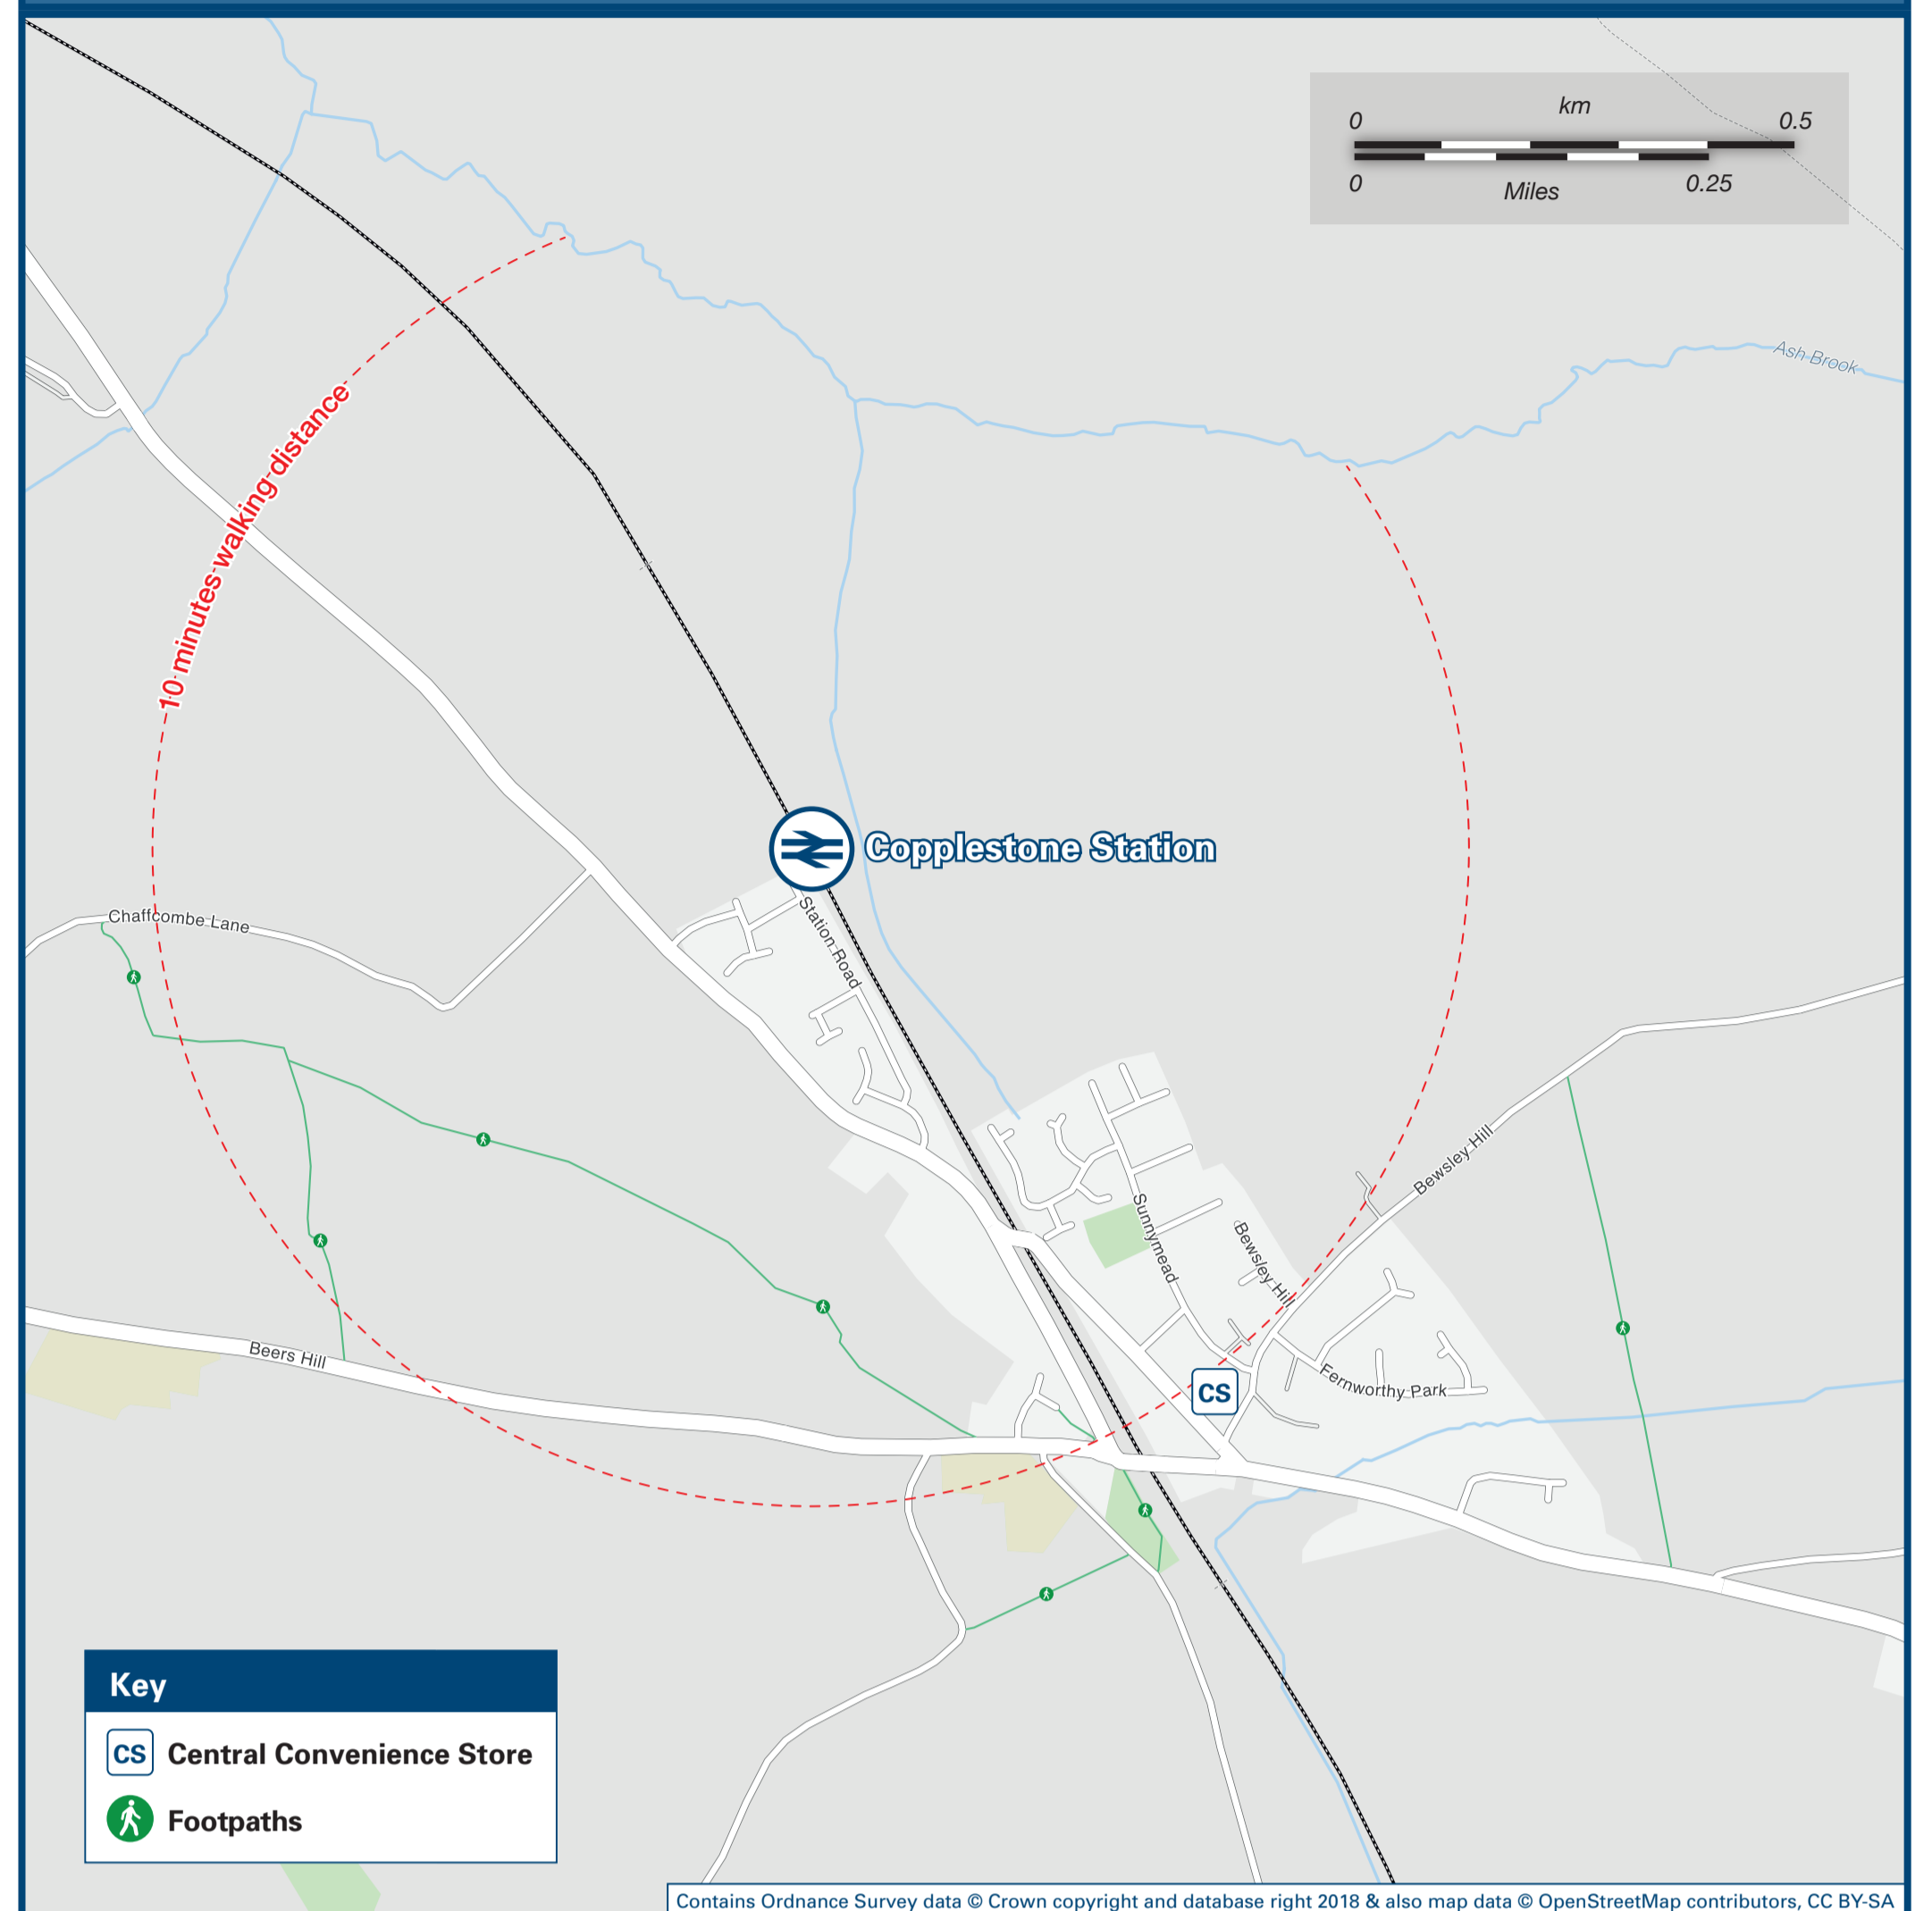

Local area map

Main destinations by bus

(Data correct at December 2018)

DESTINATION	BUS ROUTES	BUS STOP
Barnstaple	5B	C
Beaford	5B	C
Bideford	5B	C
Bondleigh	5B	C
Bow	5A, 5B	C
Chawleigh	5C	A
Chulmleigh	5C	A
Cowley Bridge	5A, 5B	D
	5C	B D
Crediton	5C	B D
	5A, 5B	D
Dolton	5B	C
Duryard	5C	B D
	5A, 5B	D

DESTINATION	BUS ROUTES	BUS STOP
Eggesford	5C	A
Exbourne	5A	C
	5C	B D
Exeter City Centre	5A, 5B	D
Great Torrington	5B	C
	5C	B D
Half Moon Village	5A, 5B	D
Hatherleigh	5A	C
	5C	B D
Hookway	5A, 5B	D
Jacobstowe	5A	C
Lapford	5C	A
Lapford Cross	5C	A
Morchard Road	5C	A

DESTINATION	BUS ROUTES	BUS STOP
Newton St Cyres	5C	B D
	5A, 5B	D
North Tawton	5A, 5B	C
Okehampton	5A	C
Sampford Chapple	5A	C
Sampford Courtenay	5A	C
Winkleigh	5B	C

Notes

- Bus routes 5A, 5B and 5C run Mondays to Saturdays only
- Direct trains operate to this destination from this station

Taxis

Copplestone station has no taxi rank or cab office. Advance booking is essential, please consider using the following local operators:
(Inclusion of this number doesn't represent any endorsement of the taxi firm)

Express Cars
01363 777177

Further information about all onward travel

[www Local Cycle Info](http://www.middevon.gov.uk) |
[www National Cycle Info](http://www.sustrans.org.uk) |
[Bus Times](http://www.traveline.info) |
[NextBuses.mobi](http://www.nextbuses.mobi) |
[PlusBus](http://plusbus.info)

[middevon.gov.uk](http://www.middevon.gov.uk) For more information about cycle routes. |
[sustrans.org.uk](http://www.sustrans.org.uk) Sustrans is the UK's leading sustainable transport charity. |
See timetable displays at bus stops. |
www.traveline.info 0871 200 22 33 calls cost 10p per minute plus your phone company's access charge. |
Find the bus times for your stop. Search for a bus stop by entering a postcode, street & town or a stop name & town. |
plusbus.info A discount price 'bus pass' that you buy with your train ticket. It gives you unlimited bus travel around your chosen town, on participating buses.

National Rail Enquiries

[www Online](http://www.nationalrail.co.uk) |
[NRE App](https://itunes.apple.com/gb/app/nre-app/id1085111111) |
[Social](https://www.facebook.com/nationalrailenq) |
[Contact Centre](http://03457484950) |
[Traintracker™ Text](http://084950) |
[PlusBike](http://nationalrail.co.uk/plusbike)

nationalrail.co.uk |
Free National Rail Enquiries app for iOS and Android |
facebook.com/nationalrailenq @nationalrailenq |
03457 48 49 50 Calls cost no more than calls to geographic numbers (01 or 02) and may be recorded. |
8 49 50 Text station name to the above number for live departure and arrival times direct to your mobile. TrainTracker™ texts cost 25p for each successful response (plus usual text costs). |
nationalrail.co.uk/plusbike For more information.