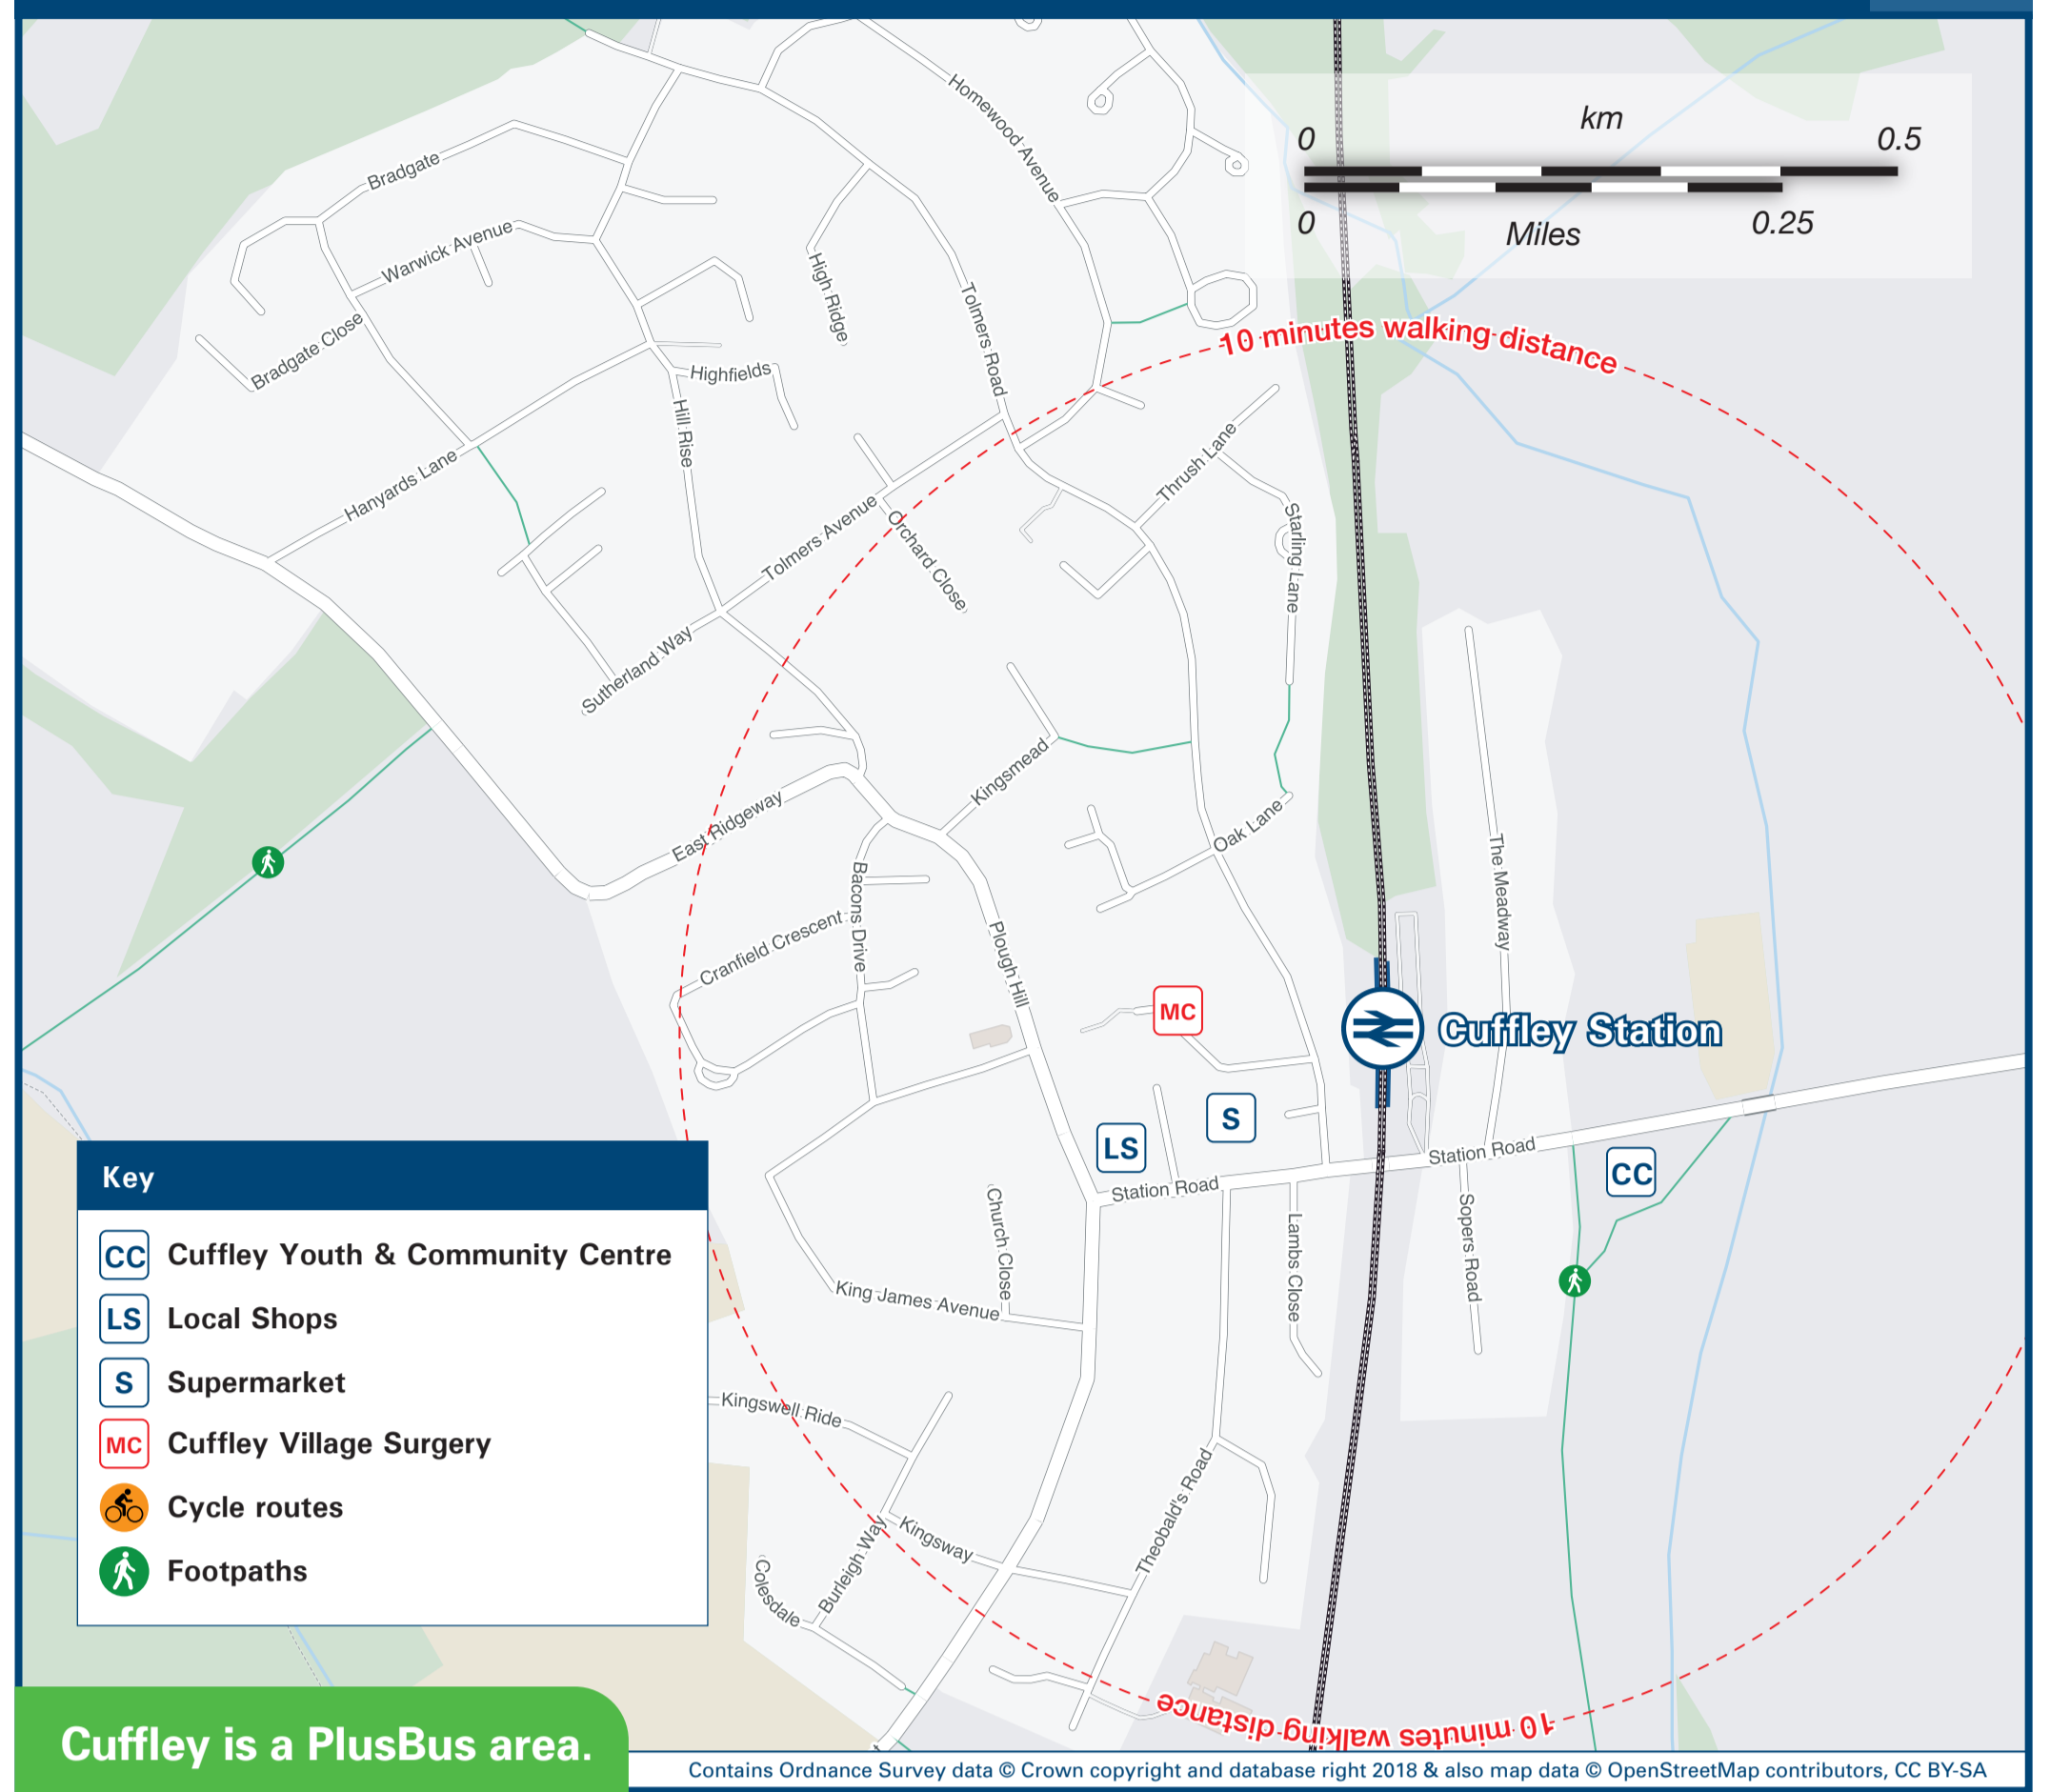

Cuffley Station

Onward Travel Information

Buses

Rail replacement buses towards Enfield and Central London, also towards Hertford North and Stevenage from outside the station entrance at bus stop A.

Local area map

Main destinations by bus

(Data correct at August 2020)

DESTINATION	BUS ROUTES	BUS STOP
Bayford	308#	A
Brickendon	308#	A
Brookmans Park	242*	A
Cheshunt (Brookfield Centre)	242	A
Cheshunt (Old Pond/Town Centre Shops)	242	A
Epping Green	308#	A
Flamstead End	242	A
Goff's Oak	242	A
Hatfield (Town Centre & The Galleria)	242*	A
Hertford	308#	A

DESTINATION	BUS ROUTES	BUS STOP
Horns Mill	308#	A
Little Berkhamsted	308#	A
Little Heath	242*	A
Newgate Street	308#	A
Northaw	242	A
Oxlease	242*	A
Potters Bar (Town Centre & Rail Station)	242	A
Rosedale	242	A
South Hatfield	242*	A
Swanley Bar	242*	A

DESTINATION	BUS ROUTES	BUS STOP
Theobalds Grove Station	242	A
Waltham Cross (Bus Station)	242	A
Welham Green	242*	A
Welwyn Garden City (also serves New QEII Hospital)	242*	A

Notes

- PlusBus destination, please see below for details.
- Bus route 242 (except where indicated with *) runs a daily service. For all bus times and days of operation please see bus stop timetables or contact Traveline.
- 🚆 Direct trains operate to this destination from this station.
- * To this destination bus route 242 runs a Sunday & Bank Holidays service, only. No Mondays to Saturdays service.
- # Bus route 308 runs a limited Mondays to Fridays service, only. No Saturday or Sunday service.