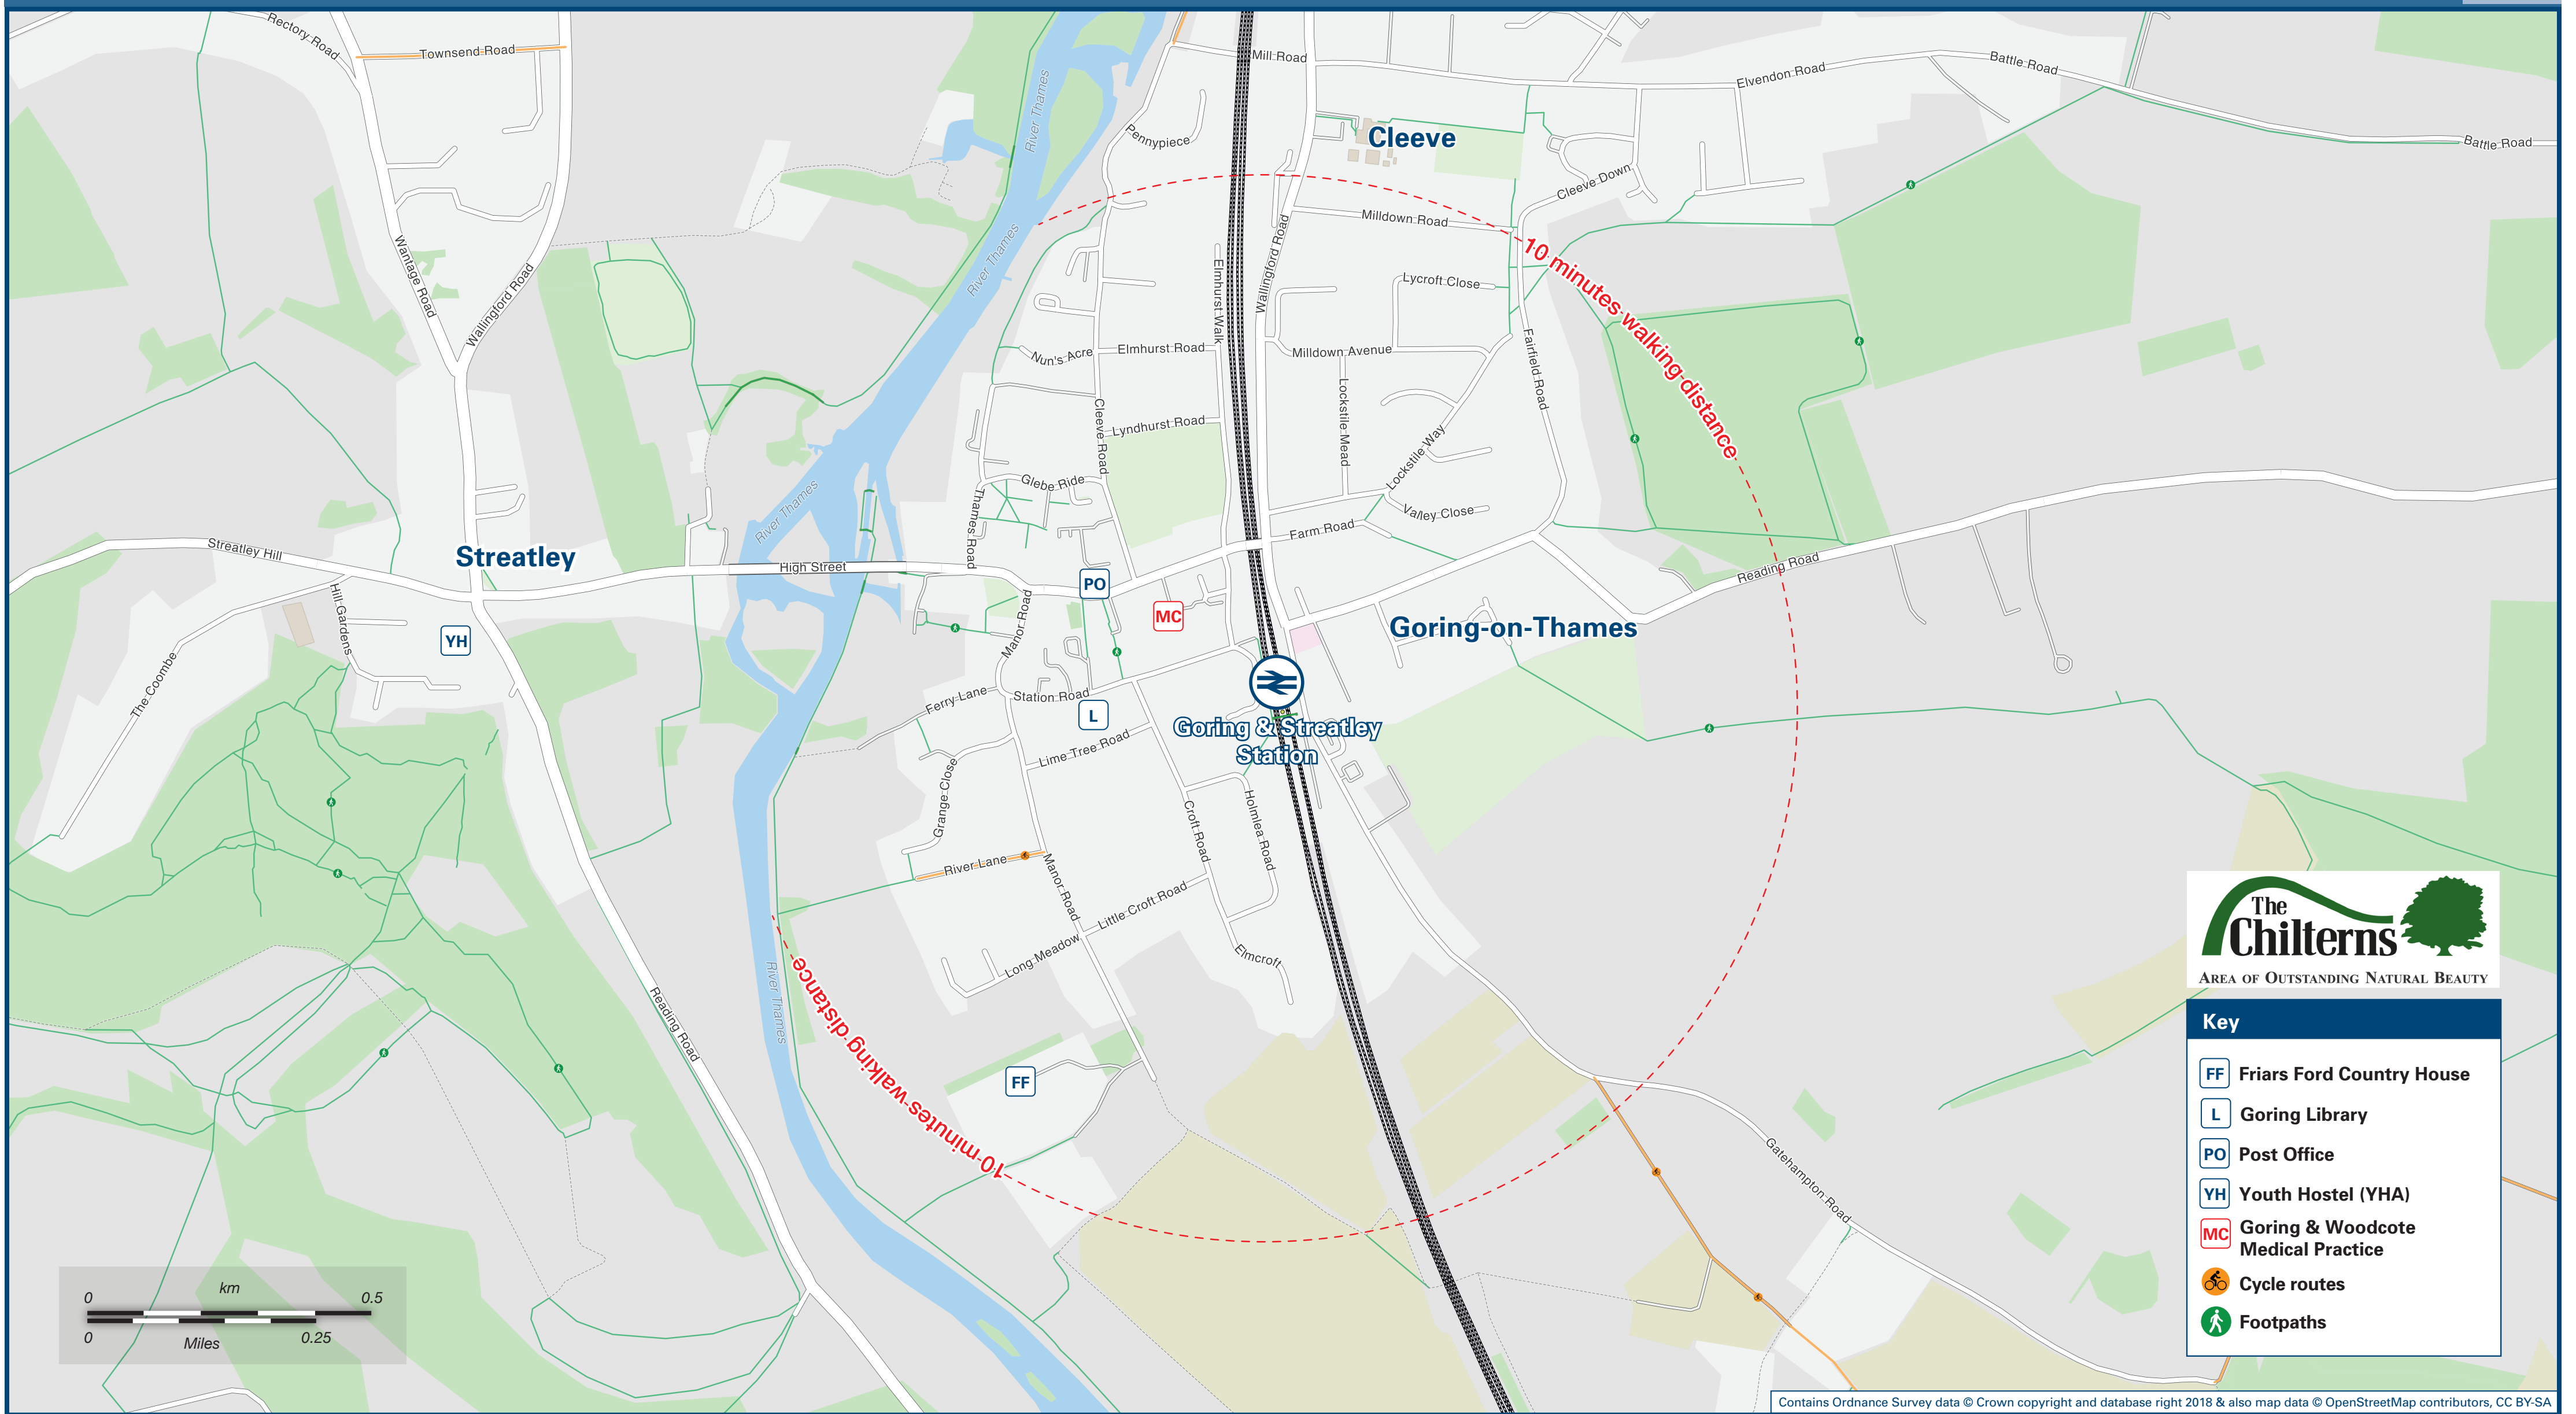

Goring & Streatley Station

Onward Travel Information

Local area map

Buses

Rail replacement buses/coaches depart from the station entrance bus stop in front of the station building.

Main destinations by bus

(Data correct at September 2019)

DESTINATION	BUS ROUTES	BUS STOP
Basildon Park Gates (National Trust)	142, 143	A
Beale Wildlife Park	142, 143	A
Cholsey	133, M1	A
Cleeve	134, 134L, 134X, M1	A
Lower Basildon	142, 143	A
Moulsford	133, M1	A
North Stoke	134, 134L, 134X	A
Pangbourne	142, 143	A
South Stoke	134, 134L, 134X	A
Streatley	133, 142, 143	A
Upper Basildon	143	A
Wallingford (Market Place)	133, 134, 134L, 134X, M1	A
Wallingford Station	133, 134L, 134X, M1	A