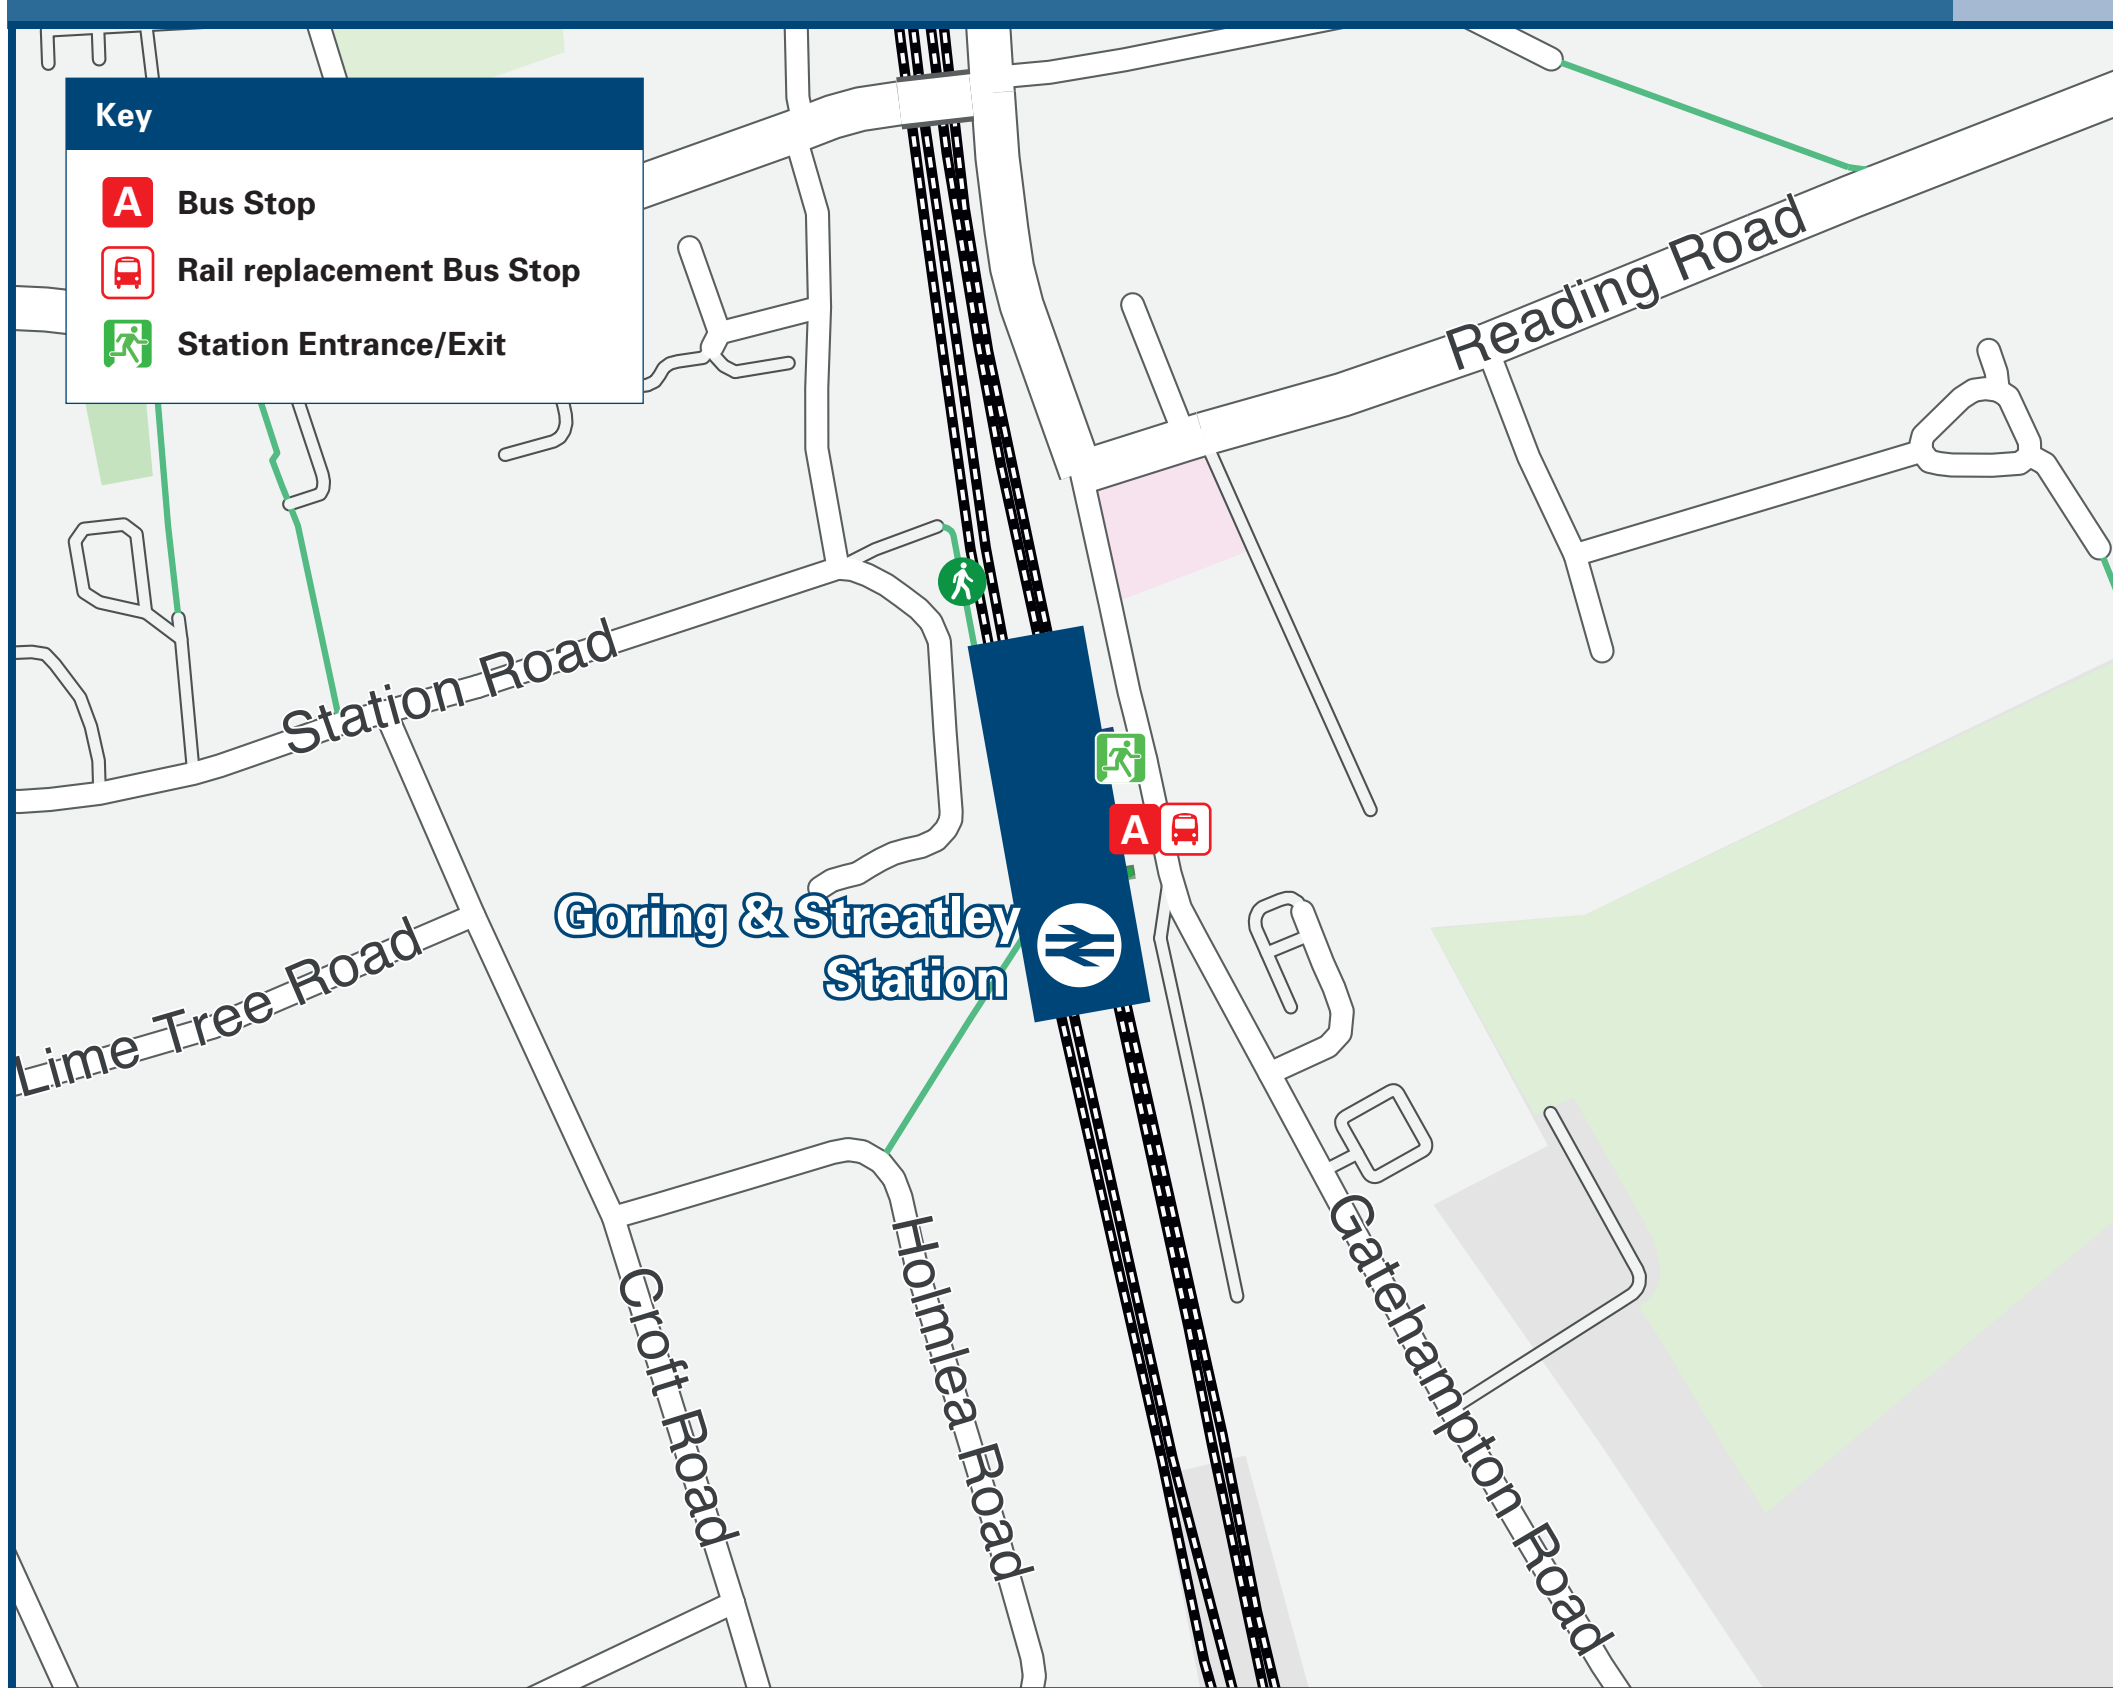

Goring & Streatley Station

Onward Travel Information

Local area map

Buses

Rail replacement buses/coaches depart from the station entrance bus stop in front of the station building.

Main destinations by bus

(Data correct at September 2019)

DESTINATION	BUS ROUTES	BUS STOP
Basildon Park Gates (National Trust)	142, 143	A
Beale Wildlife Park	142, 143	A
Cholsey	133, M1	A
Cleeve	134, 134L, 134X, M1	A
Lower Basildon	142, 143	A
Moulsford	133, M1	A
North Stoke	134, 134L, 134X	A
Pangbourne	142, 143	A
South Stoke	134, 134L, 134X	A
Streatley	133, 142, 143	A
Upper Basildon	143	A
Wallingford (Market Place)	133, 134, 134L, 134X, M1	A
Wallingford Station	133, 134L, 134X, M1	A