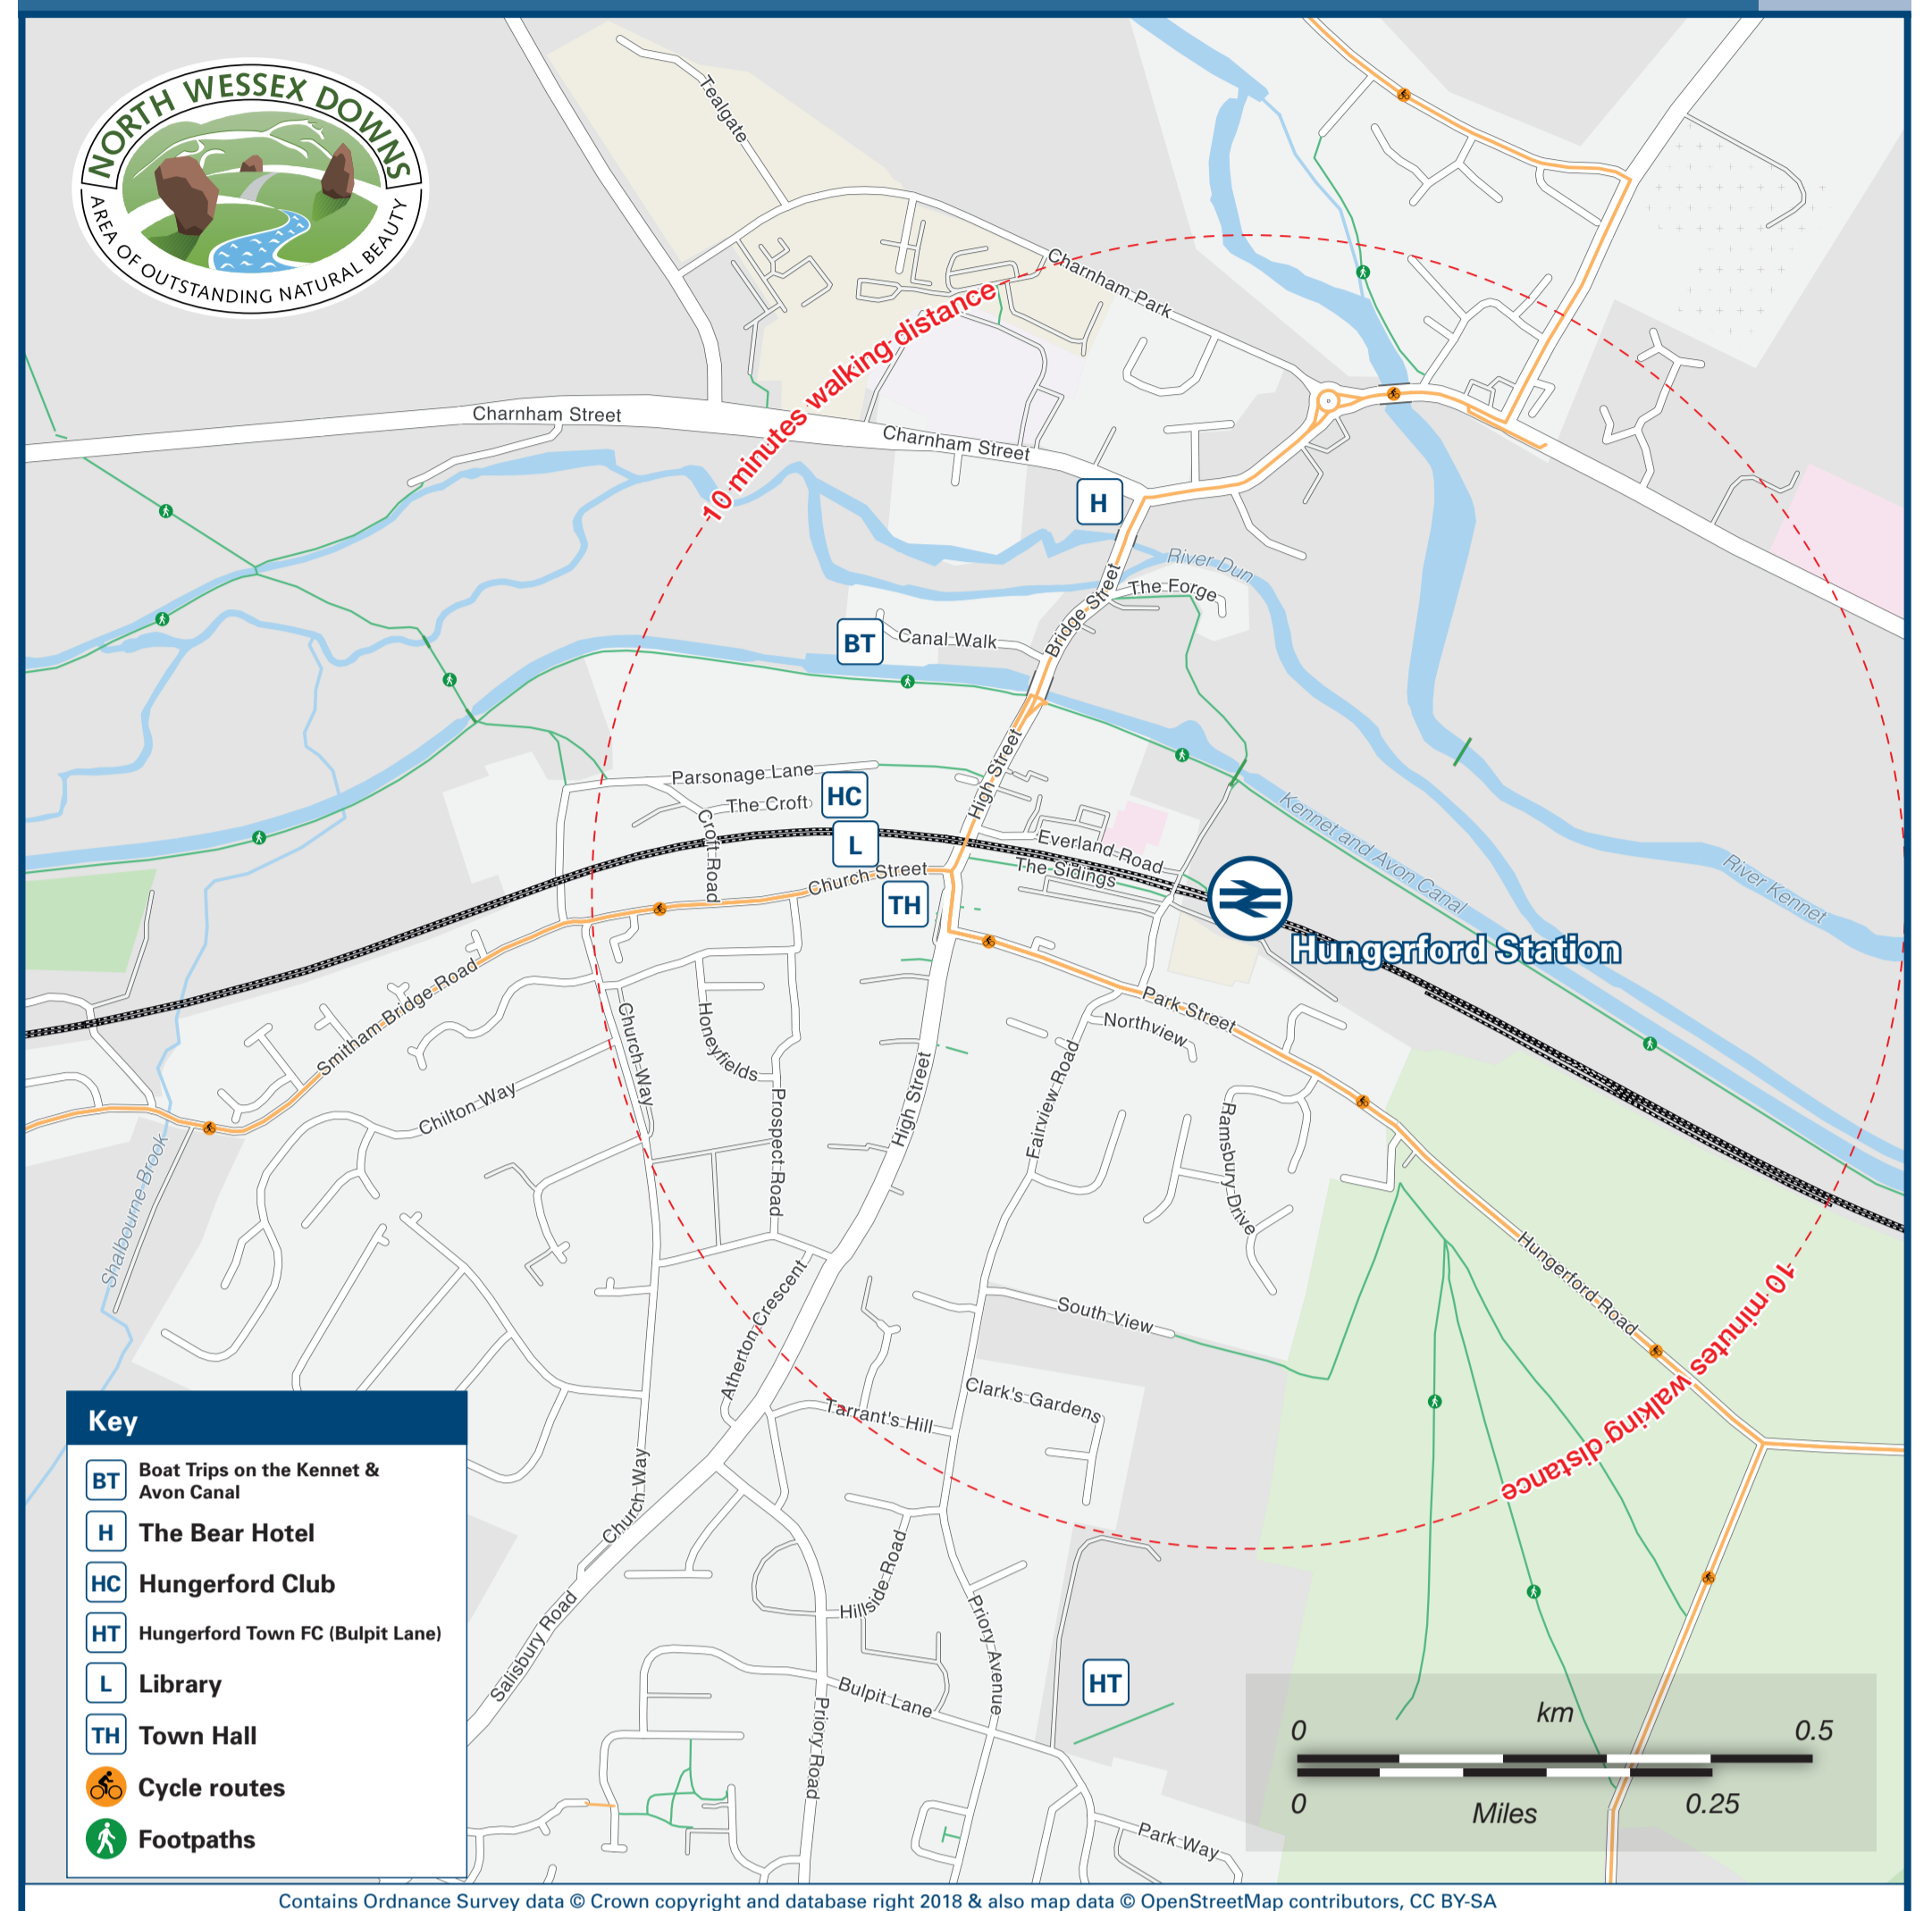

Hungerford Station

Onward Travel Information

Buses

Rail replacement buses/coaches depart from the station car park.

Local area map

Main destinations by bus

(Data correct at September 2019)

DESTINATION	BUS ROUTES	BUS STOP
Aldbourne	46, 46A, X46	A
Baydon	46, 46A	A
Chilton Foliat	46, 46A, X46	A
Enborne	3, 3A	A B
Foxhill	46, 46A	A
Froxfield	20, X22	A
	20	B
Great Bedwyn	20	A B
Great Western Hospital (Swindon)	46, 46A, X46	A
Ham	20	A B
Hamstead Marshall	3, 3A	A B

DESTINATION	BUS ROUTES	BUS STOP
Hungerford (Priory Estate)	3, 3A, 46, 46A, X46	B
	H1	A
Inkpen	3	A B
Kintbury	3, 3A	A B
Liddington	46, 46A, X46	A
Little Bedwyn	20	A B
Lower Green	3	A B
Marlborough	20, X22	A
	20	B
Newbury	3, 3A	A B
	3X+	A
Ramsbury	46, 46A, X46	A

DESTINATION	BUS ROUTES	BUS STOP
Savernake Hospital	20, X22	A
	20	B
Shalbourne	20	A B
Swindon	46, 46A, X46	A
Upper Green	3	A B
Wanborough	46A	A

Notes

Bus route H1 operates a limited service on Wednesdays and Fridays only.

* Bus route 46A operates Mondays to Saturdays to the Hungerford Priory Estate.

+ Bus route 3X operates one evening journey and runs via the A4 Bath Road to Newbury.

AONB North Wessex Downs (AONB) www.northwessexdowns.org.uk