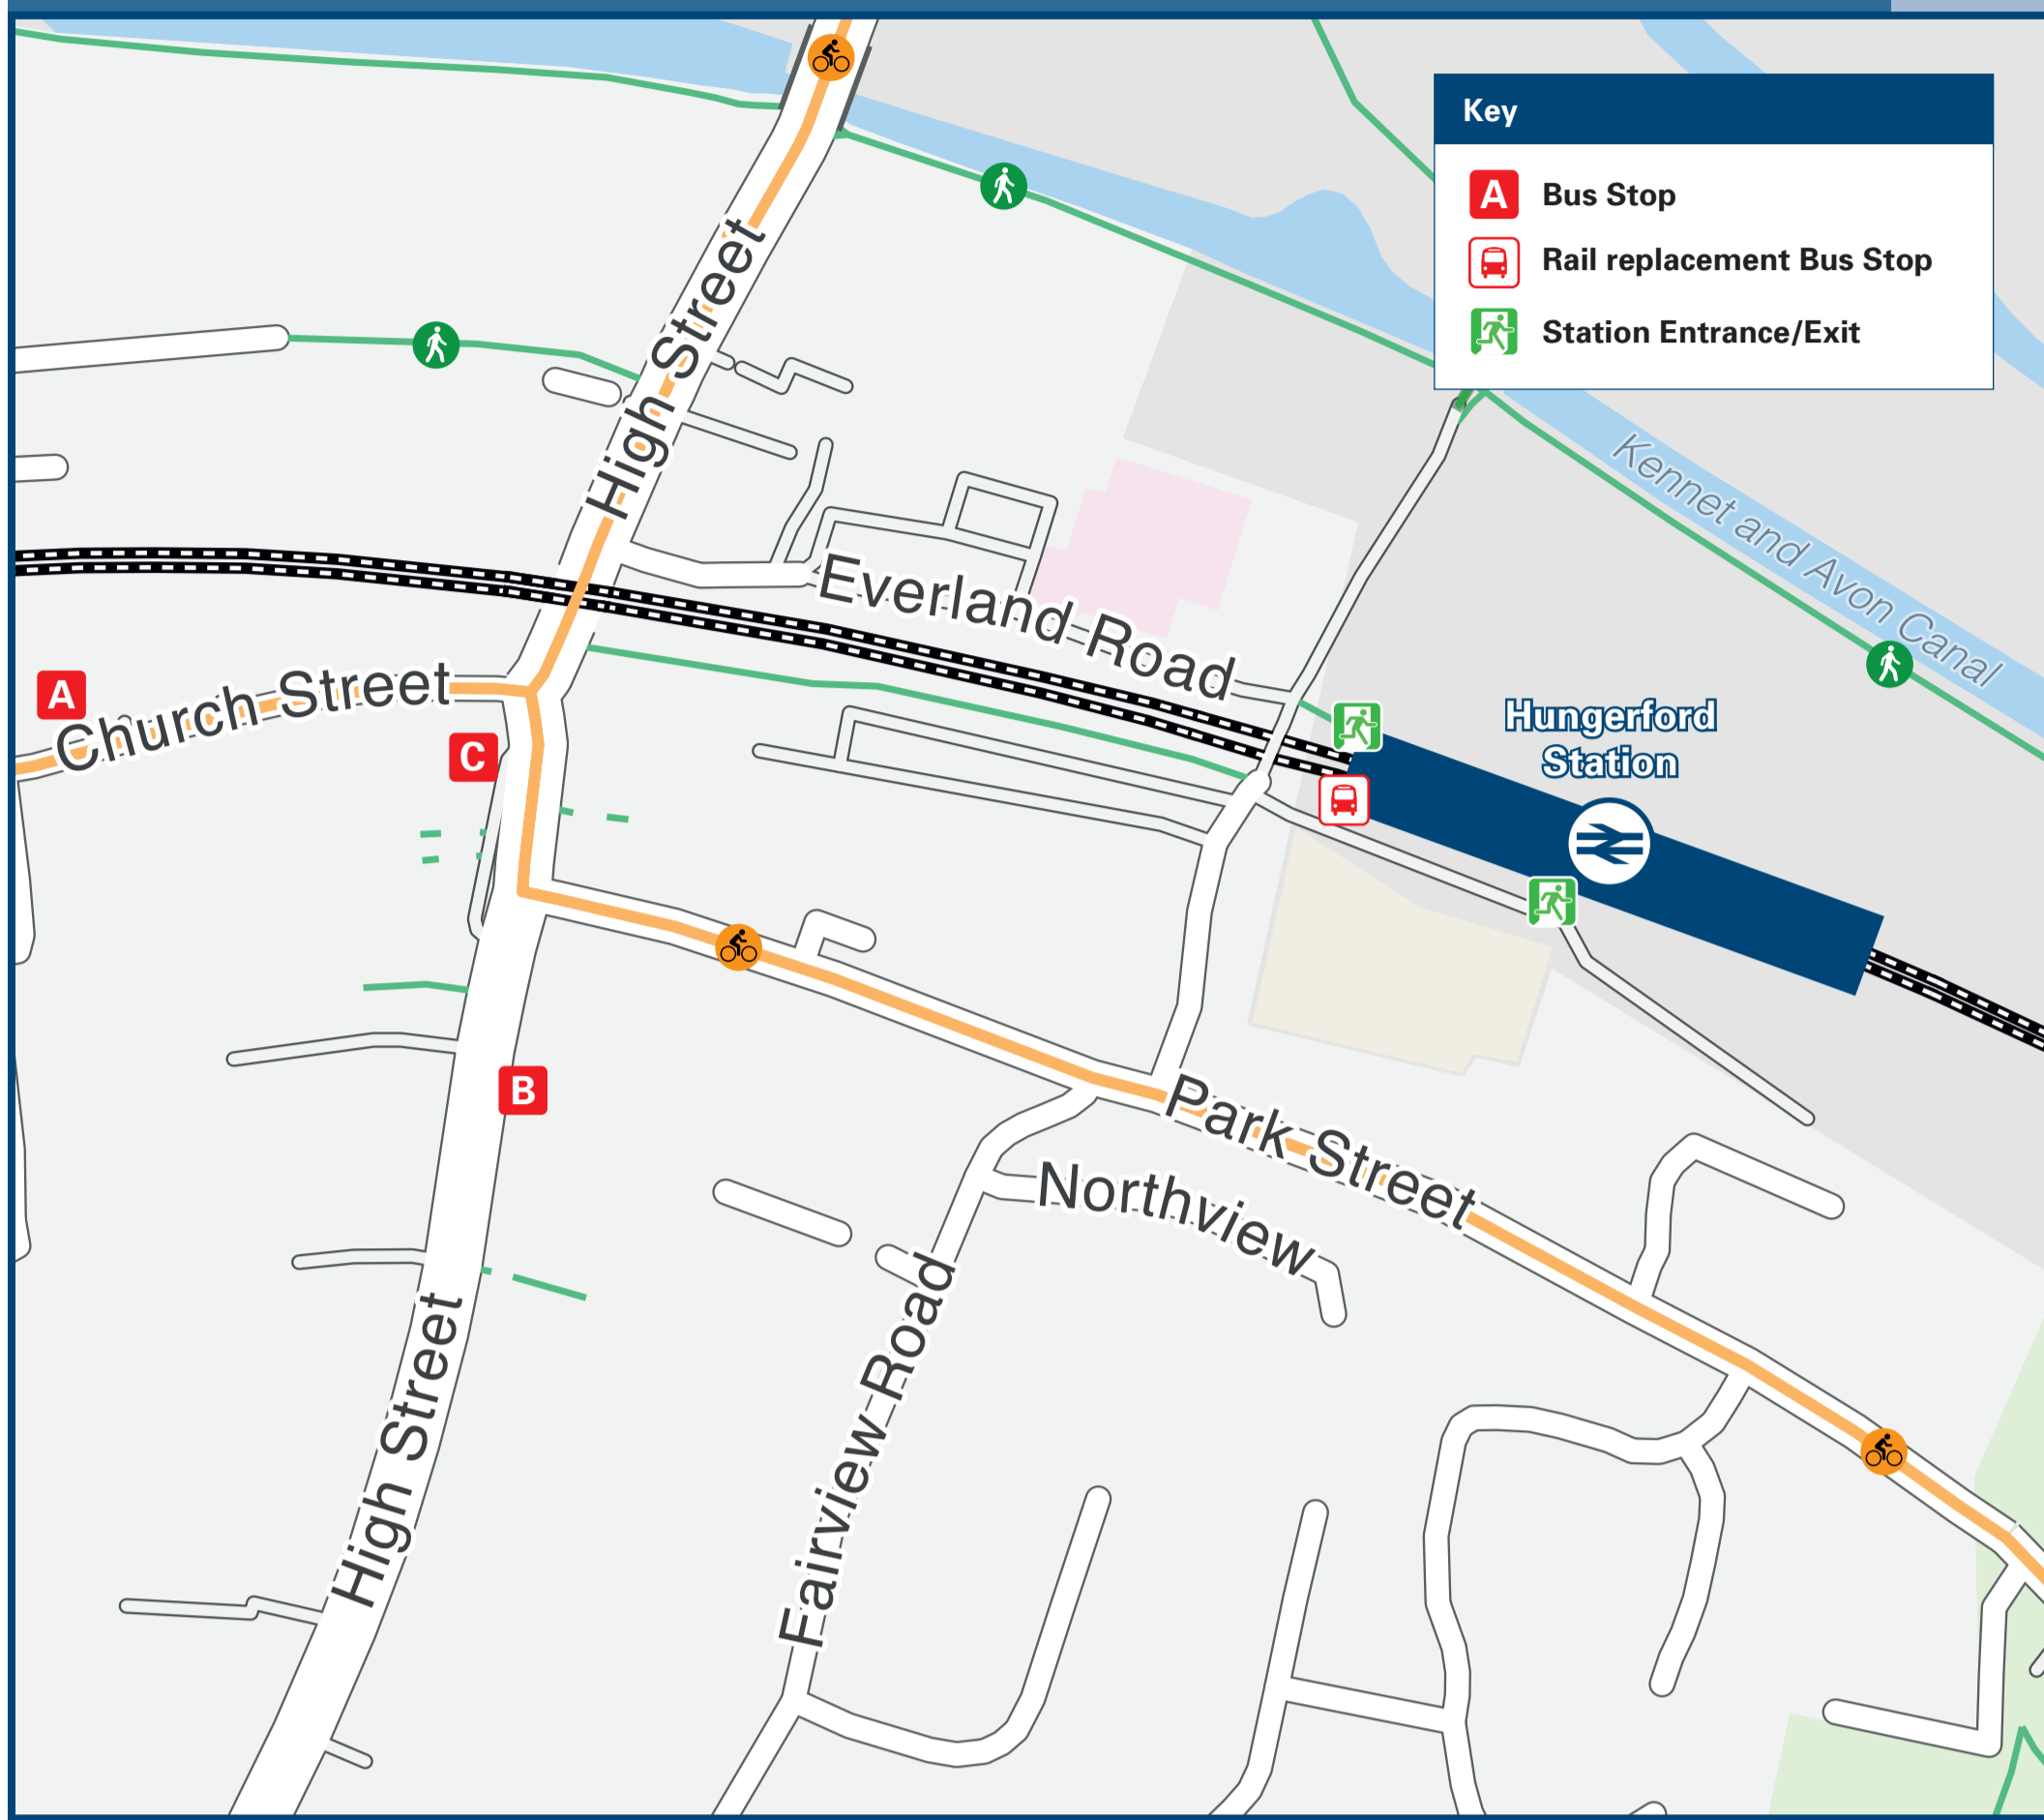

Hungerford Station

Onward Travel Information

Buses

Rail replacement buses/coaches depart from the station car park.

Local area map

Main destinations by bus

(Data correct at September 2019)

DESTINATION	BUS ROUTES	BUS STOP
Aldbourne	46, 46A, X46	A
Baydon	46, 46A	A
Chilton Foliat	46, 46A, X46	A
Enborne	3, 3A	A B
Foxhill	46, 46A	A
Froxfield	20, X22	A
	20	B
Great Bedwyn	20	A B
Great Western Hospital (Swindon)	46, 46A, X46	A
Ham	20	A B
Hamstead Marshall	3, 3A	A B

DESTINATION	BUS ROUTES	BUS STOP
Hungerford (Priory Estate)	3, 3A, 46, 46A, X46	B
	H1	A
Inkpen	3	A B
Kintbury	3, 3A	A B
Liddington	46, 46A, X46	A
Little Bedwyn	20	A B
Lower Green	3	A B
Marlborough	20, X22	A
	20	B
Newbury	3, 3A	A B
	3X+	A
Ramsbury	46, 46A, X46	A

DESTINATION	BUS ROUTES	BUS STOP
Savernake Hospital	20, X22	A
	20	B
Shalbourne	20	A B
Swindon	46, 46A, X46	A
Upper Green	3	A B
Wanborough	46A	A

Notes

Bus route H1 operates a limited service on Wednesdays and Fridays only.

* Bus route 46A operates Mondays to Saturdays to the Hungerford Priory Estate.

+ Bus route 3X operates one evening journey and runs via the A4 Bath Road to Newbury.

AONB North Wessex Downs (AONB) www.northwessexdowns.org.uk