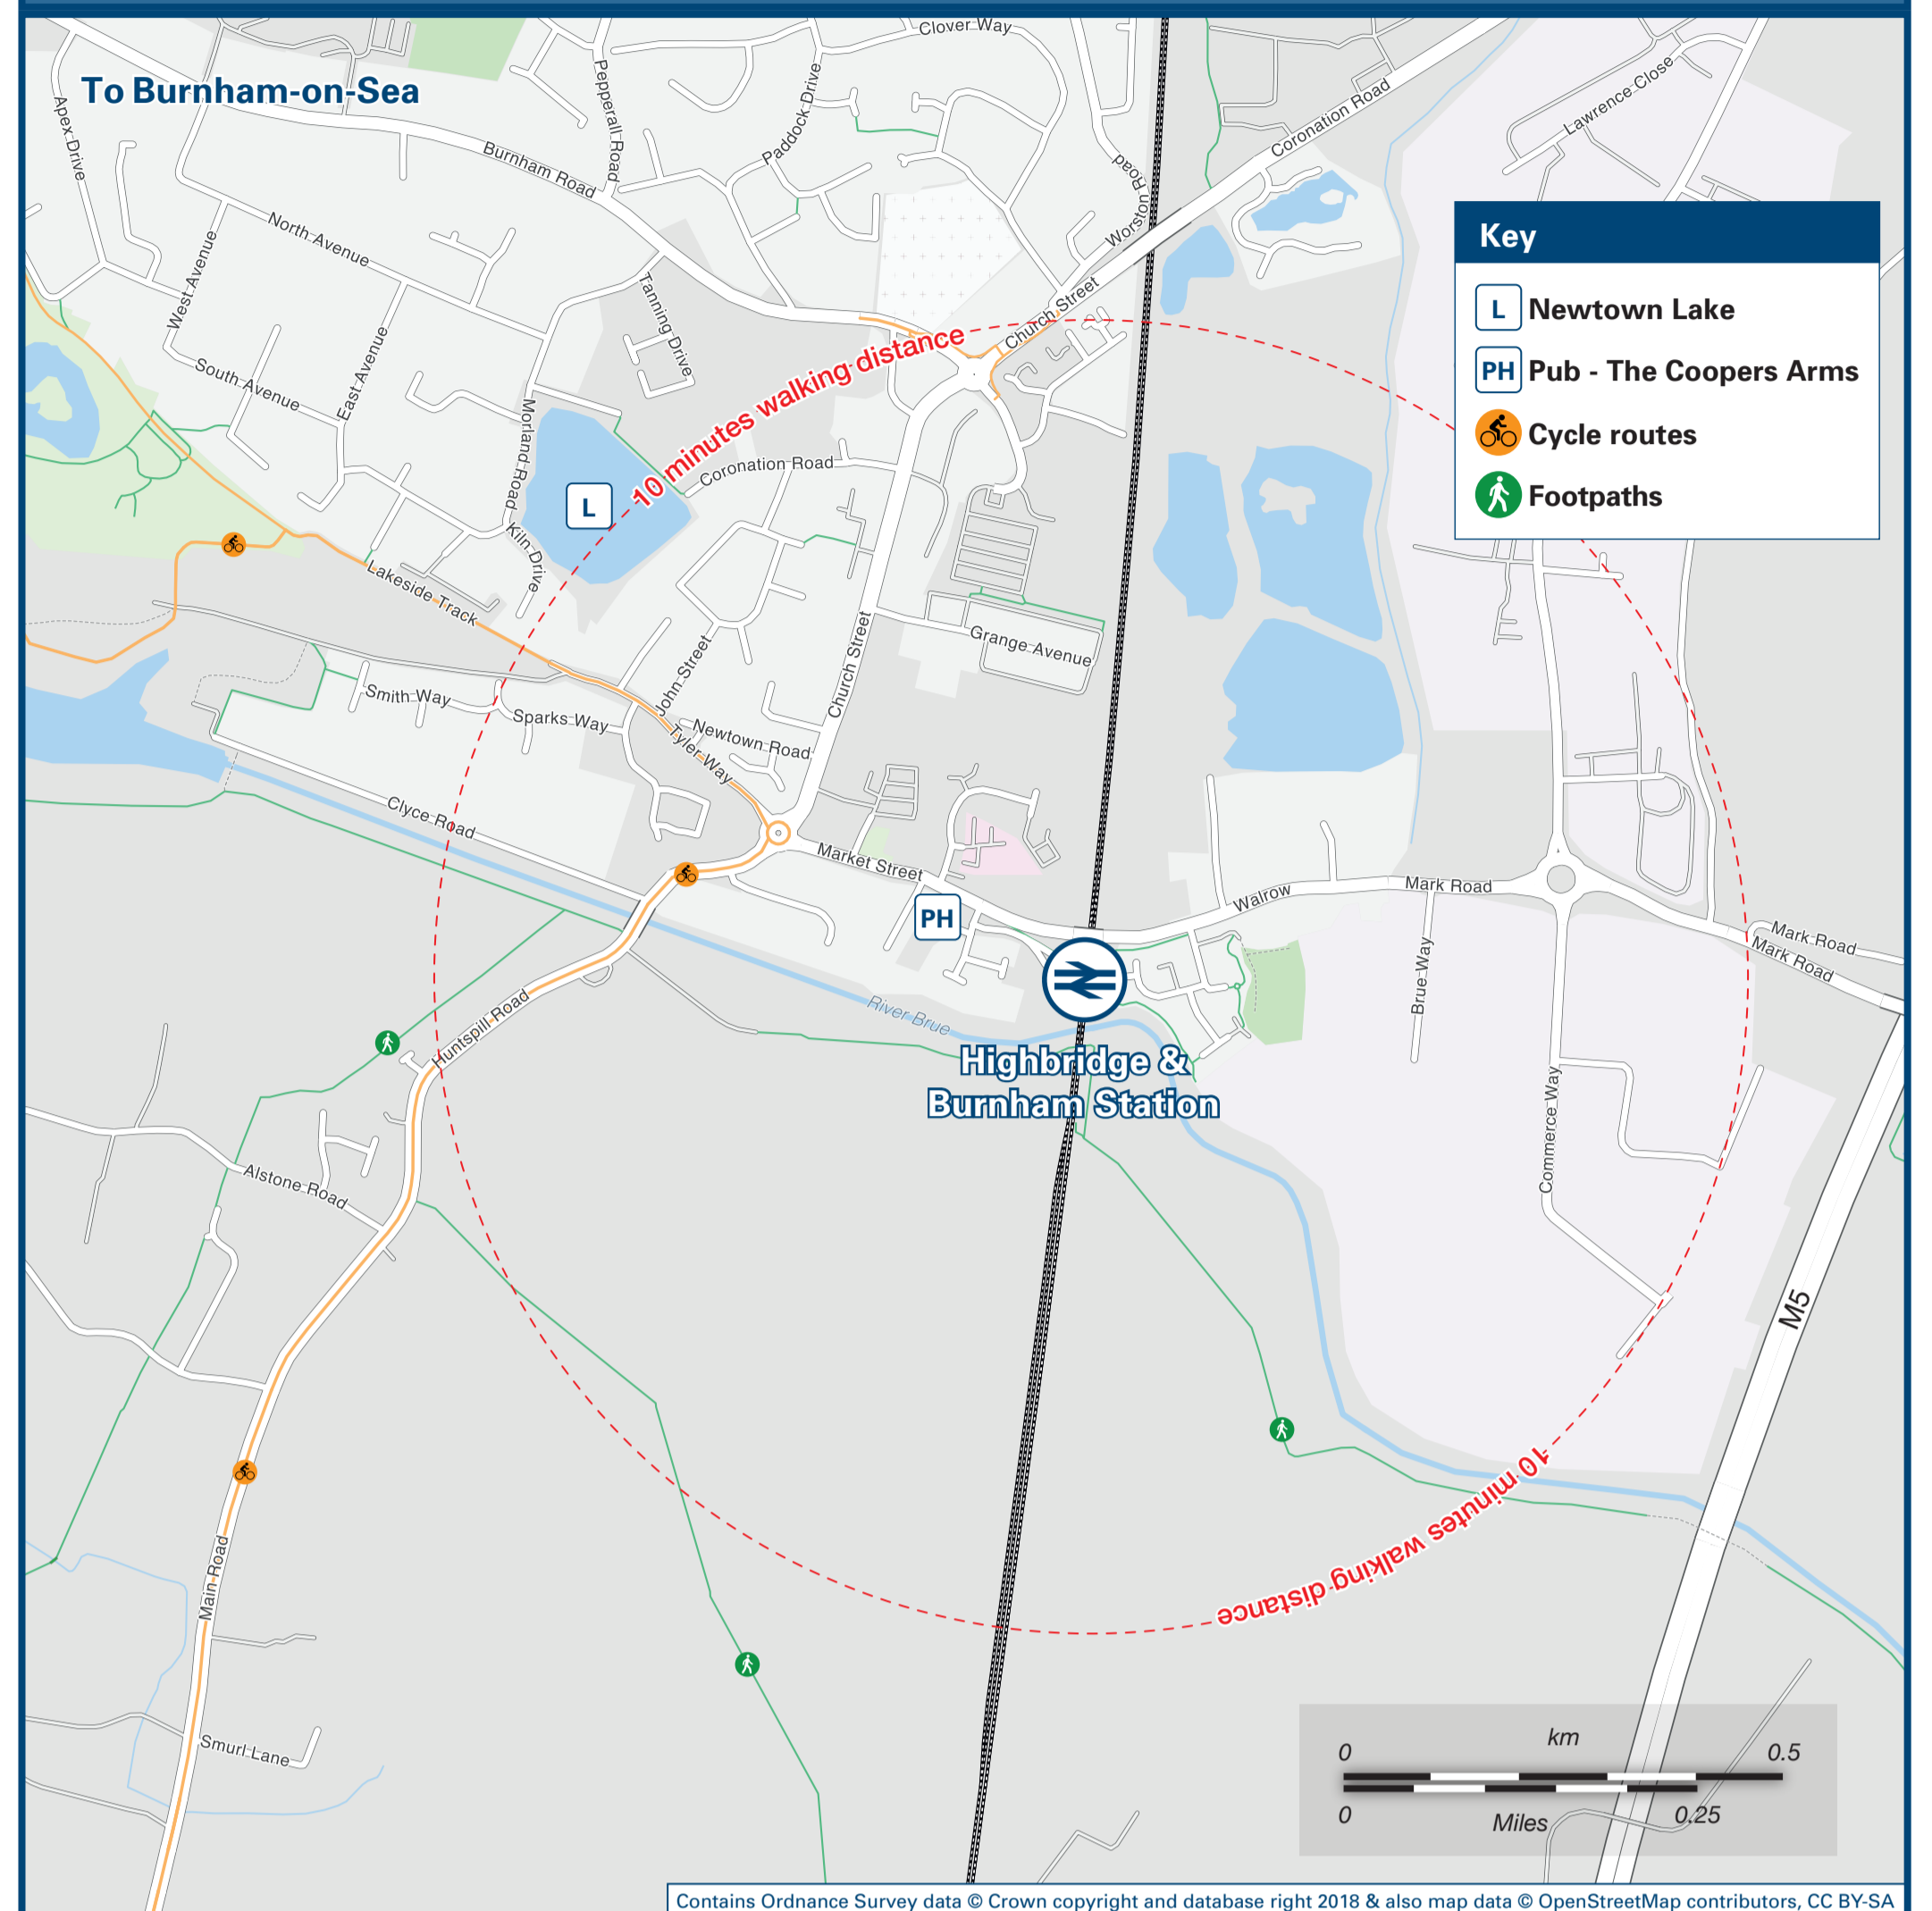

Highbridge & Burnham Station

Onward Travel Information

Buses & Taxis

Rail replacement buses/coaches will depart from the front of the station

Local area map

Main destinations by bus (Data correct at December 2018)

DESTINATION	BUS ROUTES	BUS STOP	DESTINATION	BUS ROUTES	BUS STOP	DESTINATION	BUS ROUTES	BUS STOP
Alstone	21	A	Dunball	21	A	Taunton	21	A
Bridgwater	21	A	Huntspill	21	A	West Huntspill	21	A
Burnham-on-Sea	21, 67	B	Pawlett	21	A			

Notes

Bus route 21 operates daily.
 Bus route 67 operates a limited Mondays to Fridays service, only.
 For bus times please see bus stop timetables or contact Traveline.
 Direct trains operate to this destination from here