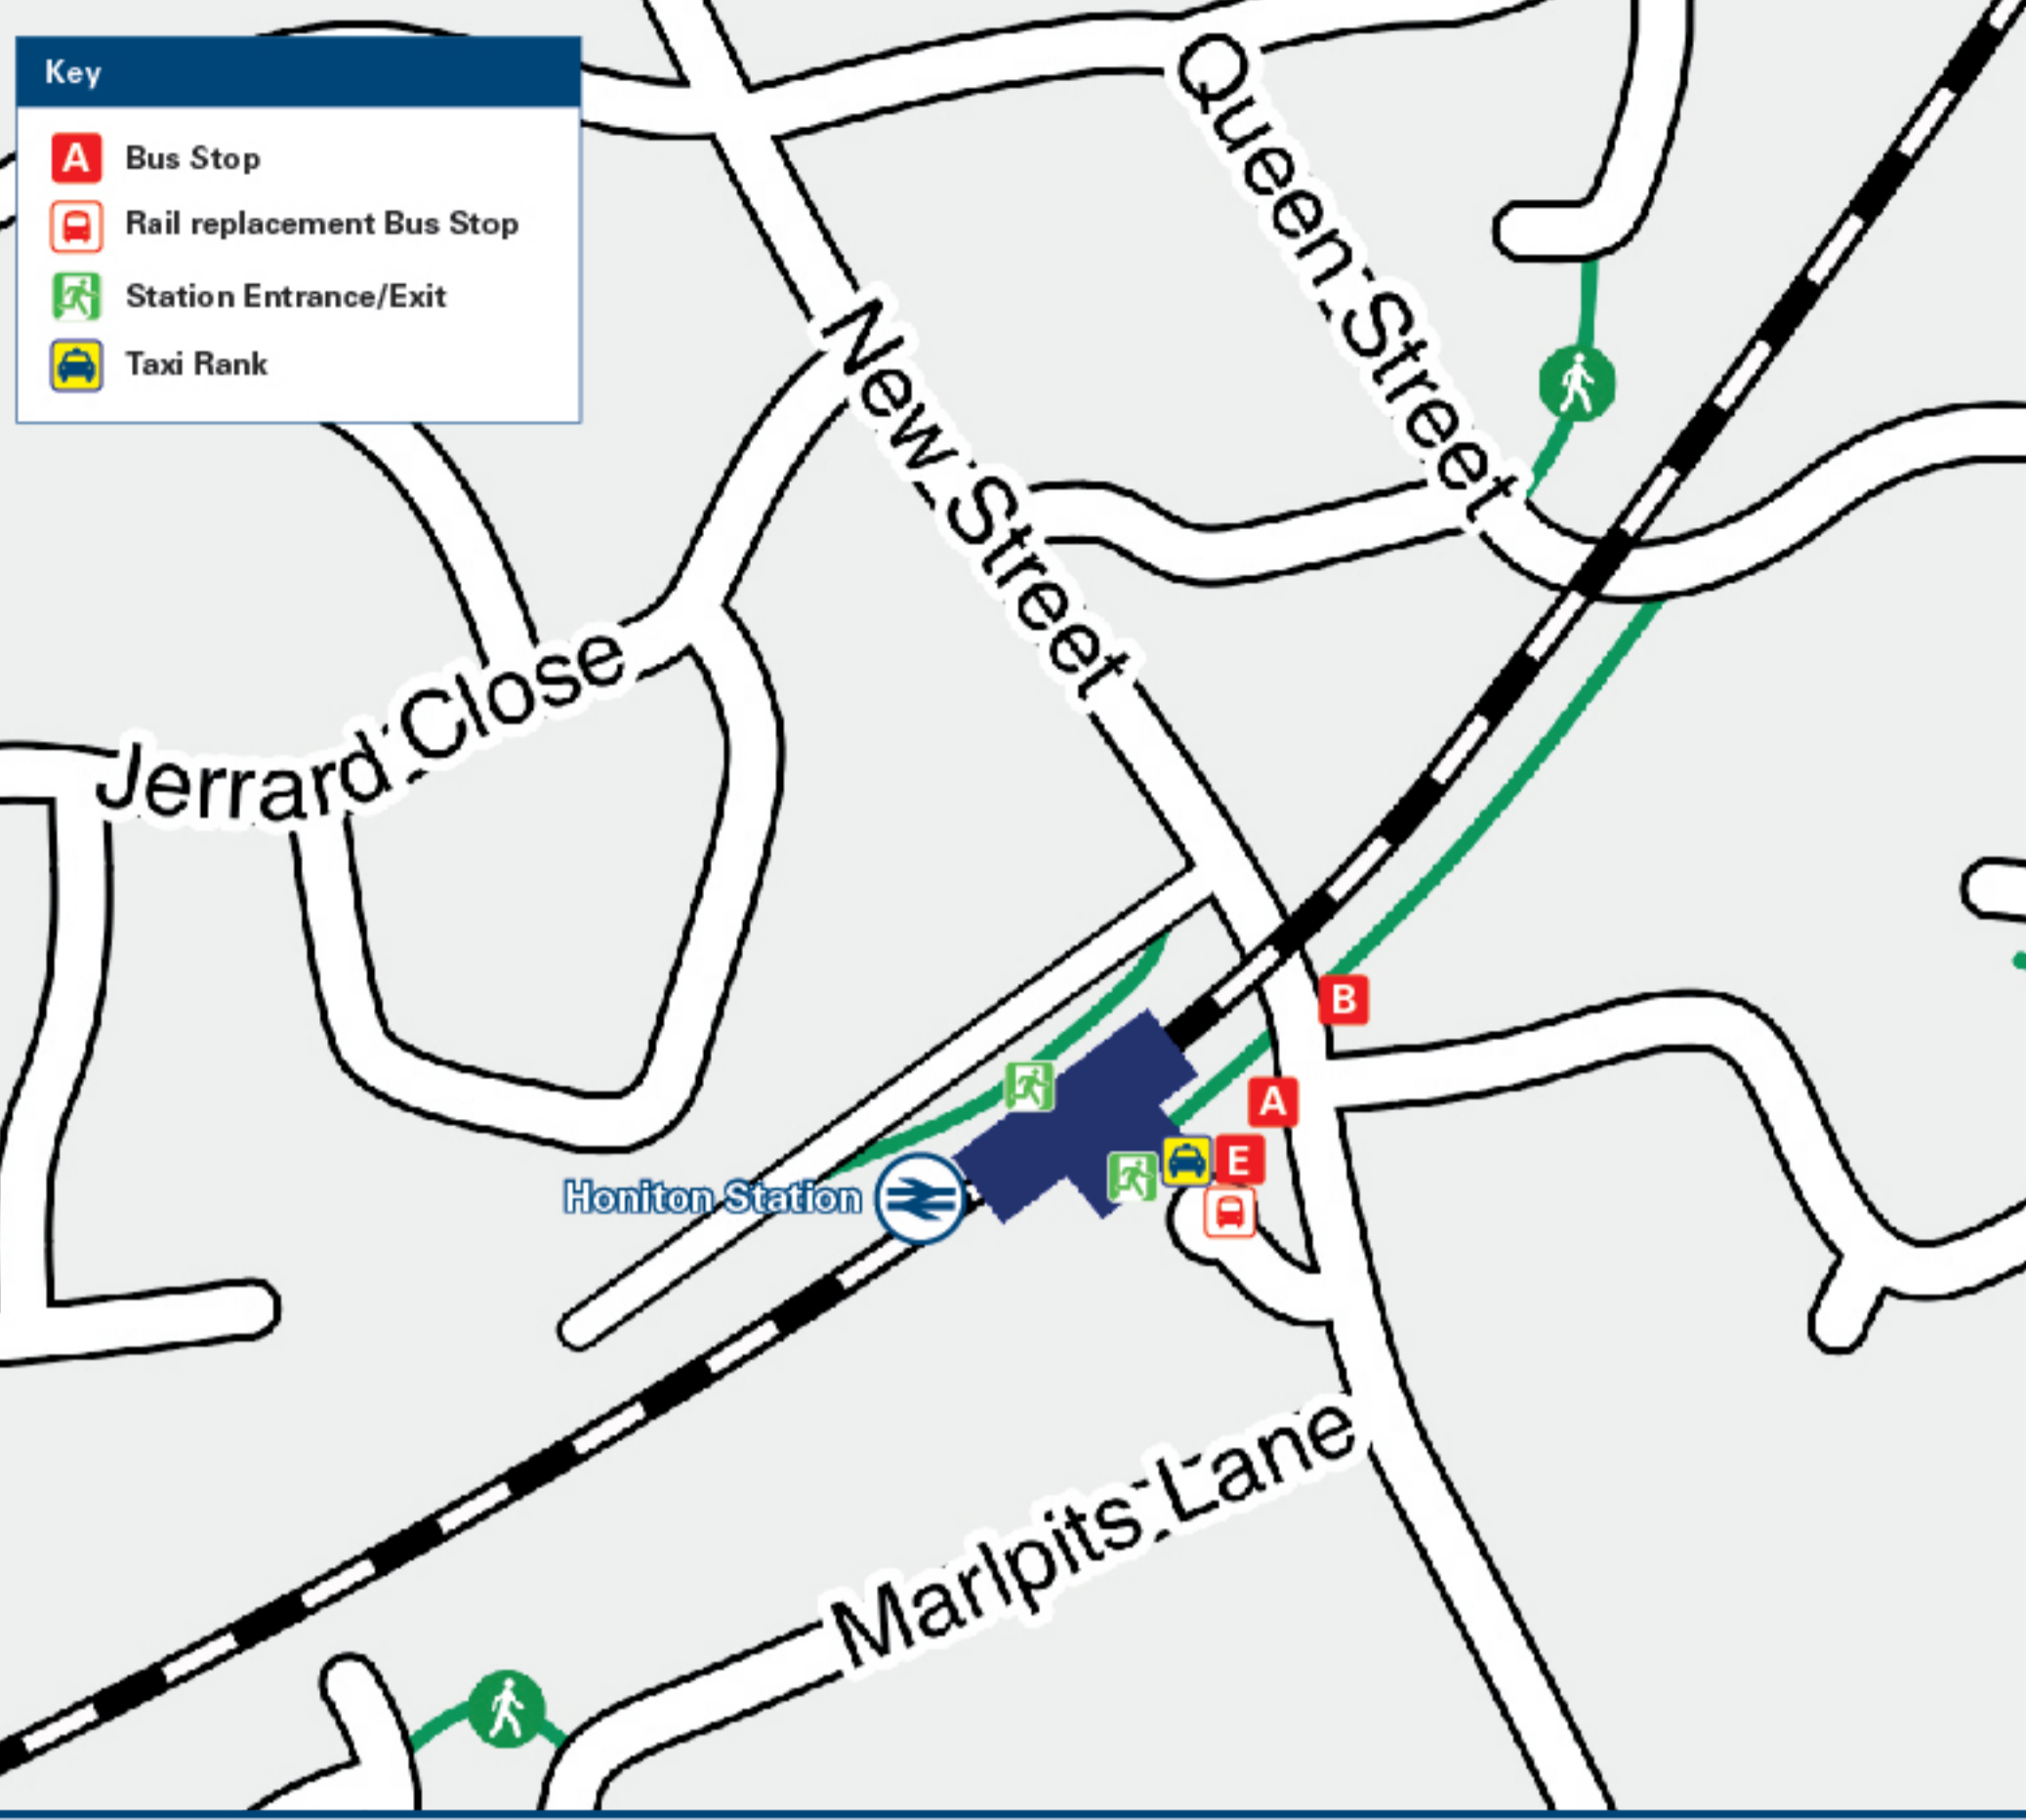

Honiton Station

Onward Travel Information

Buses and Taxis

Rail replacement buses/coaches will depart from the station forecourt.