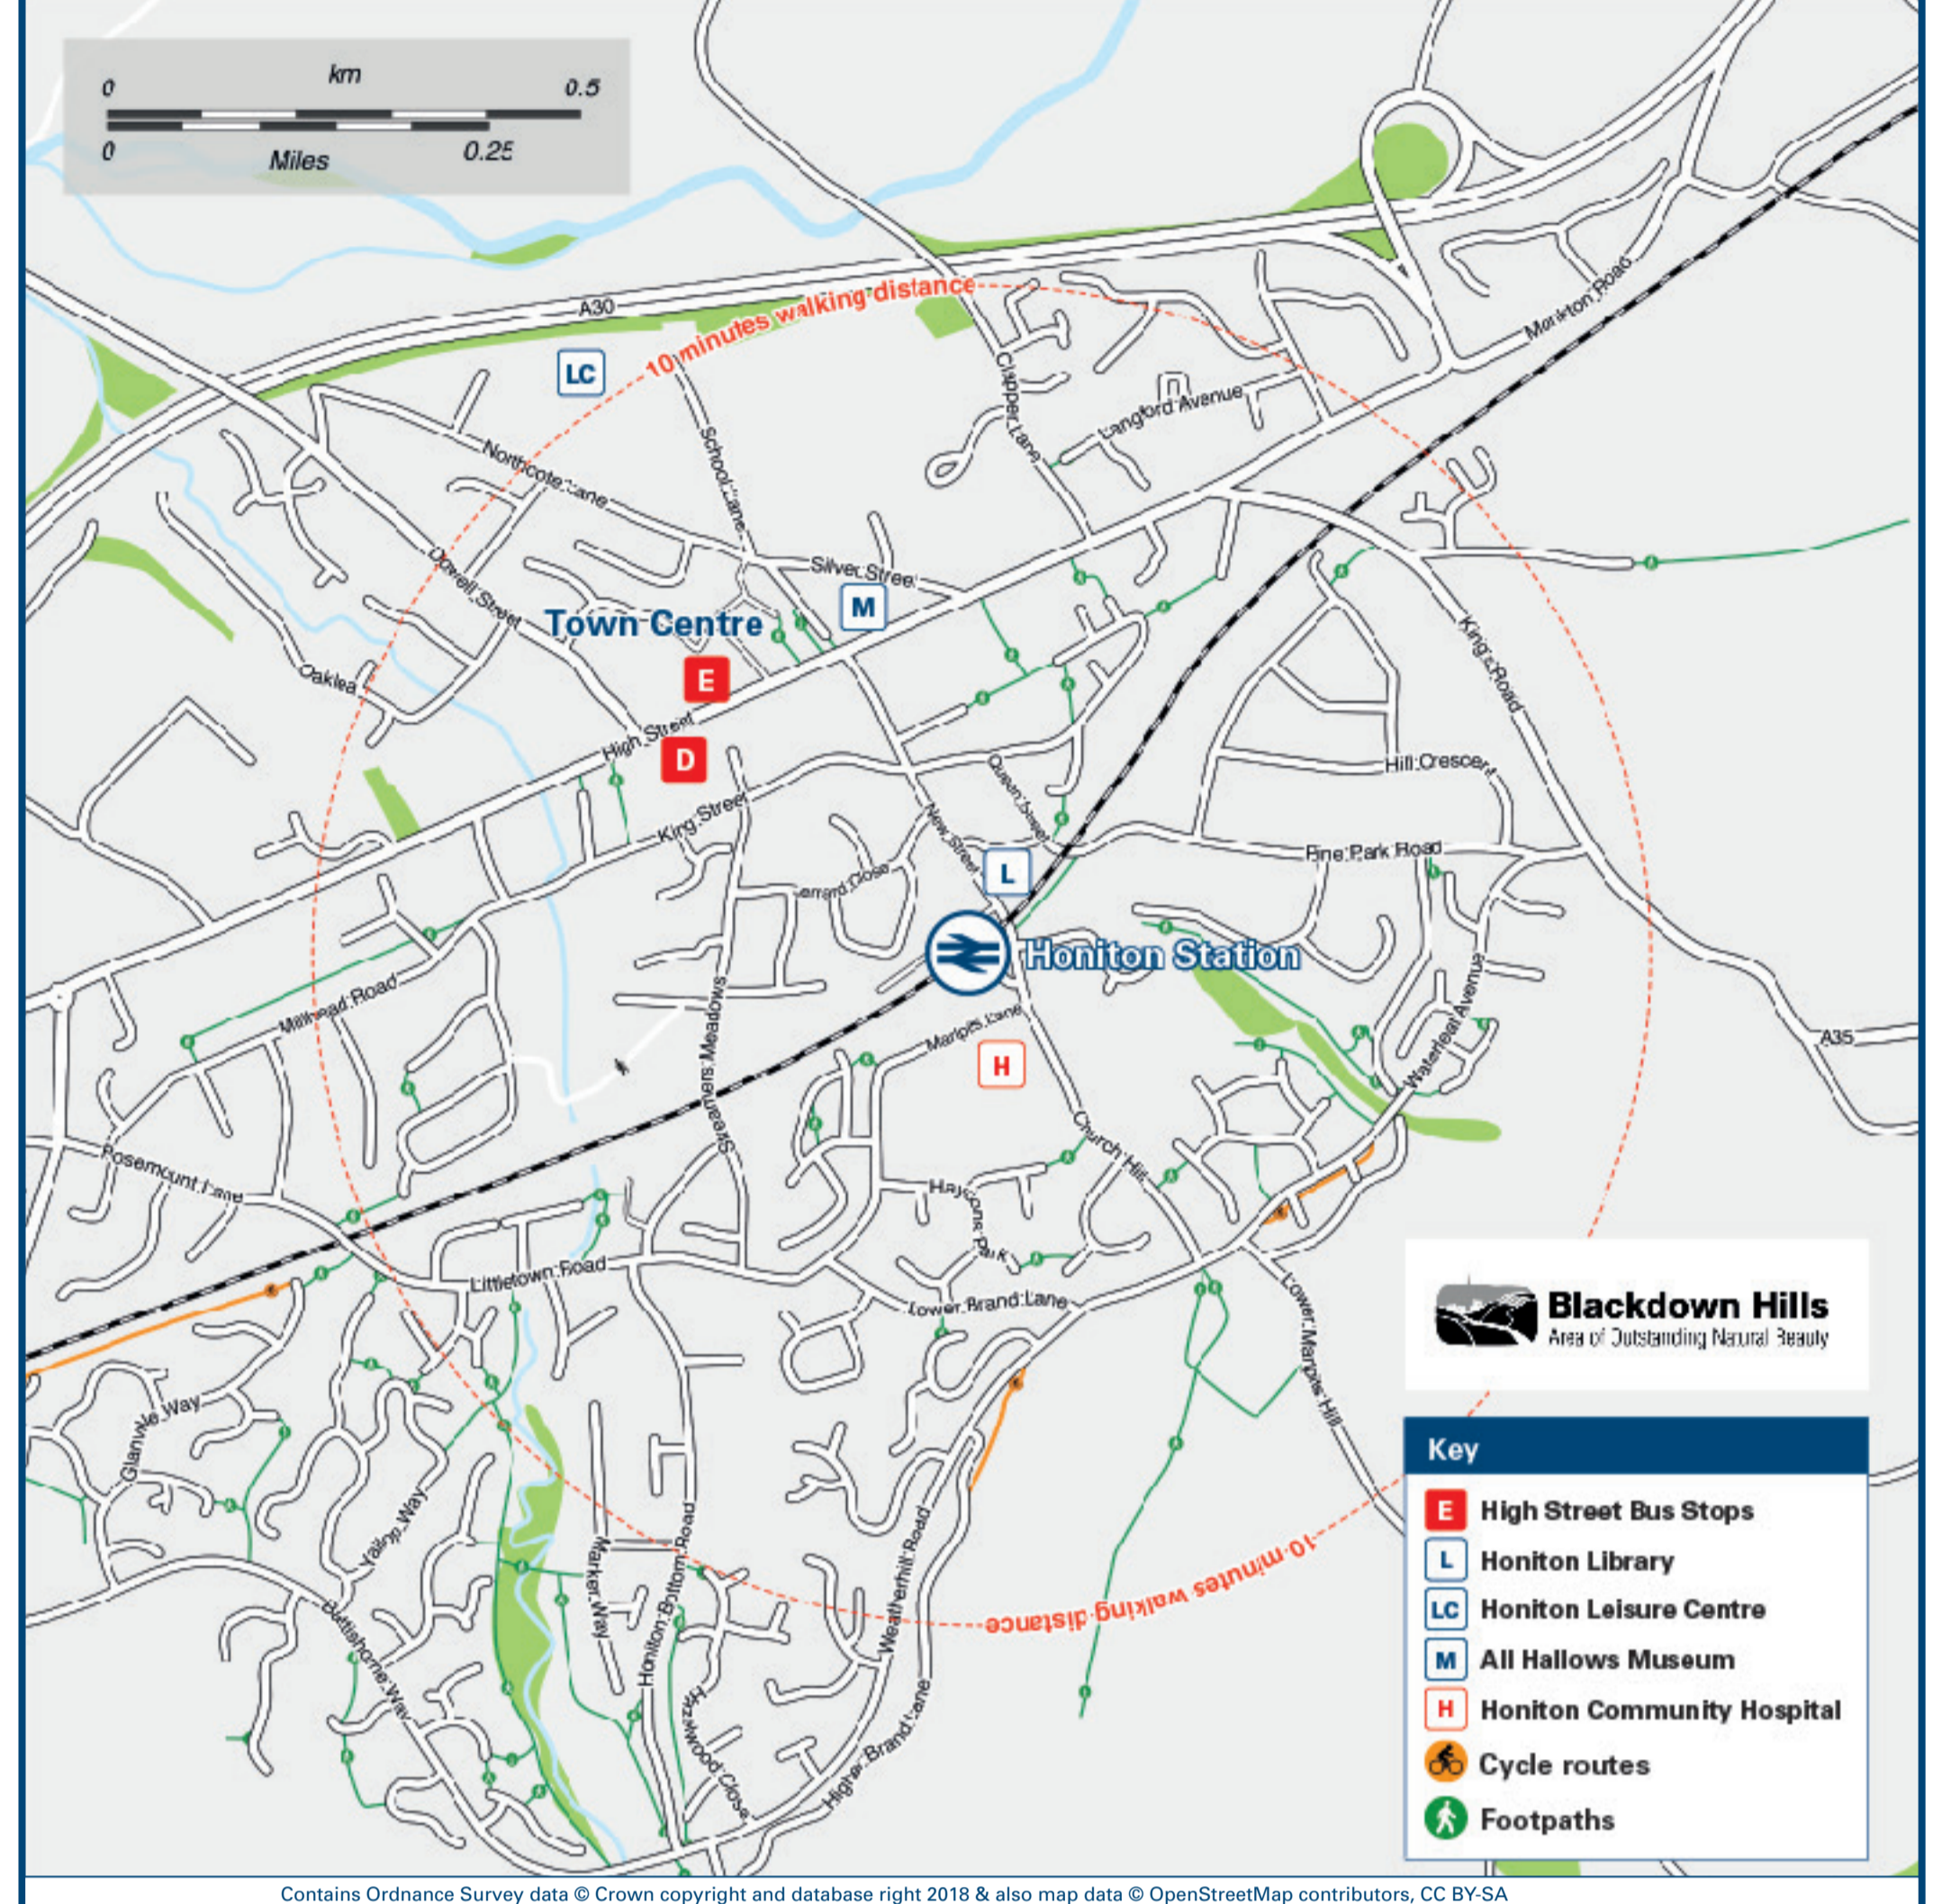

Local area map

Main destinations by bus

(Data correct at August 2019)

DESTINATION	BUS ROUTES	BUS STOP
Alfington	4, 4A	A
Axminster	4	B
Clyst Honiton	4, 4A	A
Clyst St Mary	9	E
Colyford (for Seaton Tramway)	20	High Street D
Cranbrook	4, 4A	A
Dunkeswell	20	Lace Walk C
Exeter City Centre	4, 4A	A
	9	E
Heathfield Estate (Honiton)	9	E
	367	B
Hemyock	20	Lace Walk C

DESTINATION	BUS ROUTES	BUS STOP
Honiton Hospital	5 minutes walk from this station (see map above)	
	5 - 10 minutes walk from this station (see maps)	
Honiton (Town Centre/High Street)	367	E
Kilmington	4	B
Newton Poppleford	9	E
Ottery St Mary (and Ottery St Mary Hospital)	4, 4A	A
Rockbeare	4, 4A	A
Seaton (for Seaton Tramway)	20	High Street D
	4	B
Shute	20	High Street D
Sidbury	9	E

DESTINATION	BUS ROUTES	BUS STOP
Sidford	9	E
Sidmouth	9	E
Sowton (for Exeter Park & Ride)	4, 4A	A
Wellington (Somerset)	20	Lace Walk C
West Hill	4A	A
Wilmington	4	B
	20	High Street D

Notes

Bus routes 4A and 20 operate Mondays to Saturdays services only. Bus routes 4 and 9 operate daily services, Mondays to Sundays. Bus route 56B operates Summer Sundays only from the end of May to mid September. AONB Blackdown Hills (AONB) www.blackdownhillsaonb.org.uk
Direct trains operate to this destination from this station.

Taxis

Honiton station is served by a taxi rank or a cab office. Check availability before travelling, and pre-book if necessary. Please consider using the following local operators: (Inclusion of this number doesn't represent any endorsement of the taxi firm)

Sparkys
01404 476 70

Millstream
01404 458 25

RH Taxi Service
07888 753 591

Further information about all onward travel

Local Cycle Info eastdevon.gov.uk For more information about cycle routes.	National Cycle Info sustrans.org.uk Sustrans is the UK's leading sustainable transport charity.	Bus Times See timetable displays at bus stops. www.traveline.info 0871 200 22 33 call cost 12p per minute plus your phone company's access charge	NextBuses Find the bus times for your stop. Search for a bus stop by entering a postcode, street & town or a stop name & town.	PlusBus plusbus.info A discount price 'bus pass' that you buy with your train ticket. It gives you unlimited bus travel around your chosen town, on participating buses.

National Rail Enquiries

Online nationalrail.co.uk	NRE App Free National Rail Enquiries app for iOS and Android	Social Media facebook.com/nationalrailenq @nationalrailenq	Alert Me You can sign up to Alert Me messages on the National Rail Enquiries website where you can receive train and platform notifications directly to your smart phone. nationalrail.co.uk/alertme	Contact Centre 03457 48 49 50 Calls cost no more than calls to geographic numbers (01 or 02) and may be recorded.	PlusBike nationalrail.co.uk/plusbike For more information.

National Rail
Britain's train companies working together