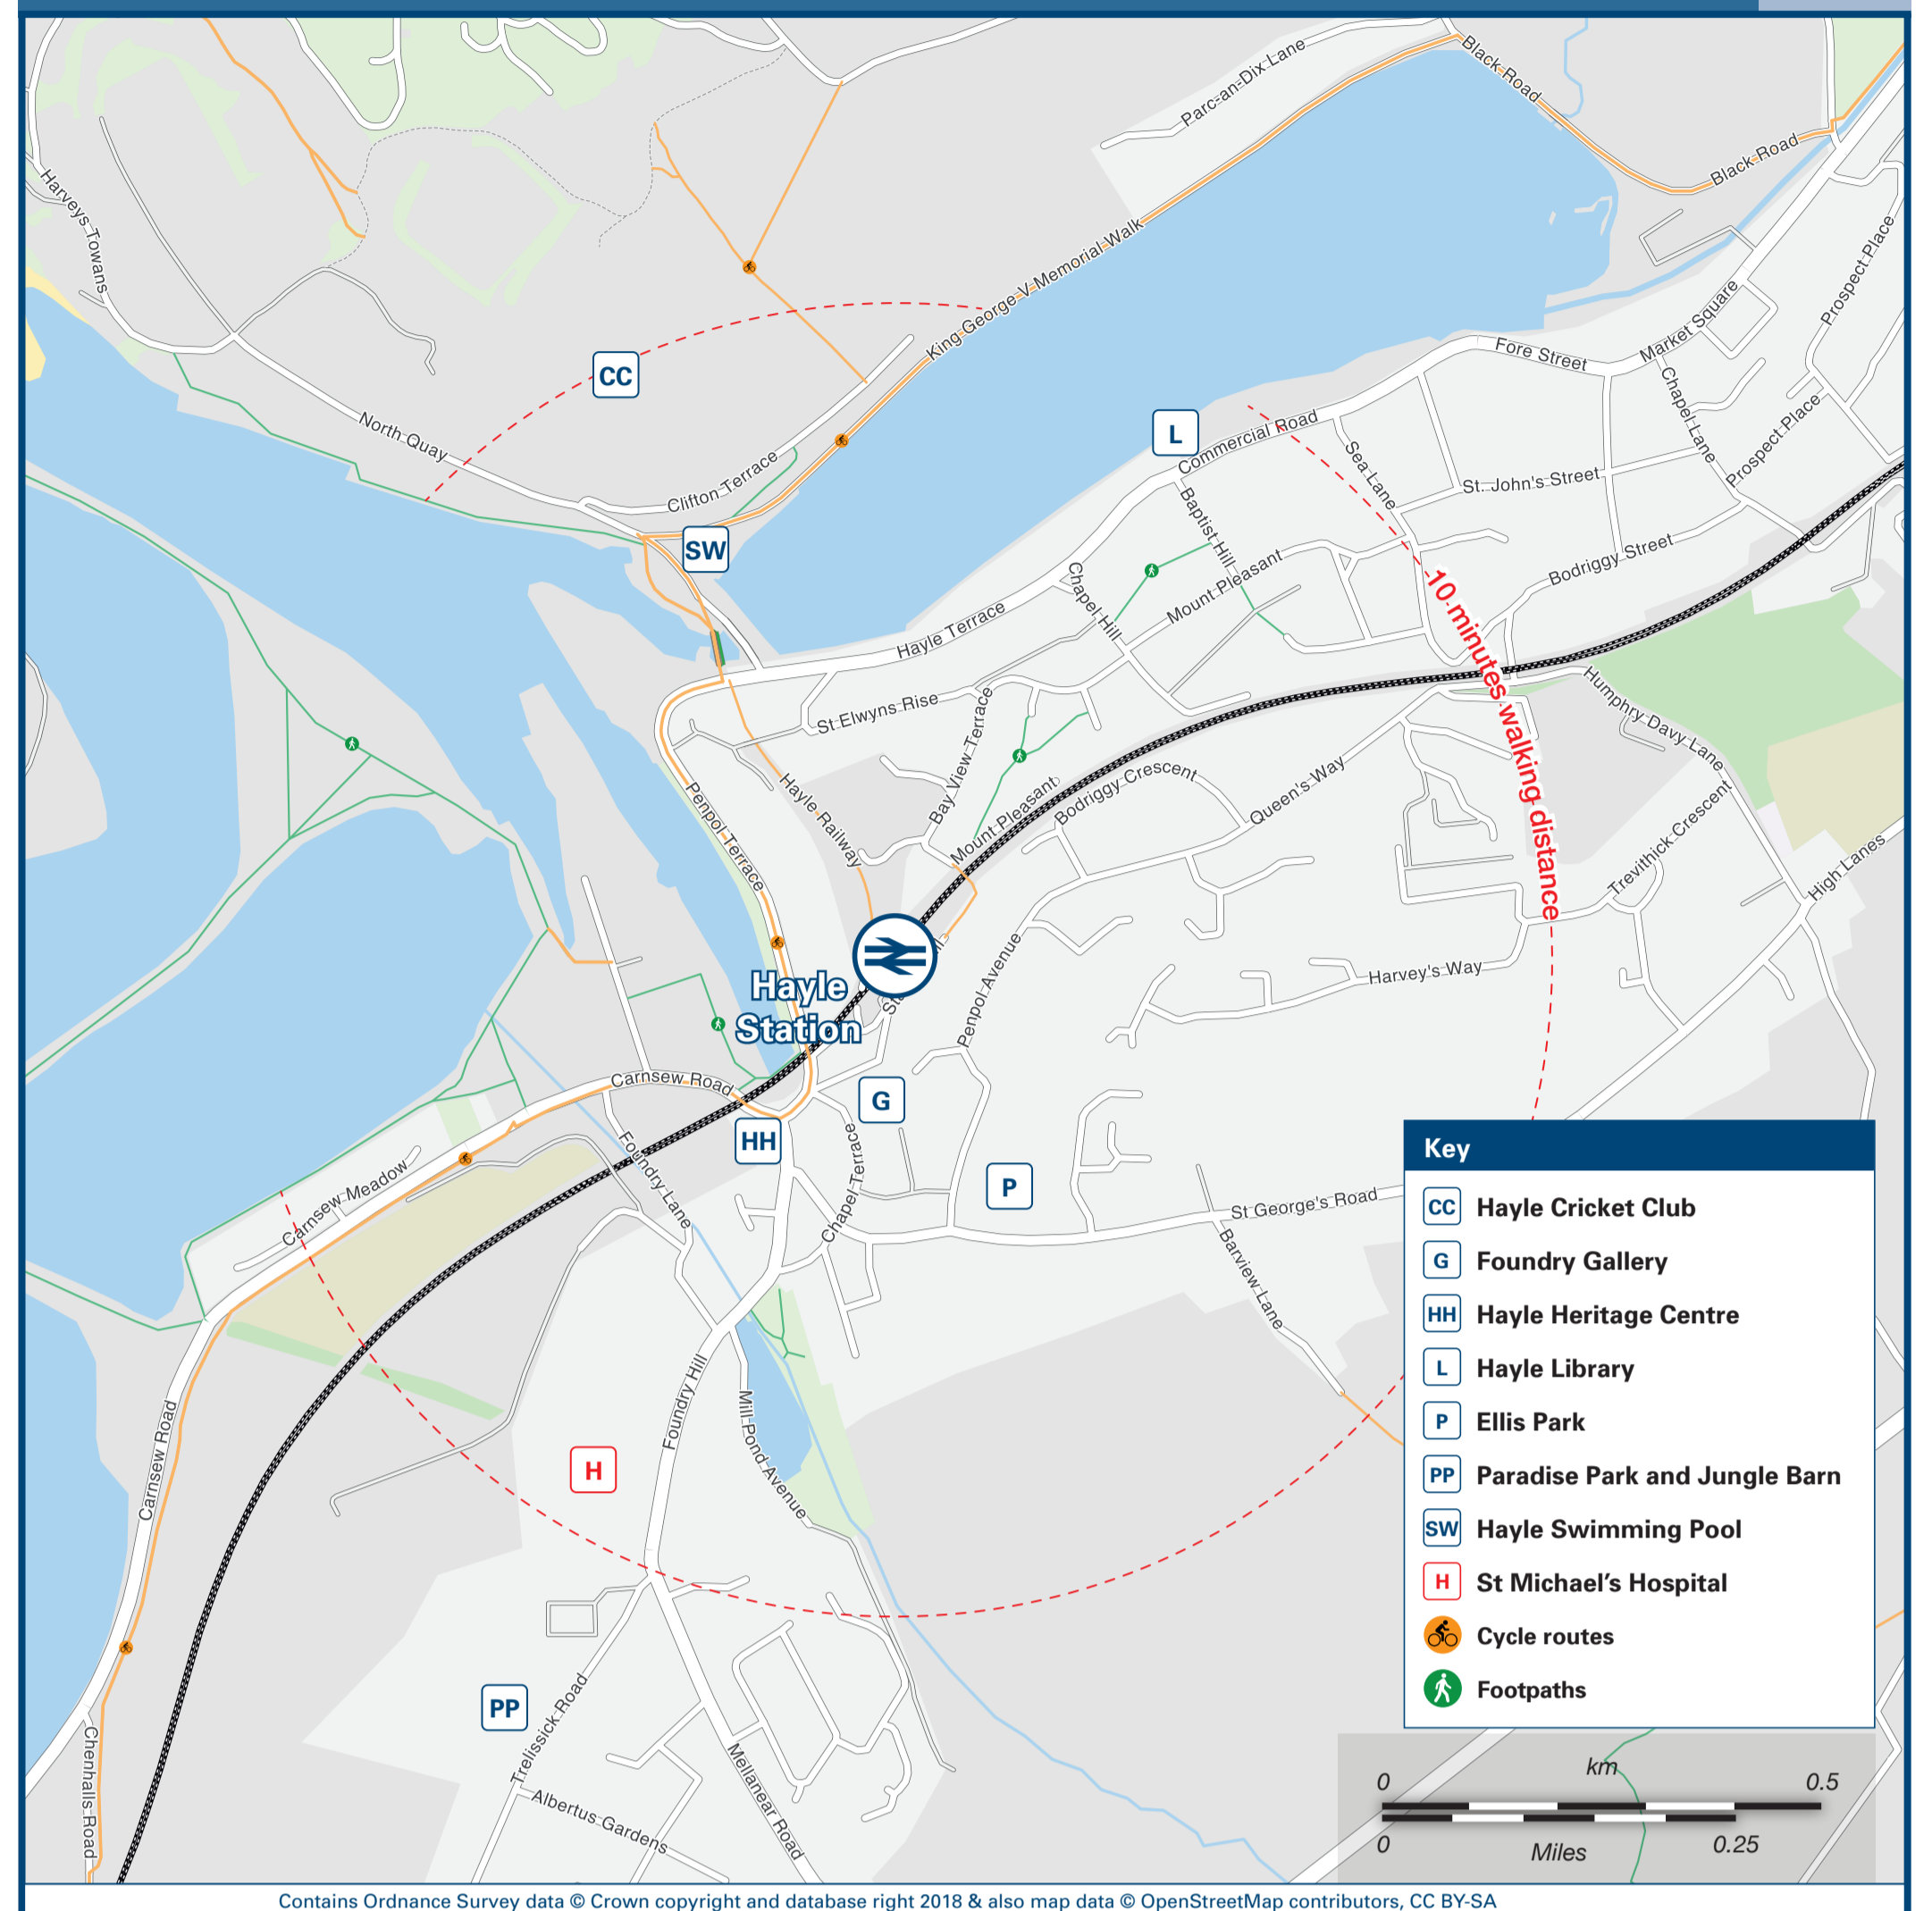

Local area map

Main destinations by bus

(Data correct at August 2019)

DESTINATION	BUS ROUTES	BUS STOP
Camborne	T1, T2	A
Canon's Town	T1	B
Carbis Bay	A4*, T2	B
Connor Downs	T1, T2	A
Copperhouse	515, T2	A
Crowlas	T1	B
Gwallon	515	B
Gwithian	515, A4*	A
Lelant	T2	B
Loggans Moor (for St Ives Bay Holiday Park)	515, A4*, T1, T2	A

DESTINATION	BUS ROUTES	BUS STOP
Long Rock	515, T1	B
Marazion (for St Michael's Mount)	515	B
Penzance	515, T1	B
Pool, Cornwall College	T1	A
Porthtowan	A4*	A
Portreath	A4*	A
Redruth	T1, T2	A
Rose-an-Grouse	T1	B
Roseworthy	T1, T2	A
St Erth	515	B

DESTINATION	BUS ROUTES	BUS STOP
St Ives	A4*, T2	B
St Michaels Hospital	10 minutes walk from this station (see Local area map)	
The Towans	515	B
Upton Towans	515	A
West Cornwall Retail Park	T1, T2	A
Whitecross	515	B
Whitecross	T1	B

Notes

Bus routes T1 and T2 operate daily.
Bus route 515 operates a limited service Mondays to Saturdays.
* Bus route A4 runs a daily Summer only services with some reduced journeys until October 2019, and from April 2020.
Direct trains operate to this destination from this station
Change trains at St Erth for this destination

Taxis

Hayle station has no taxi rank or cab office. Advance booking is essential, please consider using the following local operators:

(Inclusion of this number doesn't represent any endorsement of the taxi firm)

Hayle Taxis
01736 756 565

St Erth & Hayle
01736 754 000

Franks
01736 752 661

Further information about all onward travel

Local Cycle Info cornwall.gov.uk For more information about cycle routes.	National Cycle Info sustrans.org.uk Sustrans is the UK's leading sustainable transport charity.	Bus Times See timetable displays at bus stops. www.traveline.info 0871 200 22 33 traveline public transport info	NextBuses Find the bus times for your stop. Search for a bus stop by entering a postcode, street & town or a stop name & town.	PlusBus plusbus.info A discount price 'bus pass' that you buy with your train ticket. It gives you unlimited bus travel around your chosen town, on participating buses.

National Rail Enquiries

Online nationalrail.co.uk	NRE App Free National Rail Enquiries app for iOS and Android	Social Media facebook.com/nationalrailenq @nationalrailenq	Alert Me You can sign up to Alert Me messages on the National Rail Enquiries website where you can receive train and platform notifications directly to your smart phone. nationalrail.co.uk/alertme	Contact Centre 03457 48 49 50 Calls cost no more than calls to geographic numbers (01 or 02) and may be recorded.	PlusBike nationalrail.co.uk/plusbike For more information.

National Rail
Britain's train companies working together