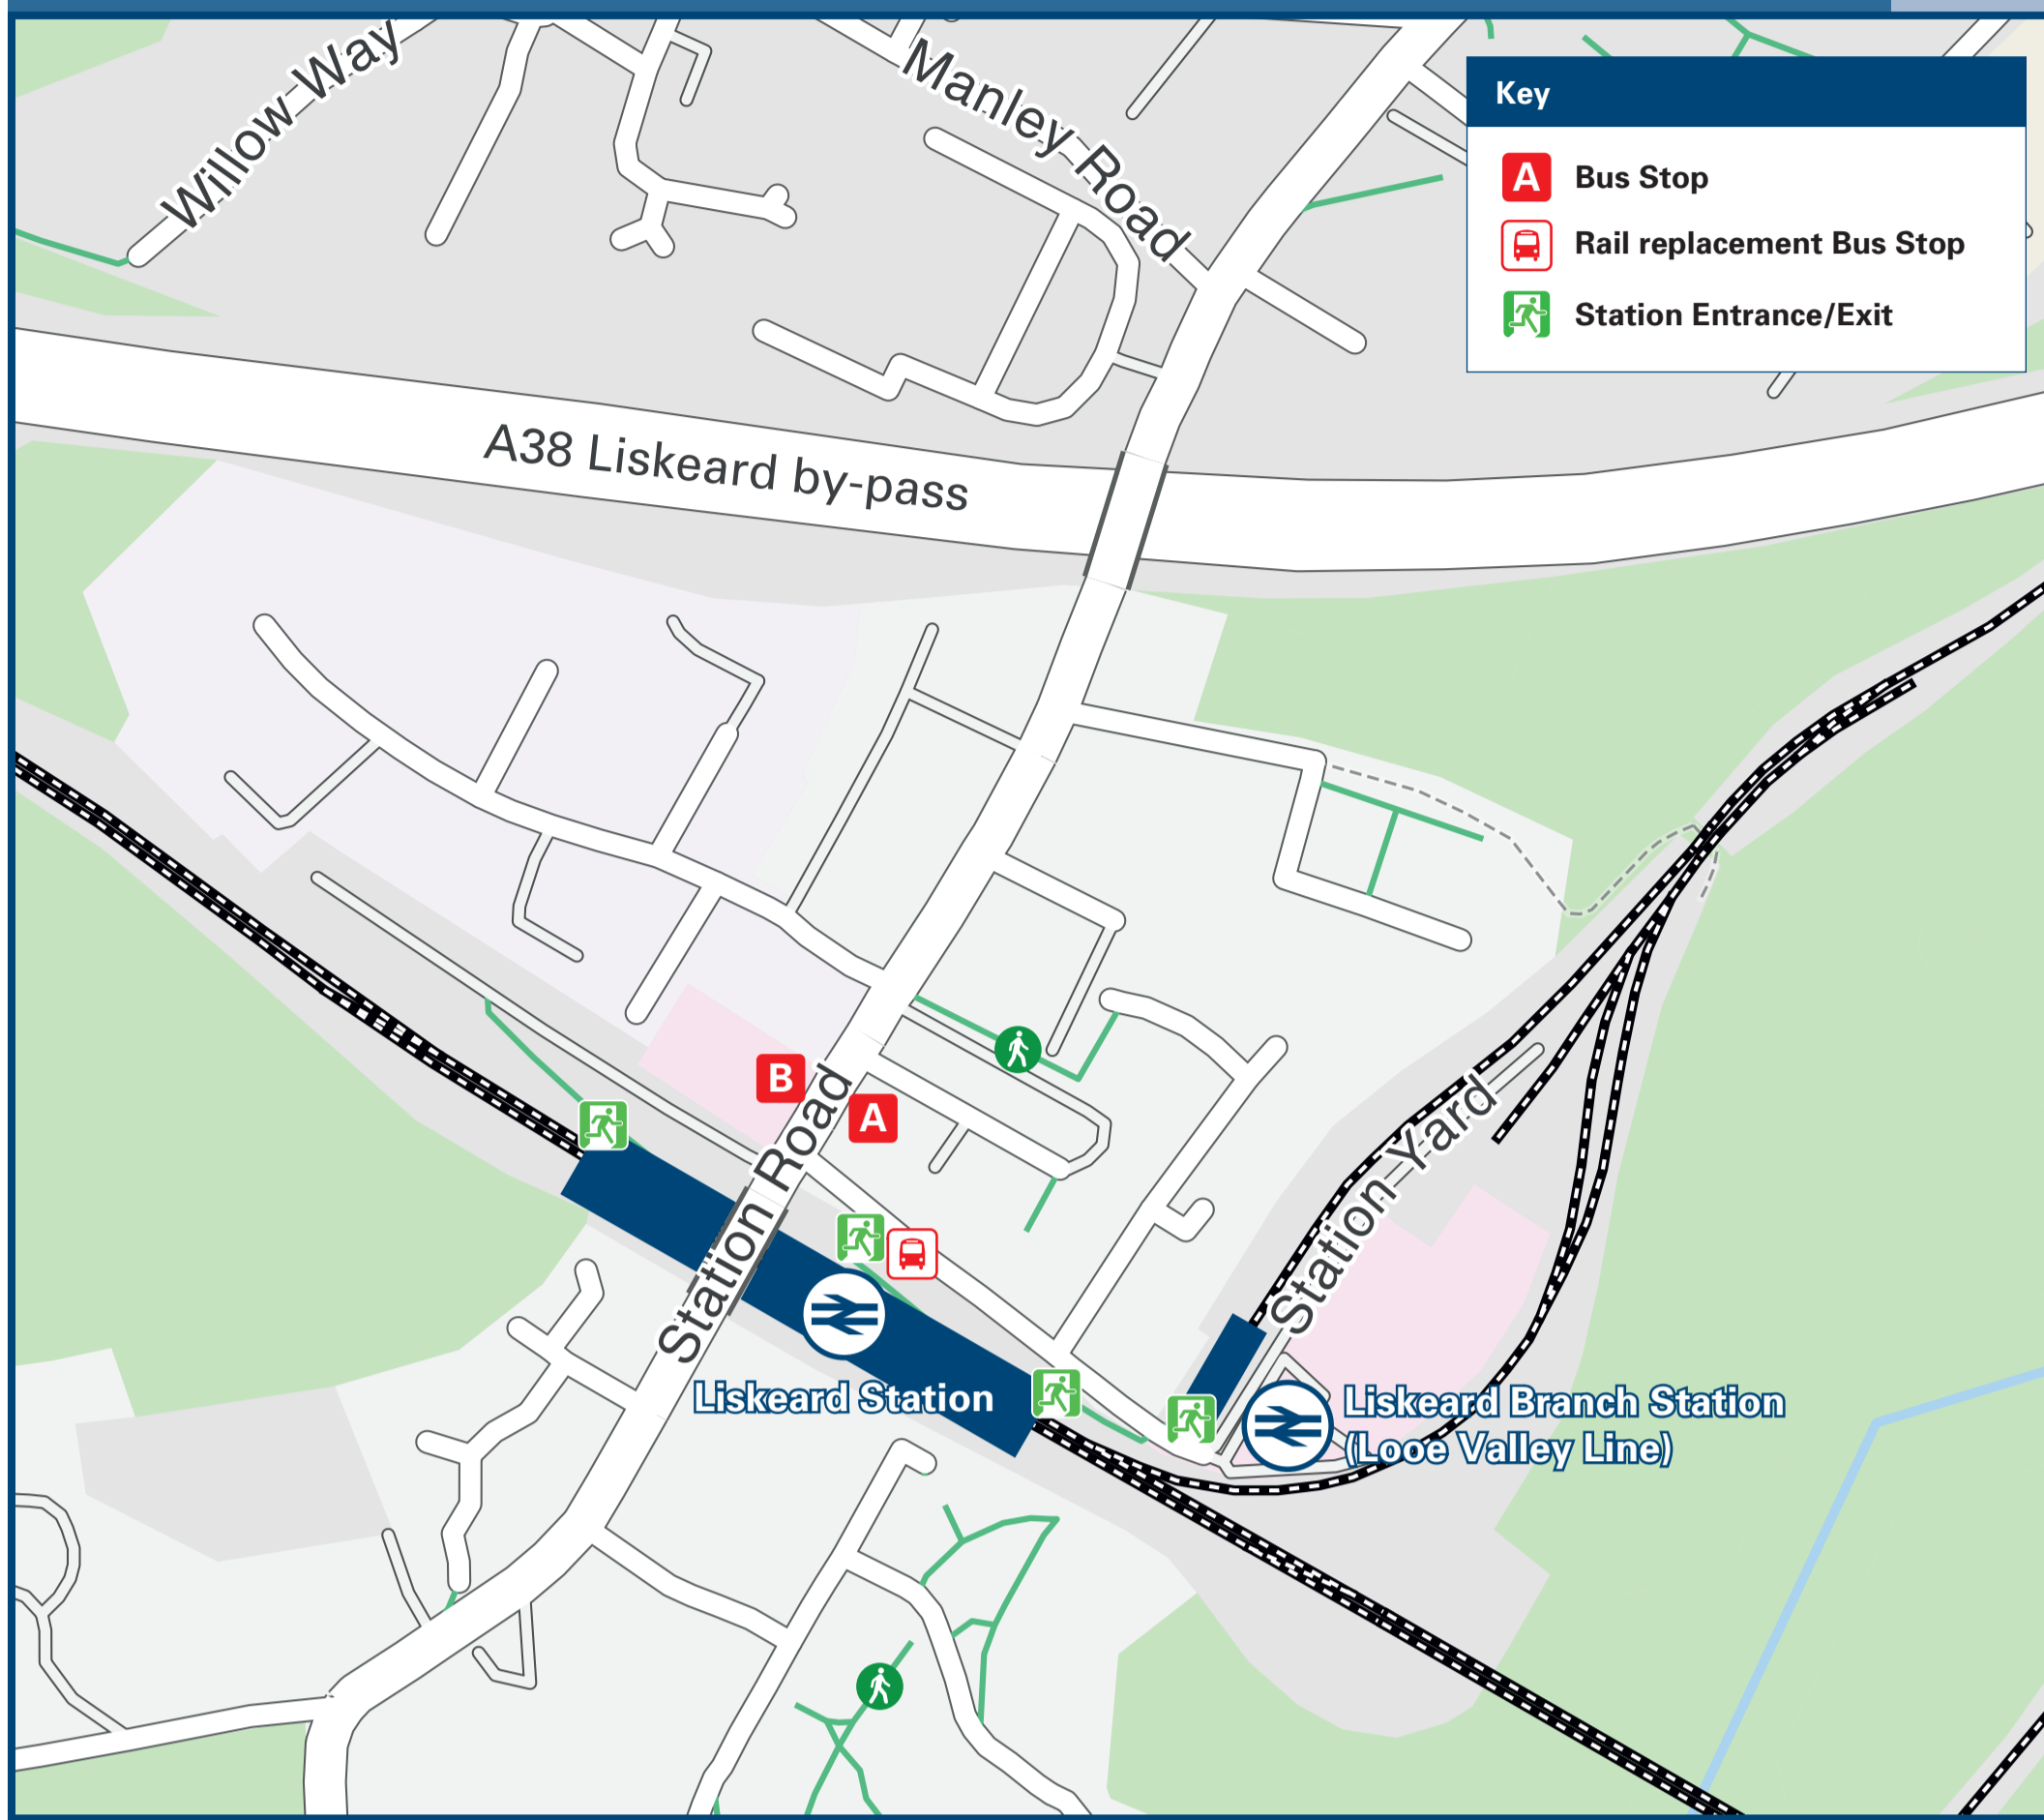

Liskeard Station

Onward Travel Information

Buses

Rail replacement buses/coaches will depart from the front of the station