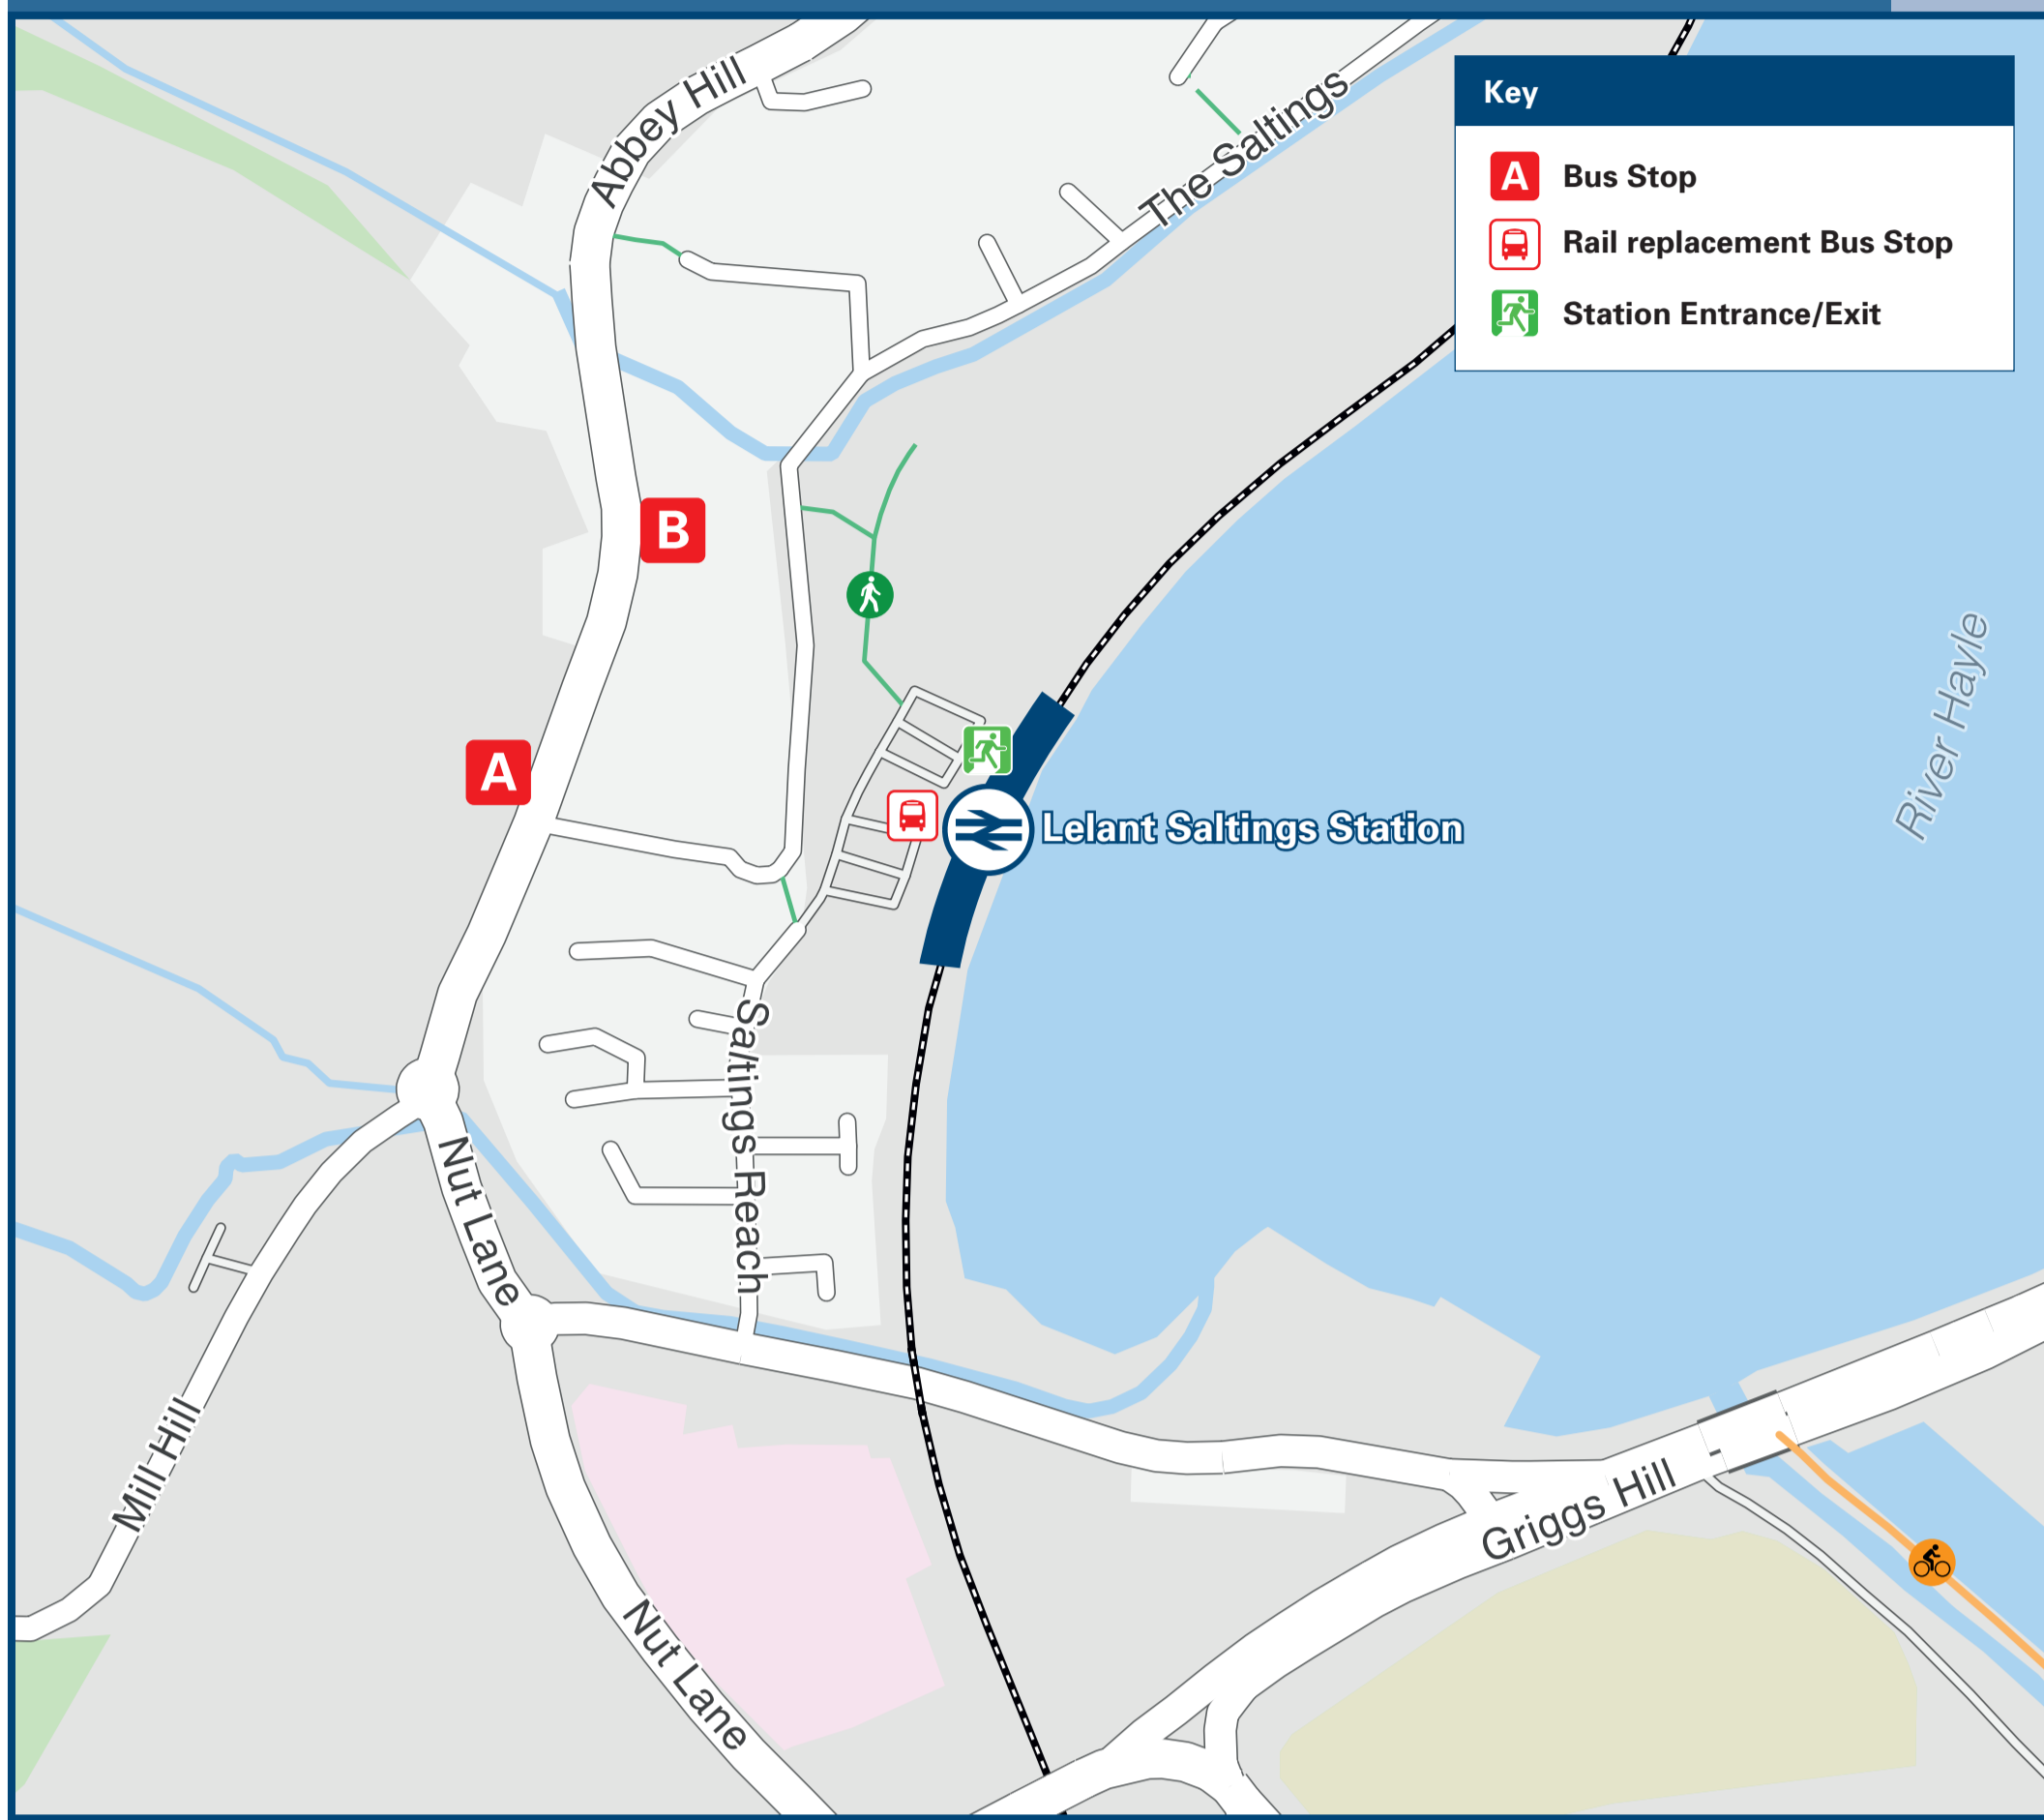

Lelant Saltings Station

Onward Travel Information

Buses

Rail replacement buses/coaches will depart from the station car park

Local area map

Main destinations by bus

(Data correct at August 2019)

DESTINATION	BUS ROUTES	BUS STOP
Camborne	T2	B
Canon's Town	A17	B
Carbis Bay	A2*, A4*, A17, T2	A
Connor Downs	T2	B
Copperhouse	T2	B
Crowlas	A2*, A17	B
Gwithian (for Hell's Mouth Cave)	A4*	B
Hayle	A4*, T2	B
Illogan Highway	T2	B

DESTINATION	BUS ROUTES	BUS STOP
Loggans Moor (For St Ives Bay Holiday Park)	A4*, T2	B
Long Rock	A2*, A17	B
Penzance	A2*, A17	B
Pool	T2	B
Porttowan	A4*	B
Portreath	A4*	B
Redruth	T2	B
Rose-an-Grouse	A2*, A17	B
Roseworthy	T2	B

DESTINATION	BUS ROUTES	BUS STOP
St Erth Station	A17	B
St Ives	A2*, A4*, A17, T2	A
Treswithian	T2	B
Truro	T2	B
Tuckingmill	T2	B
Whitecross	A17	B

Notes

Bus routes A2, A4, A17 and T2 run daily services.
 * Bus routes A2 and A4 are daily Summer only services with some reduced journeys until October 2019, and from April 2020.
 Direct trains operate to this destination from this station