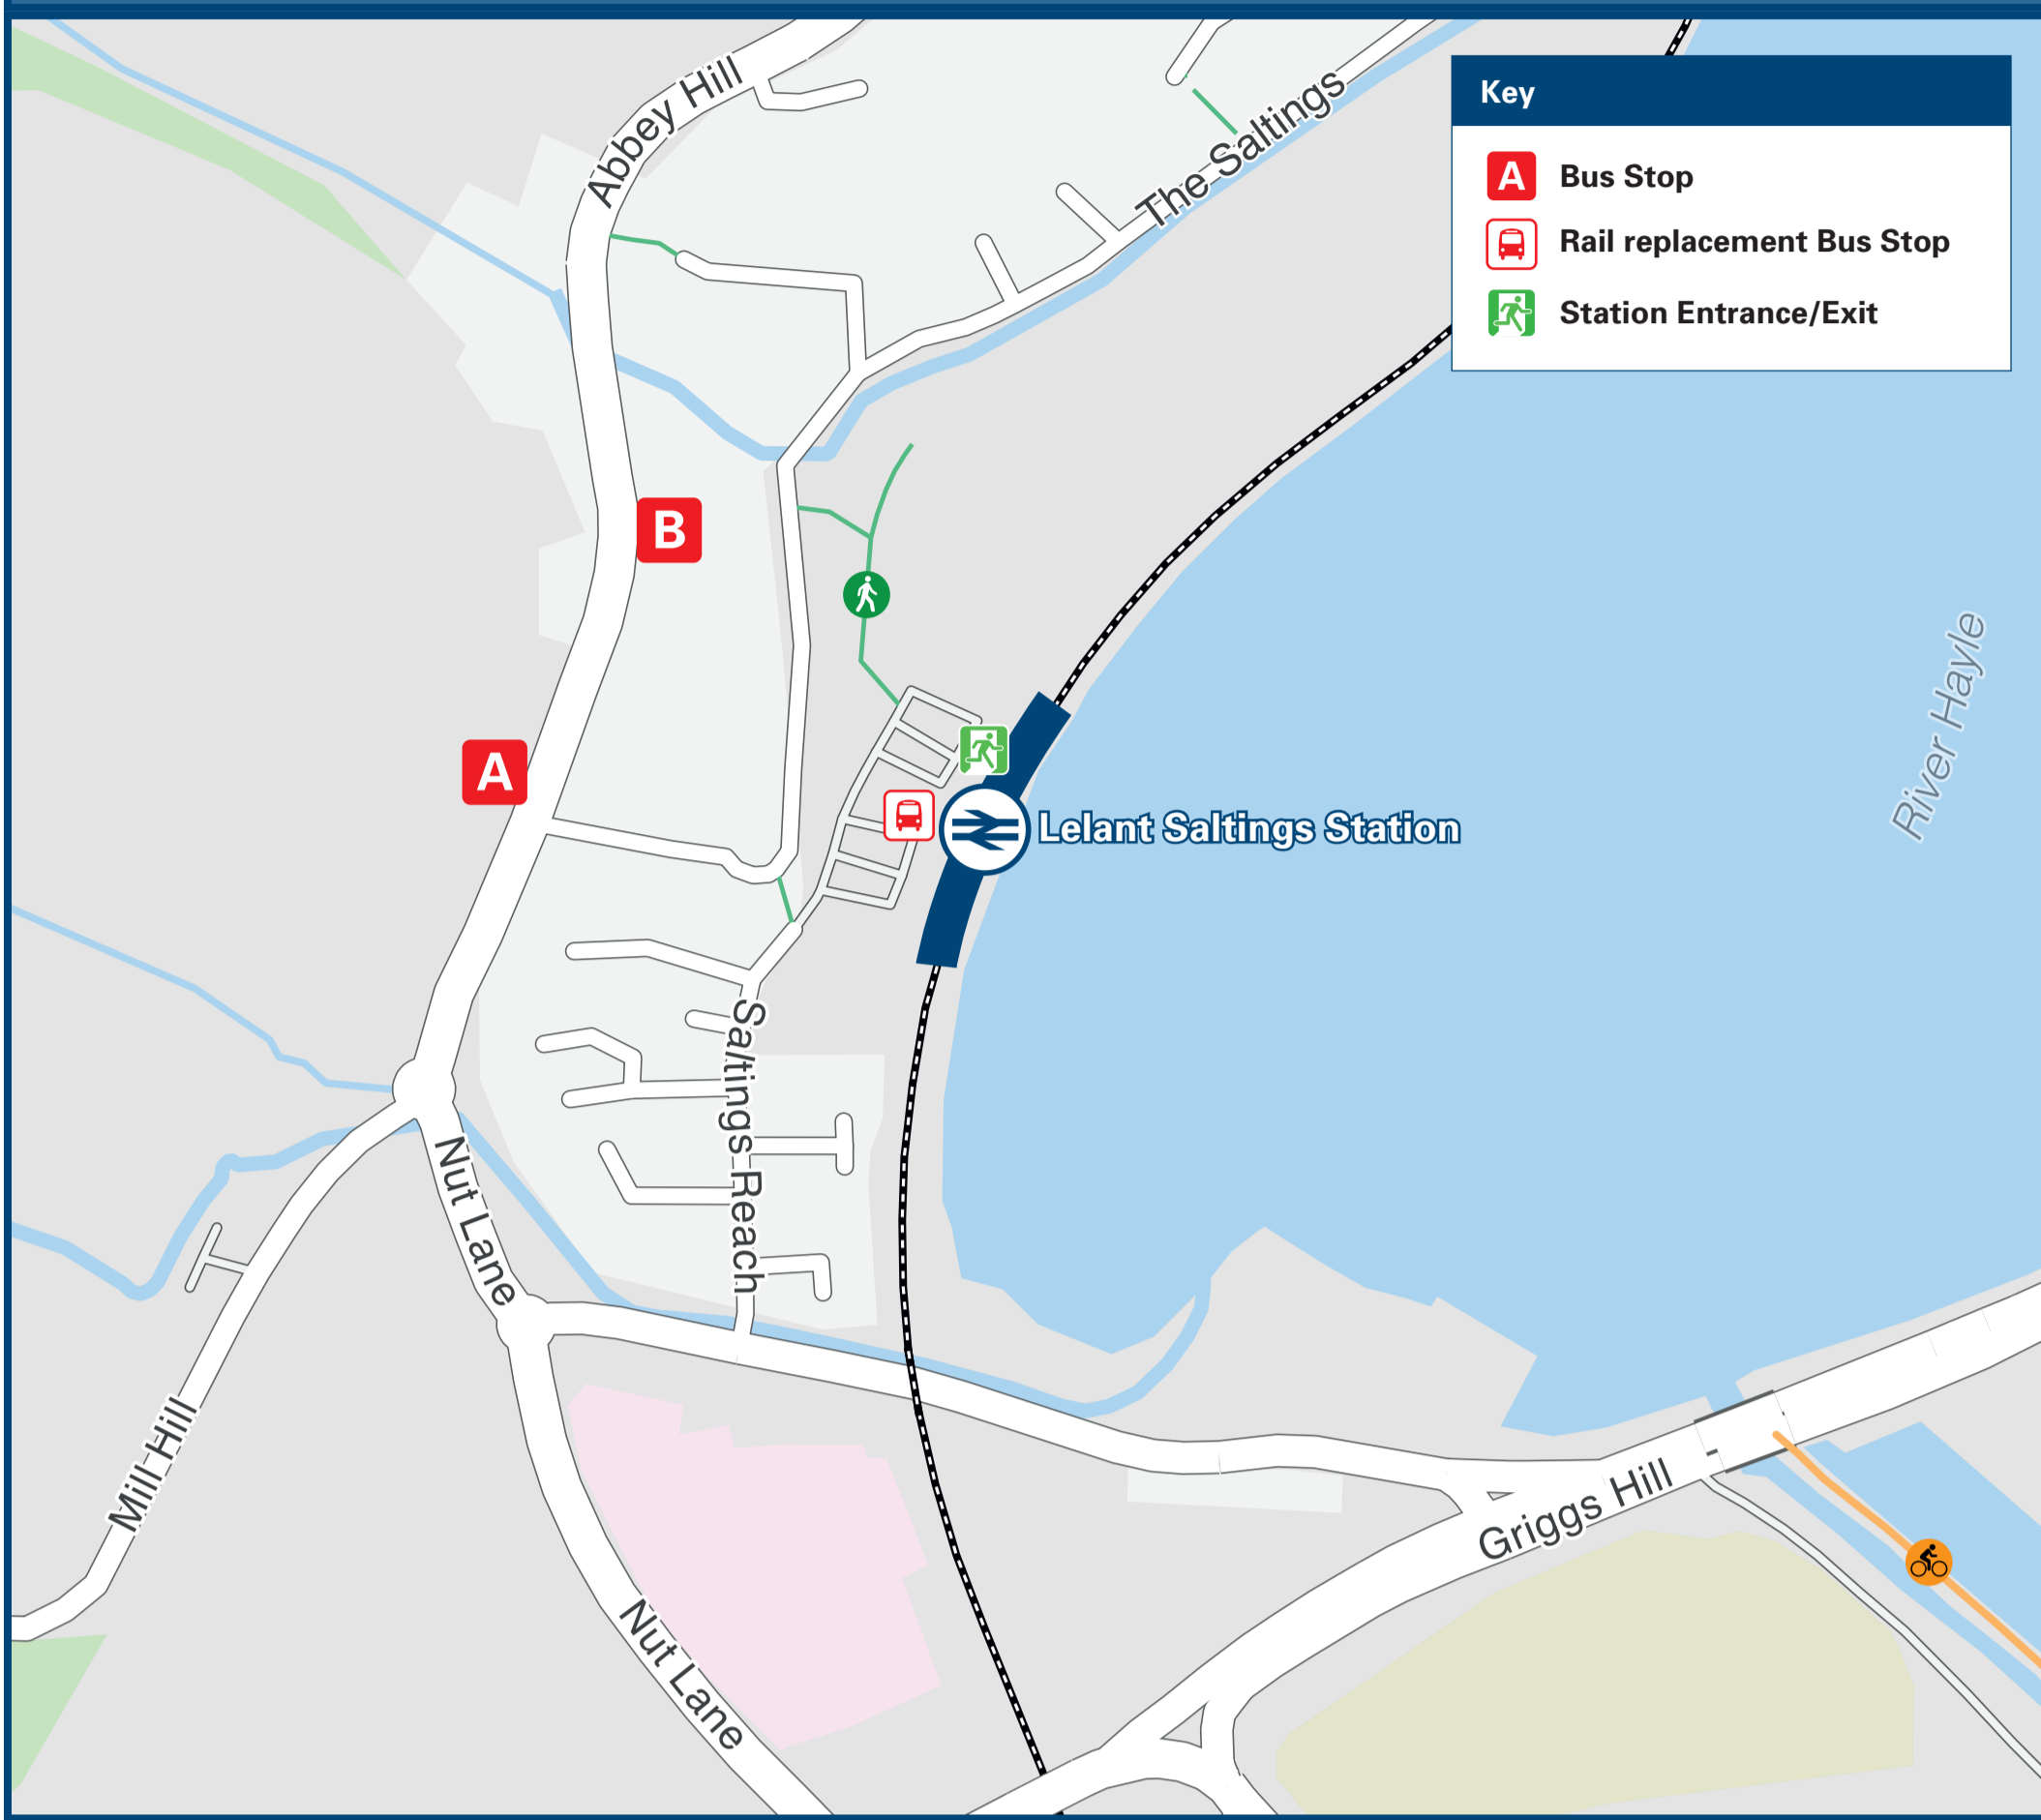

Lelant Saltings Station

Onward Travel Information

Buses

Rail replacement buses/coaches will depart from the station car park