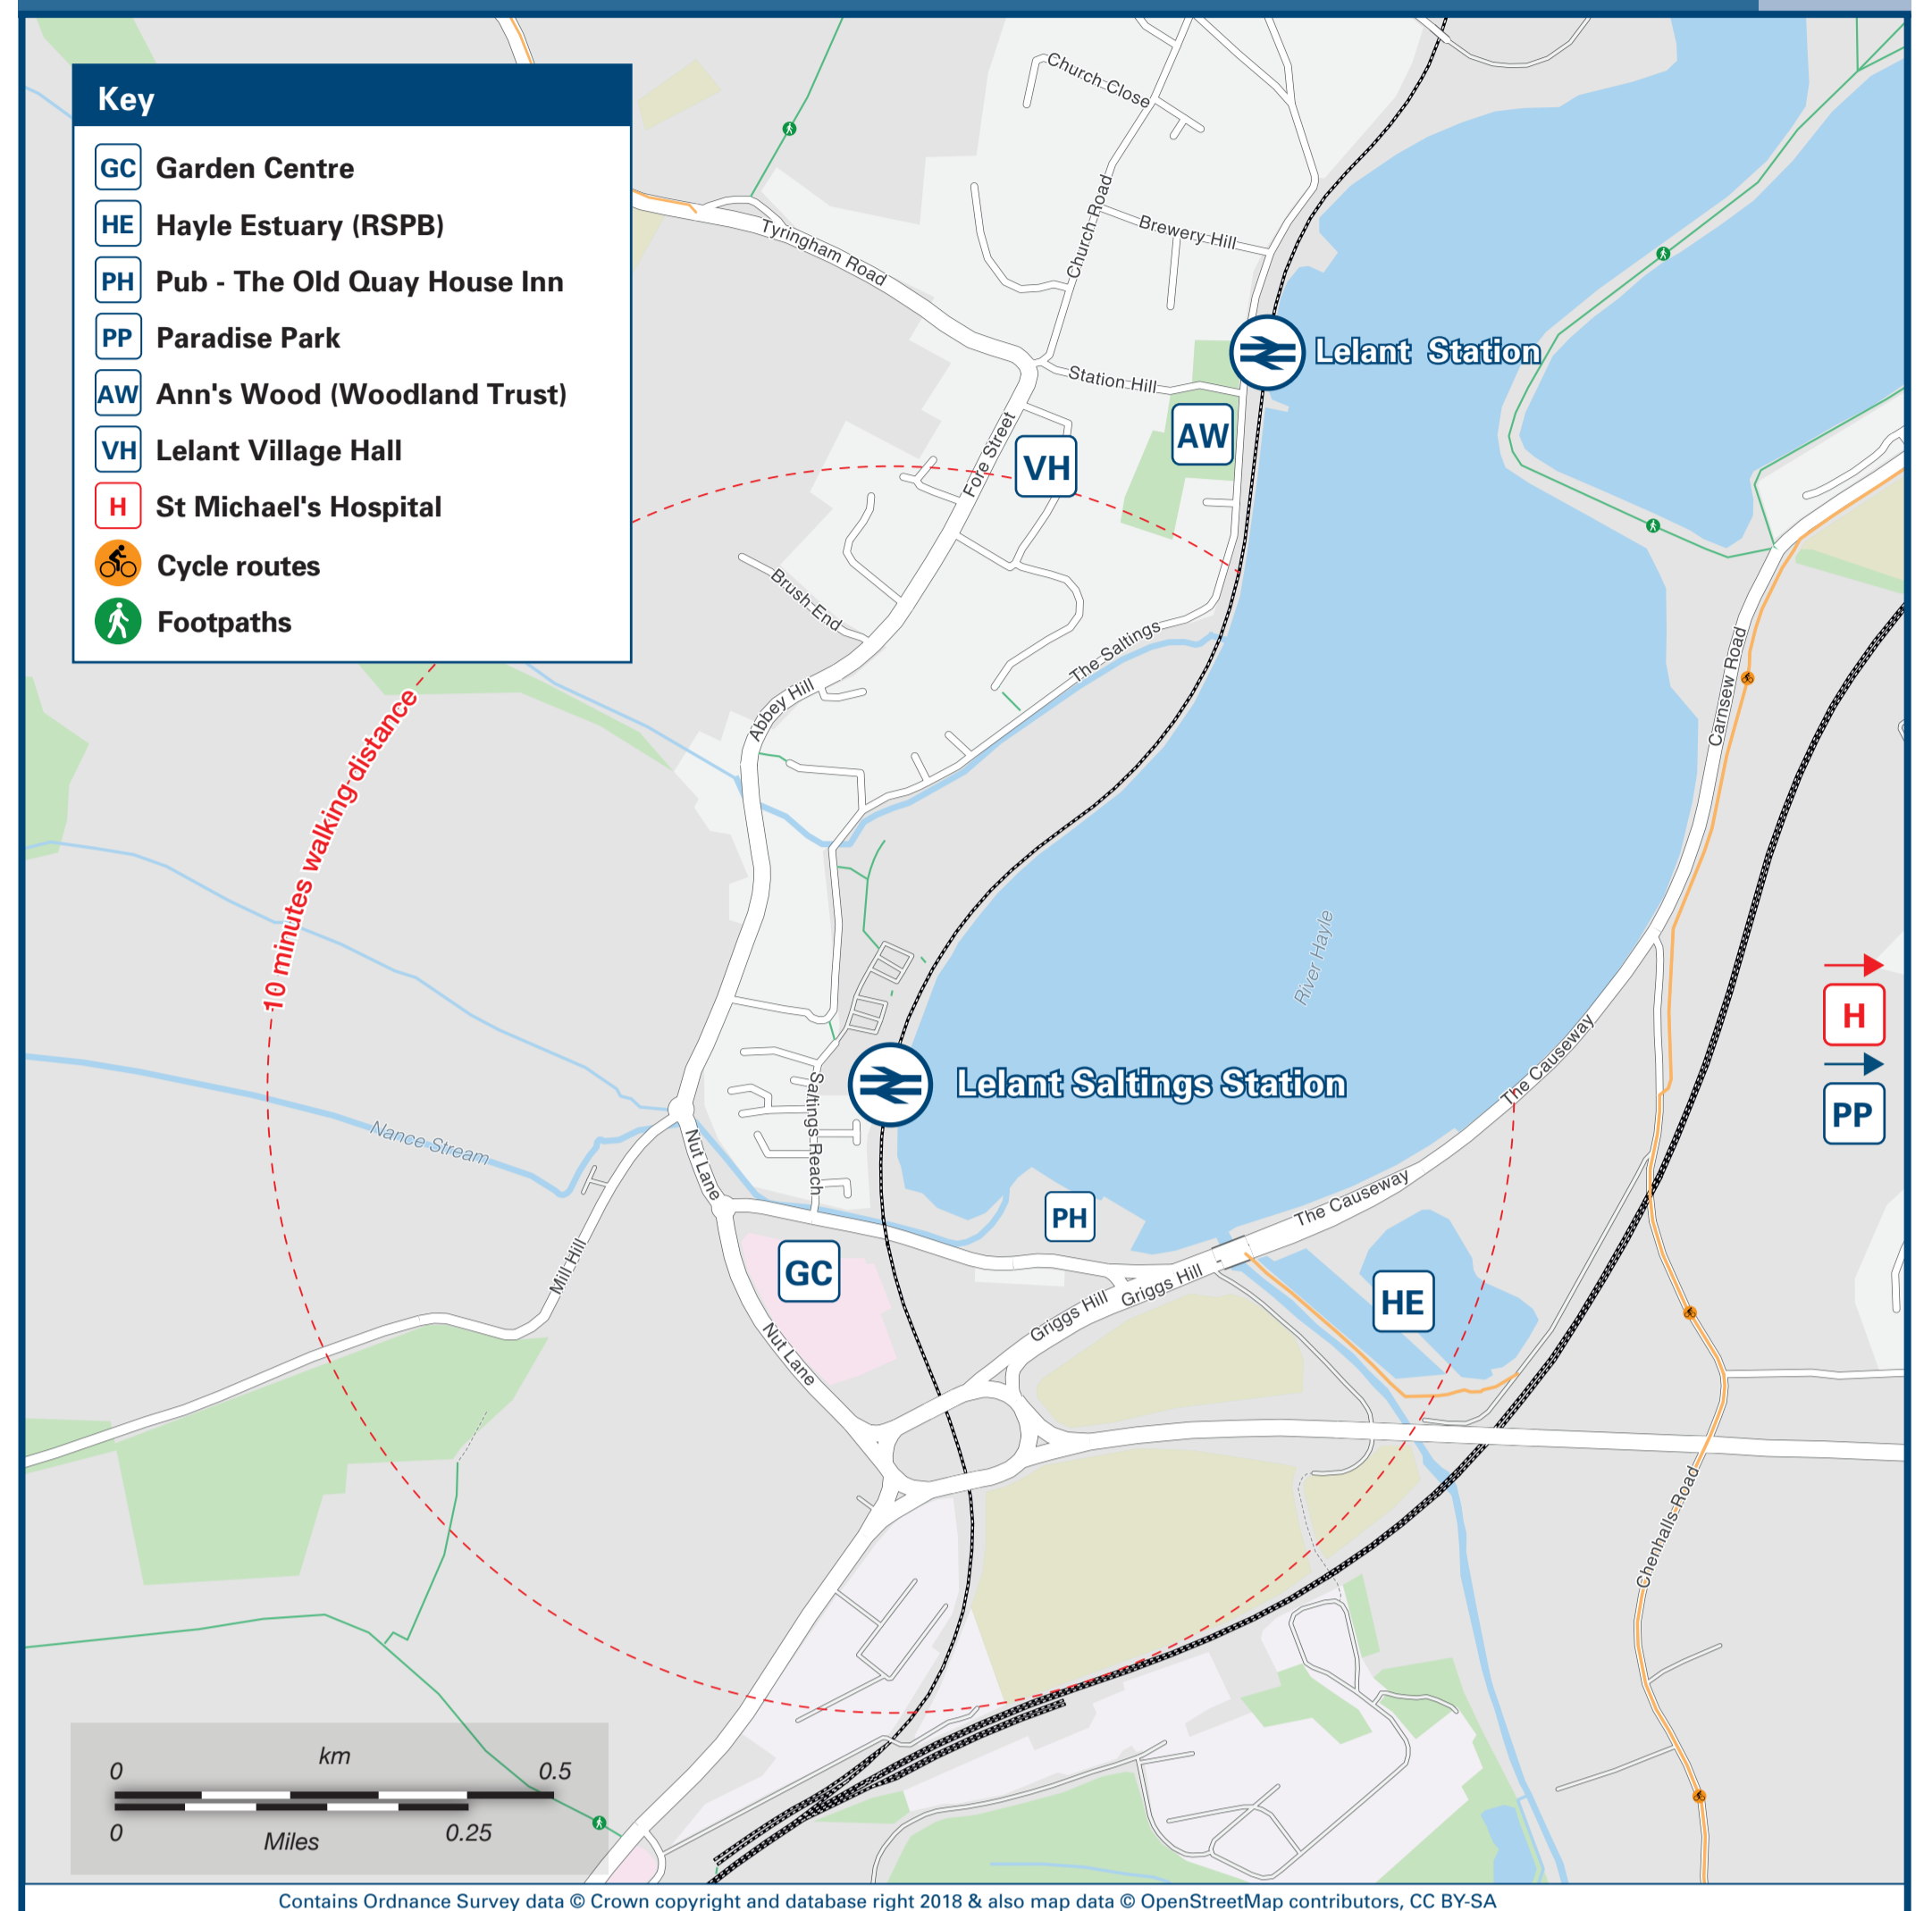

Lelant Saltings Station

Onward Travel Information

Buses

Rail replacement buses/coaches will depart from the station car park

Local area map

Main destinations by bus

(Data correct at August 2019)

DESTINATION	BUS ROUTES	BUS STOP
Camborne	T2	B
Canon's Town	A17	B
Carbis Bay	A2*, A4*, A17, T2	A
Connor Downs	T2	B
Copperhouse	T2	B
Crowlas	A2*, A17	B
Gwithian (for Hell's Mouth Cave)	A4*	B
Hayle	A4*, T2	B
Illogan Highway	T2	B

DESTINATION	BUS ROUTES	BUS STOP
Loggans Moor (For St Ives Bay Holiday Park)	A4*, T2	B
Long Rock	A2*, A17	B
Penzance	A2*, A17	B
Pool	T2	B
Porttowan	A4*	B
Portreath	A4*	B
Redruth	T2	B
Rose-an-Grouse	A2*, A17	B
Roseworthy	T2	B

DESTINATION	BUS ROUTES	BUS STOP
St Erth Station	A17	B
St Ives	A2*, A4*, A17, T2	A
Treswithian	T2	B
Truro	T2	B
Tuckingmill	T2	B
Whitecross	A17	B

Notes

Bus routes A2, A4, A17 and T2 run daily services.
 * Bus routes A2 and A4 are daily Summer only services with some reduced journeys until October 2019, and from April 2020.
 Direct trains operate to this destination from this station