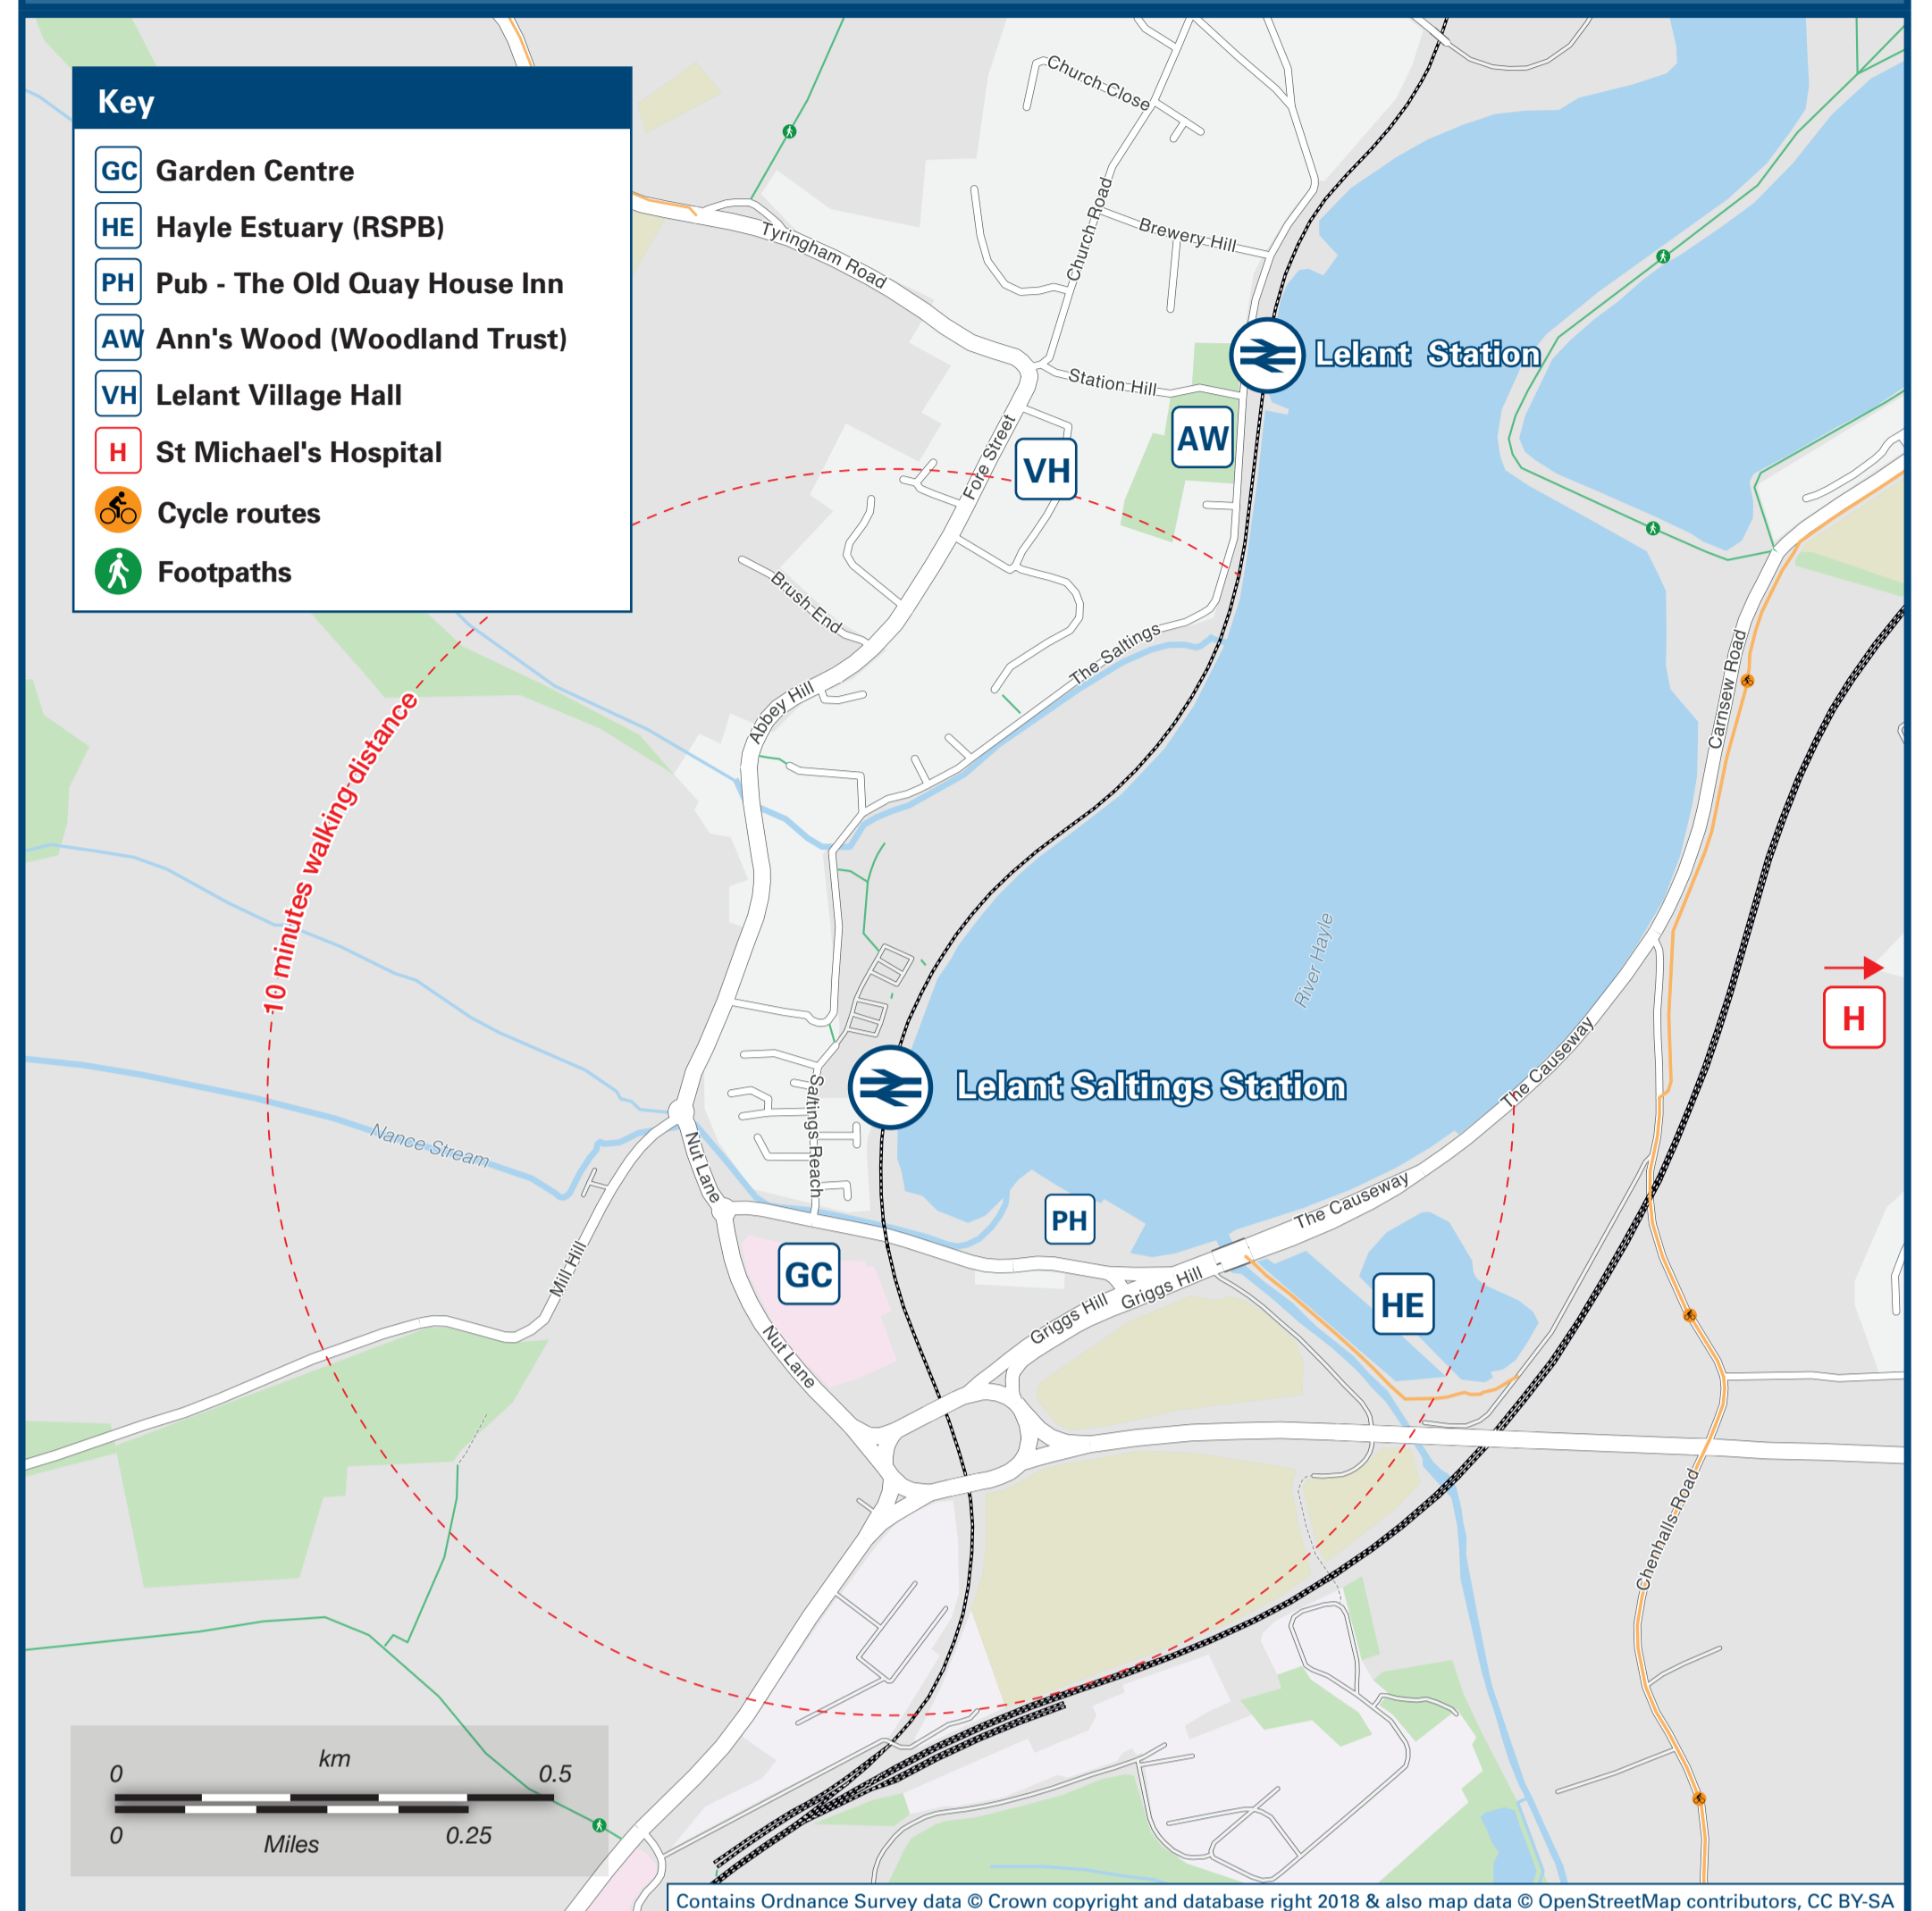

Local area map

Main destinations by bus

(Data correct at December 2018)

DESTINATION	BUS ROUTES	BUS STOP
Camborne	T2	B
Canon's Town	A17	B
Carbis Bay	A17, T2	A
Connor Downs	T2	B
Copperhouse	T2	B
Crowlas	A17	B
Hayle	T2	B
Illogan Highway	T2	B

DESTINATION	BUS ROUTES	BUS STOP
Loggans Moor (For St Ives Bay Holiday Park)	T2	B
Long Rock	A17	B
Penzance	A17	B
Pool	T2	B
Redruth	T2	B
Rose-an-Grouse	A17	B
Roseworthy	T2	B
St Erth Station	A17	B

DESTINATION	BUS ROUTES	BUS STOP
St Ives	A17, T2	A
Treswithian	T2	B
Truro	T2	B
Tuckingmill	T2	B
Whitecross	A17	B

Notes

Bus routes A17 and T2 run daily services.

Direct trains operate to this destination from this station

Taxis

Lelant Saltings station has no taxi rank or cab office. Advance booking is essential, please consider using the following local operators: (Inclusion of this number doesn't represent any endorsement of the taxi firm)

Hayle
01736 753000

St Erth & Hayle
01736 754000

Franks
01736 752661

Further information about all onward travel

[www Local Cycle Info](http://www.cornwall.gov.uk) |
[www National Cycle Info](http://www.sustrans.org.uk) |
[Bus Times](http://www.traveline.info) |
[NextBuses.mobi](http://www.nextbuses.mobi) |
[PlusBus](http://plusbus.info)

[cornwall.gov.uk](http://www.cornwall.gov.uk) |
[sustrans.org.uk](http://www.sustrans.org.uk) |
See timetable displays at bus stops. |
www.traveline.info 0871 200 22 33 |
Find the bus times for your stop. |
plusbus.info

National Rail Enquiries

[Online](http://www.nationalrail.co.uk) |
[NRE App](https://itunes.apple.com/gb/app/nre-app/id1088888888) |
[Social](https://www.facebook.com/nationalrailenq) |
[Contact Centre](http://www.nationalrail.co.uk/contact) |
[Traintracker™ Text](http://www.nationalrail.co.uk/traintracker) |
[PlusBike](http://www.nationalrail.co.uk/plusbike)

nationalrail.co.uk |
Free National Rail Enquiries app for iOS and Android |
facebook.com/nationalrailenq @nationalrailenq |
03457 48 49 50 |
8 49 50 |
nationalrail.co.uk/plusbike