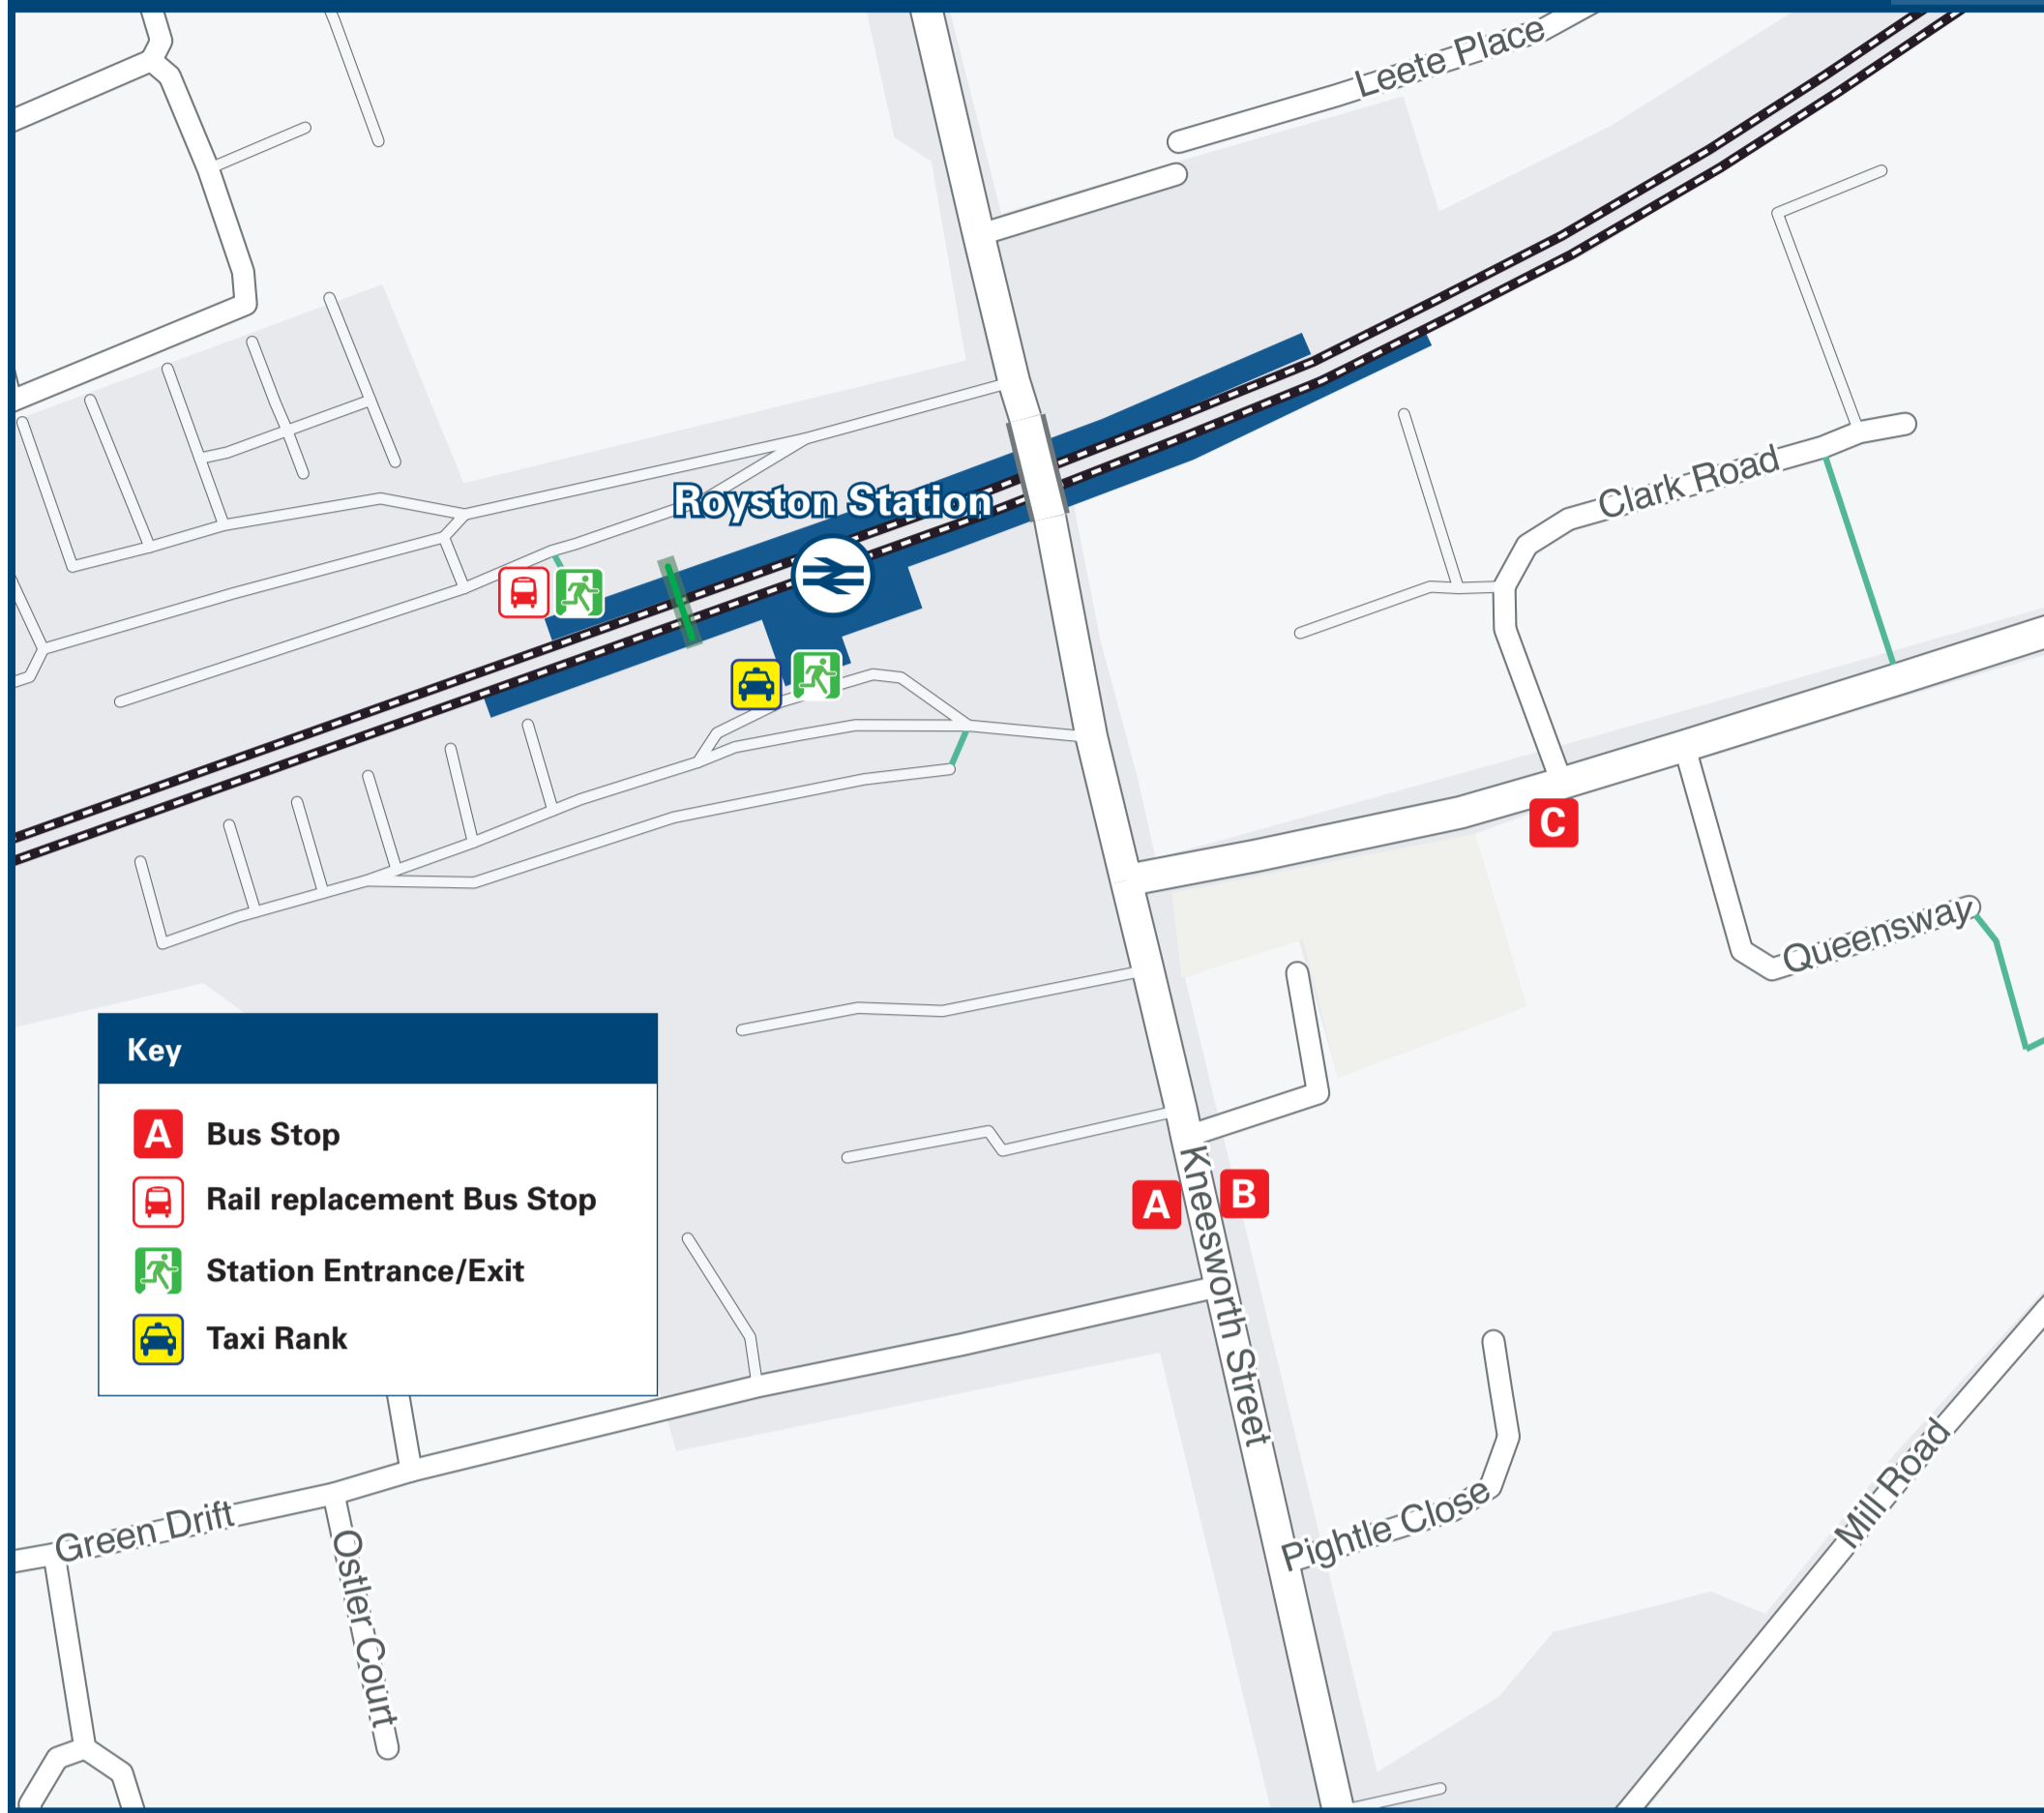

Royston Station

Onward Travel Information

Buses and Taxis

Rail replacement buses towards Stevenage and Central London and also towards Cambridge from the North side station car park, on Old North Road.