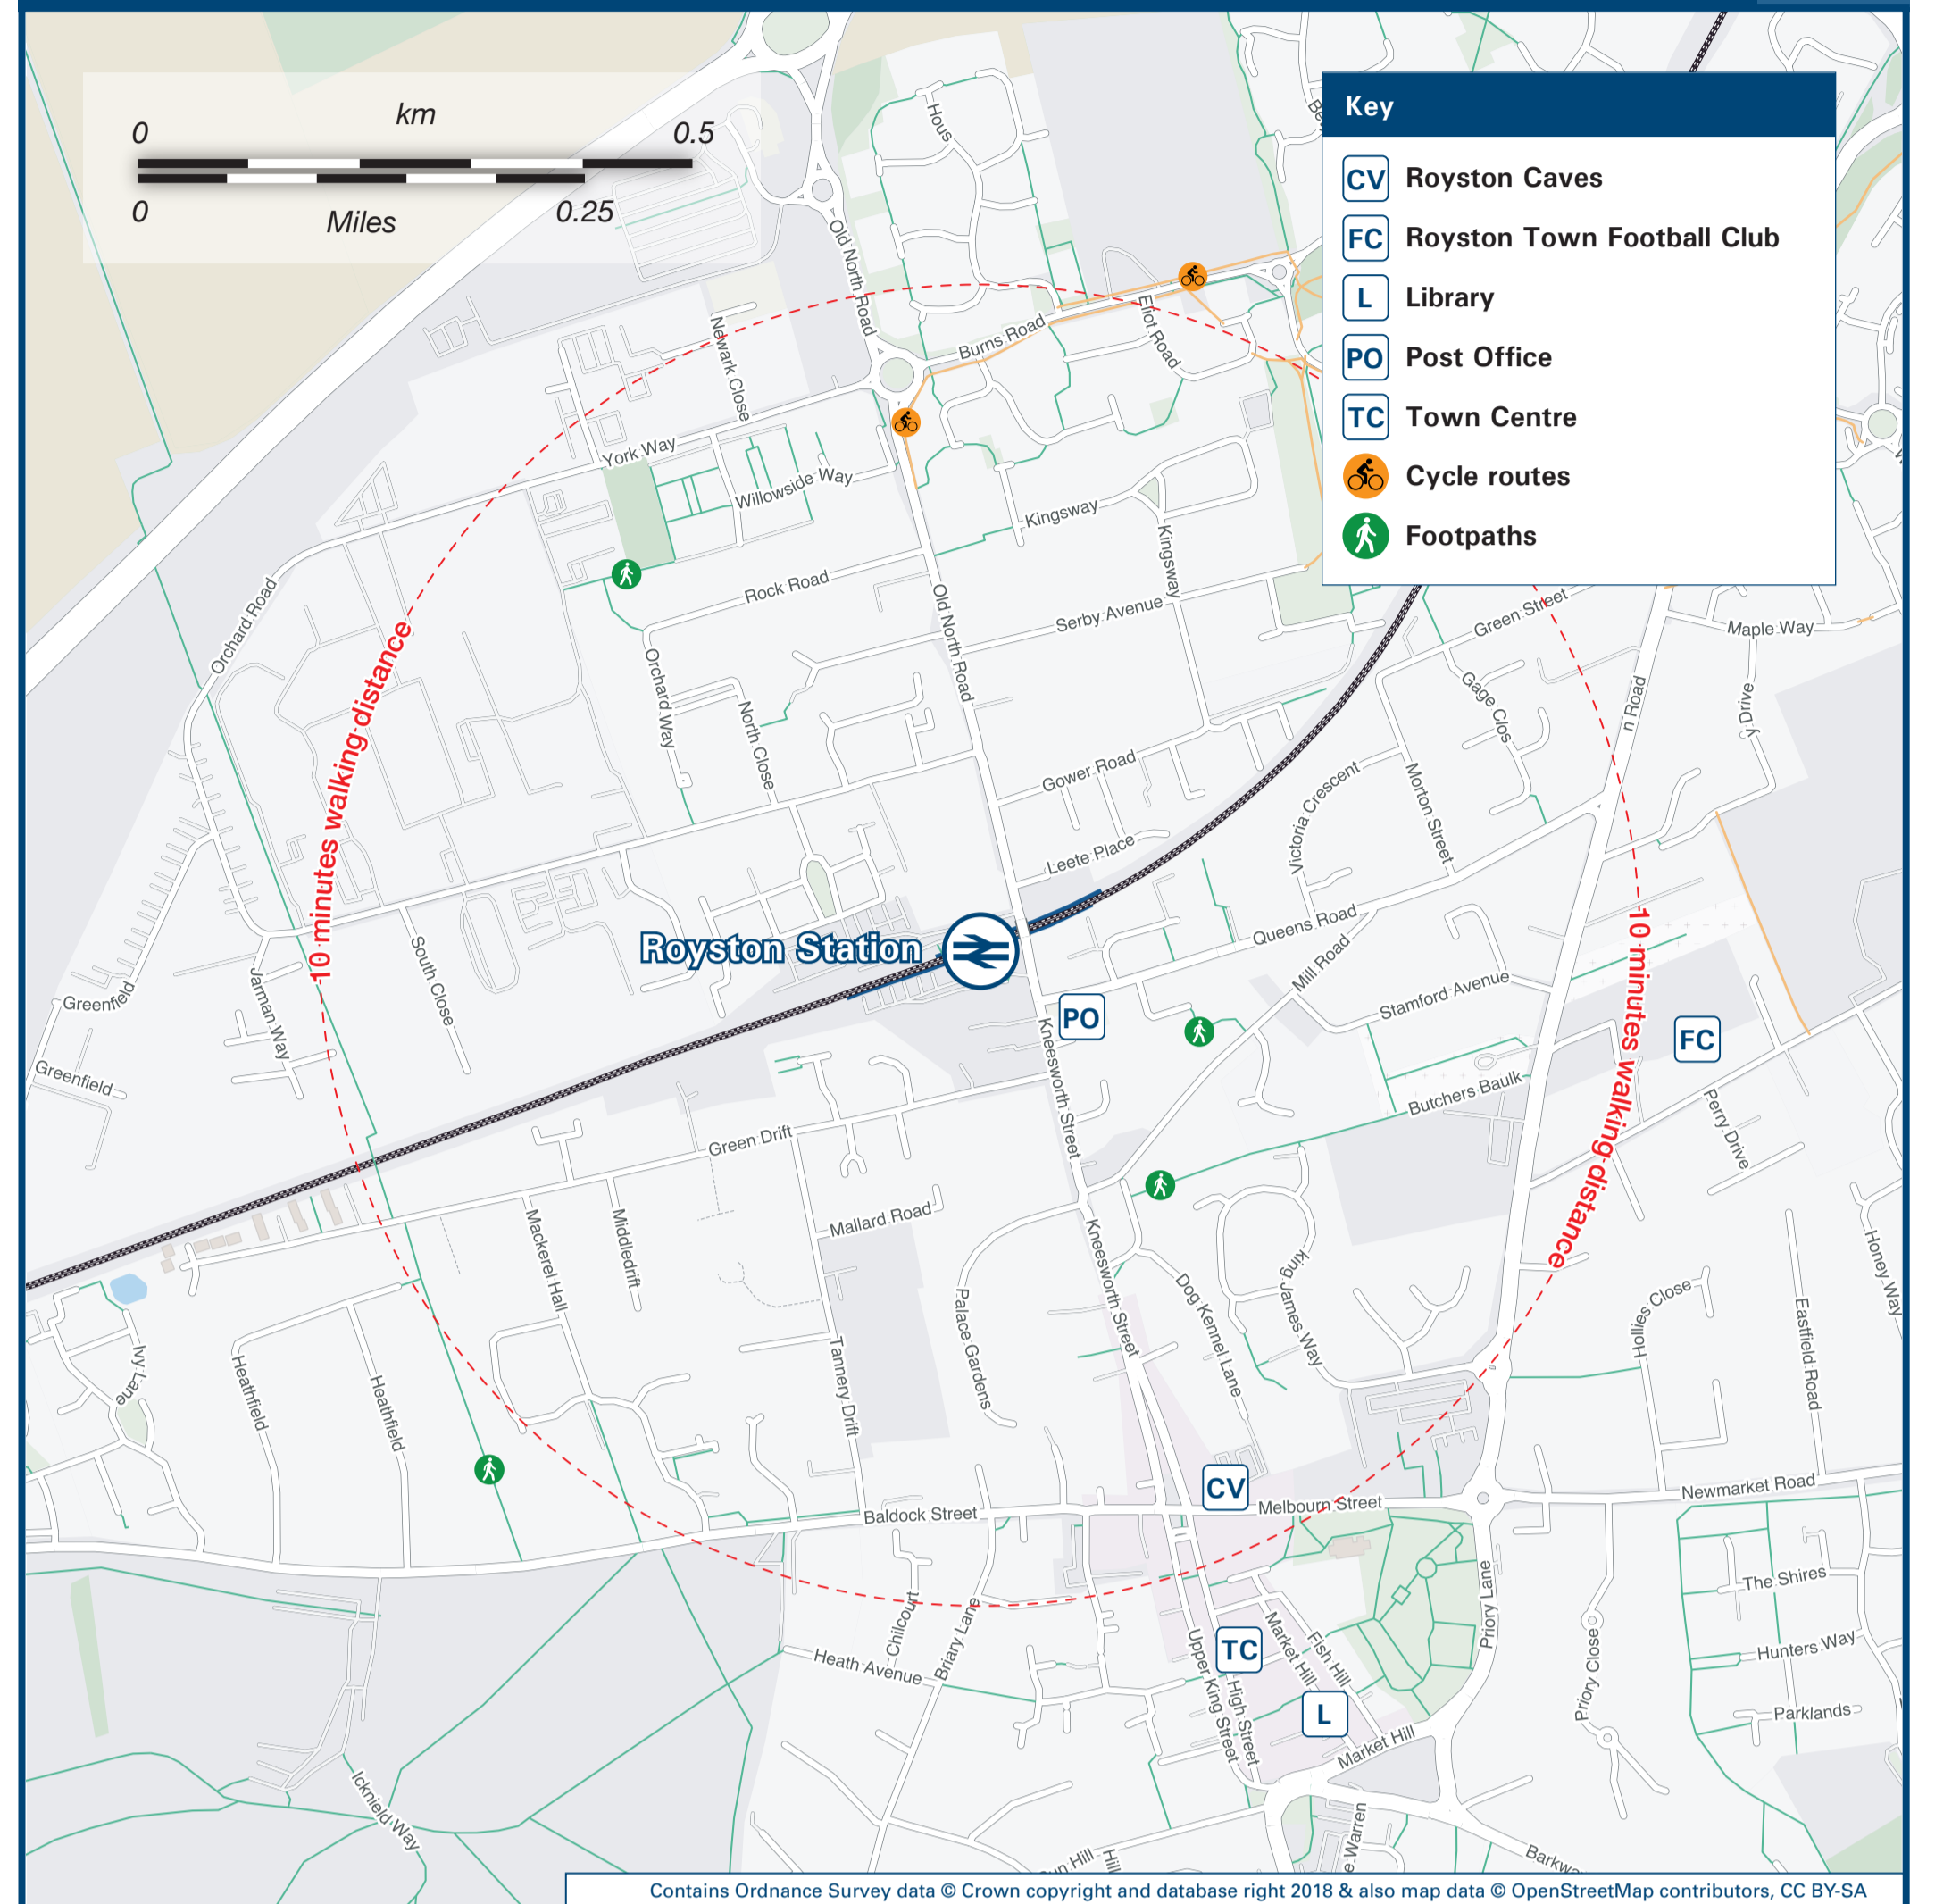

# Royston Station

# Onward Travel Information

## Local area map

## Main destinations by bus

(Data correct at August 2020)

DESTINATION	BUS ROUTES	BUS STOP
Barkway	18	B
Barley	18	B
Bassingbourn	127	A
Buckland	18	B
Buntingford	18	B
Chipping	18	B
Foxton	Busway A	B
Guilden Morden	127	A
Harston	Busway A	B