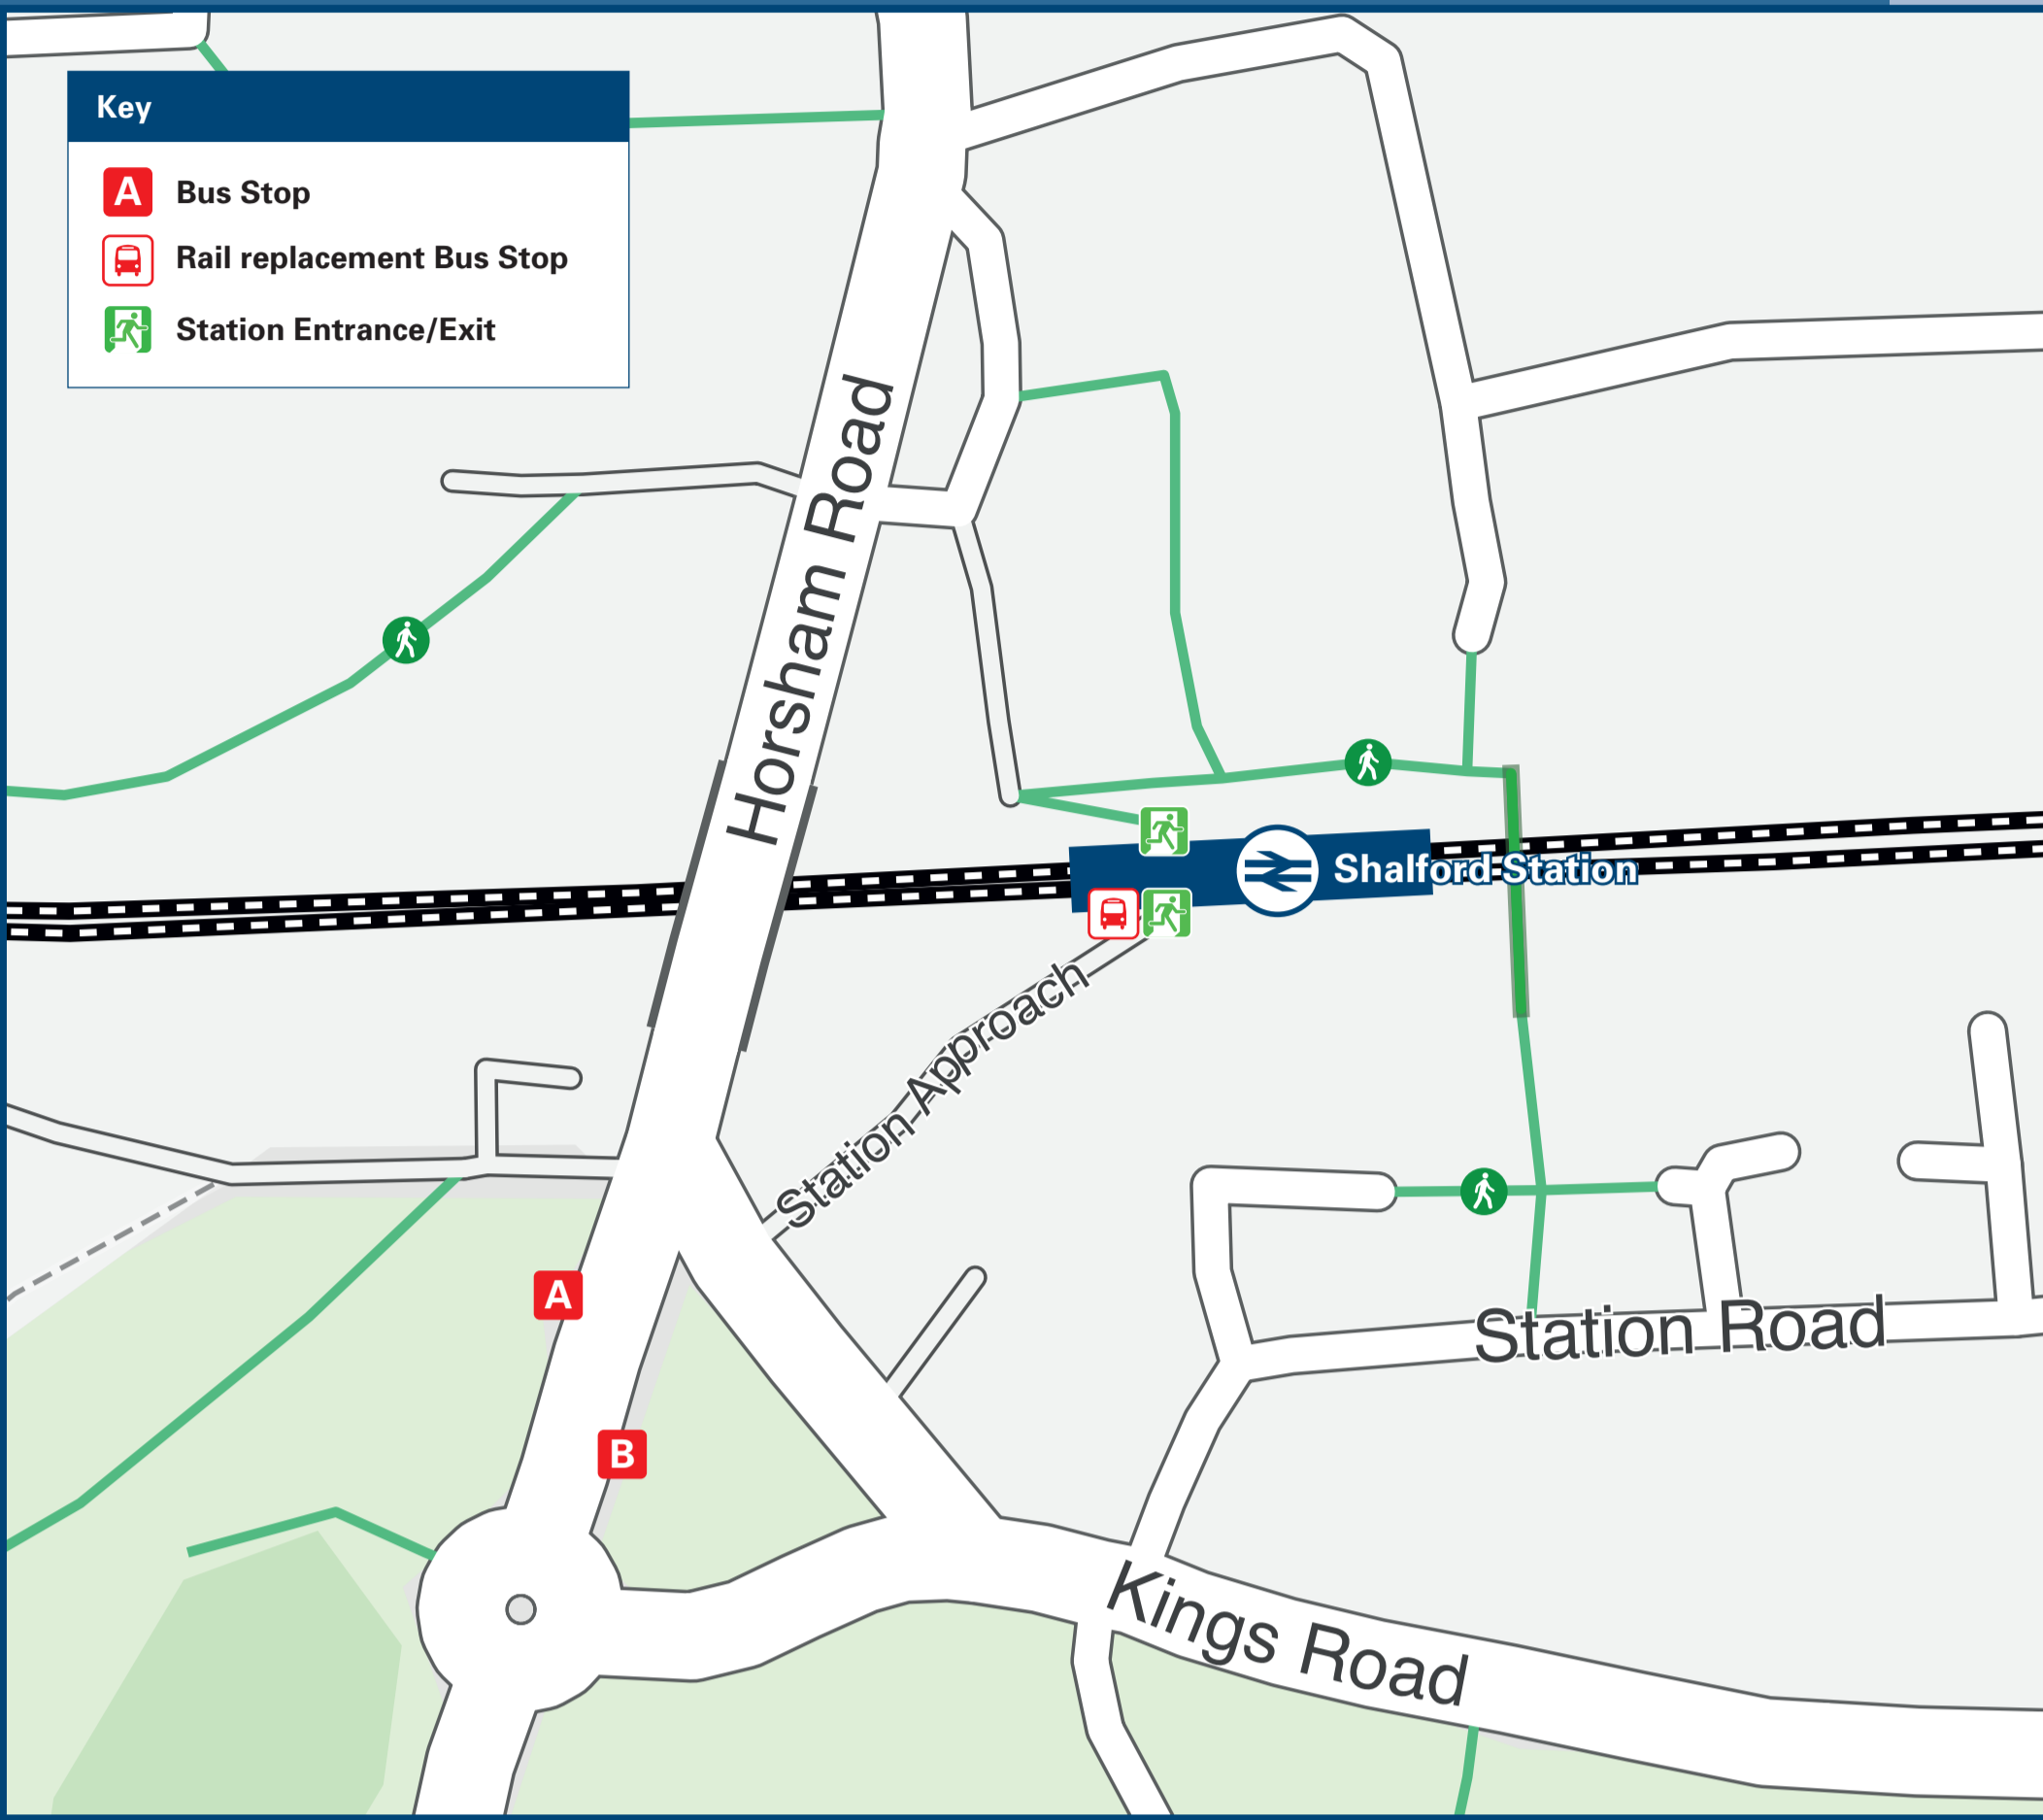

Shalford Station

Onward Travel Information

Buses

Rail replacement buses/coaches depart from the station forecourt.

Local area map

Main destinations by bus

(Data correct at September 2019)

DESTINATION	BUS ROUTES	BUS STOP
Abinger Hammer	32	B
Albury	32	B
Birtley Green	24	B
Bramley	24, 53, 63	B
Broadbridge Heath	63	B
Brockham	32	B
Bucks Green	63	B
Chilworth	32	B
Cranleigh (and Cranleigh Village Hospital)	24, 53, 63	B
Dorking	32	B

DESTINATION	BUS ROUTES	BUS STOP
Ellen's Green	63	B
Ewhurst	53	B
Gomshall	32	B
Guildford	24, 32, 53, 63	A
Horsham (Bus Station/Town Centre)	63	B
Palmers Cross	24	B
Rowly	53, 63	B
Rudgwick	63	B
Shamley Green	53, 63	B
Shere	32	B

DESTINATION	BUS ROUTES	BUS STOP
Slinfold	63	B
Strood Green	32	B
Westcott	32	B
Wonersh	53, 63	B
Wotton	32	B

Notes

Bus routes 24 and 63 operate Mondays to Saturdays.
 Bus routes 32 and 53 operate daily, Mondays to Sundays.
 For bus times please see bus stop timetables or contact Traveline.
 AONB Surrey Hills (AONB) www.surreyhills.org
 Direct trains operate to this destination from this station.