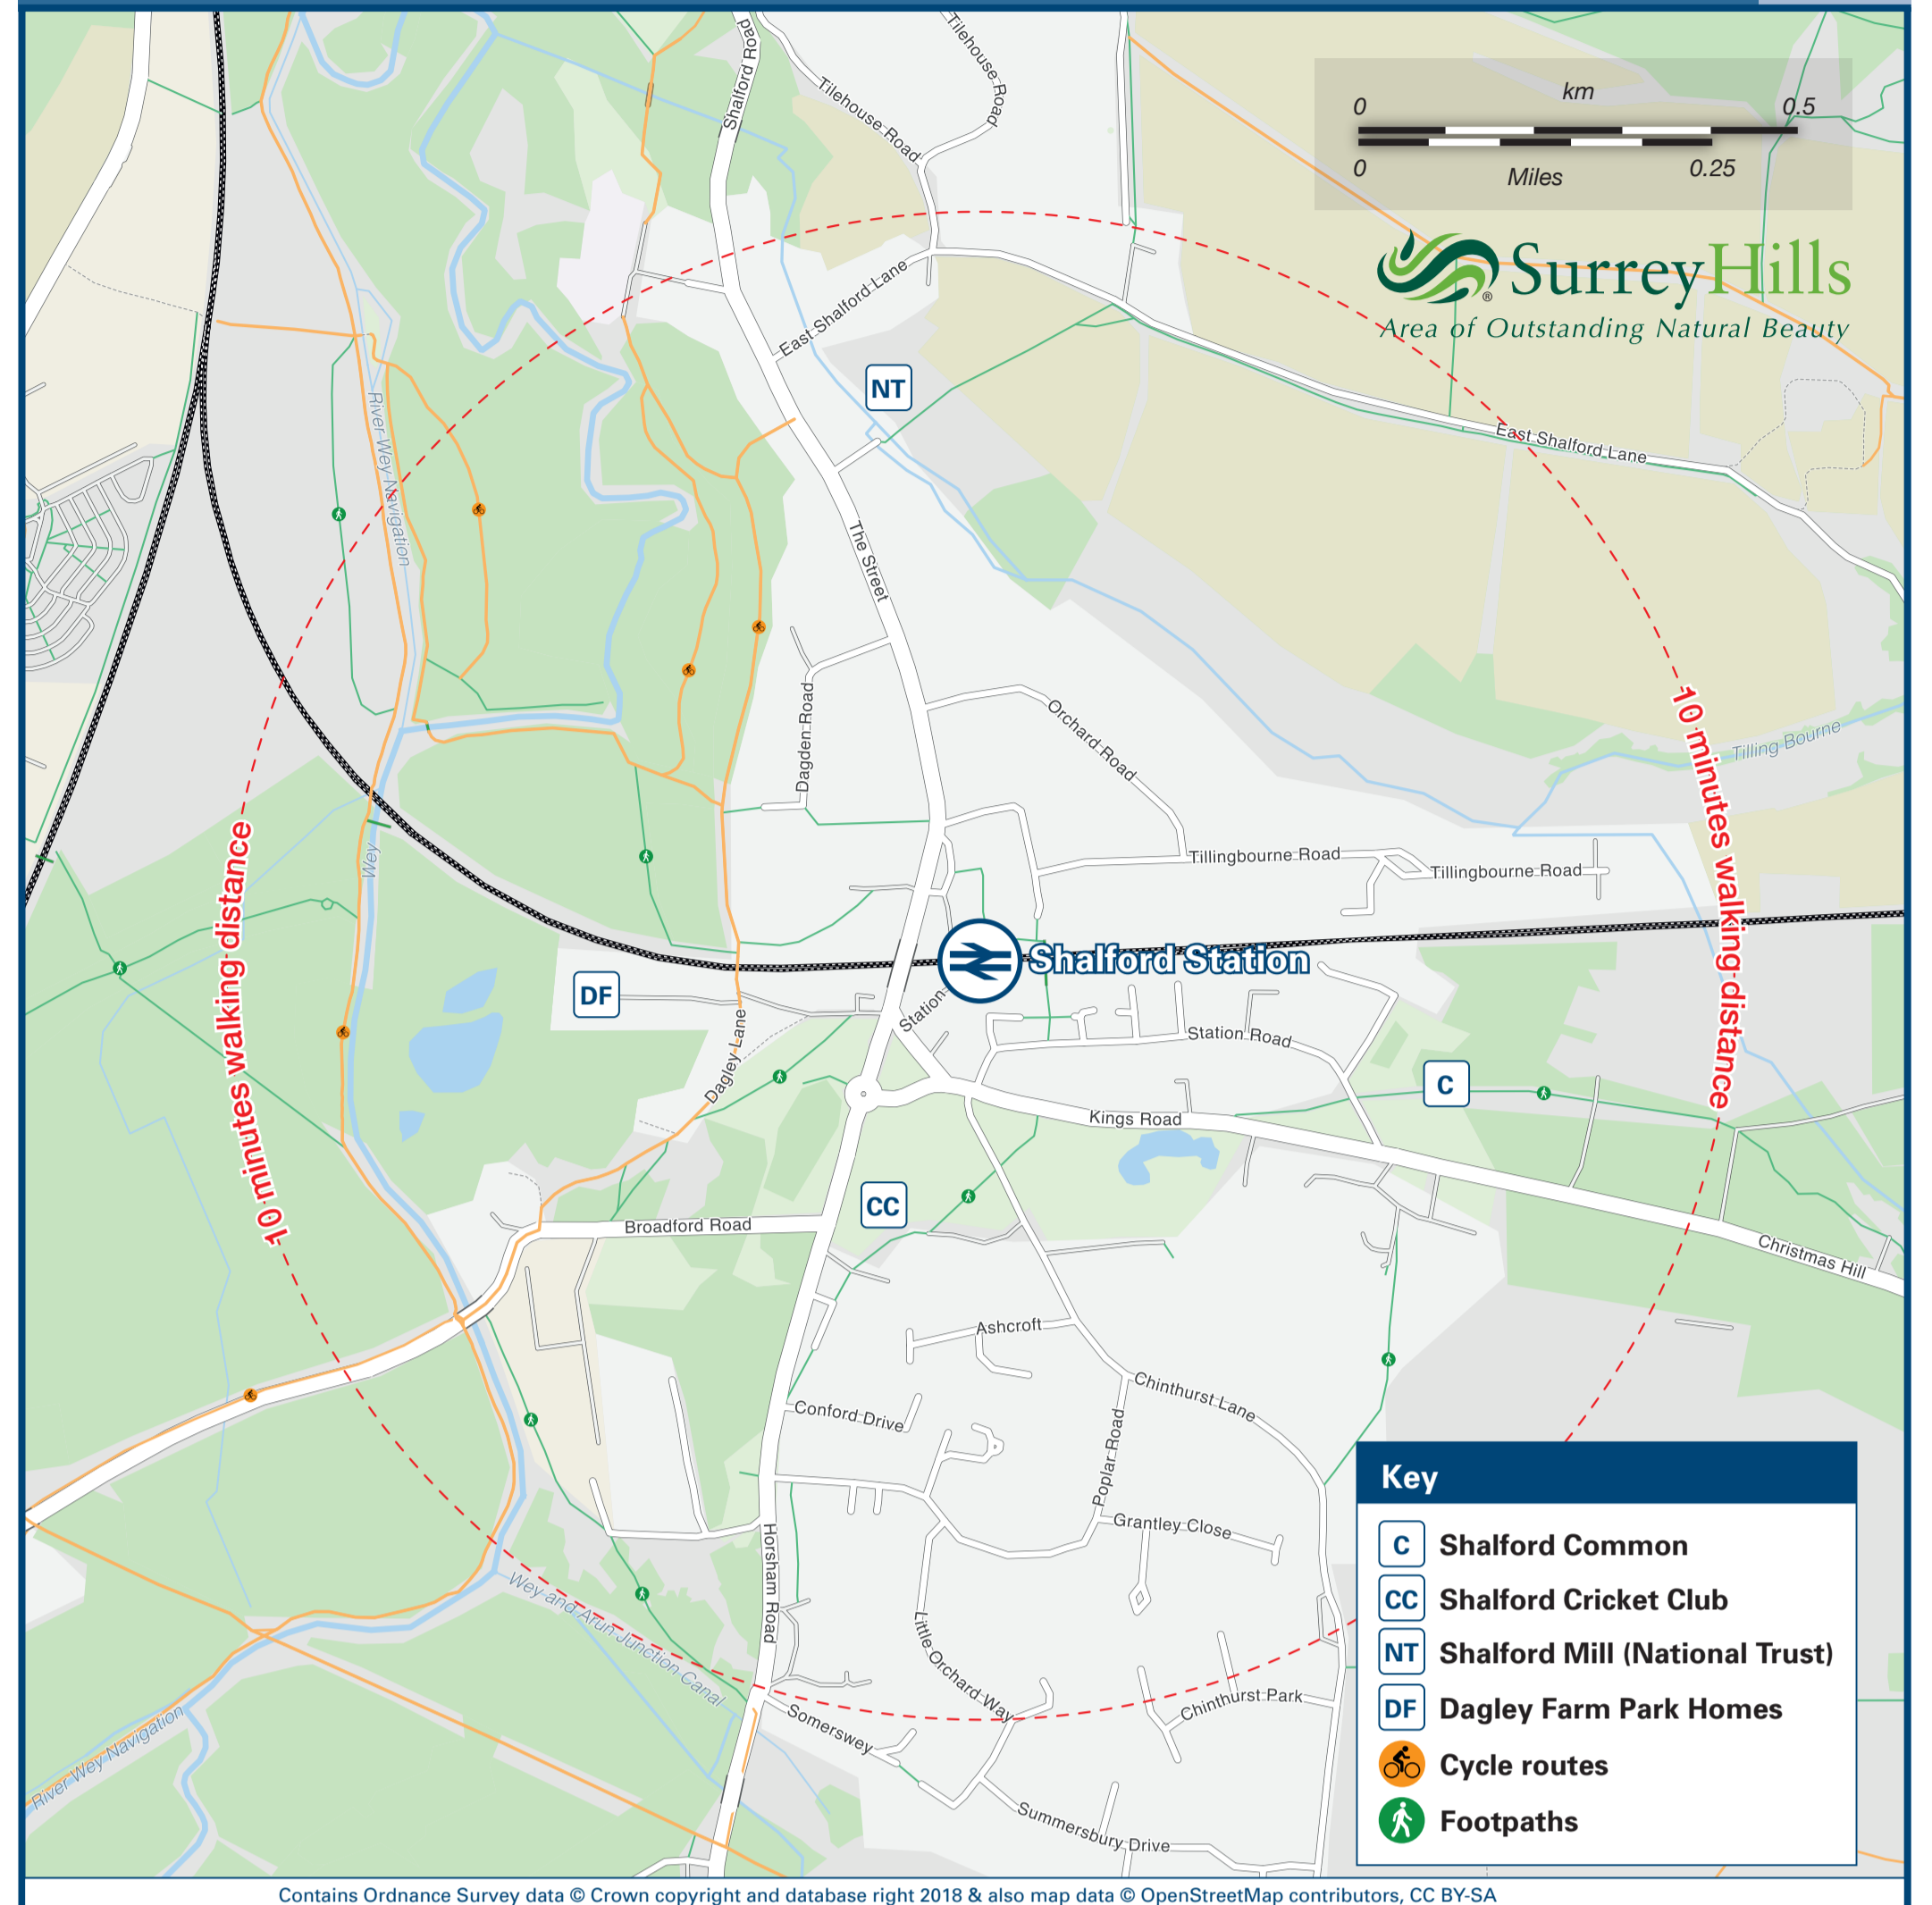

Shalford Station

Onward Travel Information

Buses

Rail replacement buses/coaches depart from the station forecourt.

Local area map

Main destinations by bus

(Data correct at September 2019)

DESTINATION	BUS ROUTES	BUS STOP
Abinger Hammer	32	B
Albury	32	B
Birtley Green	24	B
Bramley	24, 53, 63	B
Broadbridge Heath	63	B
Brockham	32	B
Bucks Green	63	B
Chilworth	32	B
Cranleigh (and Cranleigh Village Hospital)	24, 53, 63	B
Dorking	32	B

DESTINATION	BUS ROUTES	BUS STOP
Ellen's Green	63	B
Ewhurst	53	B
Gomshall	32	B
Guildford	24, 32, 53, 63	A
Horsham (Bus Station/Town Centre)	63	B
Palmers Cross	24	B
Rowly	53, 63	B
Rudgwick	63	B
Shamley Green	53, 63	B
Shere	32	B

DESTINATION	BUS ROUTES	BUS STOP
Slinfold	63	B
Strood Green	32	B
Westcott	32	B
Wonersh	53, 63	B
Wotton	32	B

Notes

Bus routes 24 and 63 operate Mondays to Saturdays.
 Bus routes 32 and 53 operate daily, Mondays to Sundays.
 For bus times please see bus stop timetables or contact Traveline.
 AONB Surrey Hills (AONB) www.surreyhills.org
 Direct trains operate to this destination from this station.