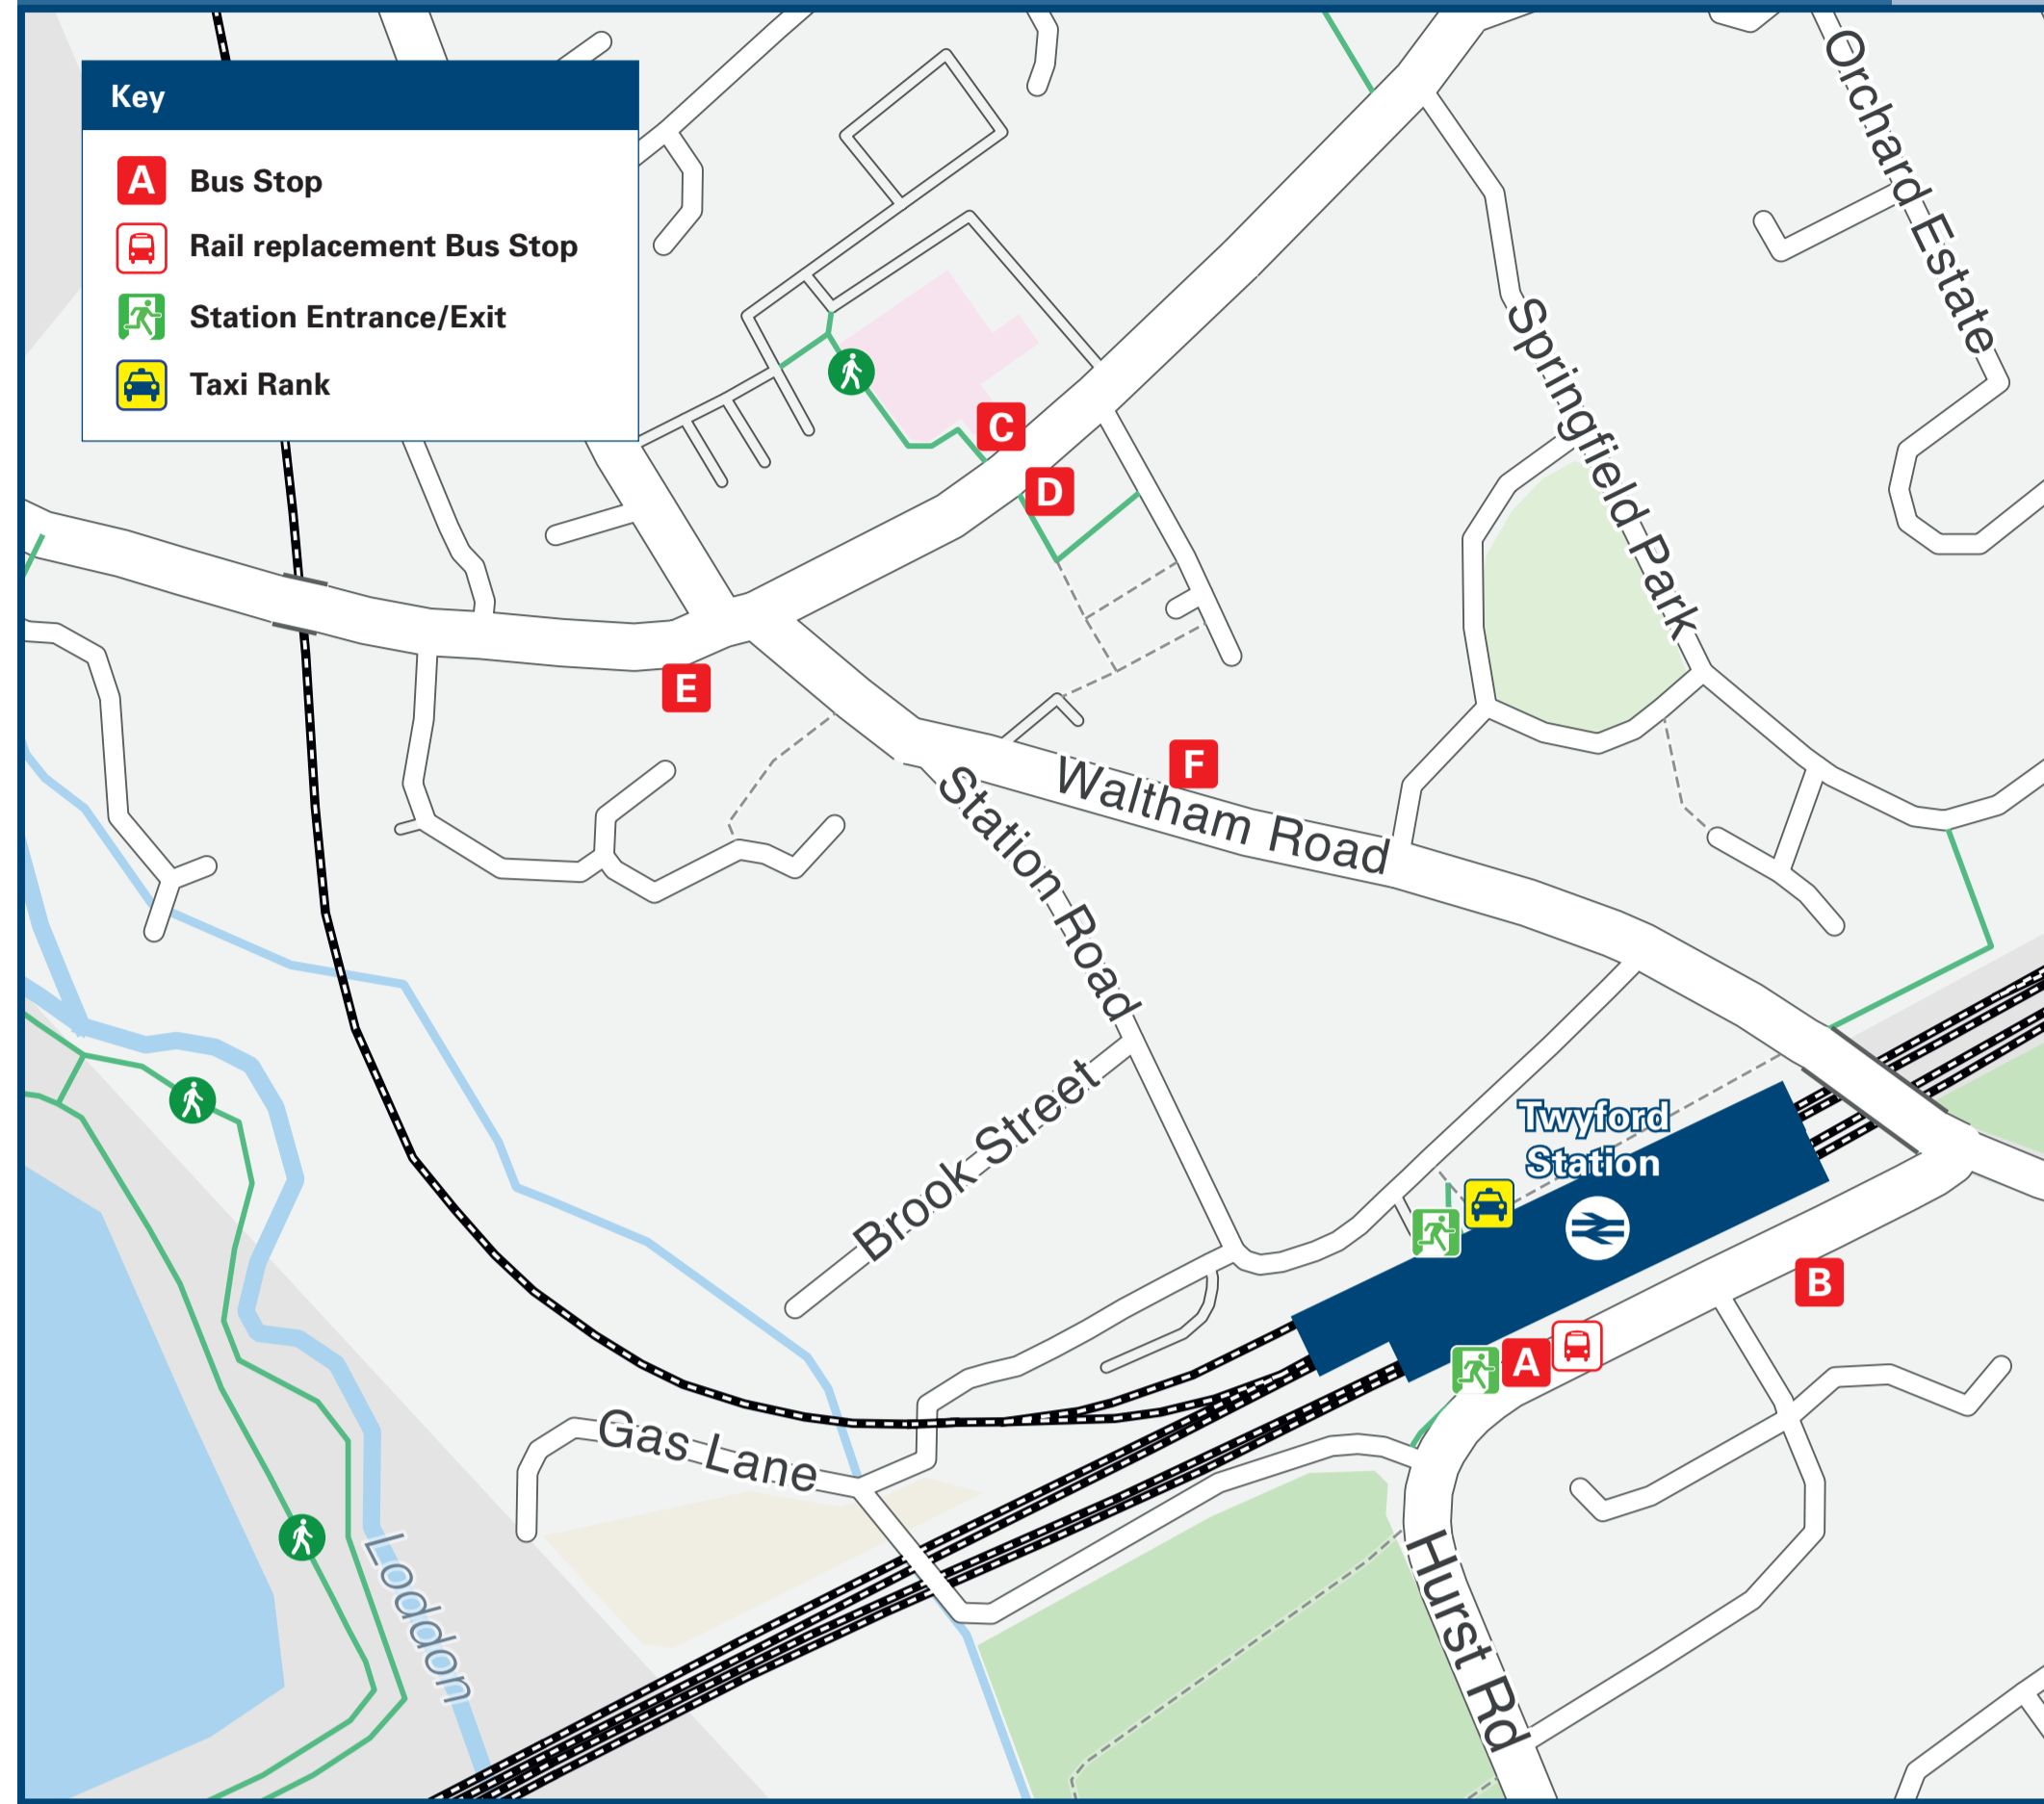

Twyford Station

Onward Travel Information

Buses and Taxis

Rail replacement buses/coaches depart from the bus stop on Hurst Road in the direction of Waltham Road (Bus Stop A on the map above).

Local area map

Main destinations by bus

(Data correct at September 2019)

DESTINATION	BUS ROUTES	BUS STOP
Charvil	128, 129	A
	127*, 850	D
	127*, 128, 129, 850	E
Davis Street (Dinton Pastures)	128, 129	B F
Emmbrook (Reading Road)	129	B F
Hare Hatch	127*	C
Henley-on-Thames	850	C
High Wycombe	850	C
Hurst	128	B F
Knowl Hill	127*	C
Maidenhead	127*	C
Marlow	850	C
Reading College	128, 129	A
	127*, 850	D
	127*, 129, 850	E

DESTINATION	BUS ROUTES	BUS STOP
Reading (Town Centre)	128, 129	A
	127*, 850	D
	127*, 129, 850	E
Sonning Village	128, 129	A
	127*, 850**	D
	127, 129, 850**	E
Sutton Business Park (London Road)	128, 129	A
	127*, 850	D
Twyford (Amberley Drive)	127*, 129, 850	E
	850	C
Twyford (Broad Hinton)	128, 129	B F
Upper Wargrave (Highfield Park)	127*	C
Wargrave	850	C
Whitley Green	128, 129	B F
Winnersh (Crossroads)	128, 129	B F

DESTINATION	BUS ROUTES	BUS STOP
Wokingham	128, 129	B F
	128	A
Woodley	127*	D
	127*, 128	E

Notes

Bus routes 128 and 850 operate Mondays to Saturdays.
 Bus route 129 operates Mondays to Fridays only.
 * Bus route 127 operates Saturdays only.
 ** Bus route 850 calls at Sonning A4 Bath Road, not the village centre.
 Direct trains operate to this destination from this station.
 Change trains at Maidenhead for Marlow.