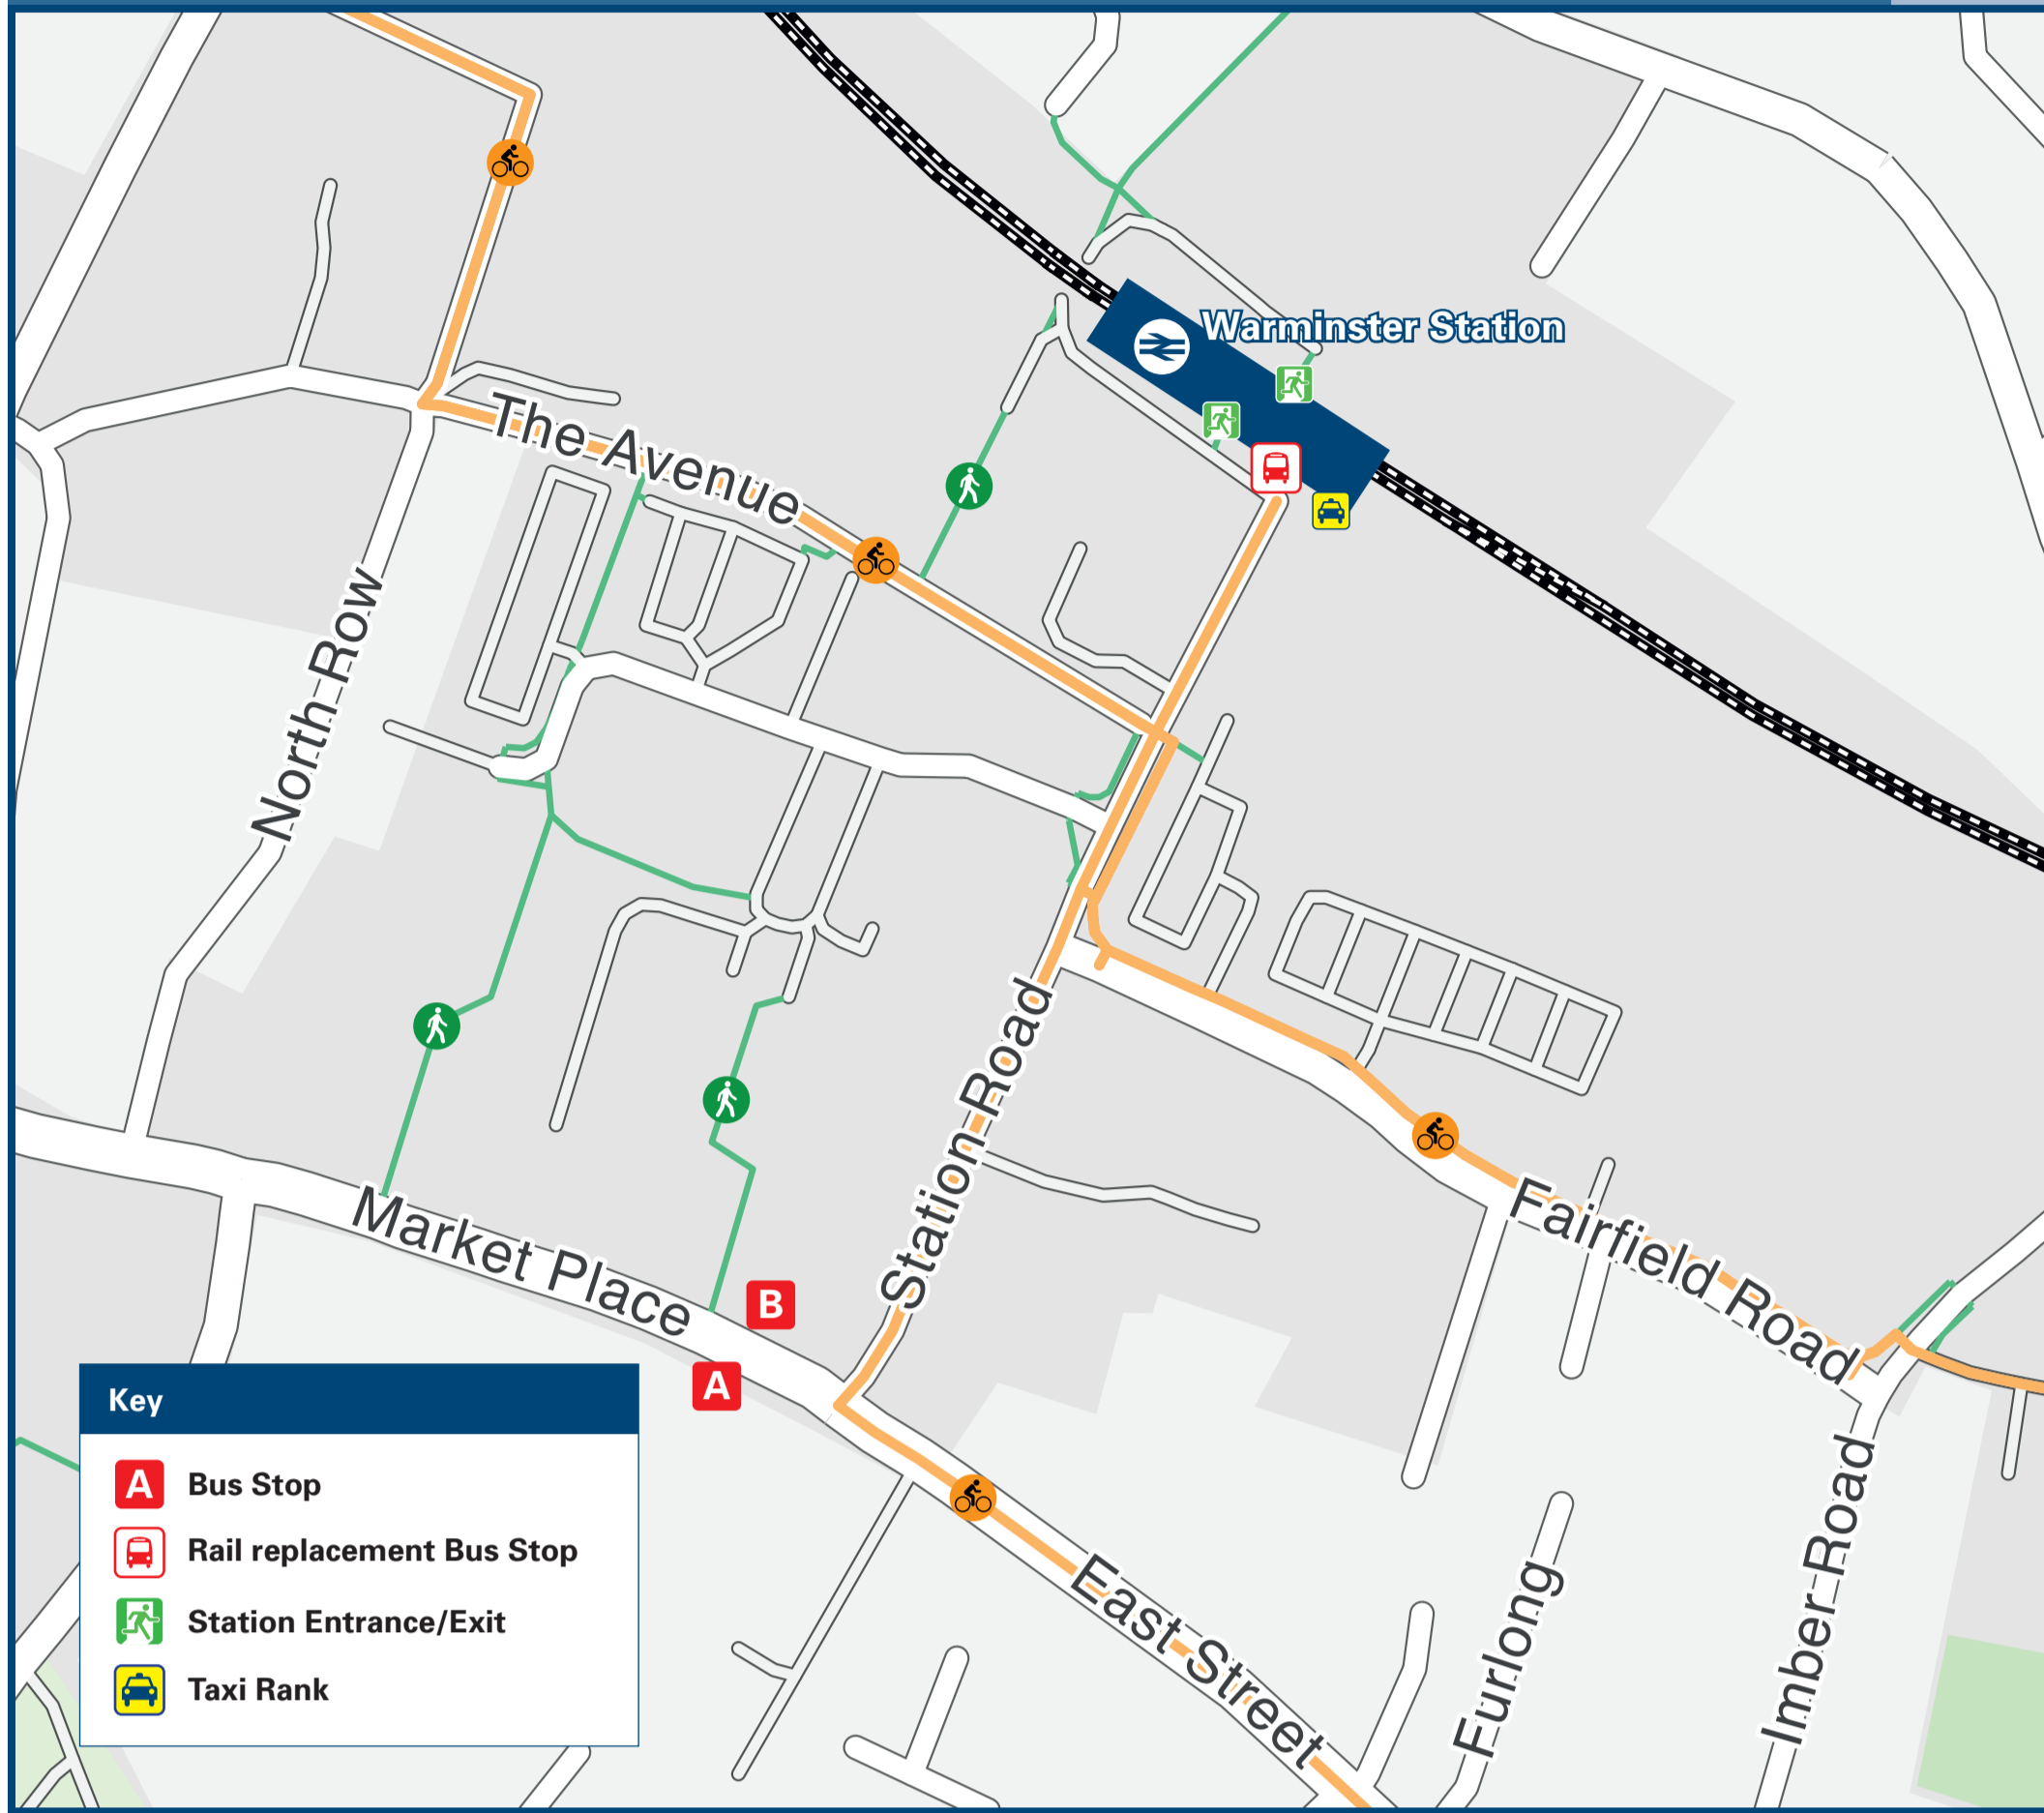

Warminster Station

Onward Travel Information

Buses and Taxis

Rail replacement services from the bus stop adjacent to the station entrance.