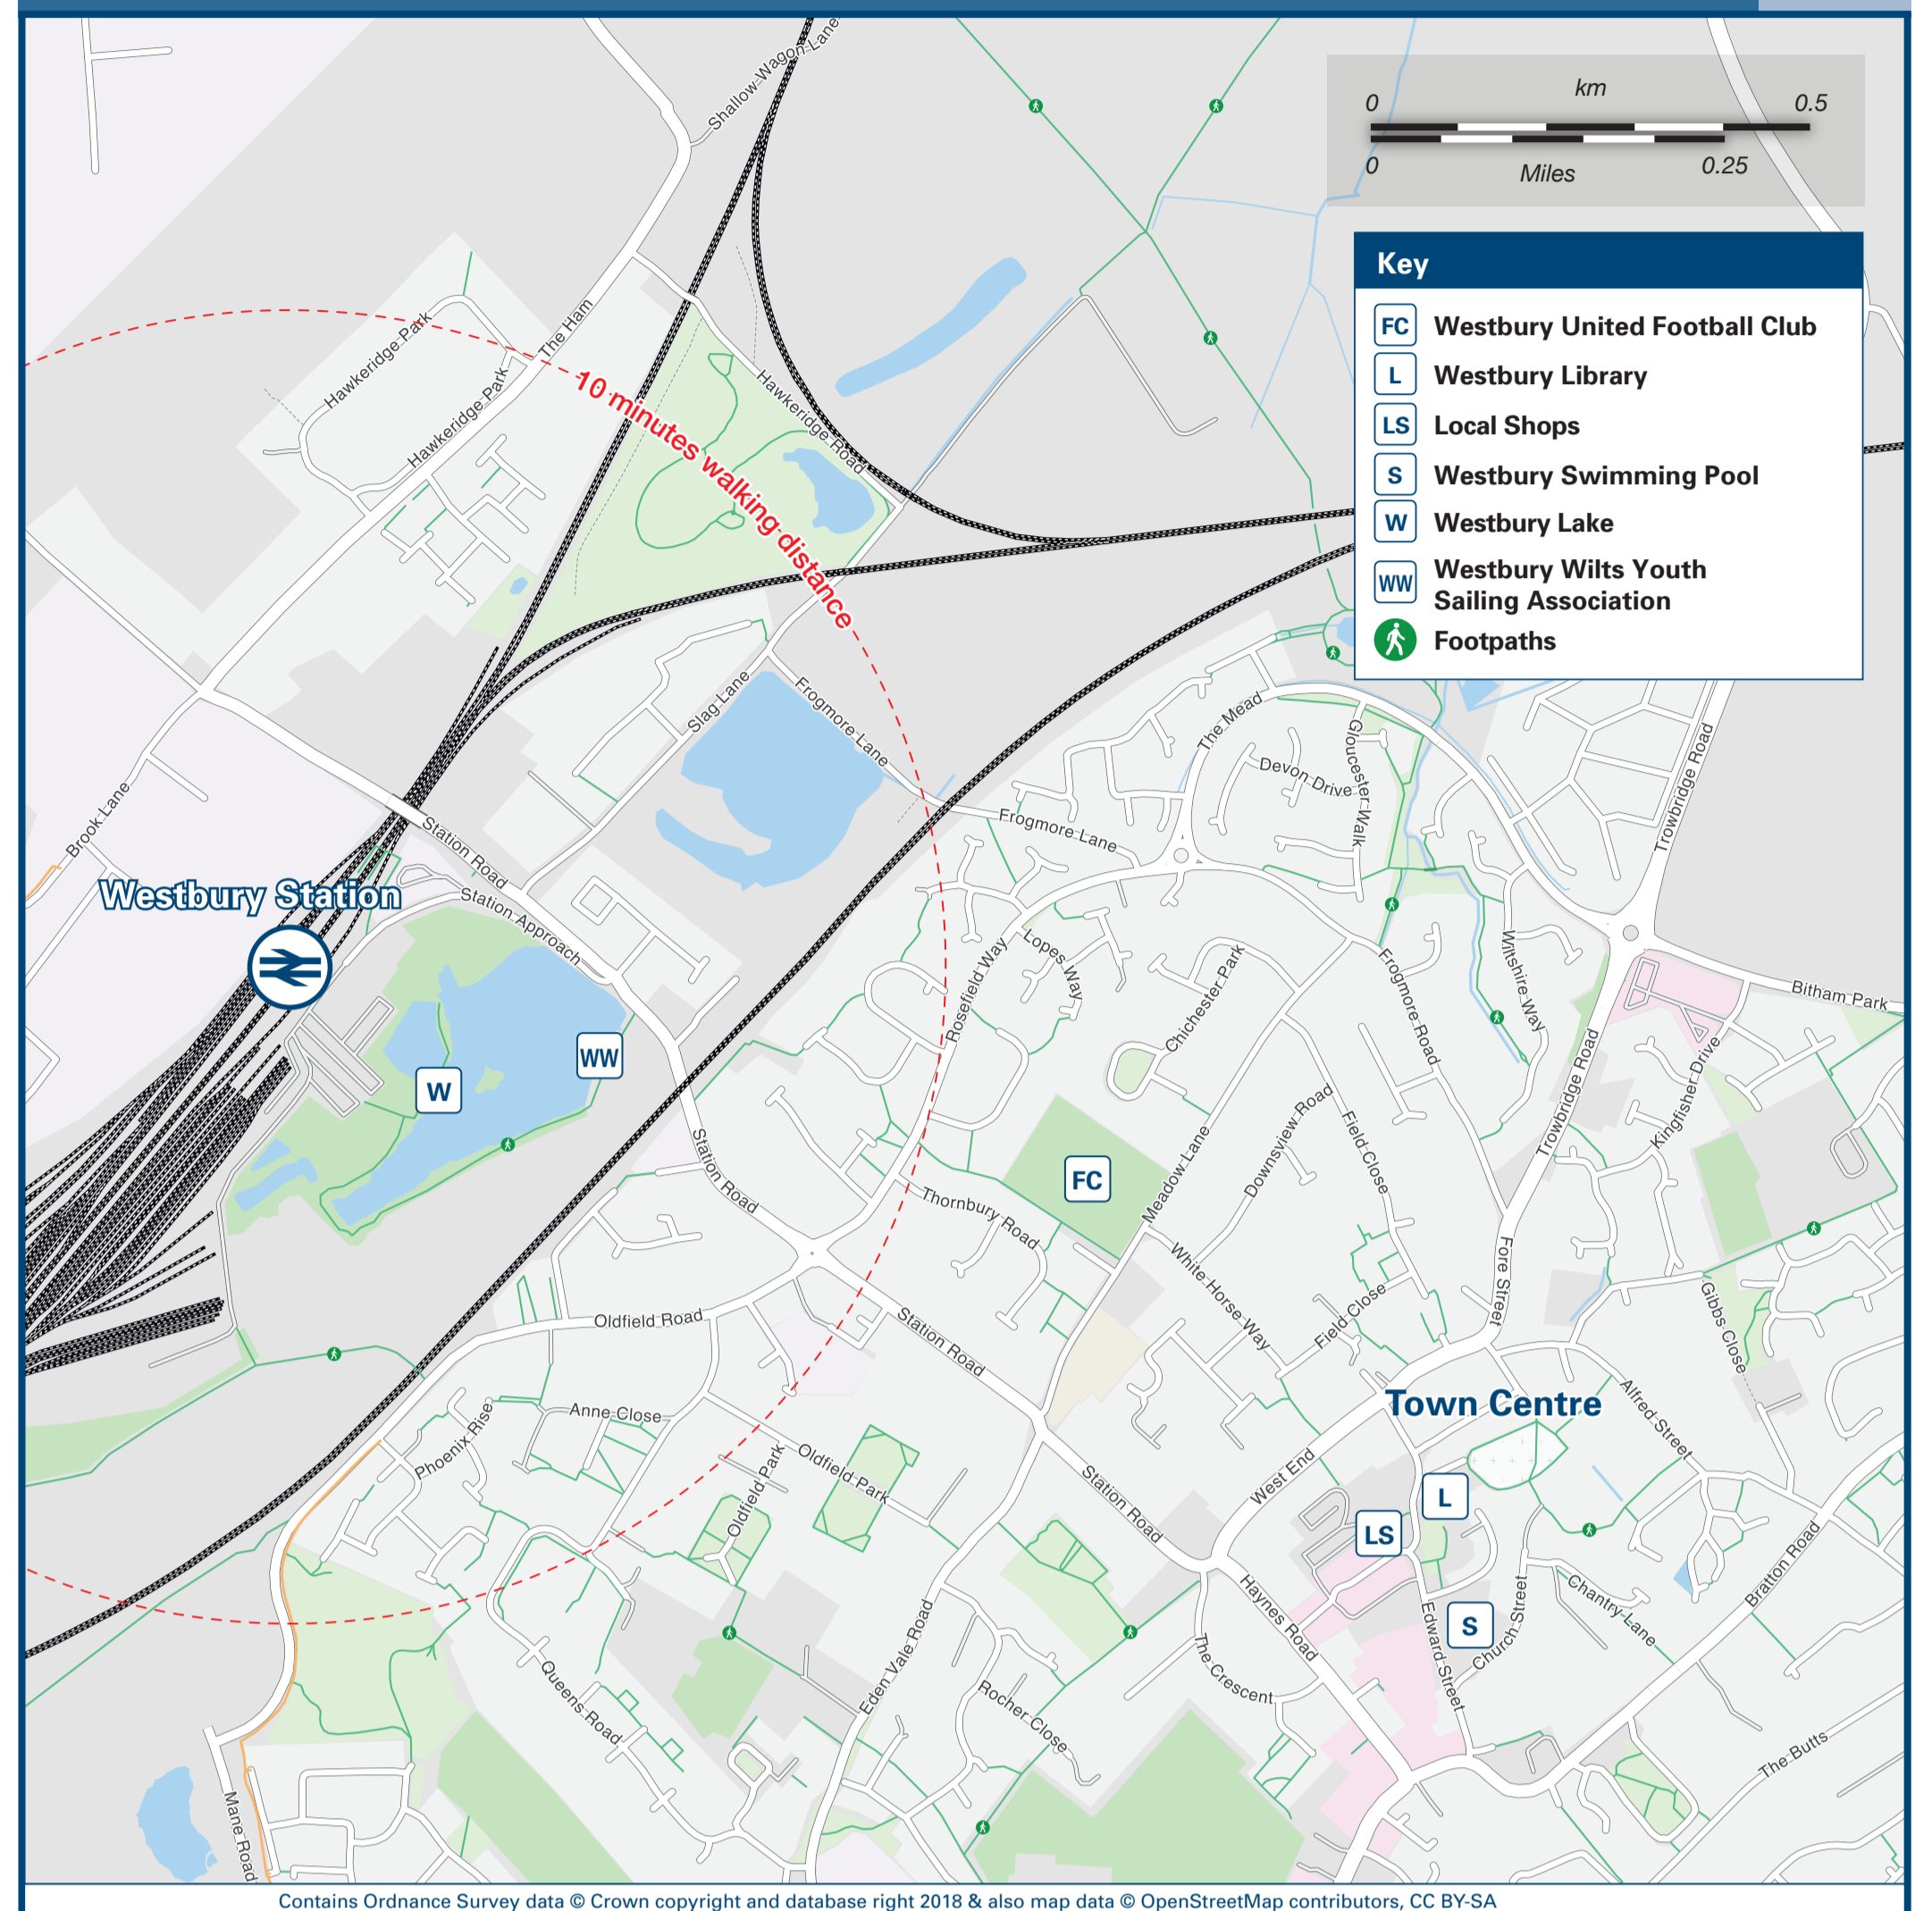

Westbury Station

Onward Travel Information

Buses and Taxis

Rail replacement services from the bus stop adjacent to the ticket office.

Local area map

Main destinations by bus

(Data correct at August 2019)

DESTINATION	BUS ROUTES	BUS STOP	DESTINATION	BUS ROUTES	BUS STOP	DESTINATION	BUS ROUTES	BUS STOP
Bath	D1	B	Limpley Stoke	D1	B	West Lavington	87	A
Boreham	D1	C	Market Lavington	87	A	West Wilts Industrial Estate	D1	B
Bradford-on-Avon	D1	B	Potterne	87	A	Wilton	D1*	C
Bratton	87	A	Salisbury	D1*	C	Winsley	D1	B
Claverton	D1	B	South Newton	D1*	C	Yarnbrook	D1, 87	B
Codford St Mary (& St Peter)	D1*	C	Steeple Langford	D1*	C			
Devizes	87	A	Trowbridge	D1, 87	B			
Edington	87	A	Upton Lovell	D1*	C			
Erlestone	87	A	Upton Scudamore	D1	C			
Great Cheverell	87	A	Warminster	D1	C			
Hawkeridge	D1	B						
Heytesbury	D1*	C						
Heywood Turn	D1	B						
Heywood Village	87	B						
			Westbury (Town Centre)	87	A			
				D1	C			

Notes

Bus route D1 operates daily.
 Bus route 87 operates a limited service on Mondays to Saturdays only.
 Direct trains operate to this destination from this station.
 * No Sunday or Bank Holiday service to this destination.