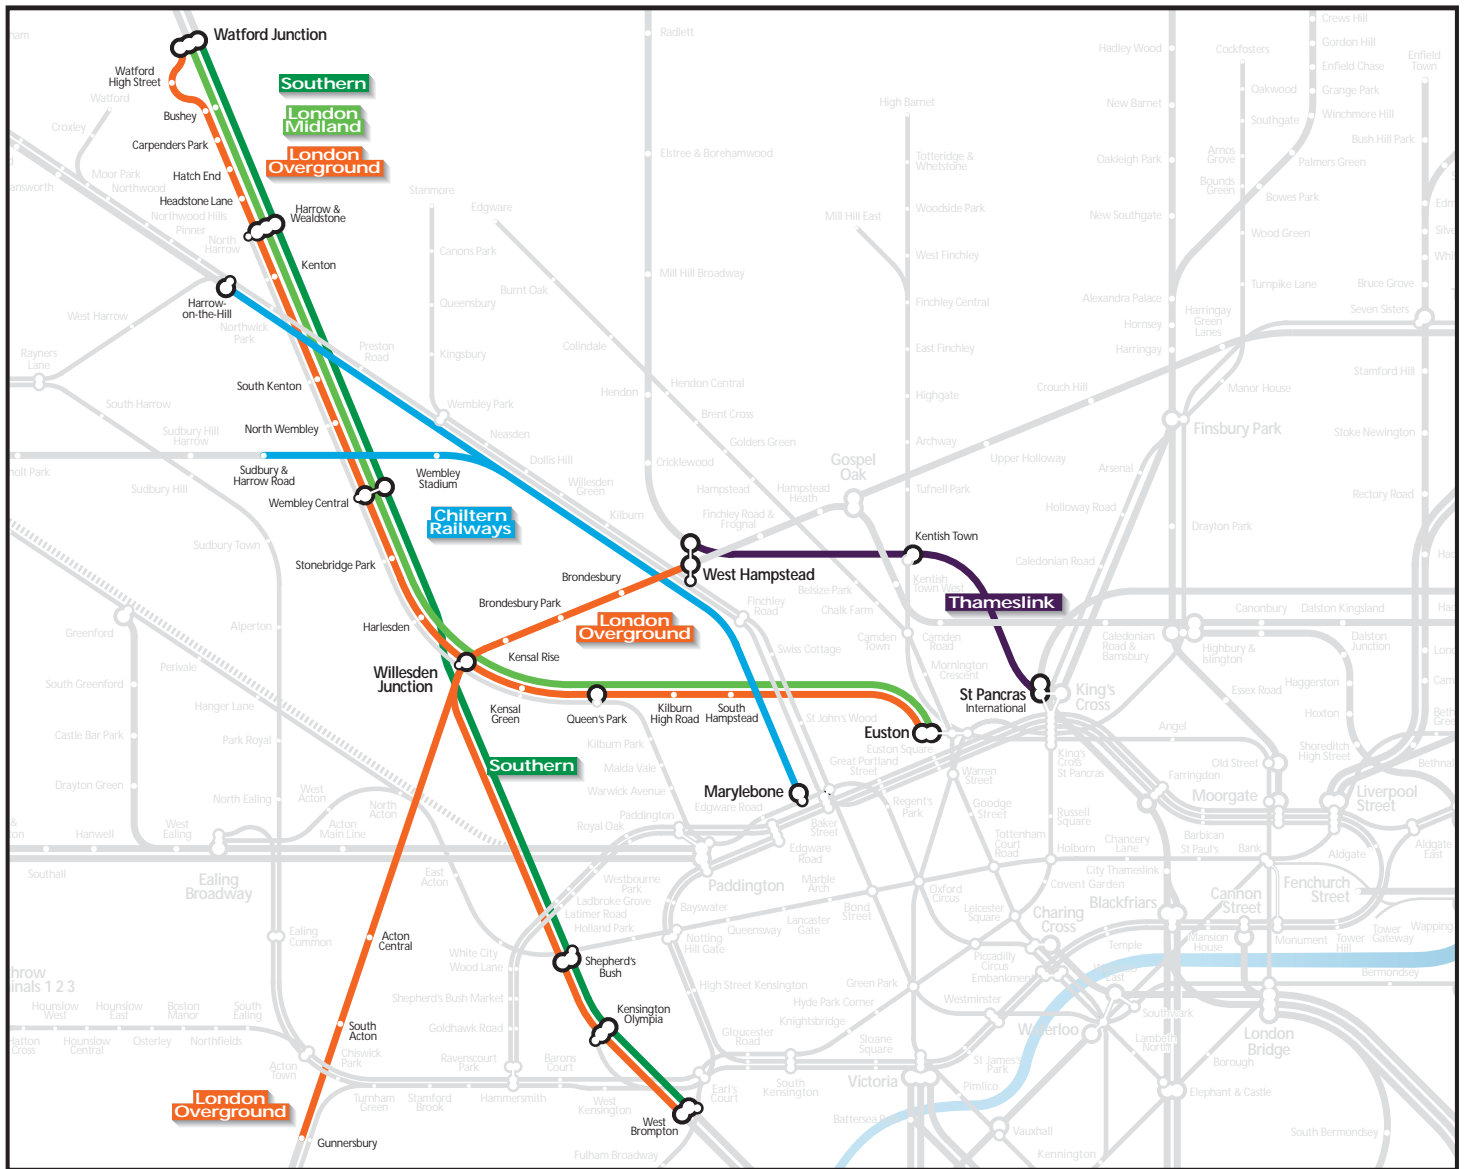

Alternative routes during disruption on London Overground

Watford Junction - Euston

Alternative route	Operator
Marylebone - Harrow-on-the-Hill	Chiltern Railways
Marylebone - Sudbury & Harrow Road	Chiltern Railways
St Pancras International - West Hampstead	Thameslink
Any reasonable route	London Buses
Euston - Watford Junction	London Midland
Any reasonable route	London Overground
Any reasonable route	London Underground
West Brompton - Watford Junction	Southern