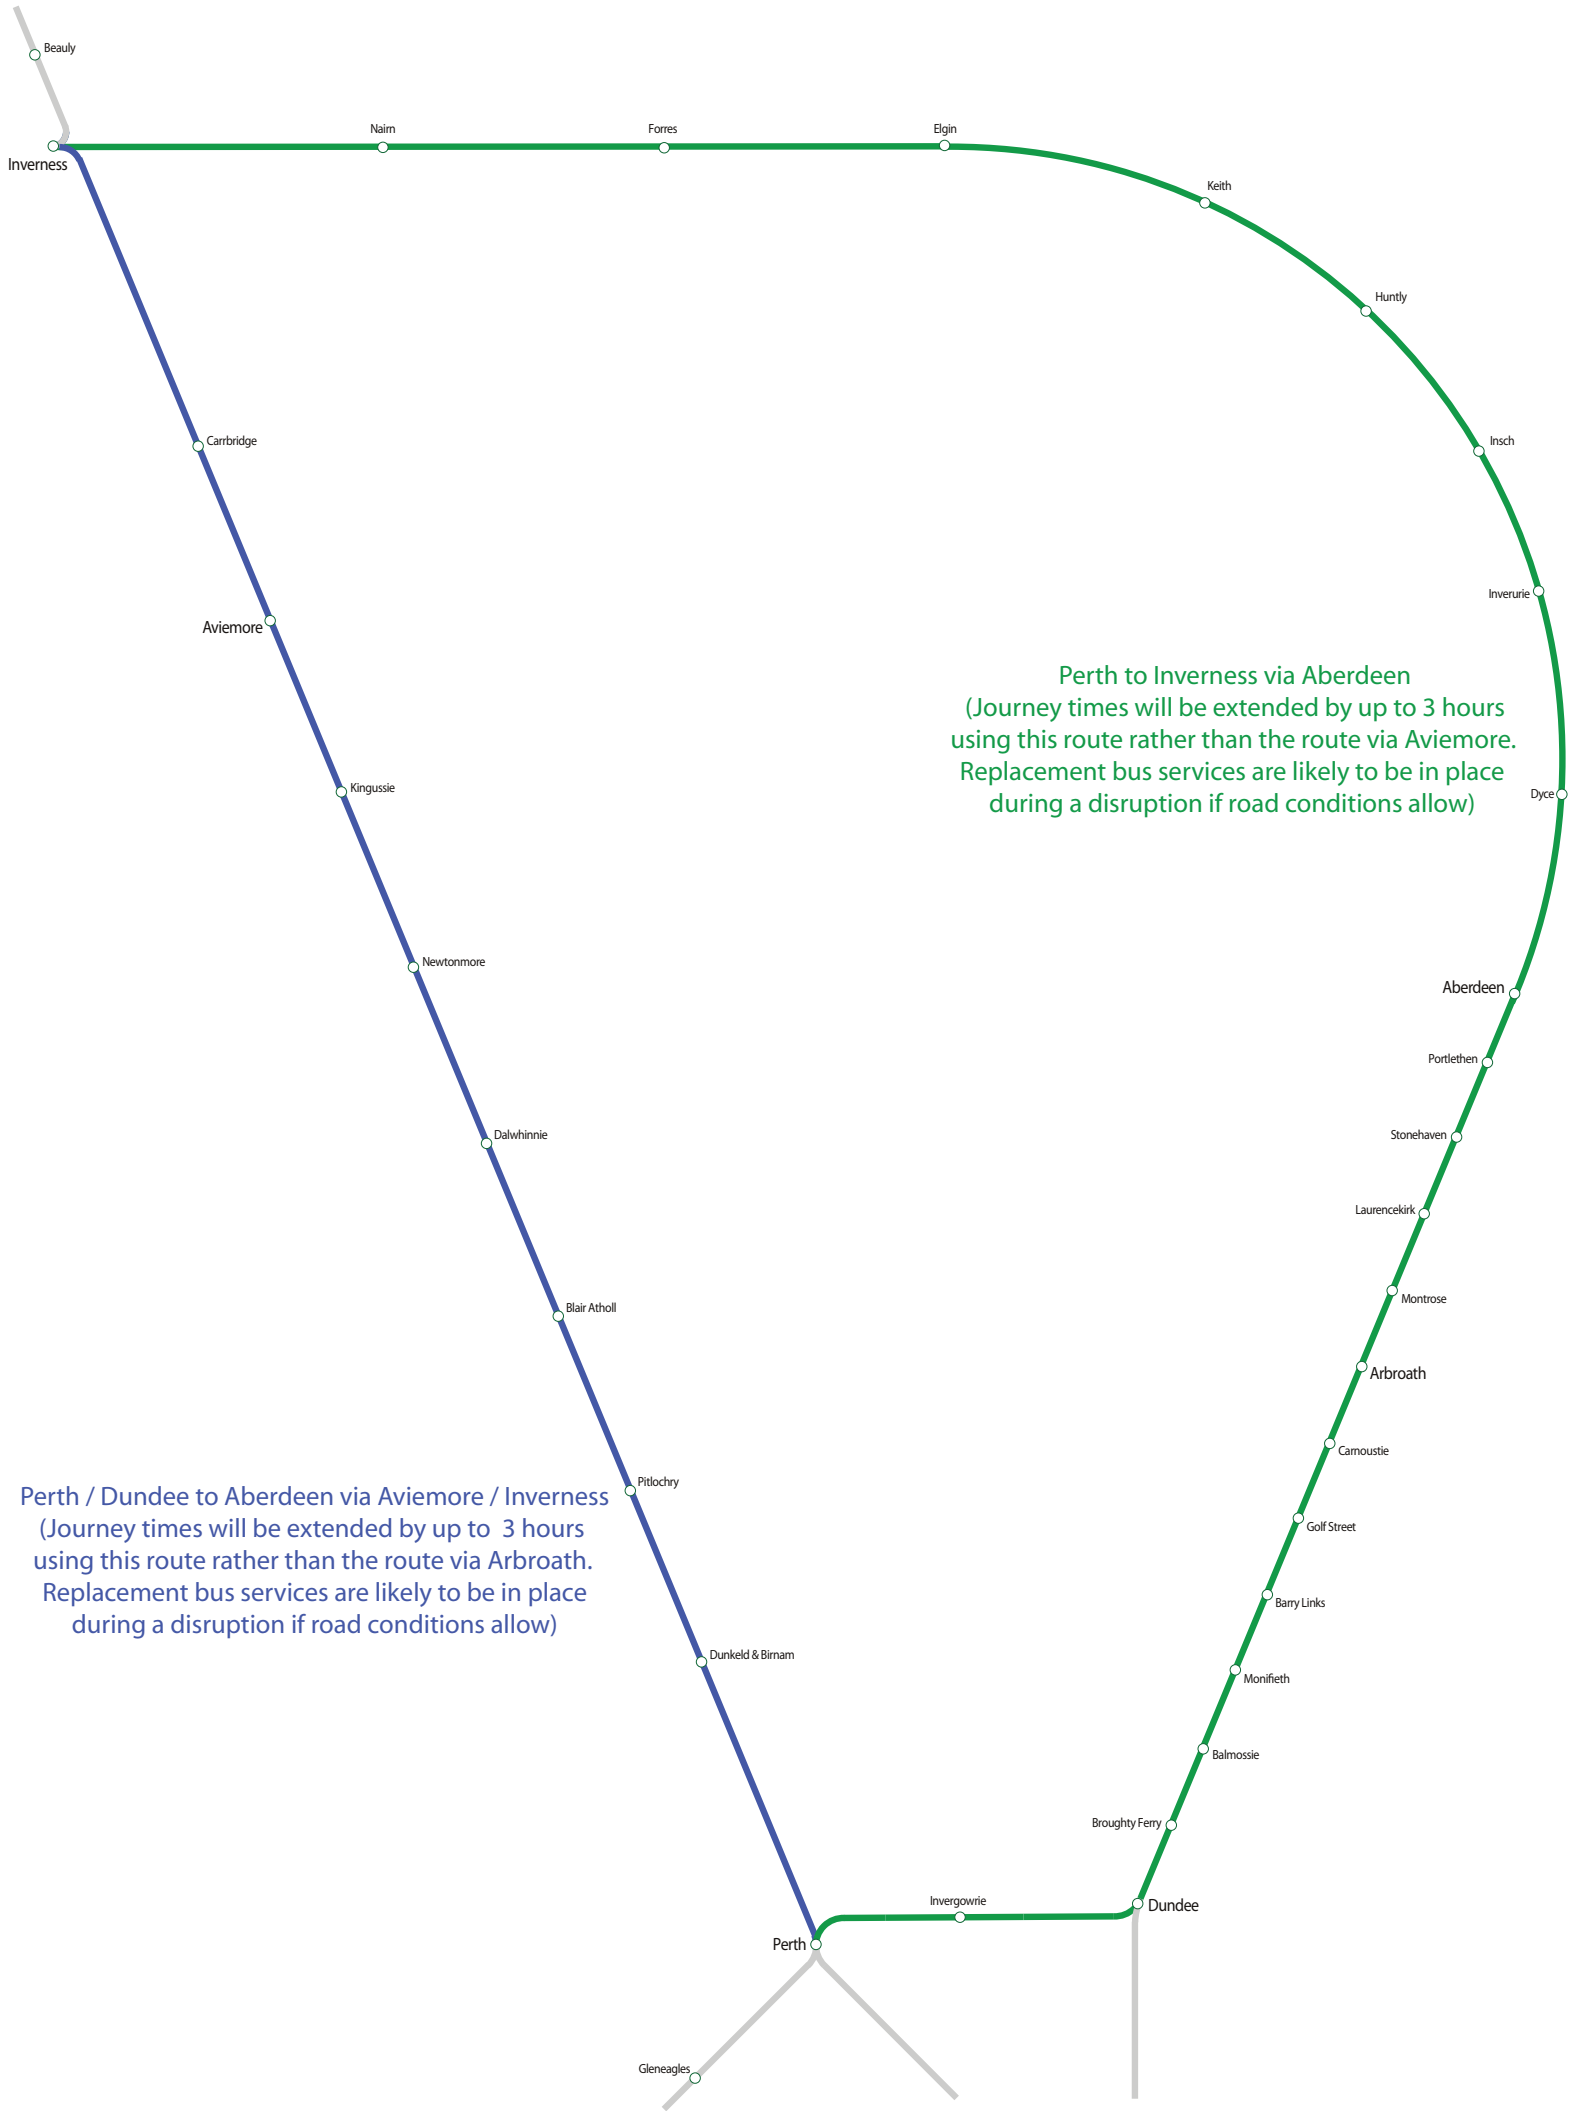

# ScotRail Alternative Routes during disruption: Between Perth and Inverness / Aberdeen

Perth to Inverness via Aberdeen  
(Journey times will be extended by up to 3 hours using this route rather than the route via Aviemore. Replacement bus services are likely to be in place during a disruption if road conditions allow)

Perth / Dundee to Aberdeen via Aviemore / Inverness  
(Journey times will be extended by up to 3 hours using this route rather than the route via Arbroath. Replacement bus services are likely to be in place during a disruption if road conditions allow)