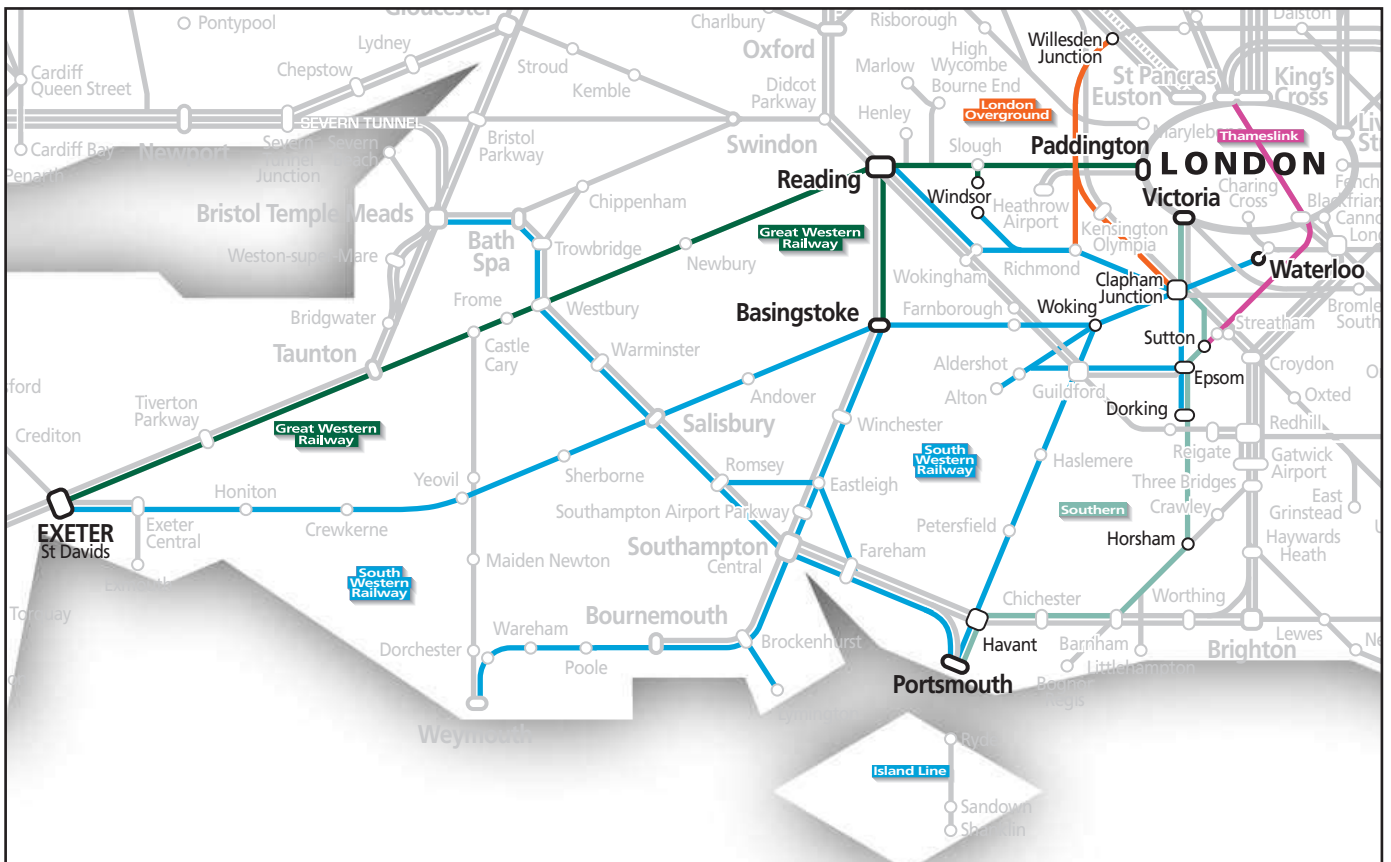

Alternative routes and ticket acceptance during disruption on South Western Railway

London map on page 2

South Western Railway route	Alternative routes	Operator
Wimbledon - Waterloo	Wimbledon - Sutton - Central London Thameslink stations	Thameslink / Southern
	Sutton - London Victoria	Southern
Clapham Junction - Waterloo	Clapham Junction - Victoria	Southern
Portsmouth - Guildford - Waterloo	Portsmouth - Horsham - Waterloo	Southern
Waterloo - Stoneleigh - Dorking / Epsom	Victoria - Sutton - Dorking / Epsom	Southern
Wimbledon - Waterloo	Wimbledon - Mitcham Junction / Croydon	Croydon Tramlink / Southern
	Mitcham Junction / Croydon - Victoria	
Reading - Waterloo	Reading - Basingstoke	Great Western Railway
	Reading - Paddington - Waterloo	Great Western Railway / London Underground
Windsor & Eton Riverside - Waterloo	Windsor & Eton Central - Paddington - Waterloo	Great Western Railway / London Underground
Waterloo - Exeter St Davids	Waterloo - Paddington - Exeter St Davids	Great Western Railway / London Underground
Basingstoke - Waterloo	Basingstoke - Reading	Great Western Railway
Richmond - London Waterloo	Richmond - Willesden Junction	London Overground
Clapham Junction - Waterloo	Clapham Junction - West Brompton / Willesden Junction	London Overground
Richmond - Waterloo	Richmond - Waterloo / Vauxhall	London Underground
Wimbledon - London Waterloo	Wimbledon - Waterloo / Vauxhall	London Underground

Alternative routes and ticket acceptance during disruption on South Western Railway

London map