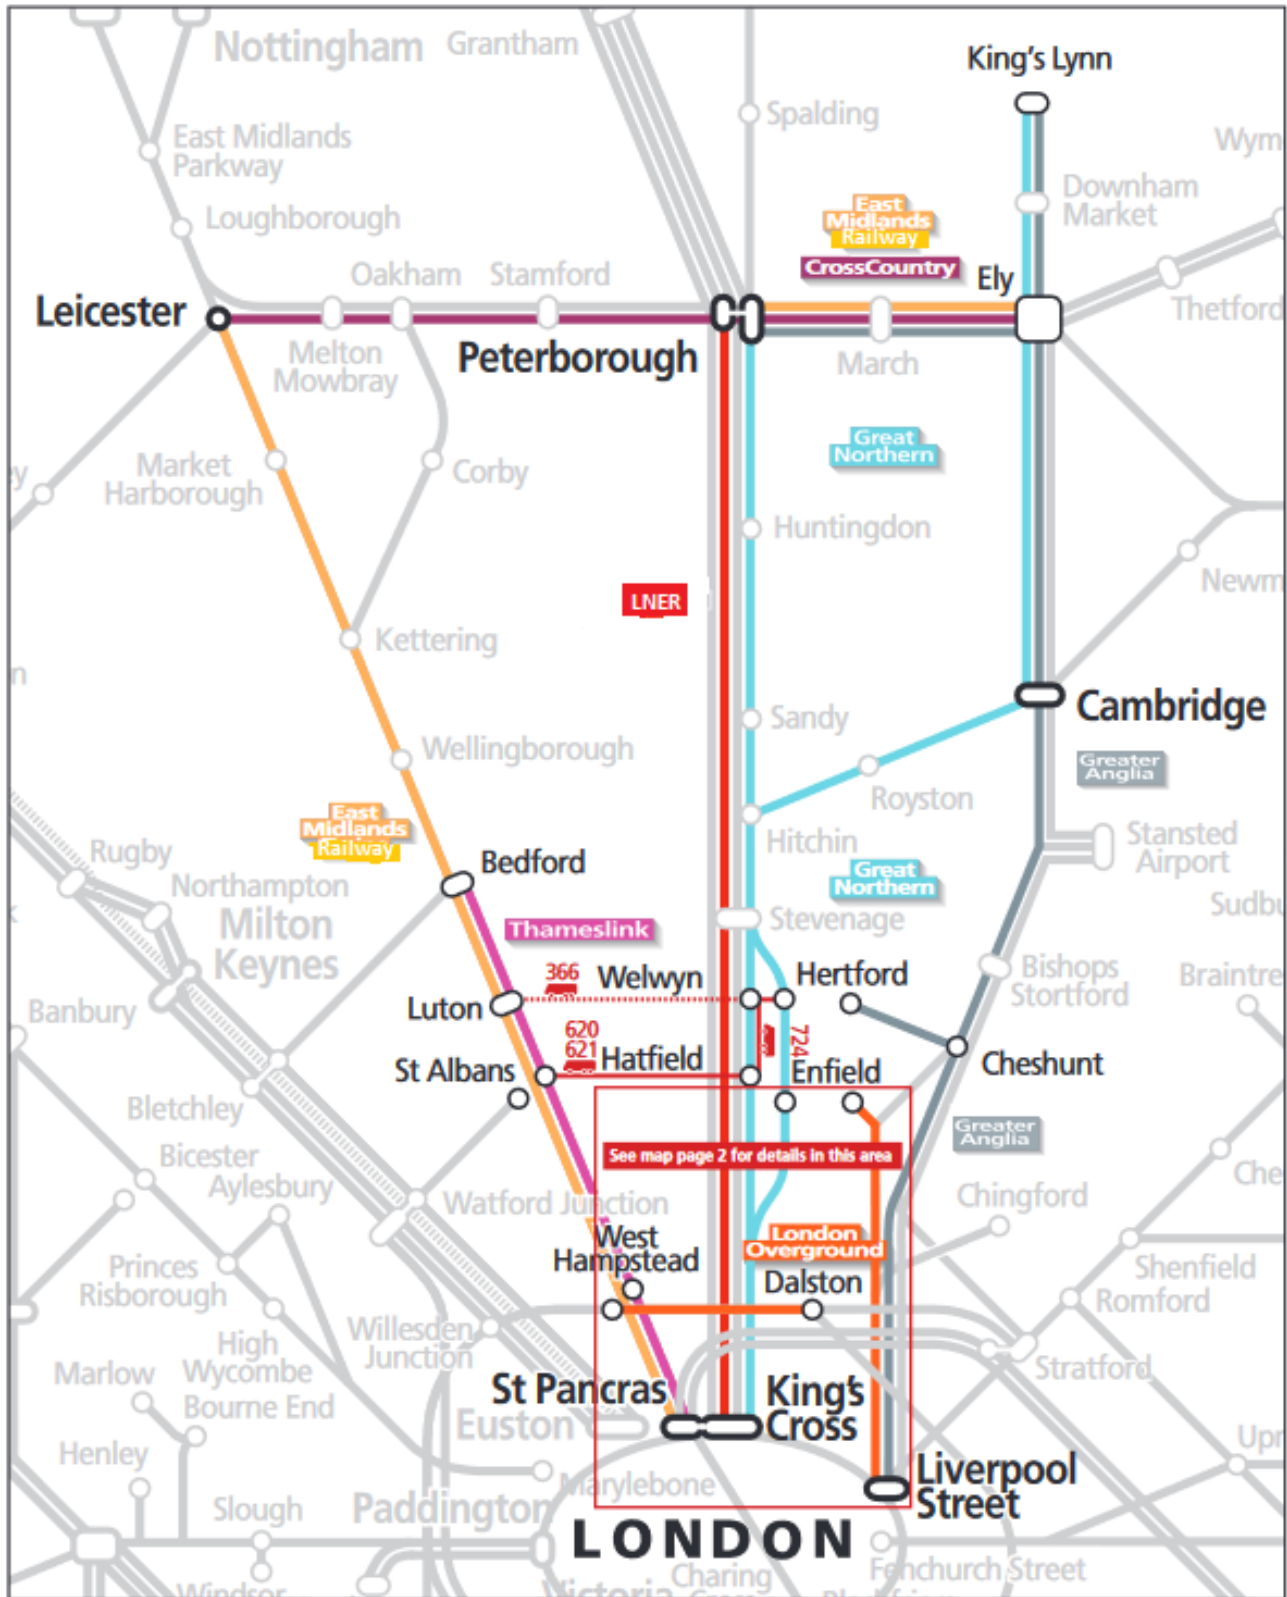

National Rail

Britain's train companies working together

Alternative routes and ticket acceptance during disruption on Great Northern

Great Northern

Page 1 Regional routes

- Bus route (GN tickets accepted)
- ⋯ Bus route (GN tickets may not be accepted)

Alternative routes and ticket acceptance during disruption on Great Northern

Page 2 London routes

— Key bus routes
GN tickets valid on all London bus routes to your destination