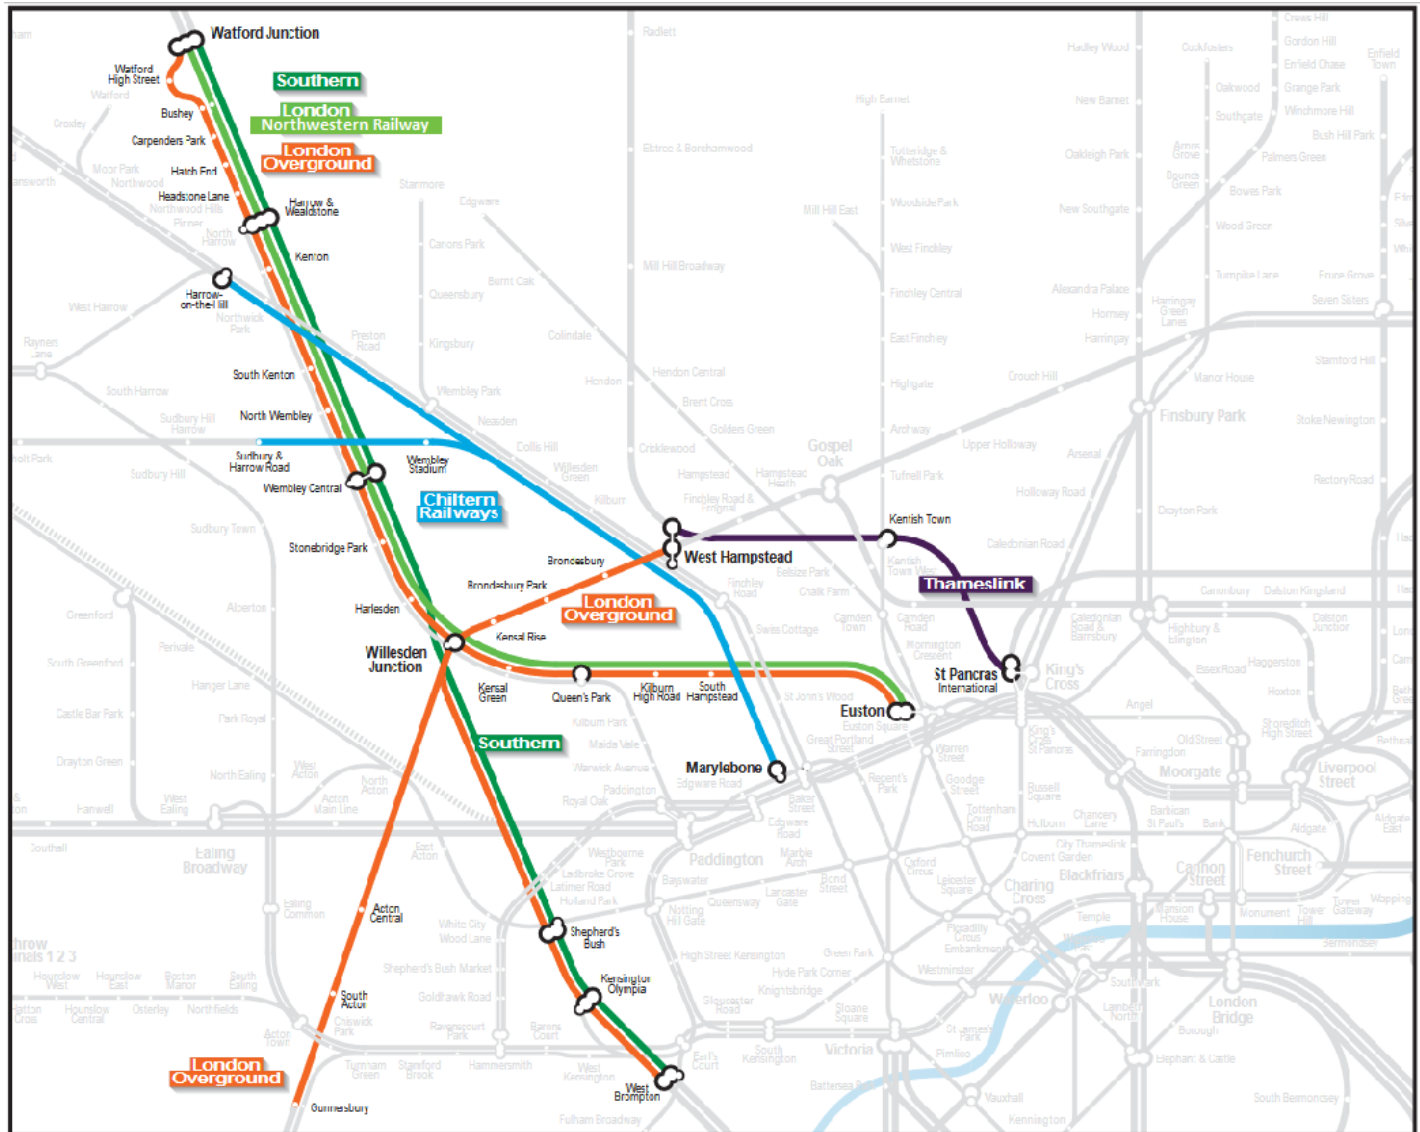

Alternative routes during disruption on London Overground

Watford Junction - Euston

Alternative route	Operator
Marylebone - Harrow-on-the-Hill	Chiltern Railways
Marylebone - Sudbury & Harrow Road	Chiltern Railways
St Pancras International - West Hampstead	Thameslink
Any reasonable route	London Buses
Euston - Watford Junction	London Northwestern Railway
Any reasonable route	London Overground
Any reasonable route	London Underground
West Brompton - Watford Junction	Southern