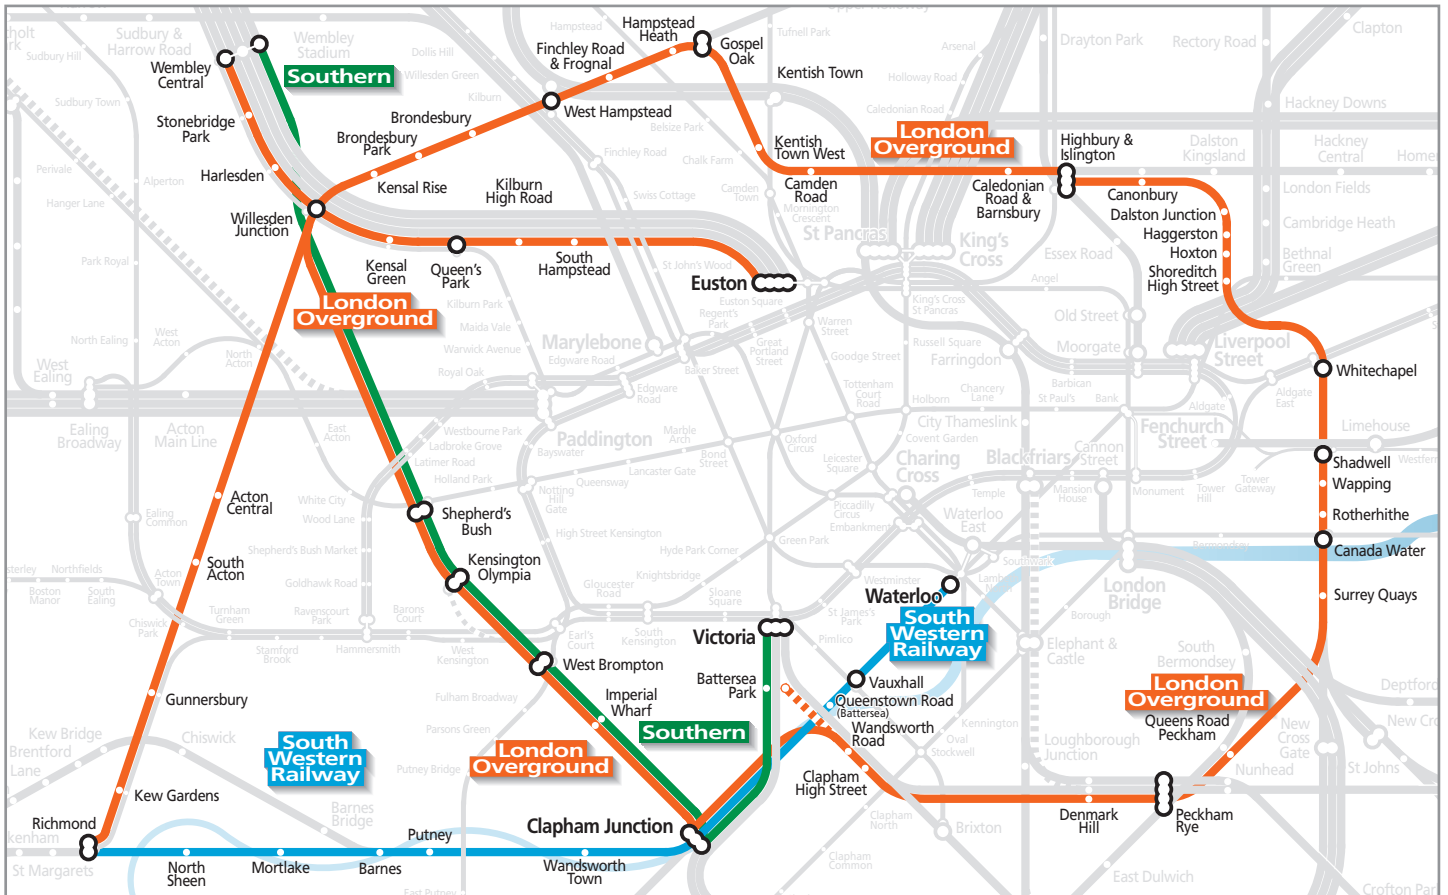

Alternative routes during disruption on London Overground

Willesden Junction - Clapham Junction

| Alternative route | Operator |
|------------------------------------|-----------------------|
| On reasonable routes | London Buses |
| On reasonable routes | London Overground |
| On reasonable routes | London Underground |
| Victoria - Clapham Junction | Southern |
| Clapham Junction - Wembley Central | Southern |
| Waterloo - Richmond | South Western Railway |