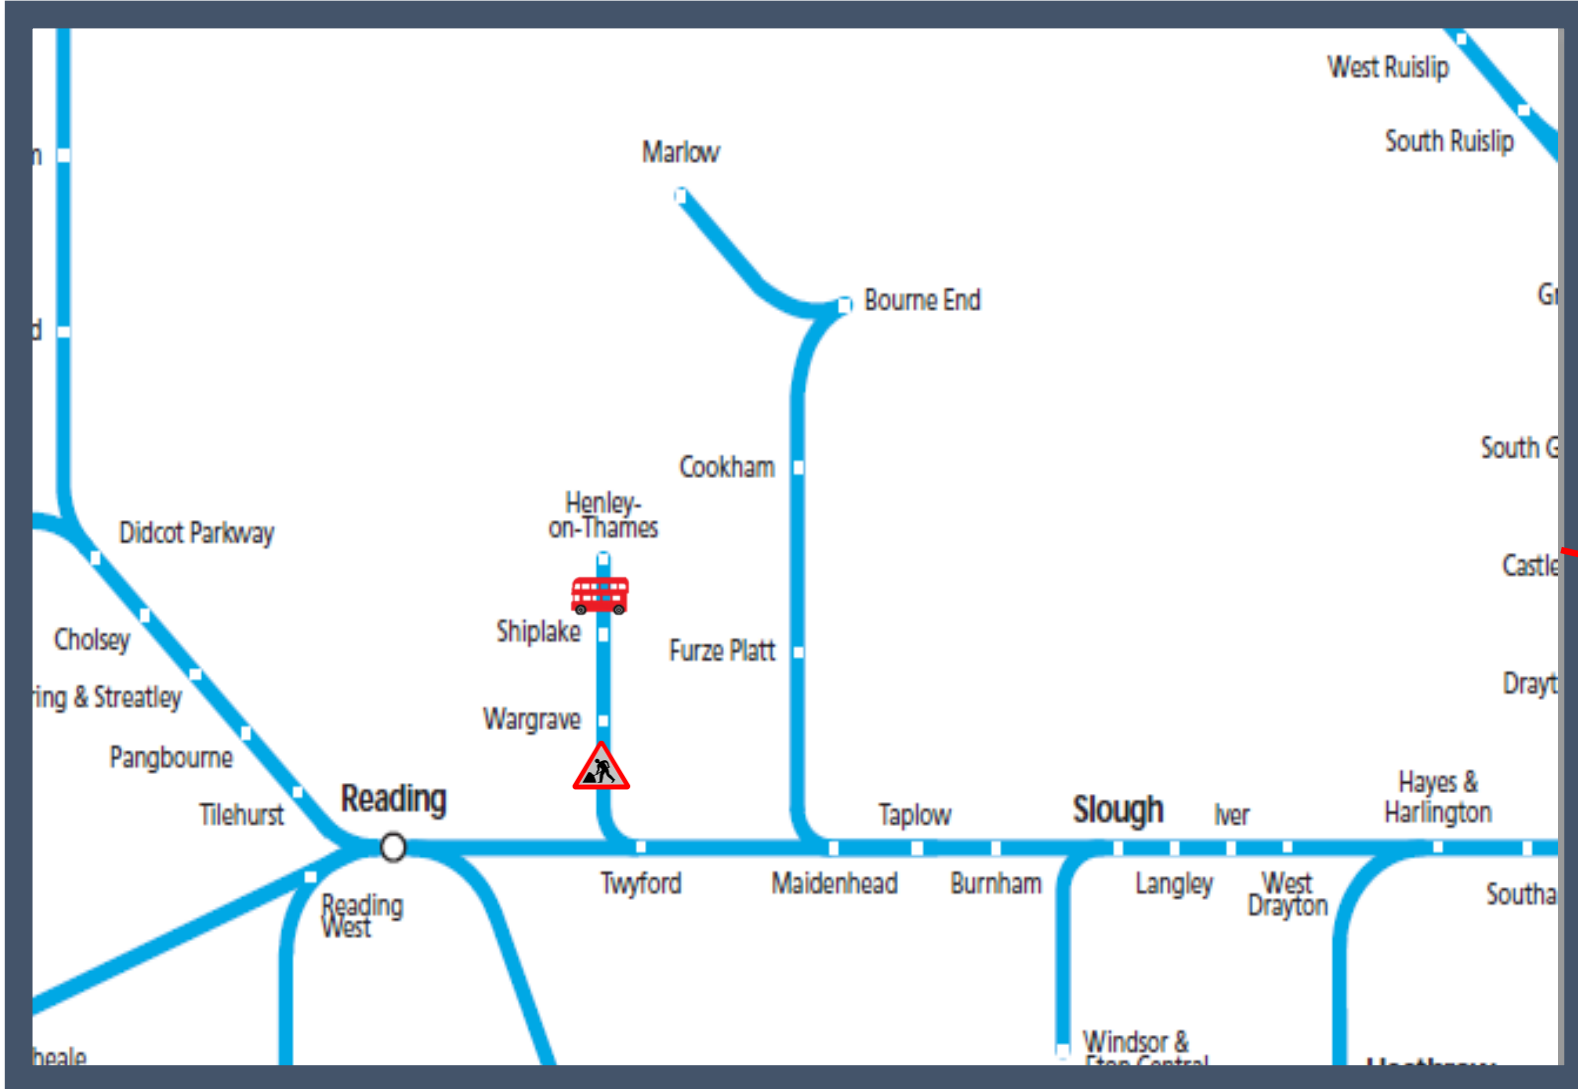

Engineering work is taking place between Twyford and Henley-on-Thames TOC affected: Great Western Railway

Key:	
	Engineering Works
	Bus Replacement Services