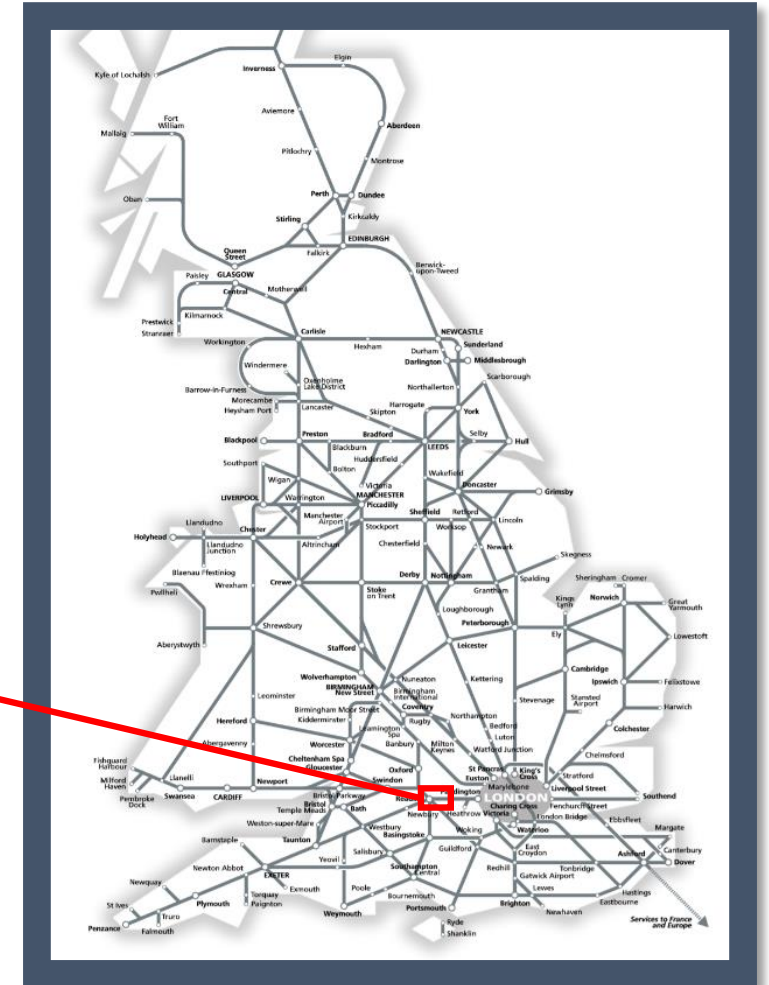

Engineering work is taking place between Twyford and Henley-on-Thames TOC affected: Great Western Railway

Key:	
	Engineering Works
	Bus Replacement Services