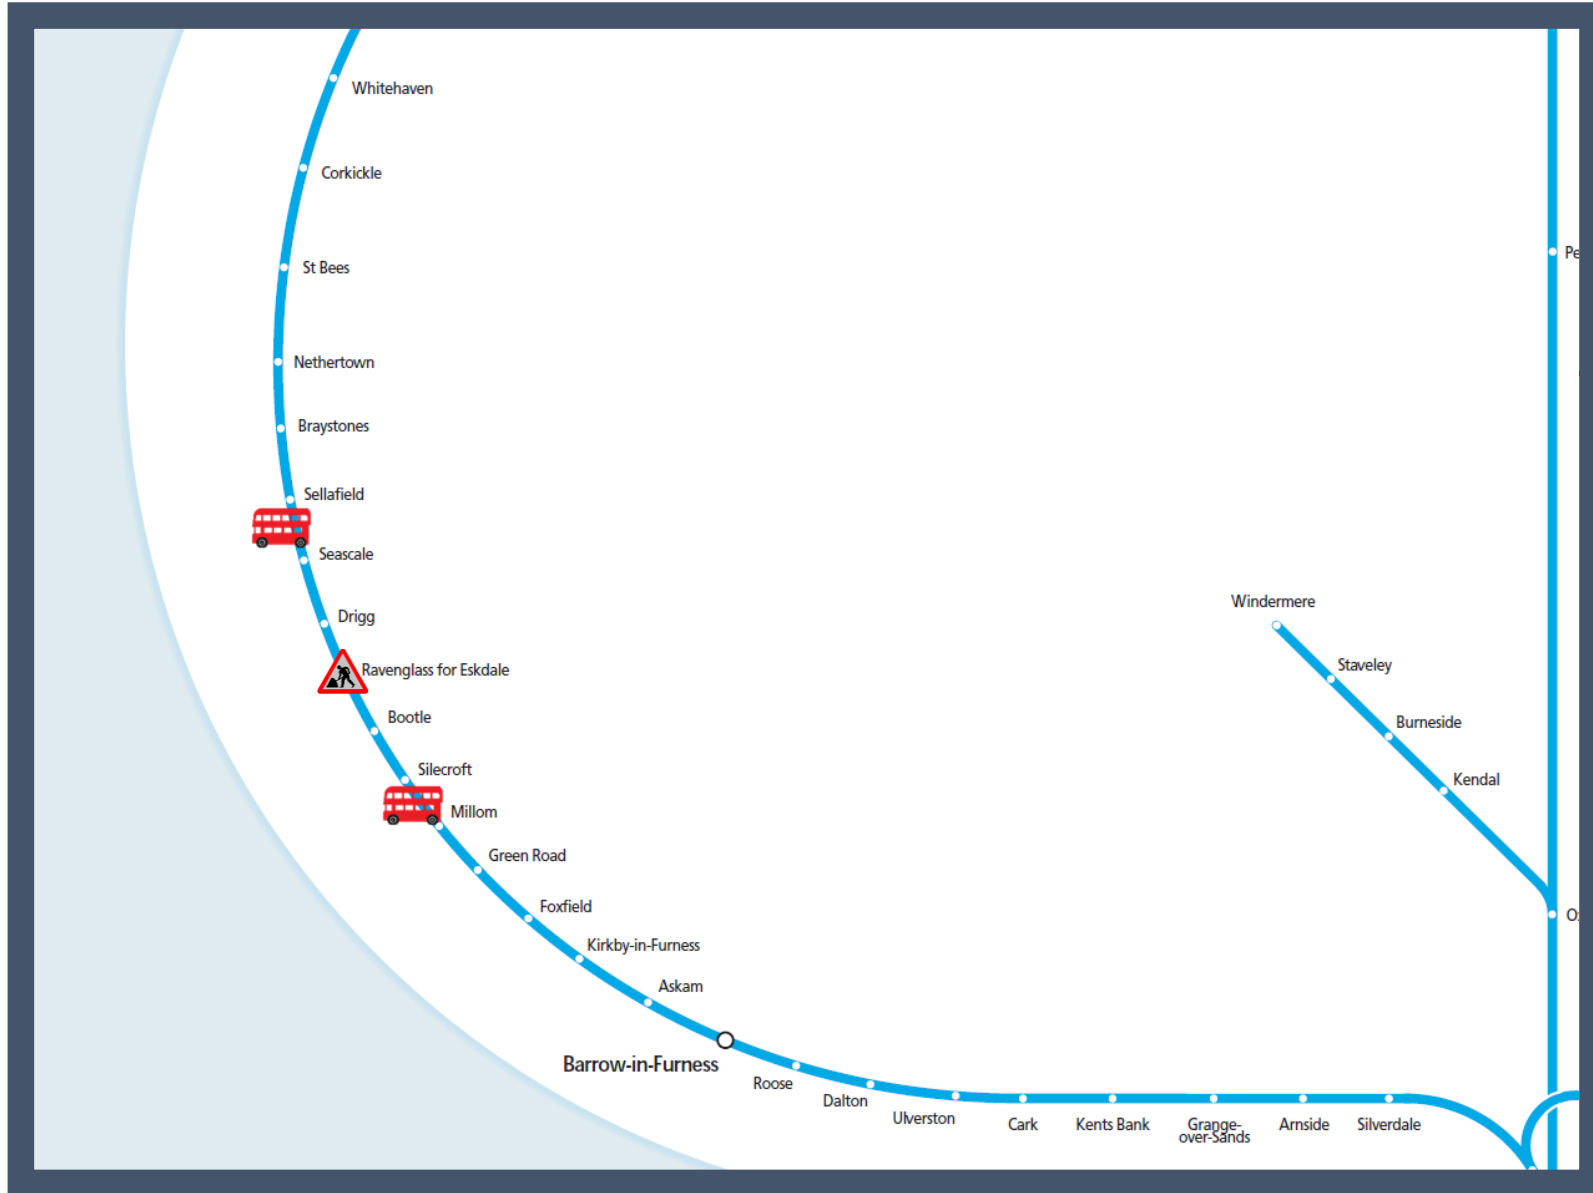

# Buses replace trains between Millom and Sellafield

TOCs affected: Northern

Key:

-  Engineering Works
-  Bus Replacement Services