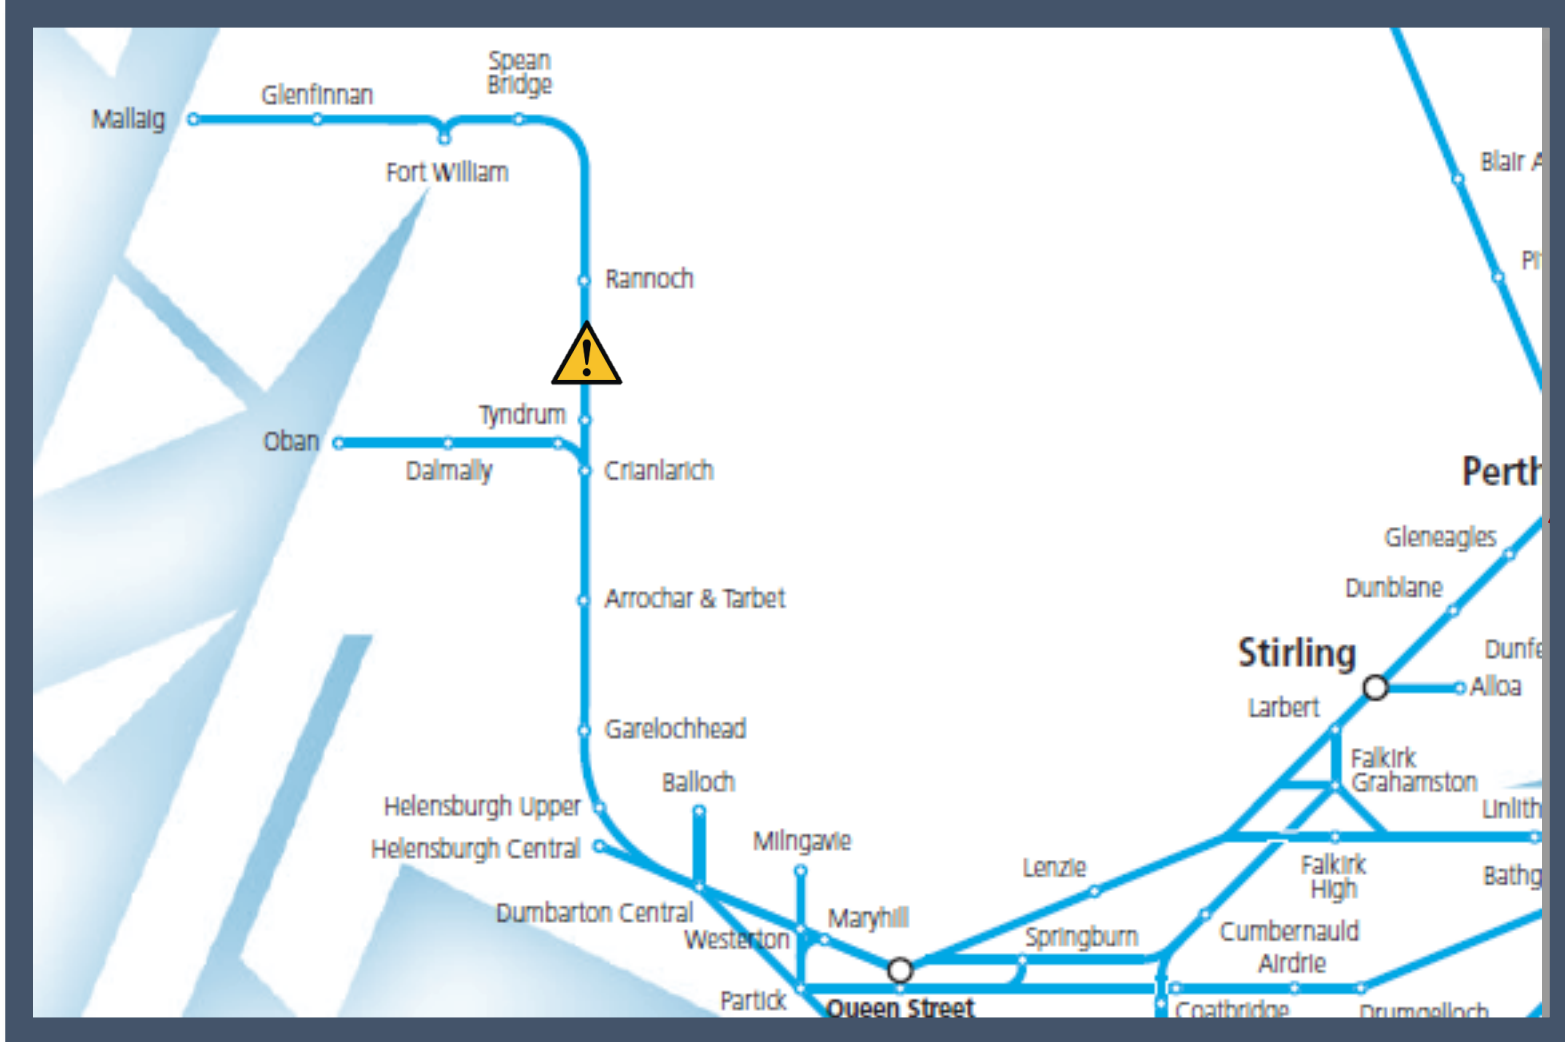

# Urgent repairs to the track between Upper Tyndrum and Bridge of Orchy

TOCs affected: Caledonian Sleeper; ScotRail;

Key:

Disruption