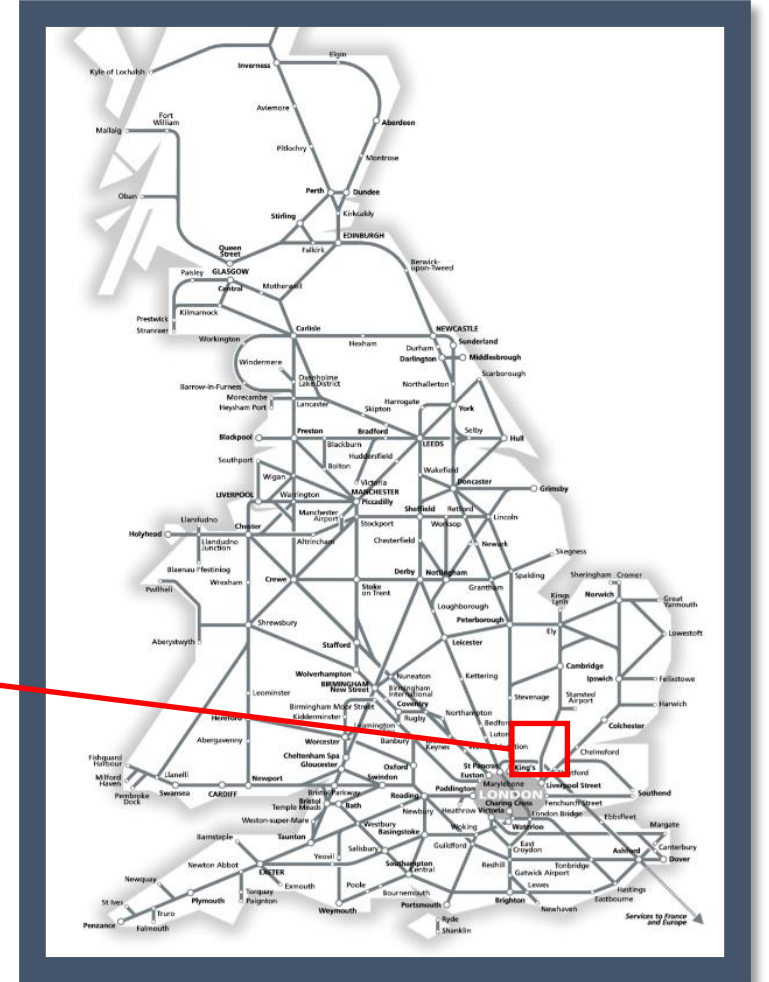

An obstruction on the line at Cheshunt

TOCs affected: Greater Anglia, London Overground, Stansted Express

Key:

Disruption