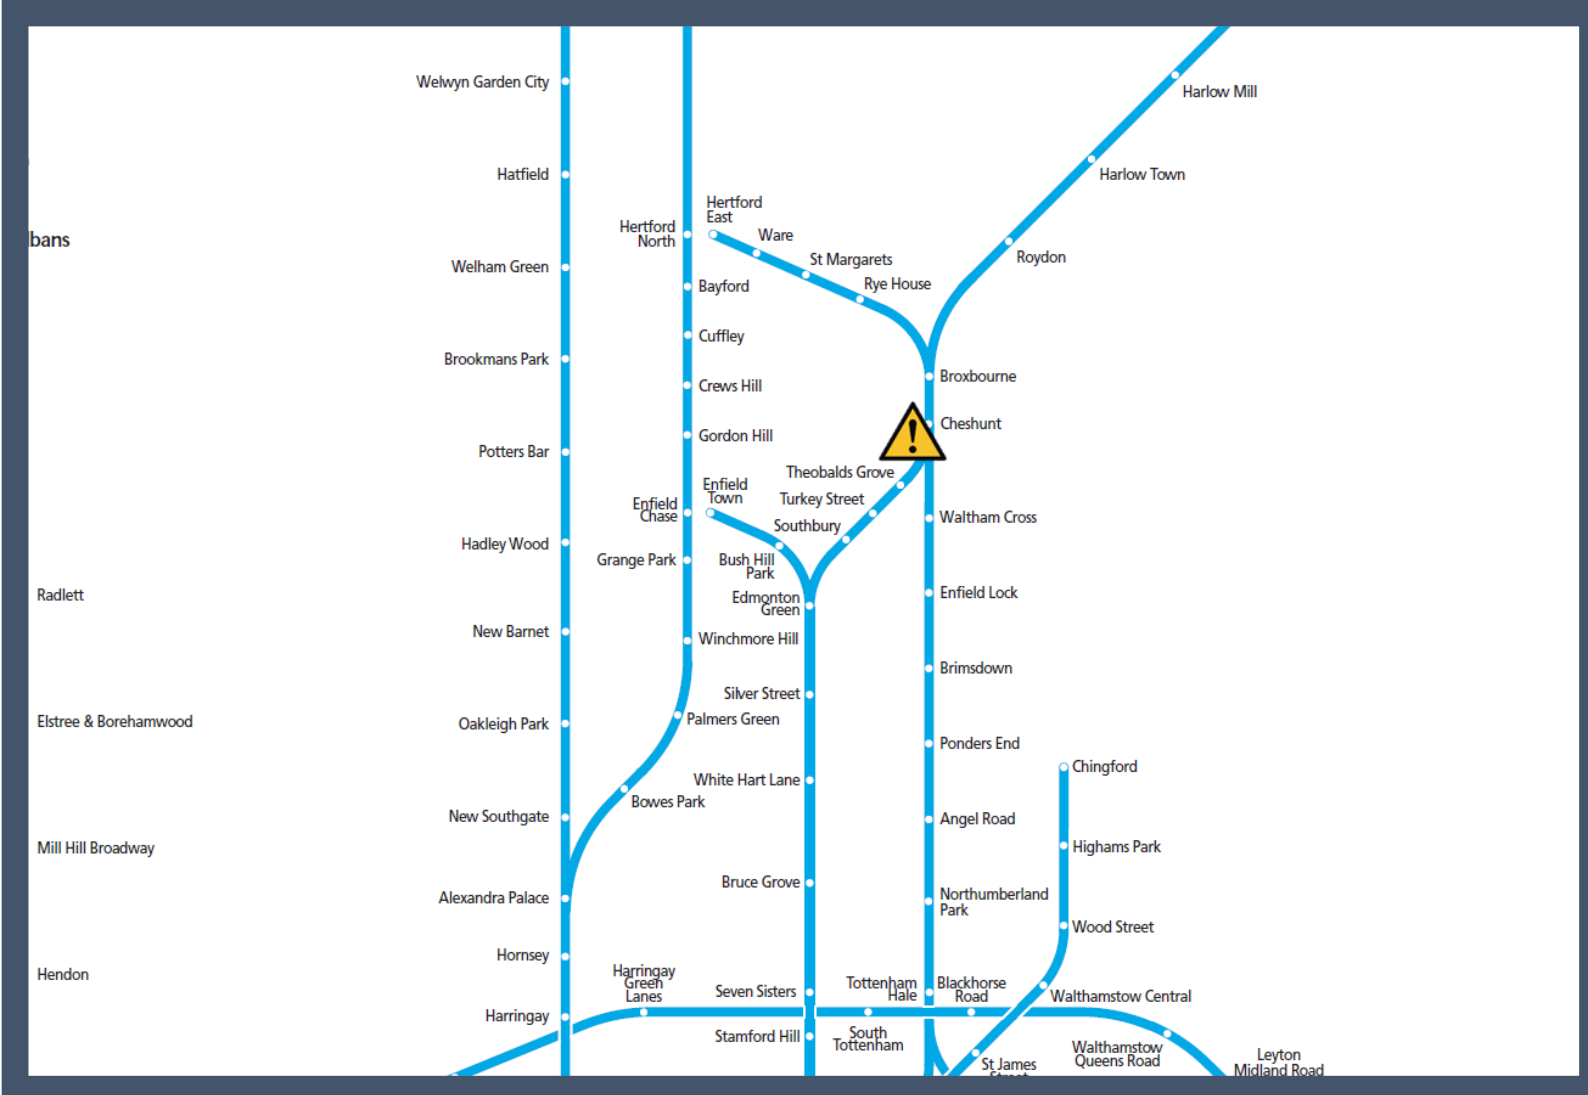

An obstruction on the line at Cheshunt

TOCs affected: Greater Anglia, London Overground, Stansted Express

Key:

Disruption