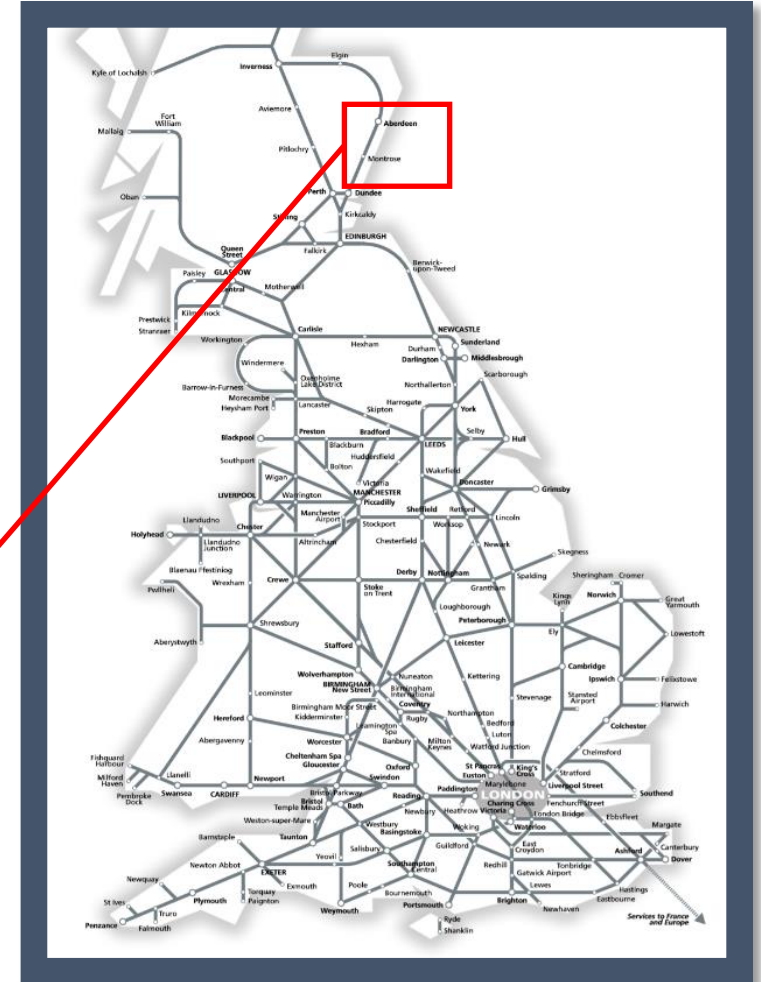

The emergency services dealing with an incident between Dundee and Aberdeen

TOC affected: ScotRail

Key:

	Disruption
---	------------