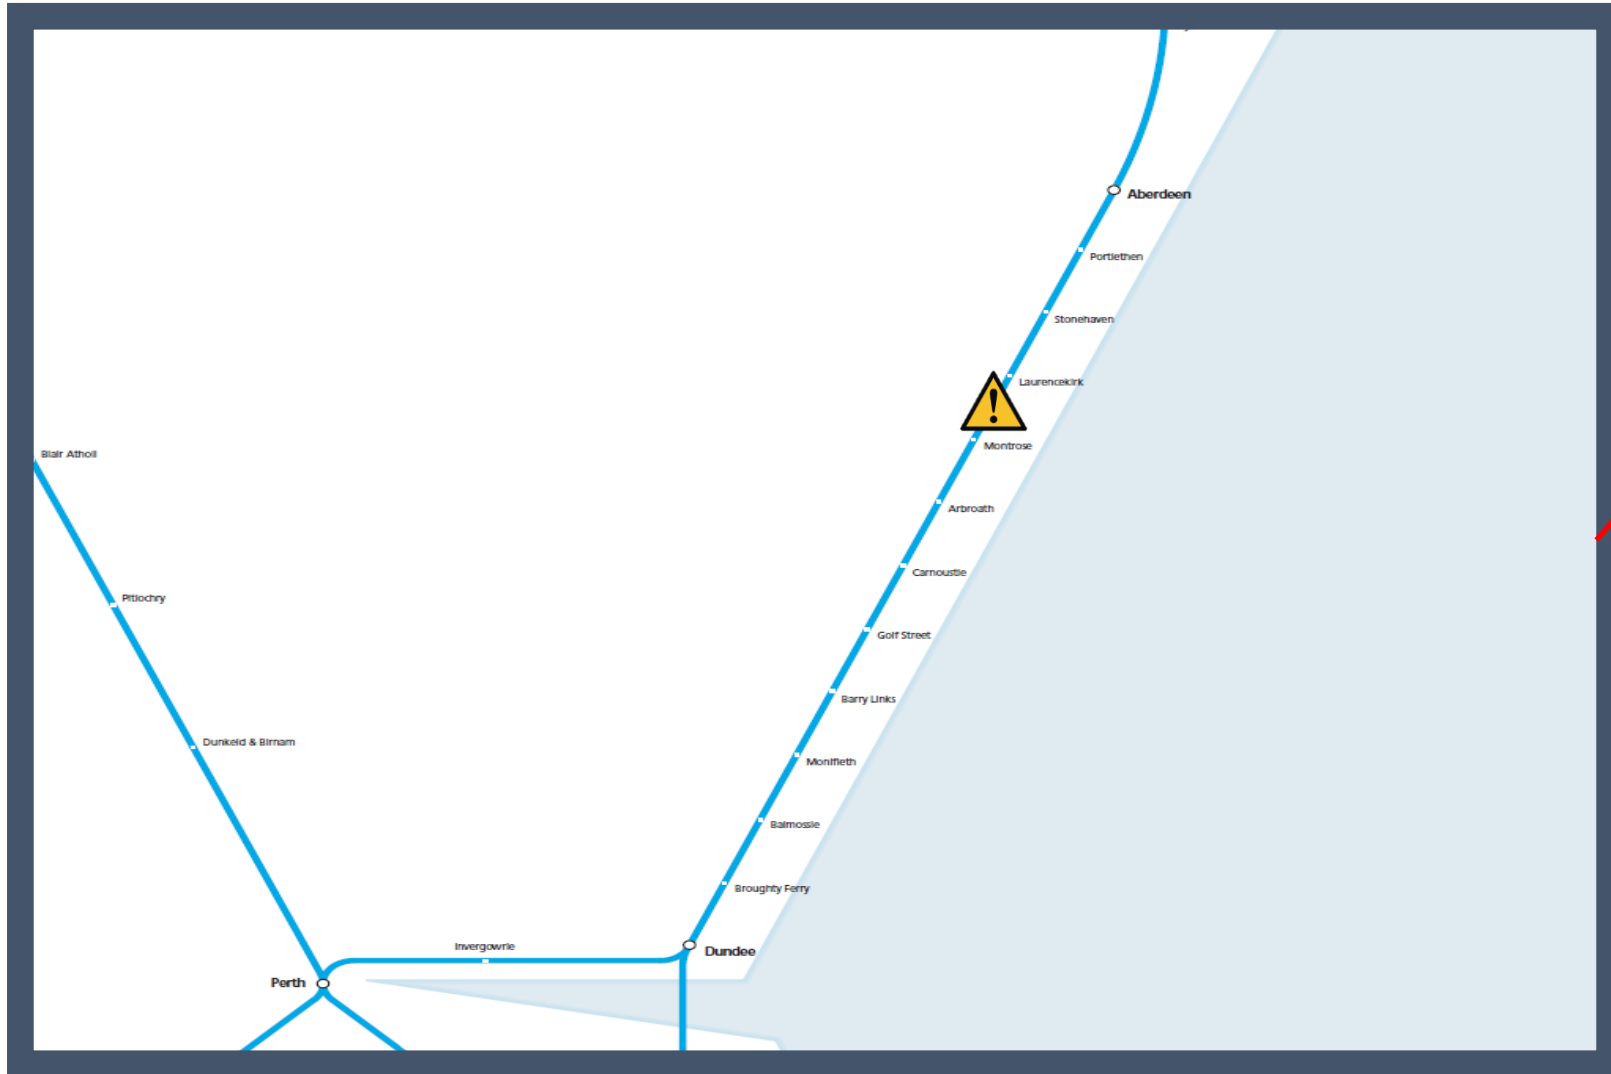

The emergency services dealing with an incident between Dundee and Aberdeen

TOC affected: ScotRail

Key:

	Disruption
---	------------