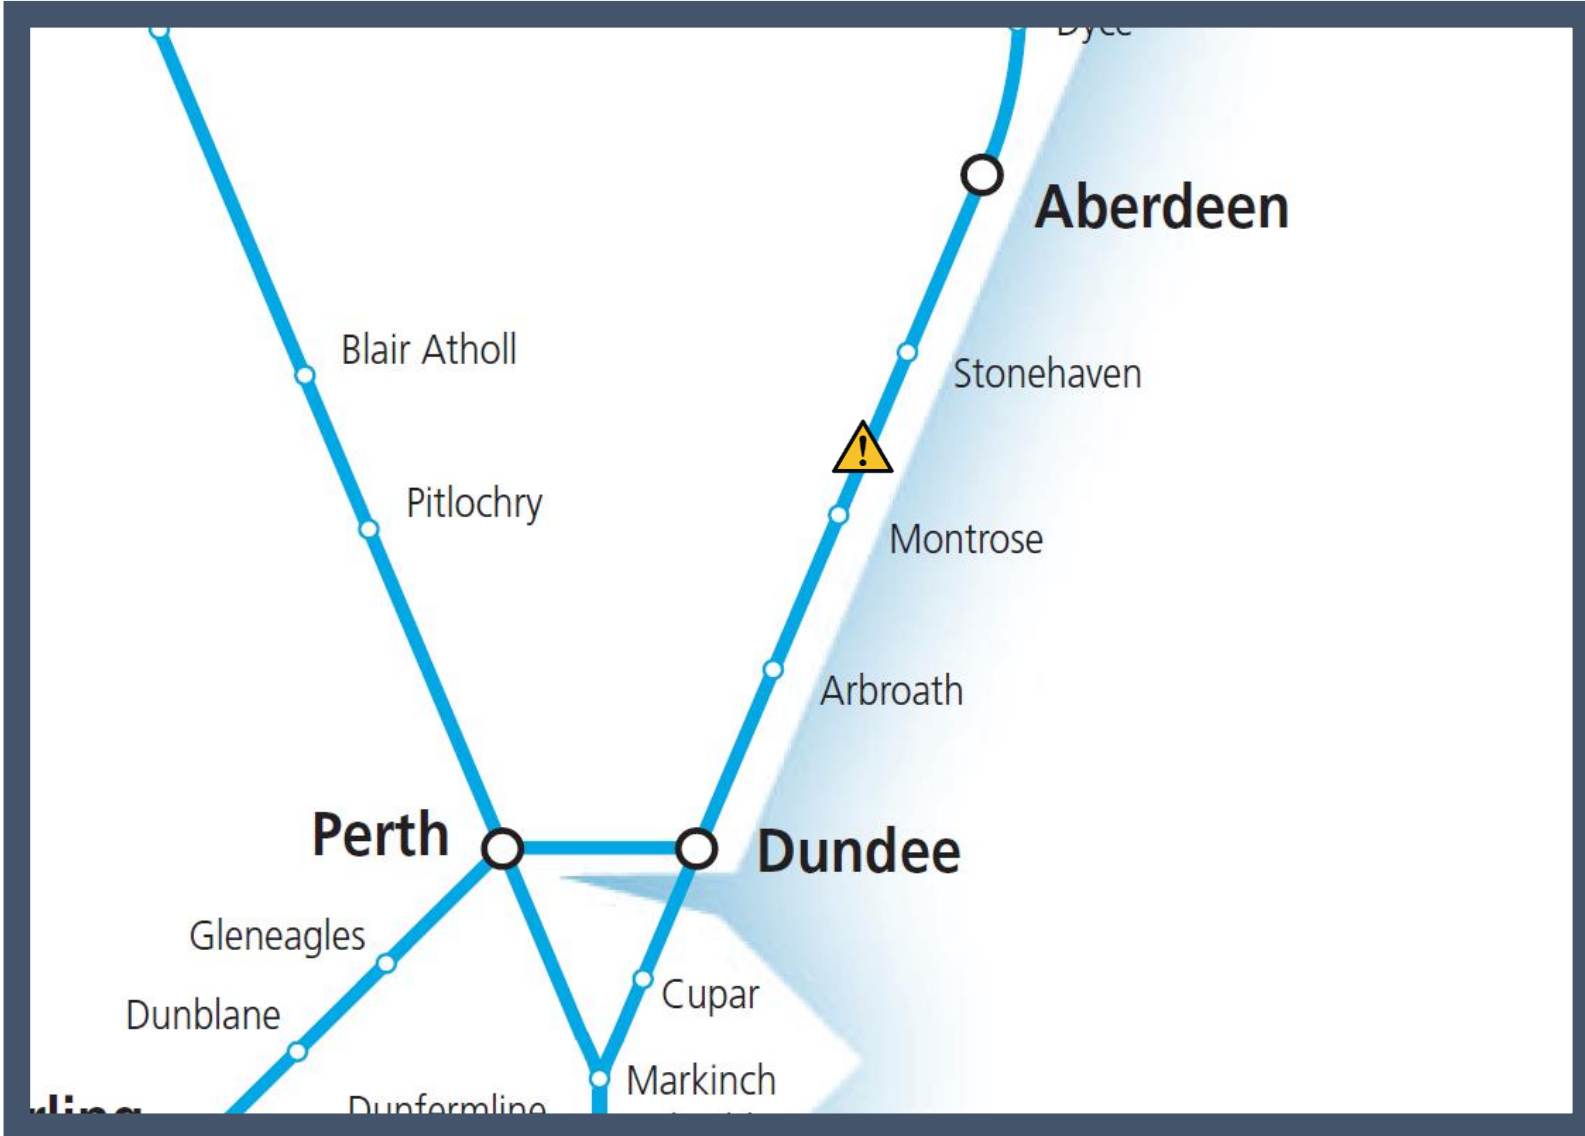

A safety inspection of the track at Broughty Ferry

TOCs affected: CrossCountry, LNER, ScotRail

Key:

Disruption