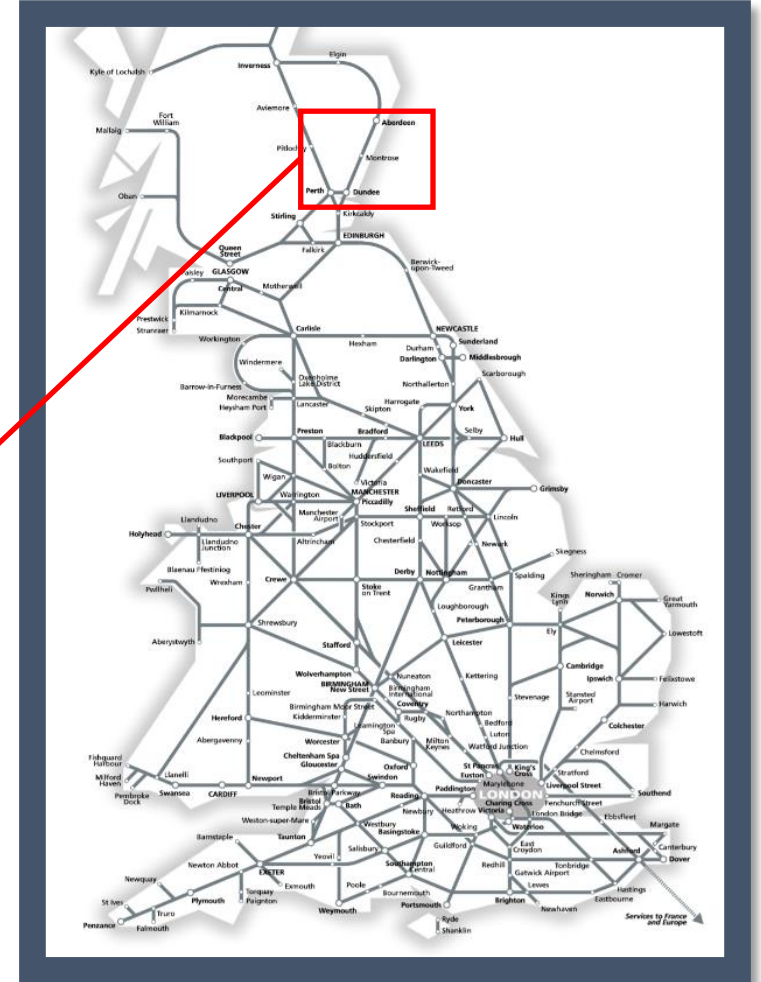

A safety inspection of the track at Broughty Ferry

TOCs affected: CrossCountry, LNER, ScotRail

Key:

Disruption