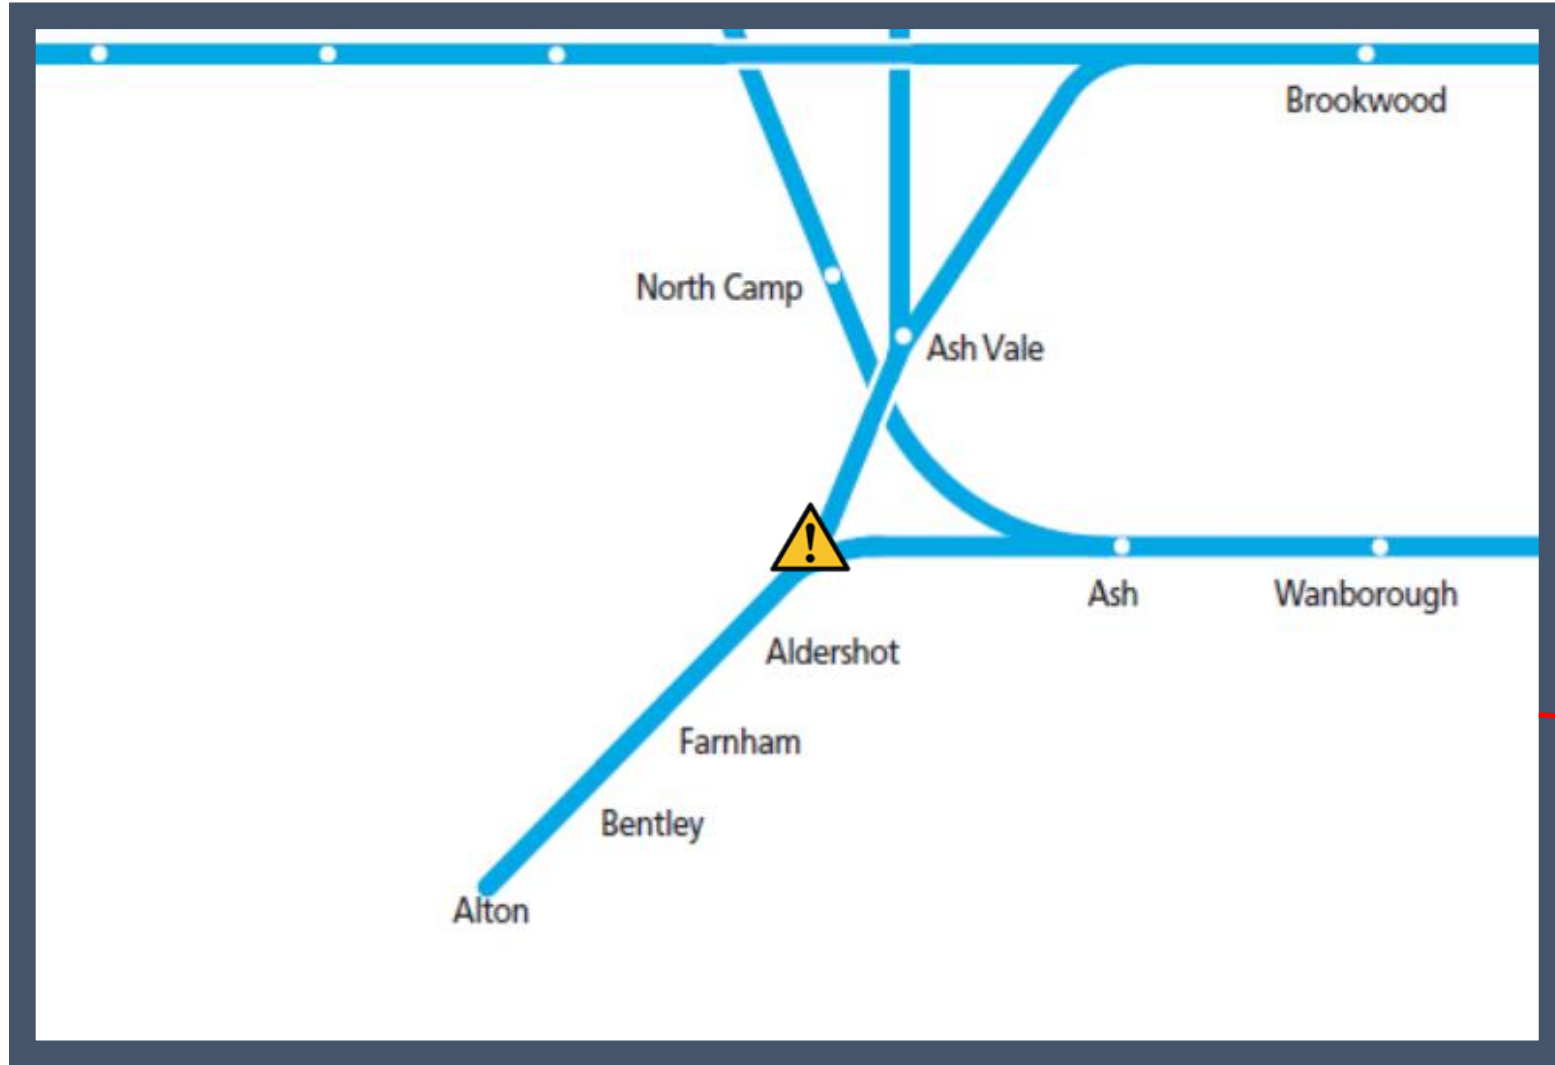

# A fault with the signalling system at Aldershot TOC affected: South Western Railway

Key:

Disruption