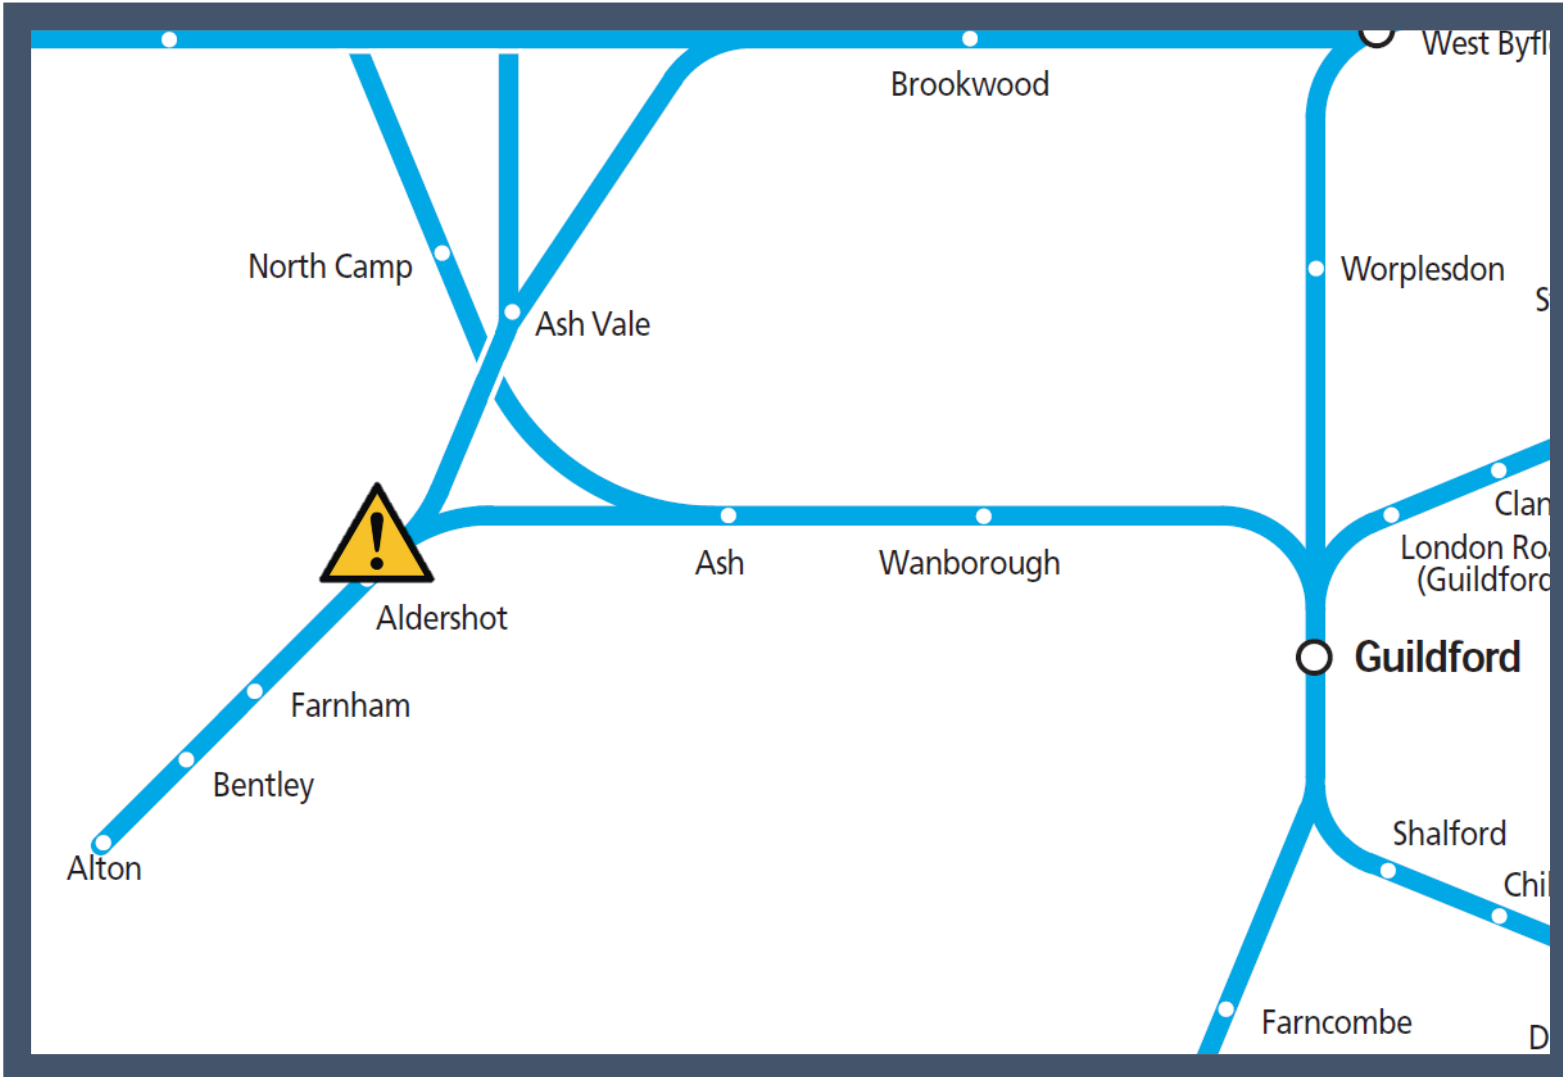

Points failure at Aldershot

TOC affected: South Western Railway

Key:

Disruption

Bus Replacement Service