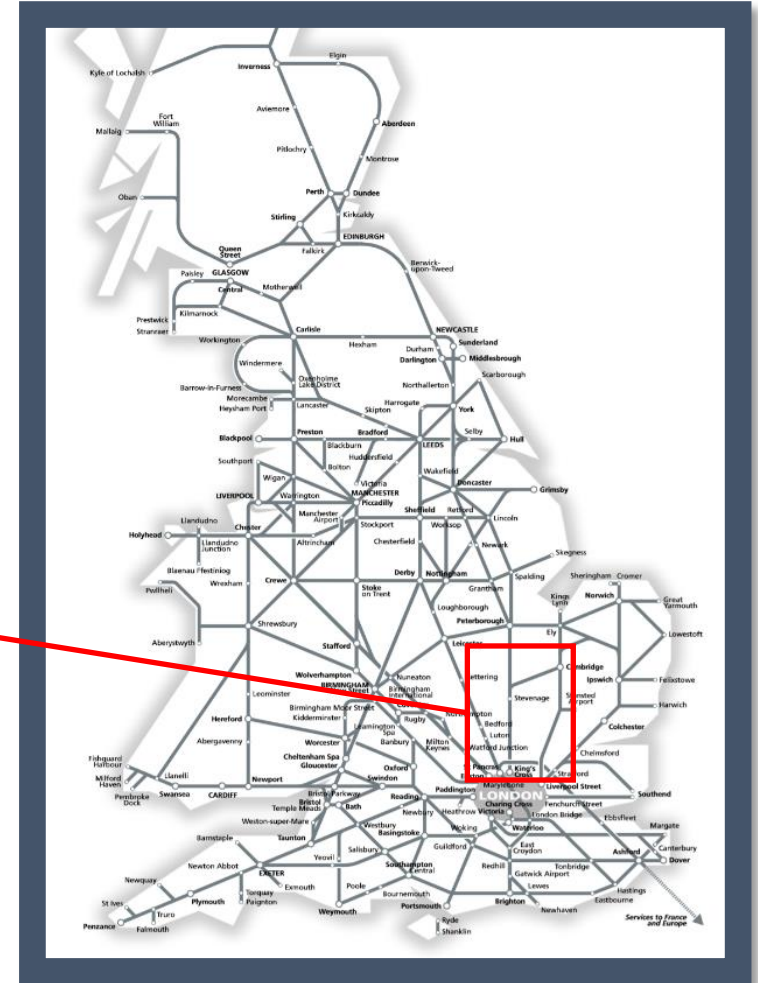

# Buses replace trains between Alexandra Palace and Stevenage via Hertford North

TOCs affected: Great Northern, Thameslink

Key:

	Engineering Works
	Bus Replacement Services