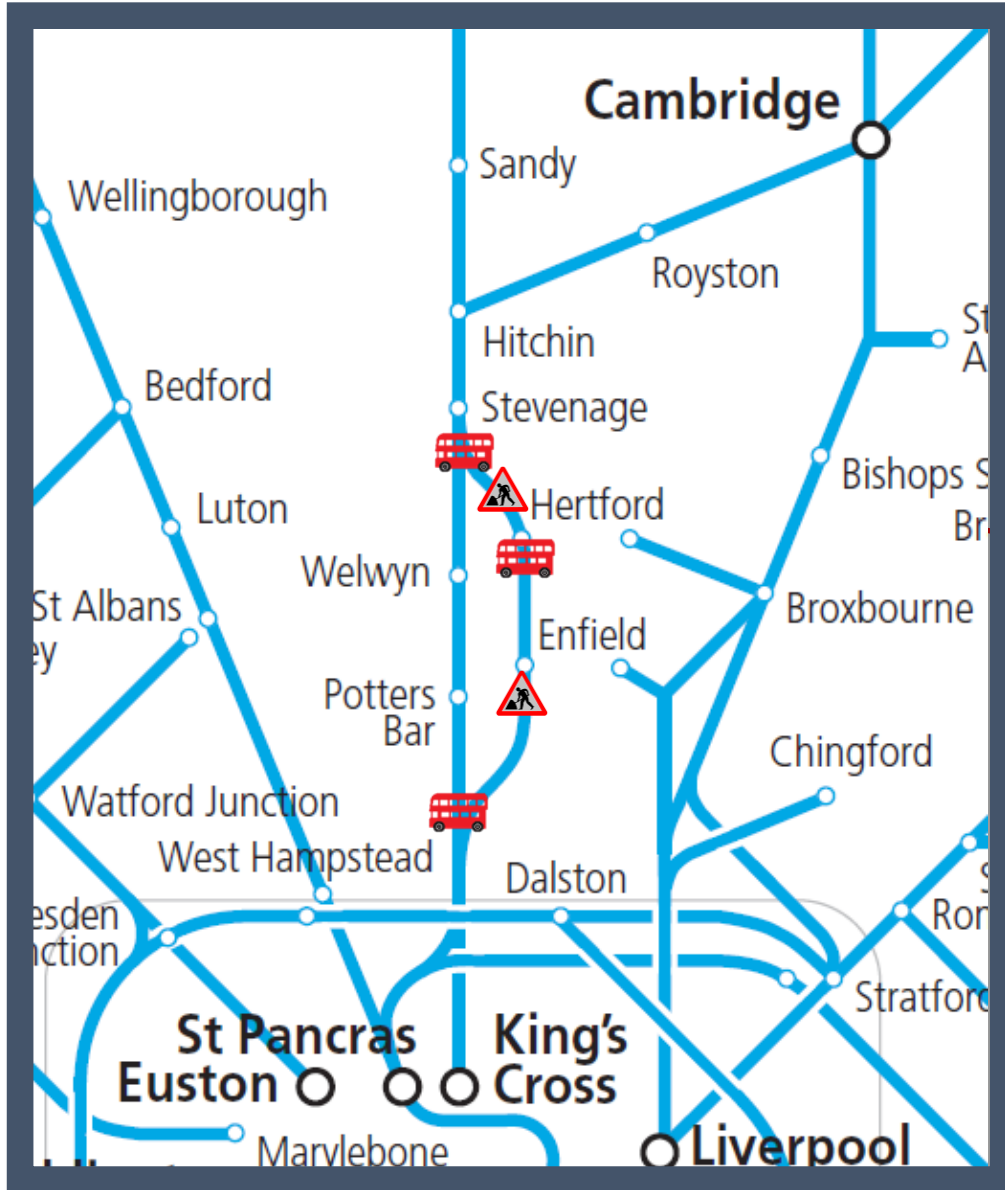

# Buses replace trains between Alexandra Palace and Stevenage via Hertford North

TOCs affected: Great Northern, Thameslink

Key:

	Engineering Works
	Bus Replacement Services