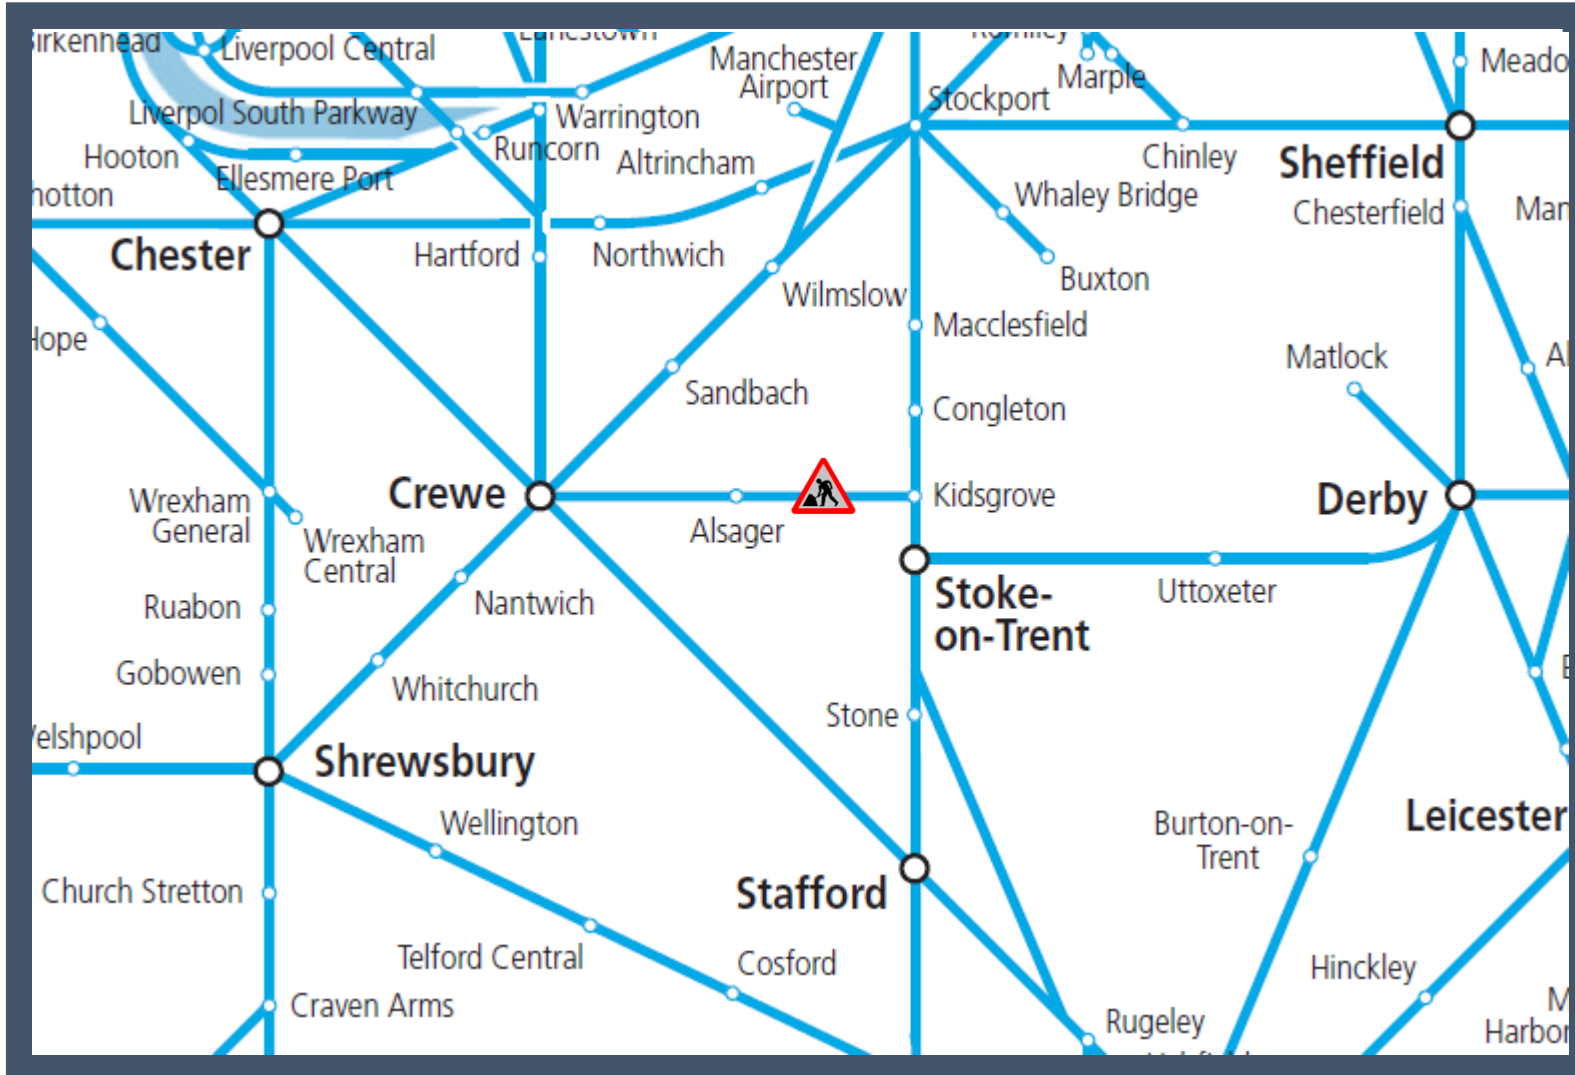

# Amended service between Crewe and Kidsgrove

TOCs affected: East Midlands Trains, London Northwestern Railway

Key:

Engineering Works