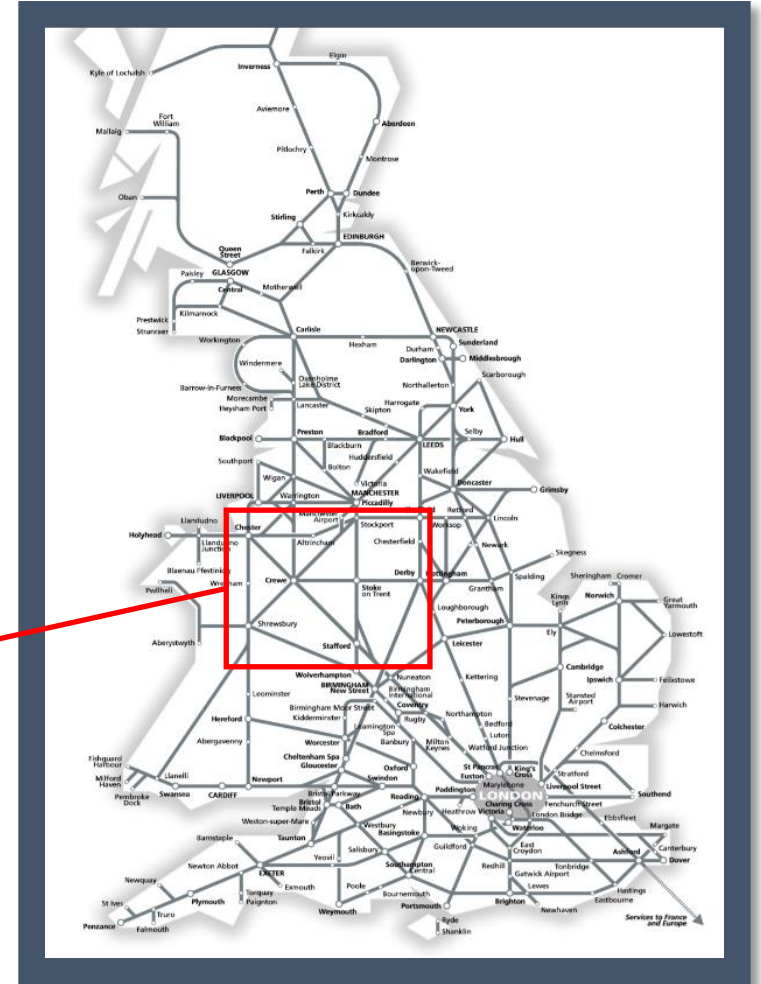

# Amended service between Crewe and Kidsgrove

TOCs affected: East Midlands Trains, London Northwestern Railway

Key:

Engineering Works