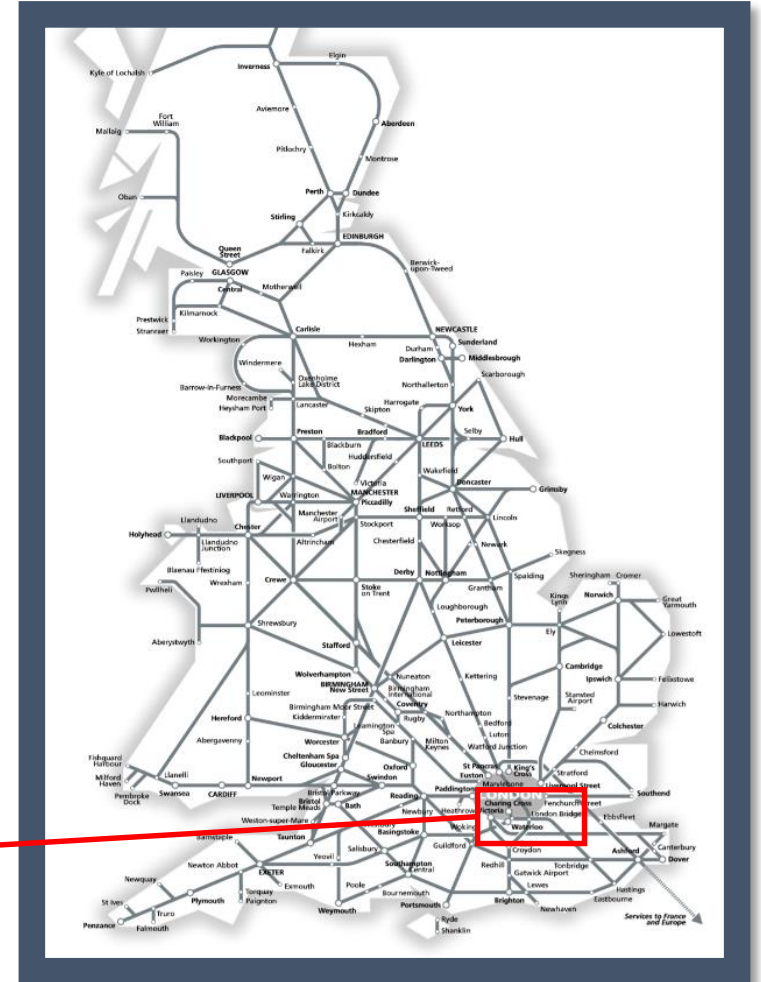

A broken down train between Norwood Junction and Sydenham

TOCs affected: London Overground, Southern

Key:

Disruption