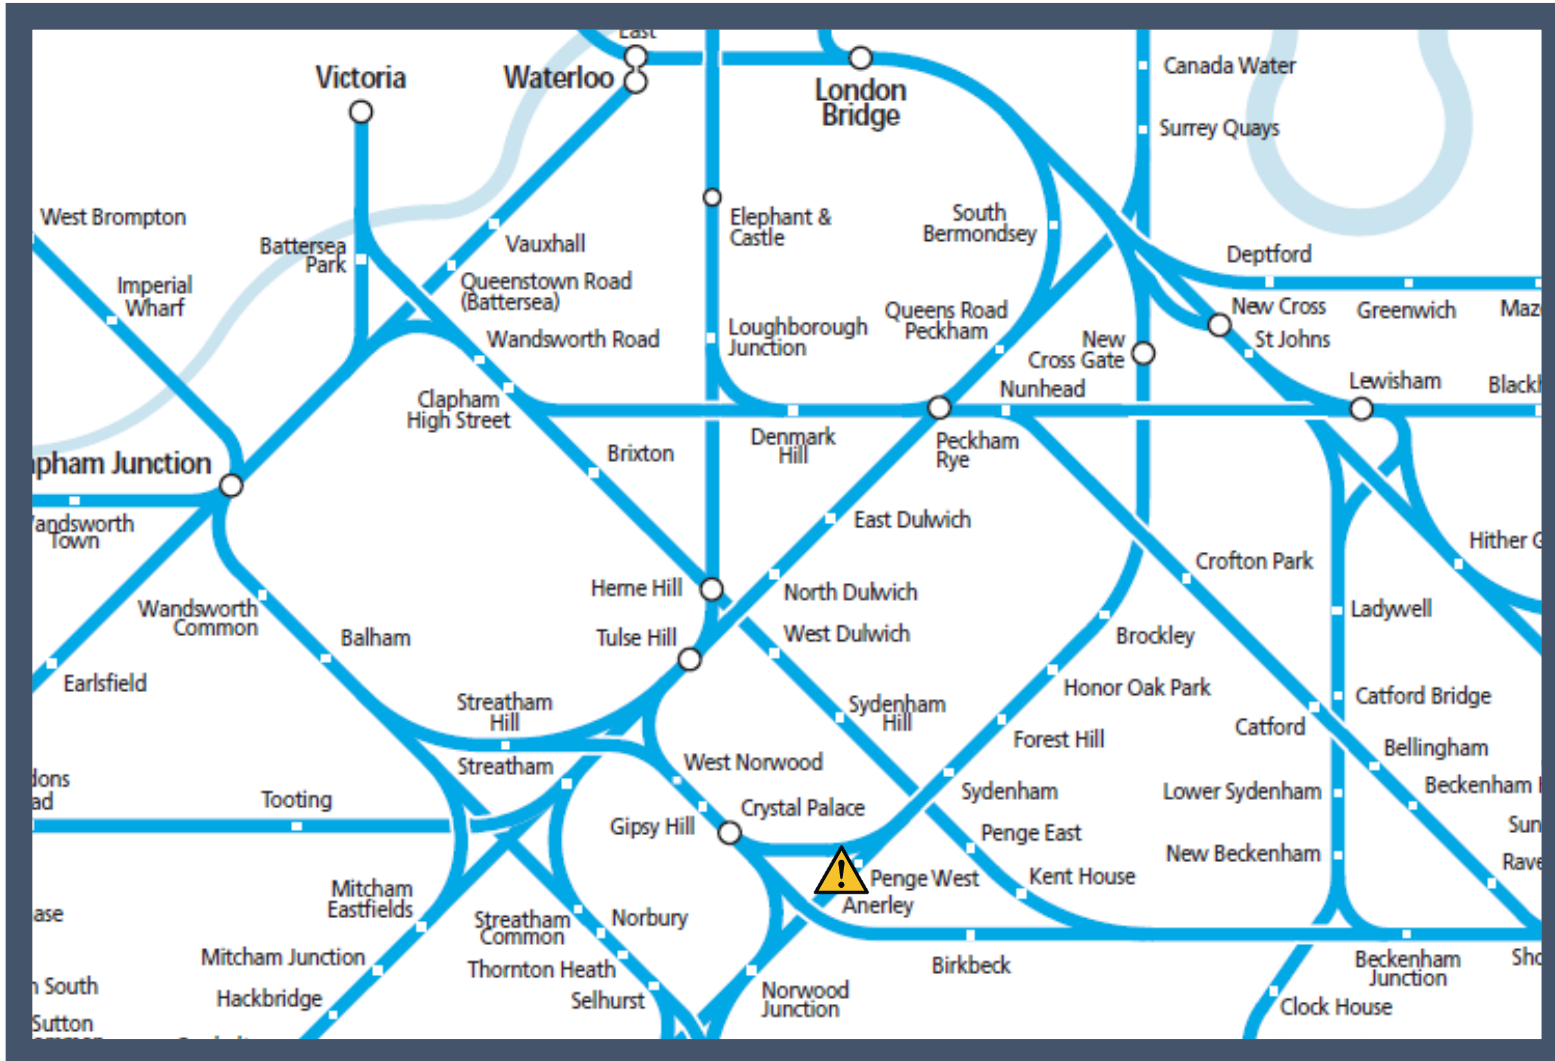

A broken down train between Norwood Junction and Sydenham

TOCs affected: London Overground, Southern

Key:

Disruption