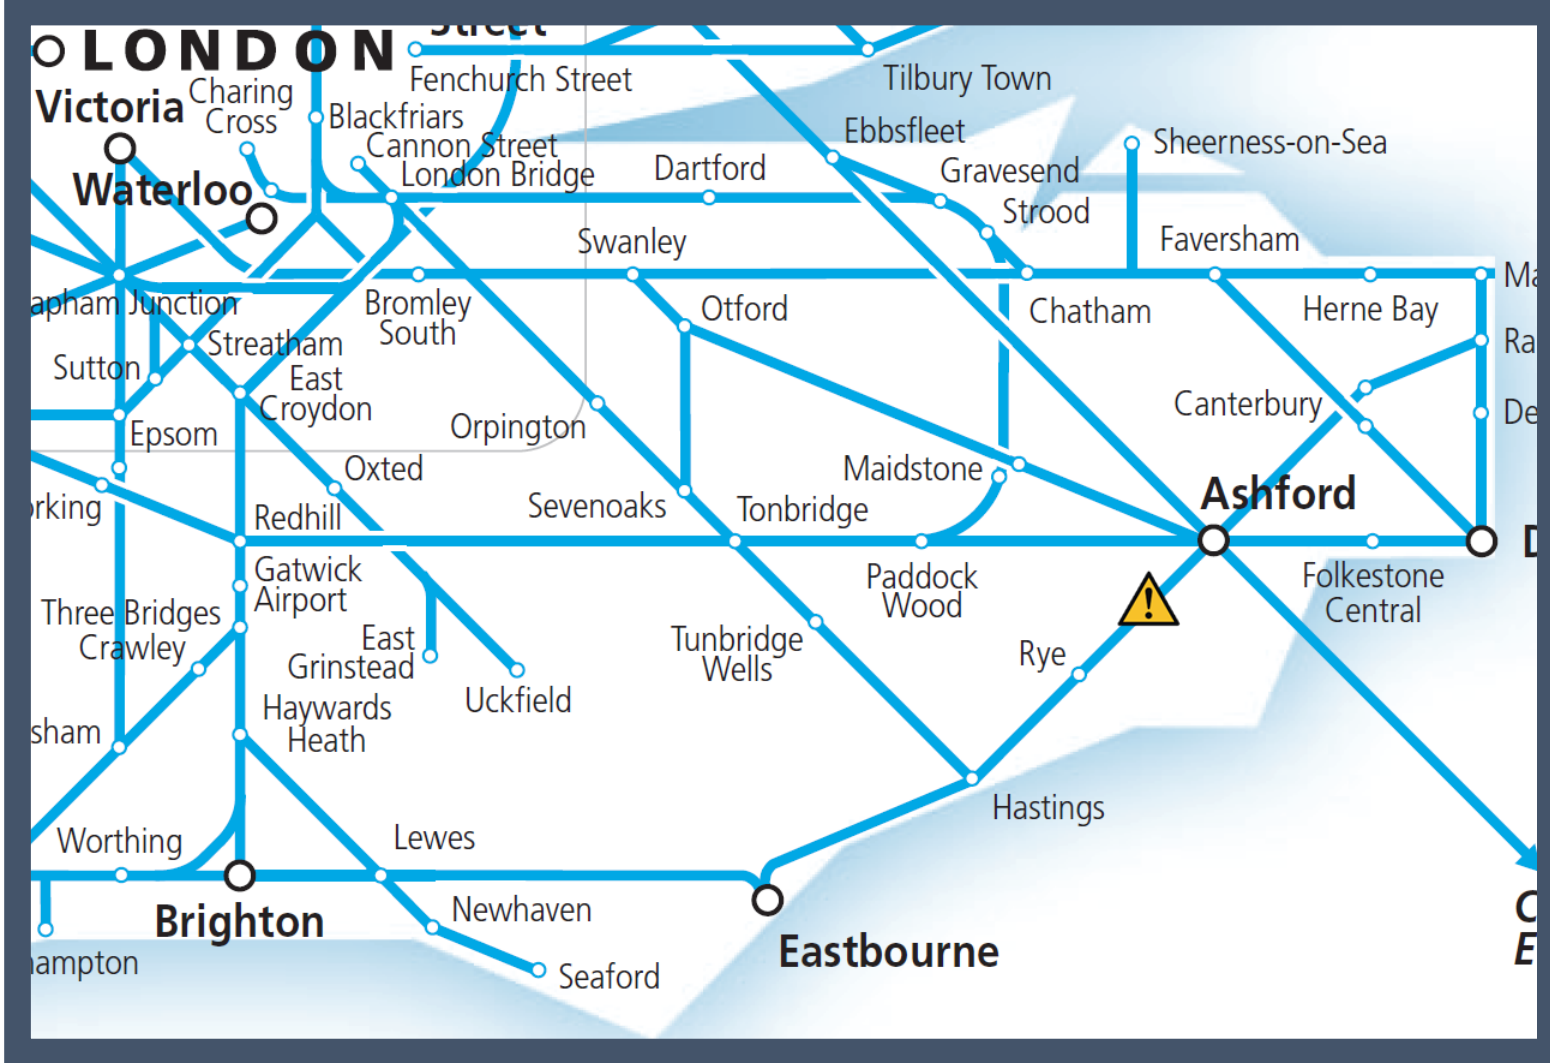

A tree blocking the railway in the Appledore area

TOC affected: Southern

Key:

	Disruption
--	------------