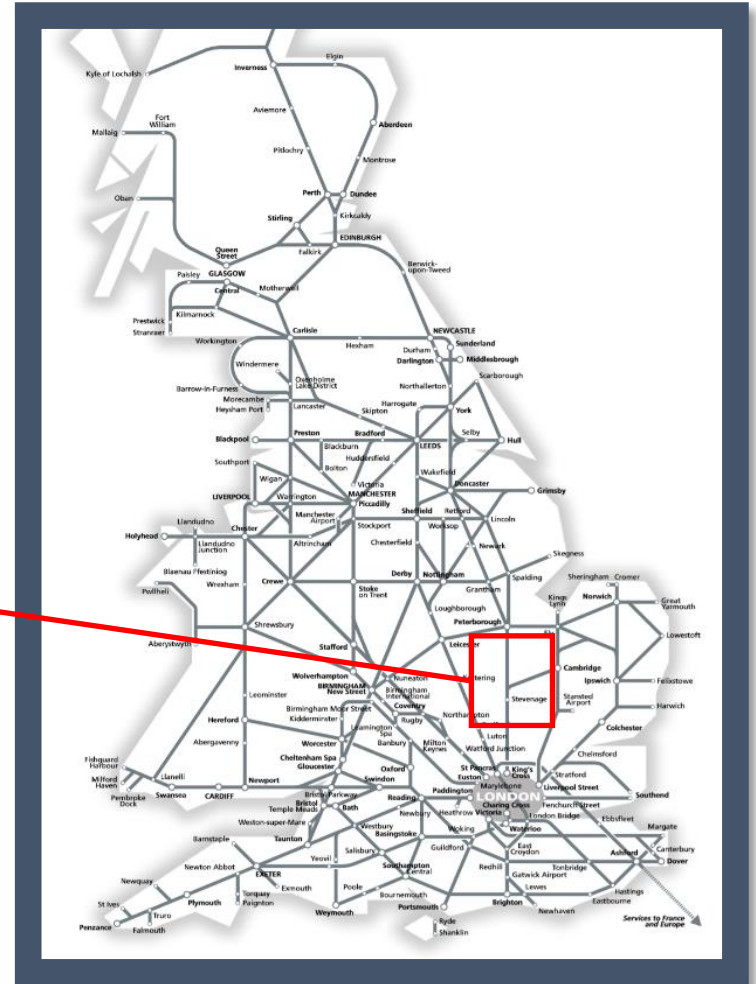

# A broken down freight train at Arlesey

TOC affected: Thameslink

**Key:**

	Disruption
--	------------