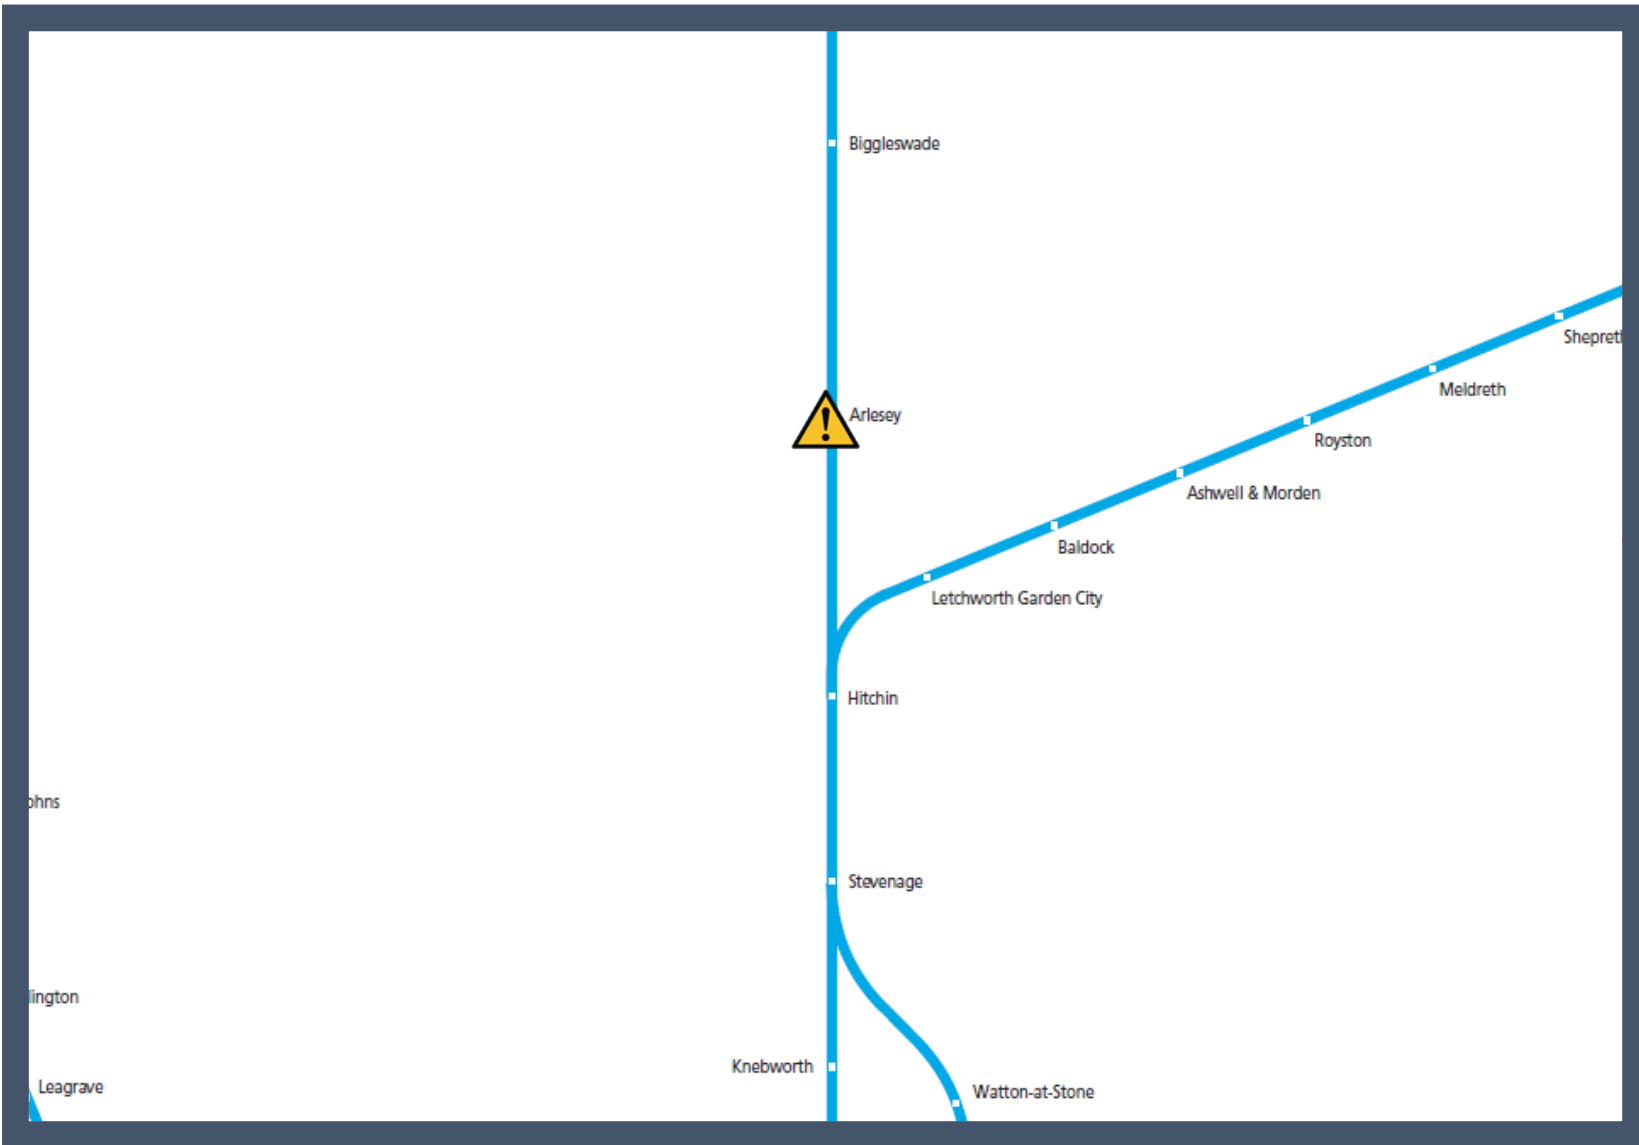

# A broken down freight train at Arlesey

TOC affected: Thameslink

**Key:**

	Disruption
--	------------