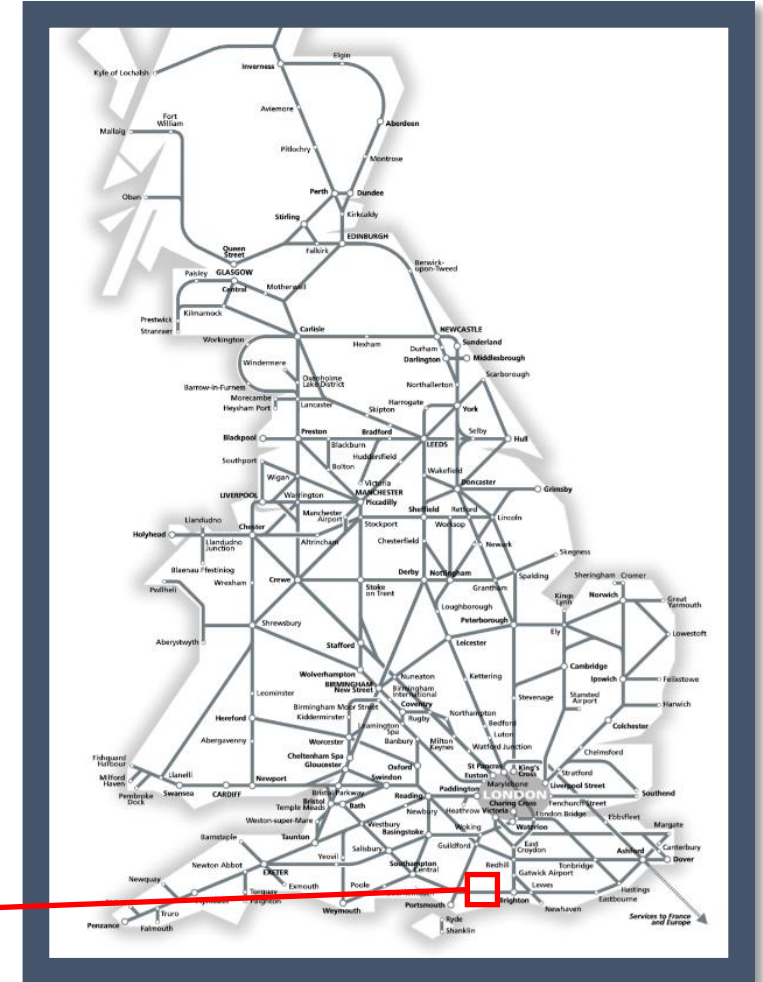

A fault with the signalling system at Arundel TOC affected: Southern

Key:

	Disruption
--	------------