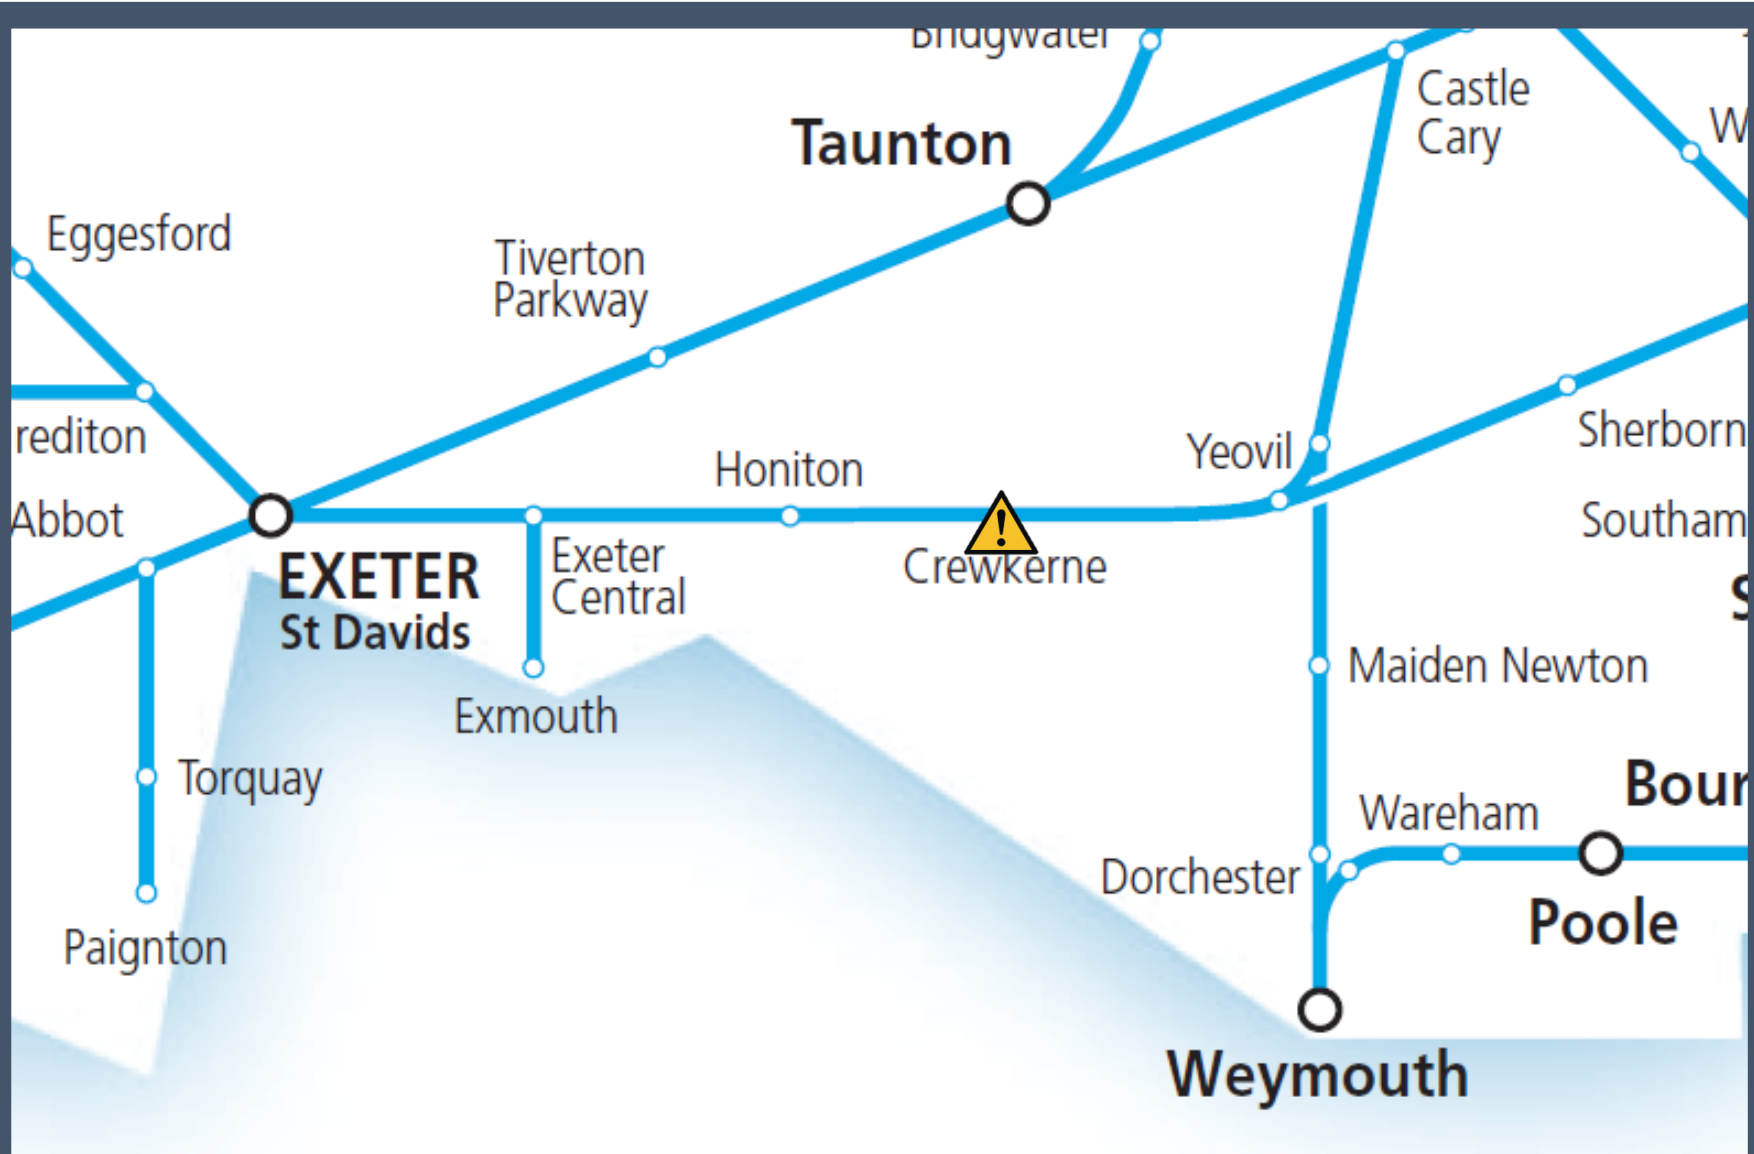

A signalling problem between Exeter St Davids and Yeovil Junction

TOC affected: SWR

Key:

	Disruption
---	------------