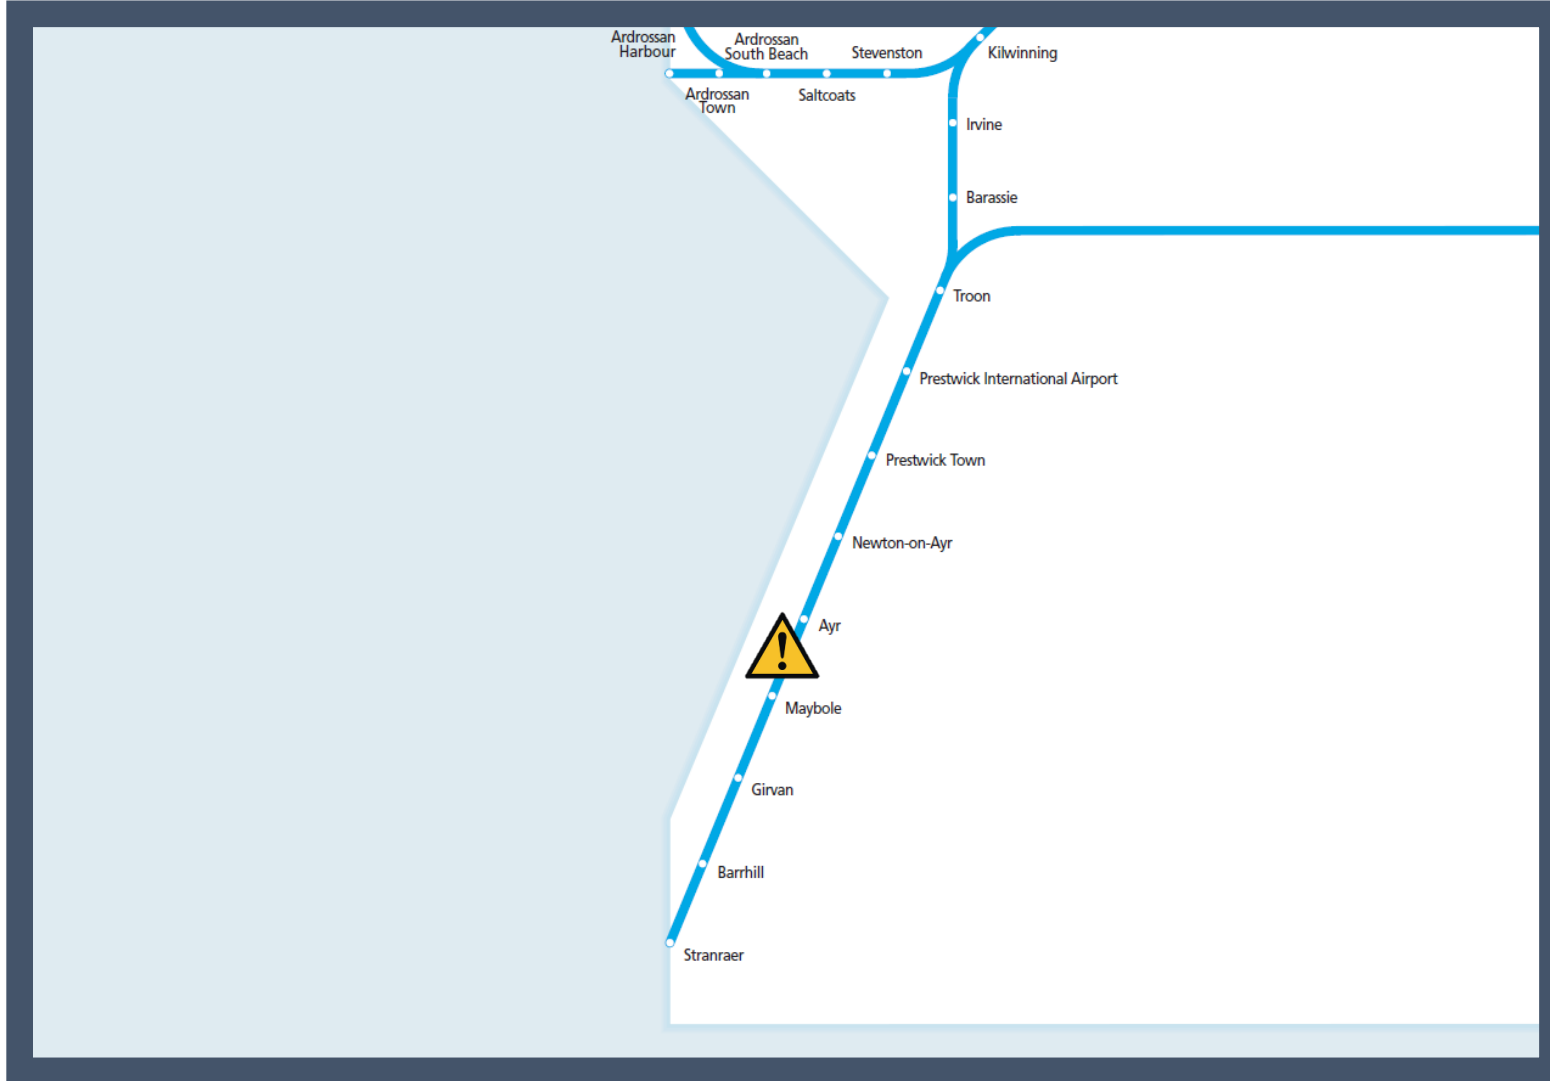

A fault with the signalling system between Maybole and Ayr TOC affected: ScotRail

Key:

Disruption