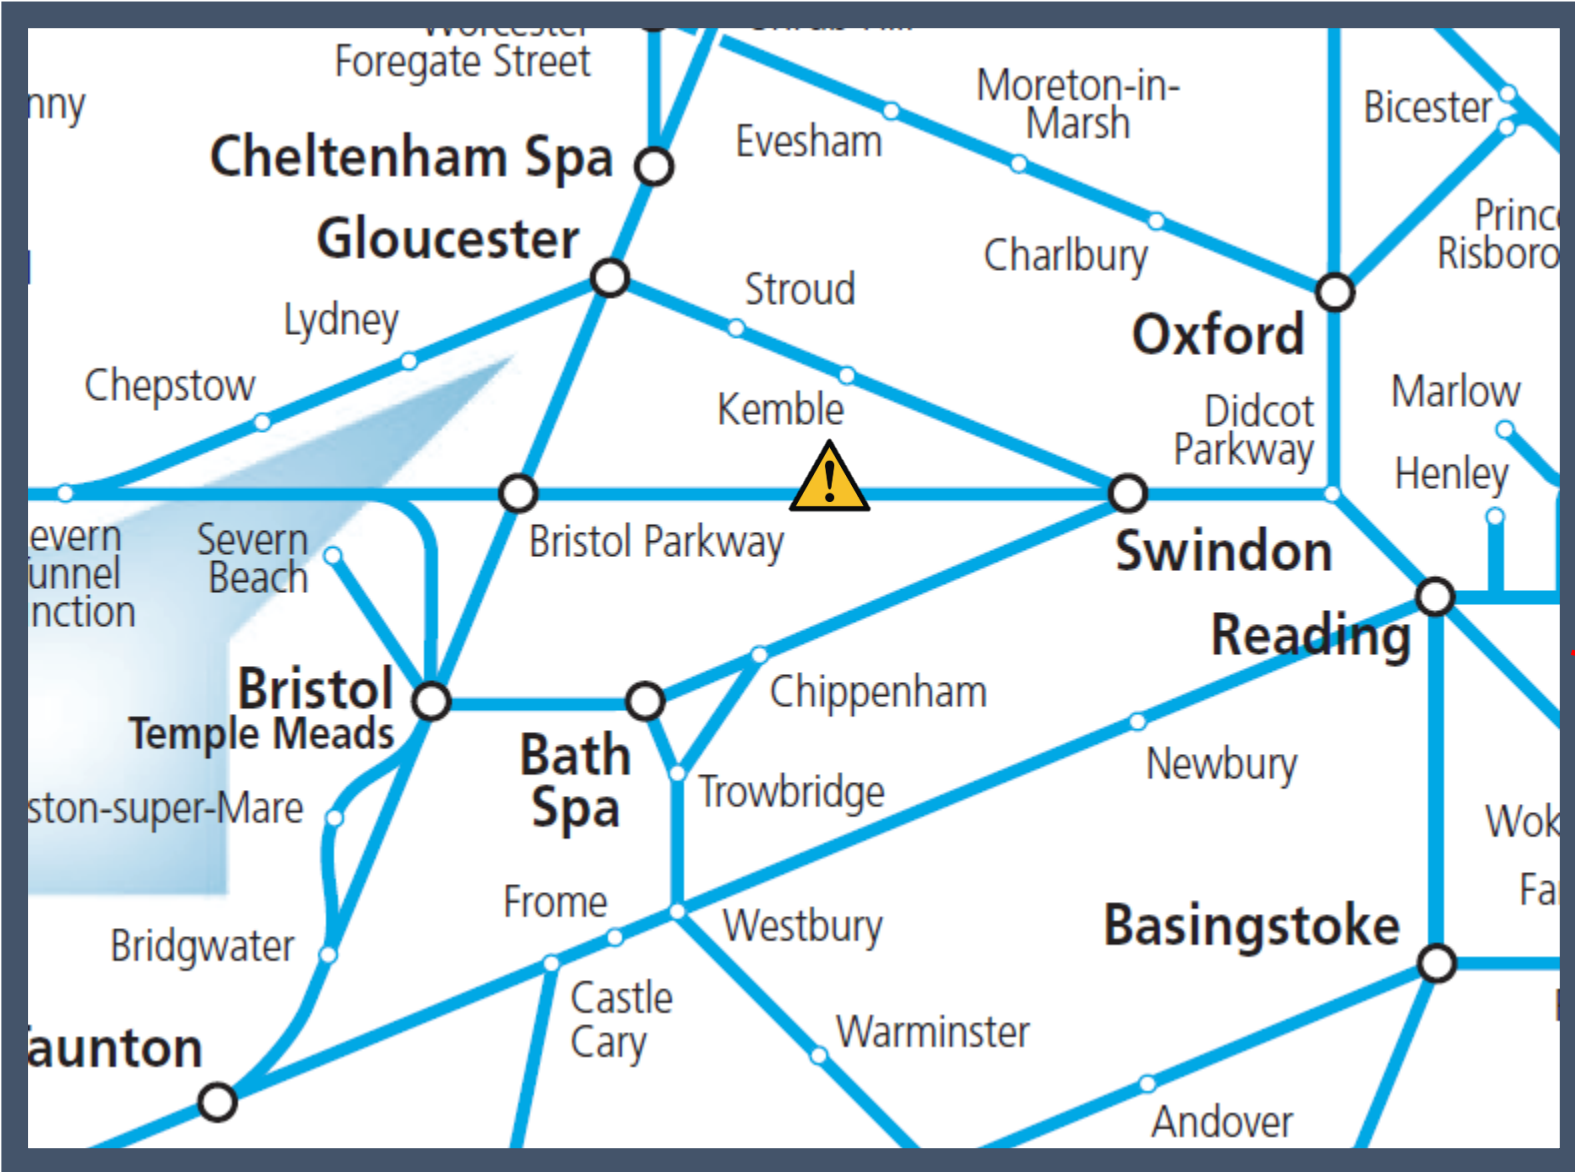

Damage to the overhead electric wires between Bristol Parkway and Swindon

TOC affected: Great Western Railway

Key:

	Disruption
---------------------------------------------------------------------------------------	------------