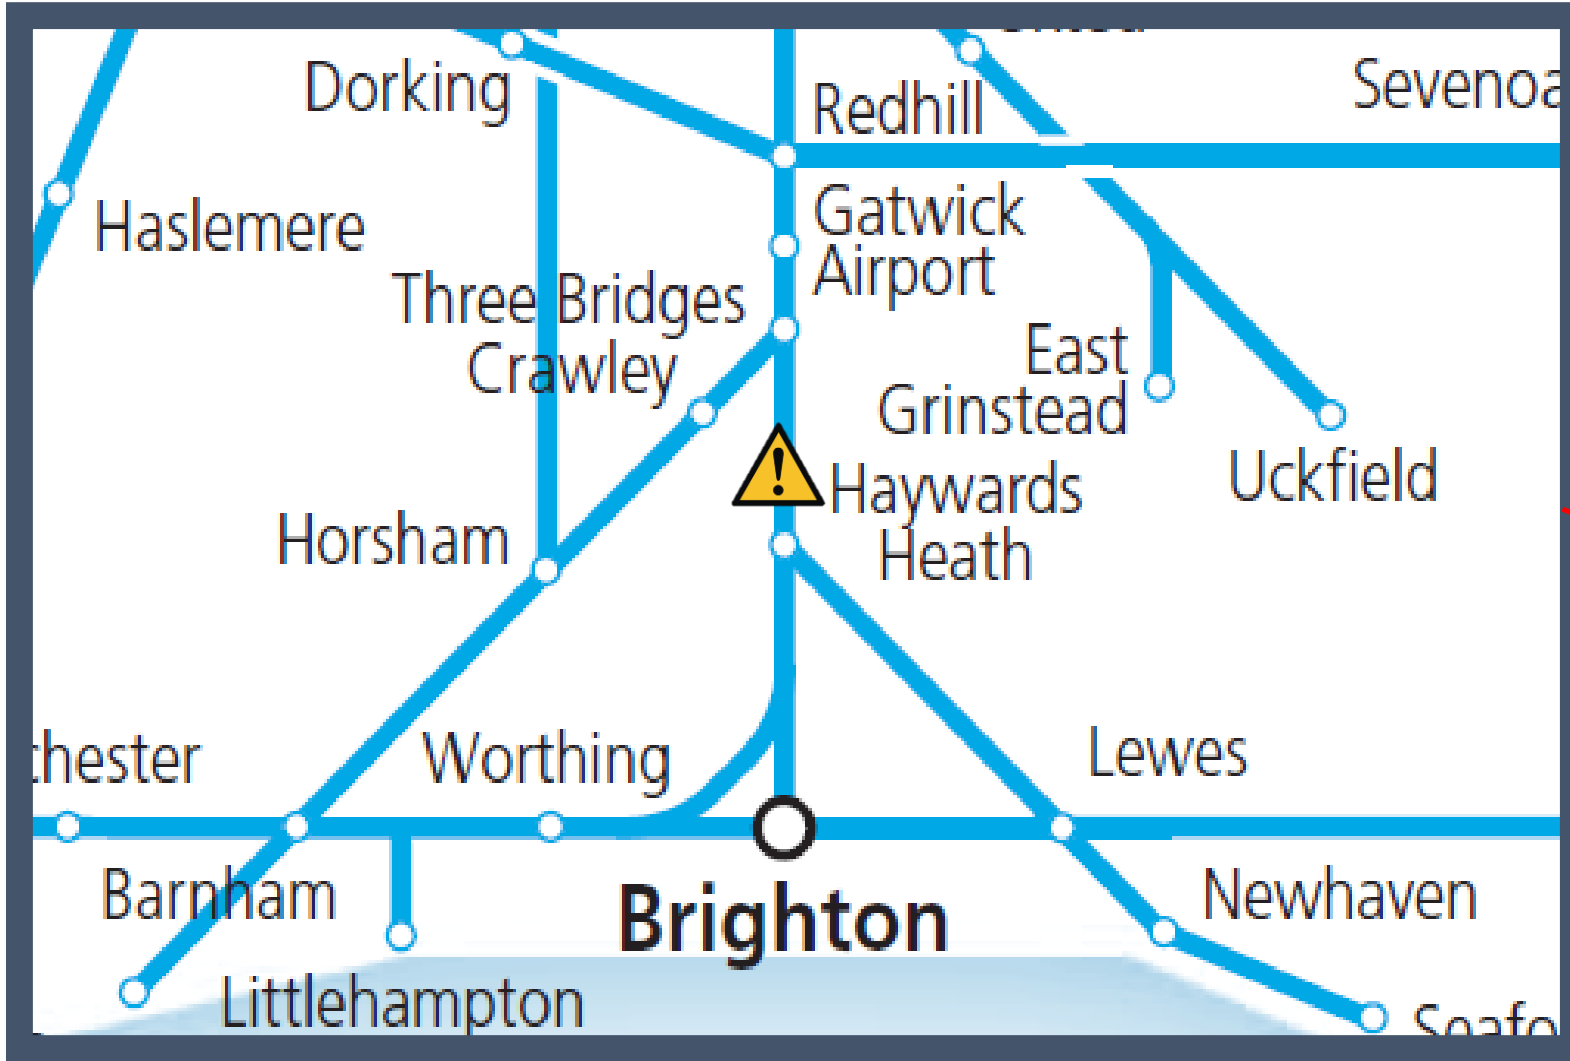

A number of defective sections of rail track near Salfords, Three Bridges and Balcombe

TOCs affected: Southern, Thameslink

Key:

	Disruption
---	------------