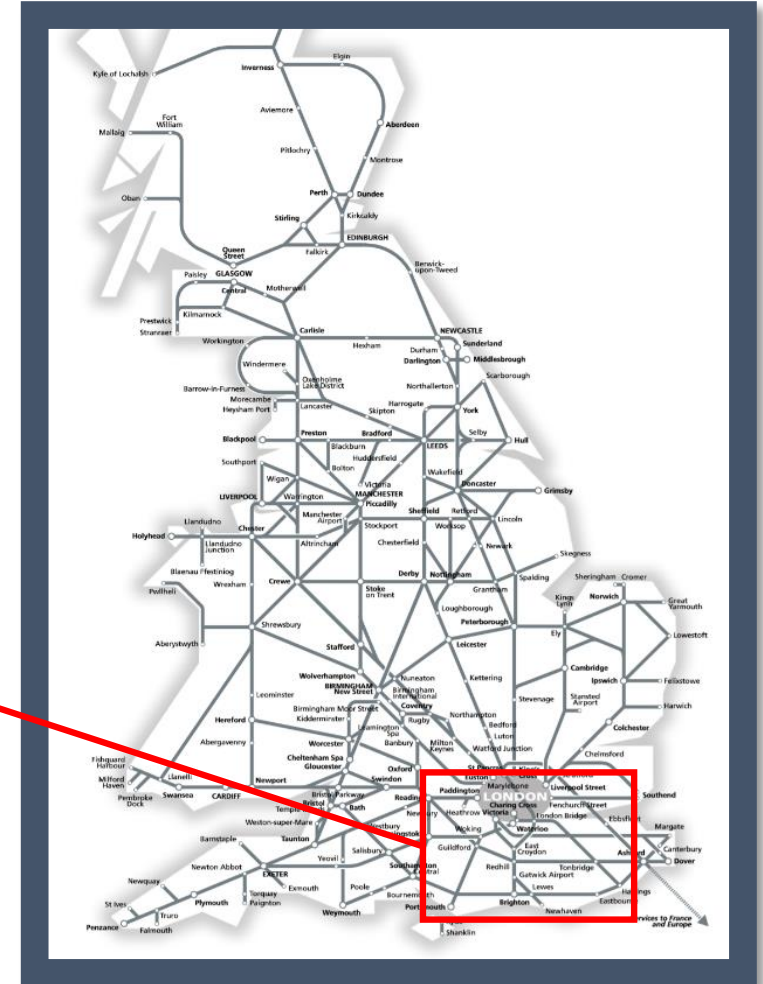

# A speed restriction over defective track in the Balcombe area

TOCs affected: Gatwick Express, Southern, Thameslink

Key:

	Disruption
---	------------