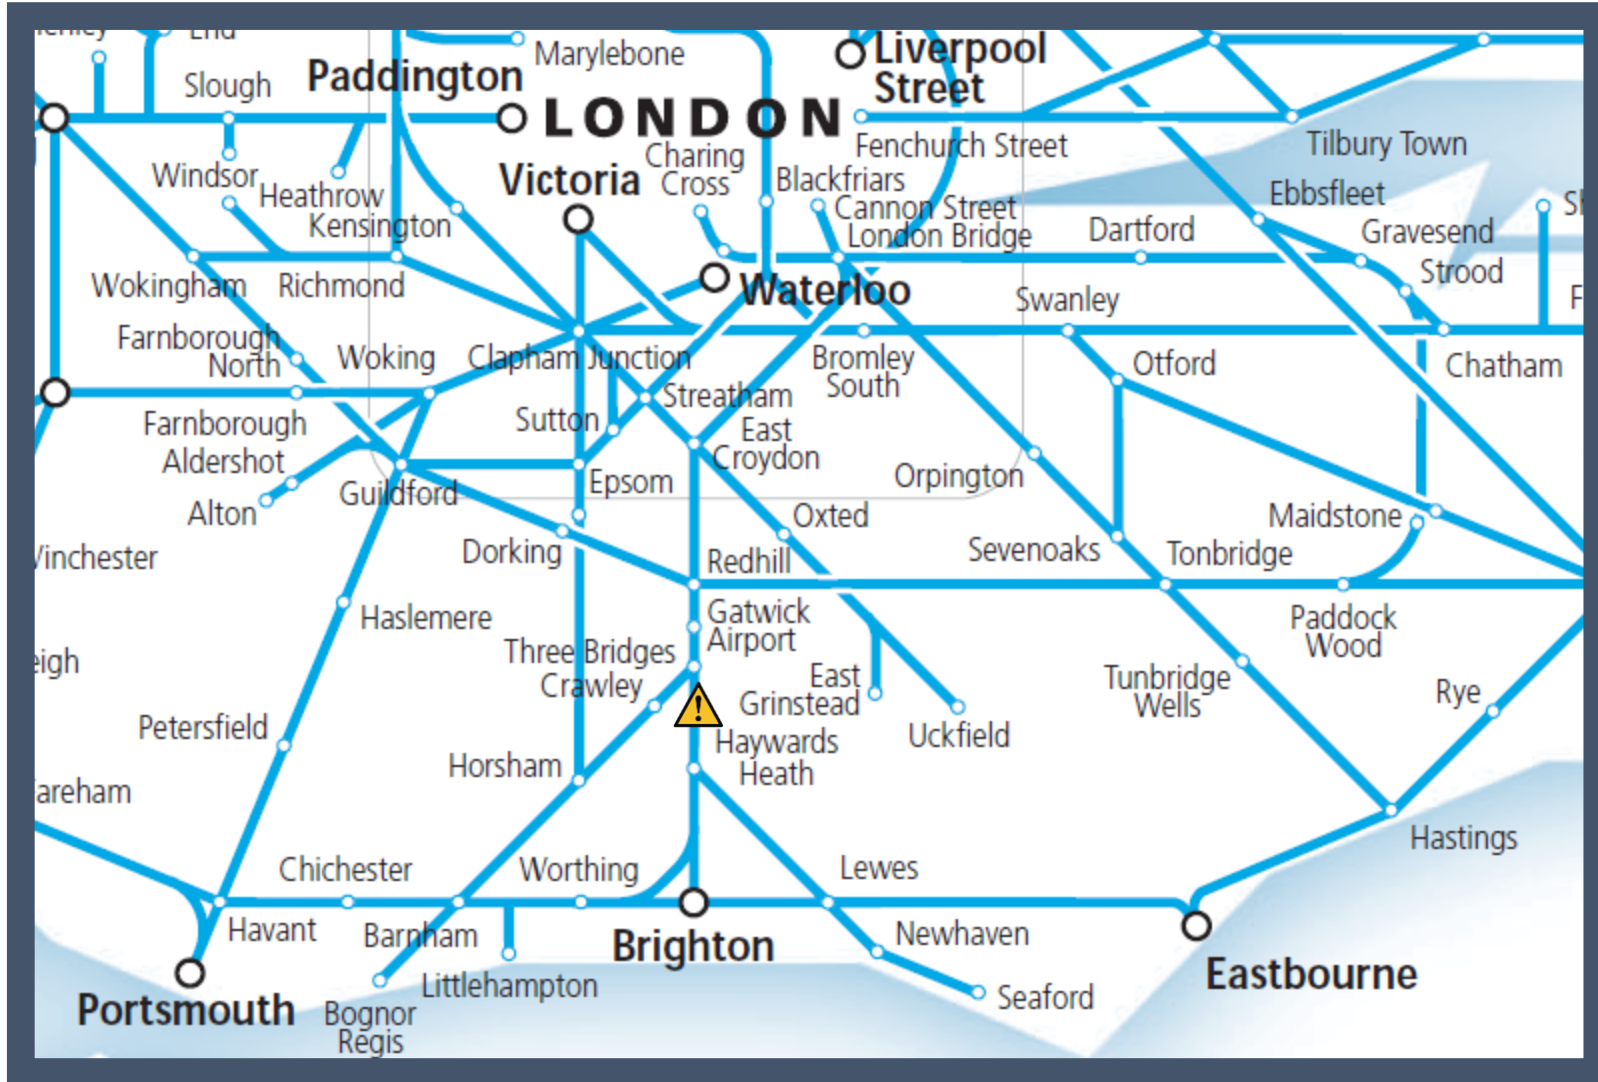

# A speed restriction over defective track in the Balcombe area

TOCs affected: Gatwick Express, Southern, Thameslink

Key:

	Disruption
---	------------