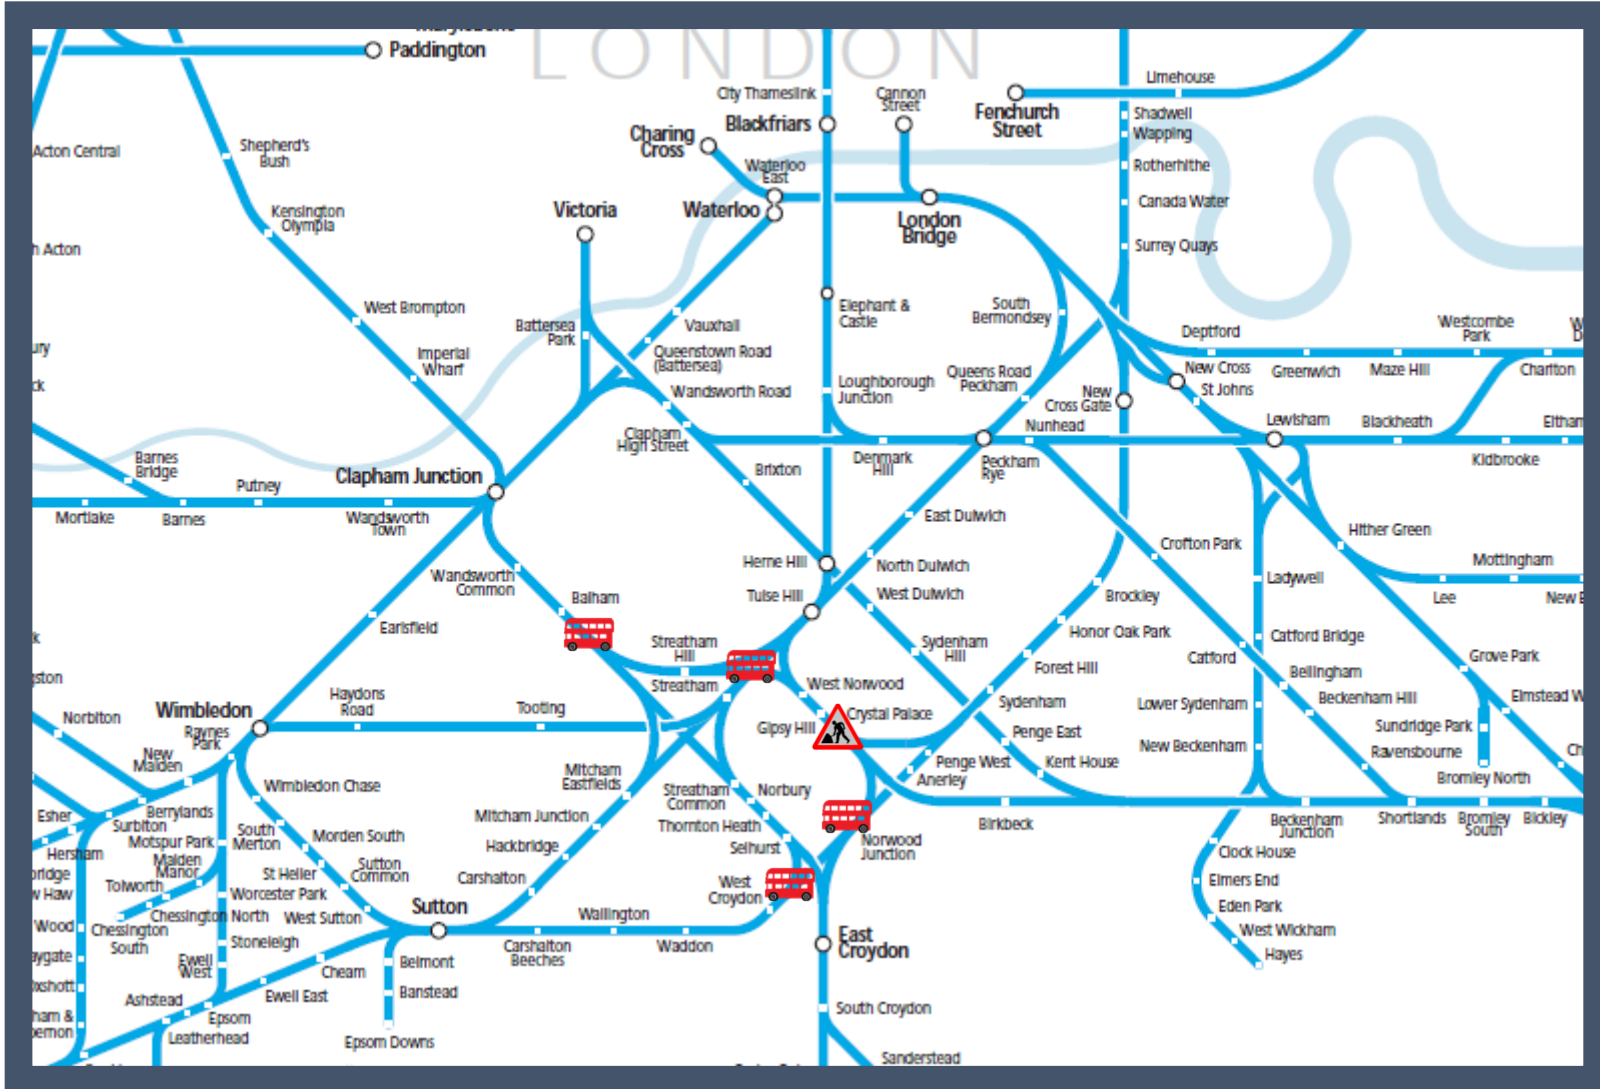

Buses replace trains between Balham and West Croydon via Streatham Hill

TOC affected: Southern

Key:

Engineering Works

Bus Replacement Services