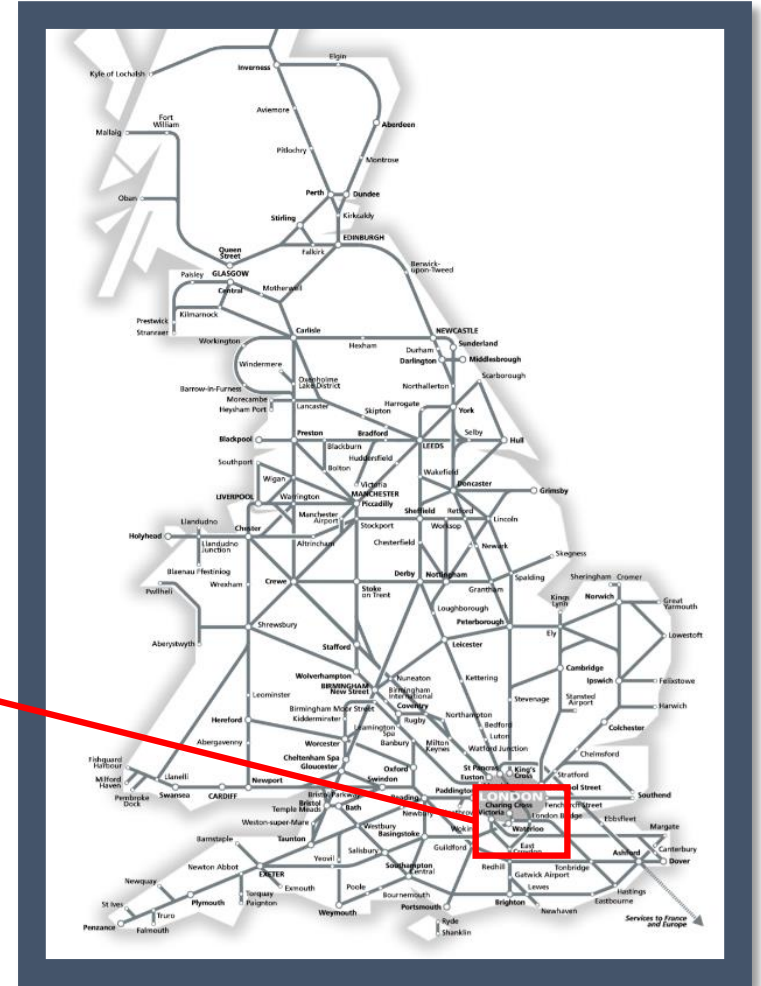

Buses replace trains between Balham and West Croydon via Streatham Hill

TOC affected: Southern

Key:

Engineering Works

Bus Replacement Services