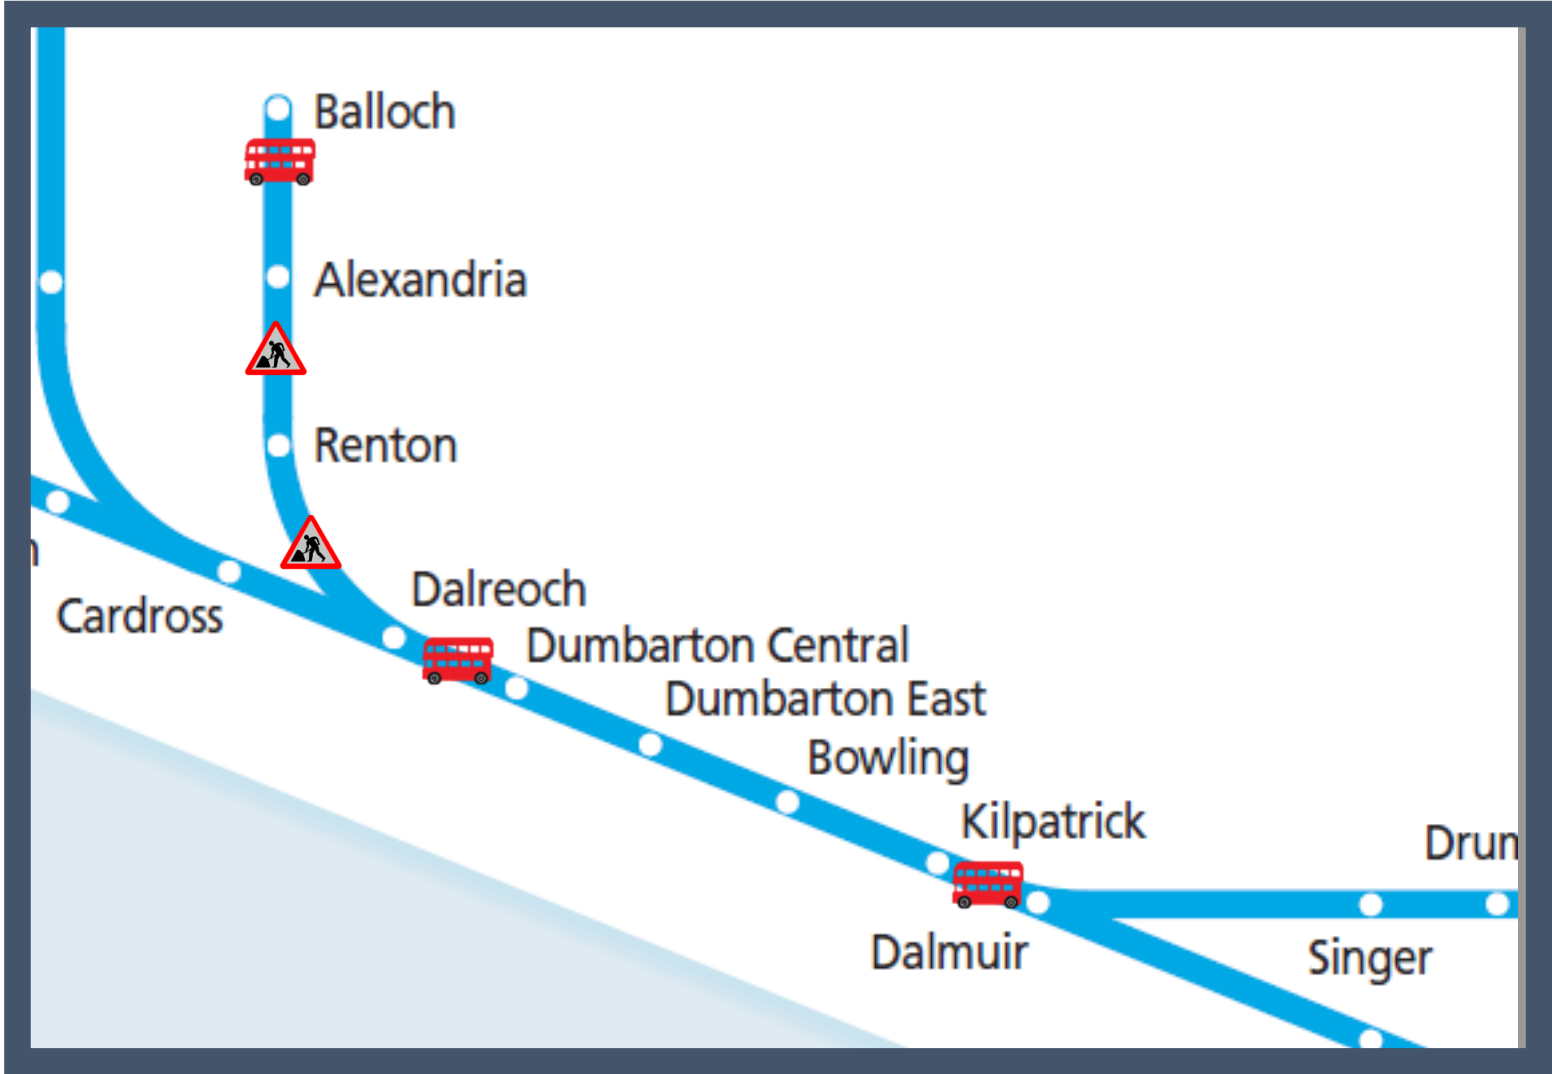

Buses replace trains between Balloch and Dalmuir / Dumbarton Central

TOC affected: ScotRail

Key:	
	Engineering Works
	Bus Replacement Services