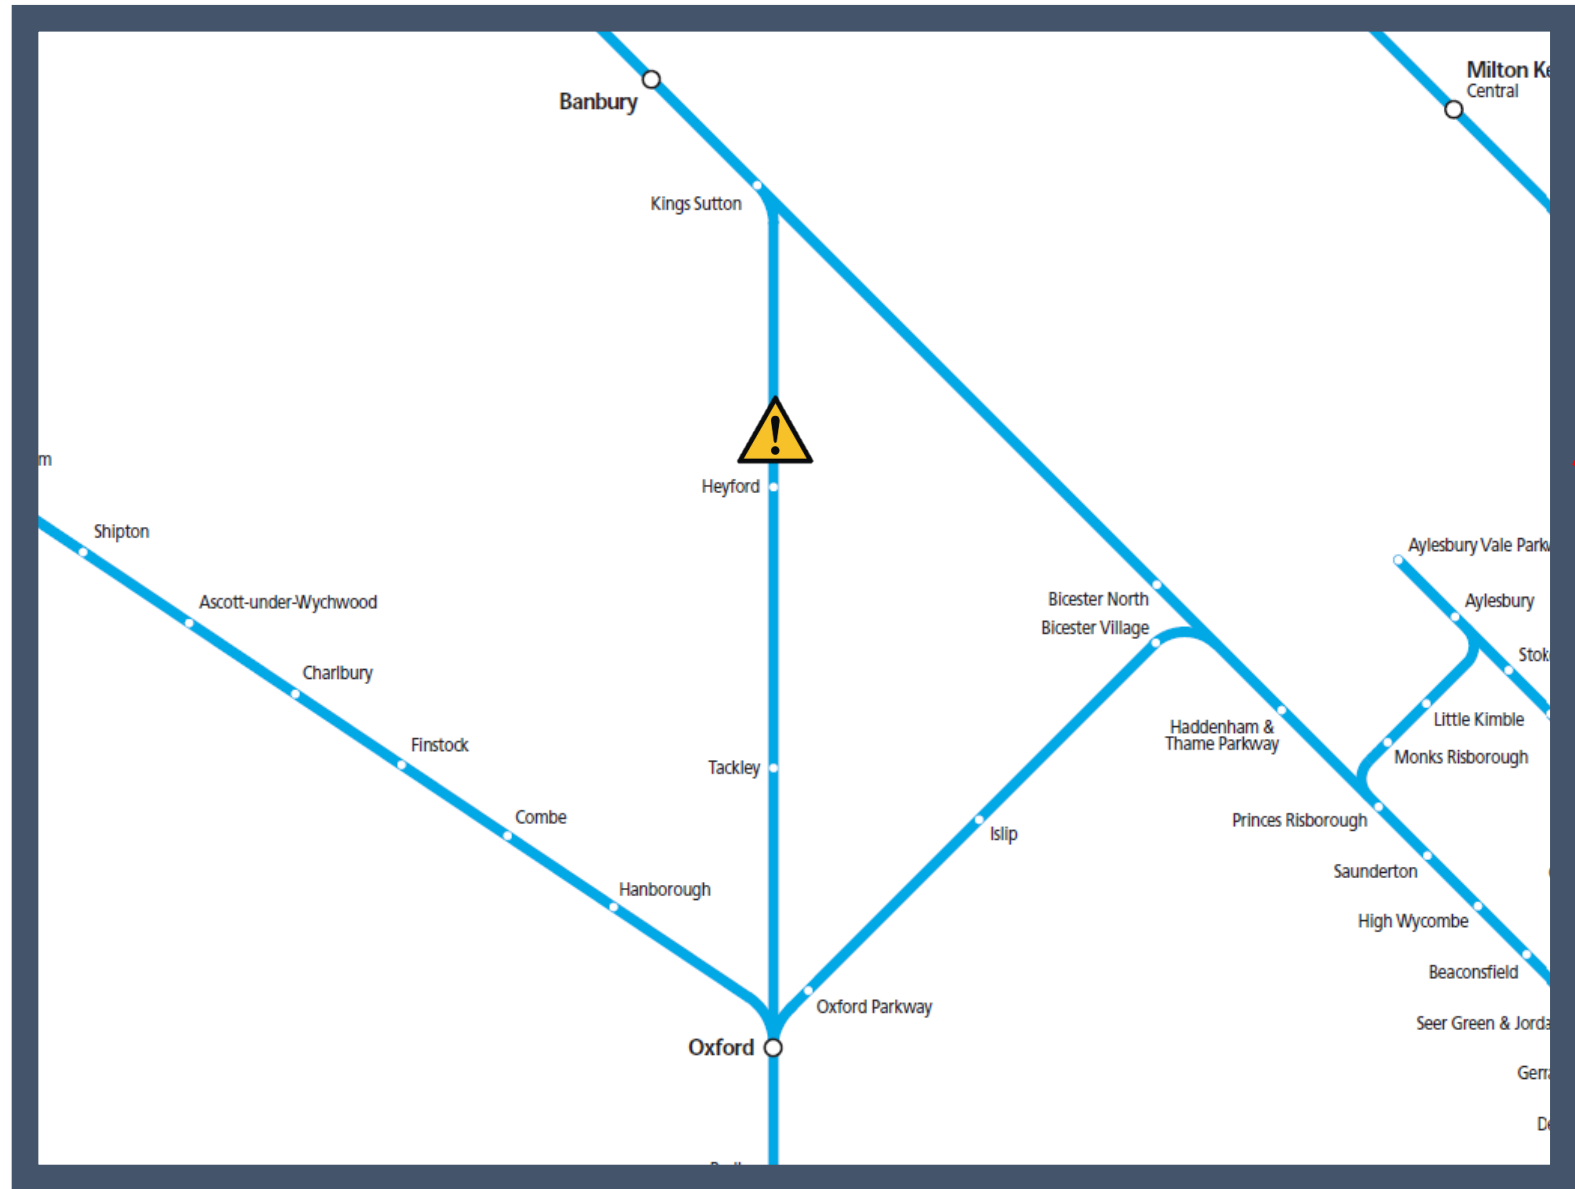

# A safety inspection of the track in the Heyford area

TOCs affected: CrossCountry, Great Western Railway

Key:

	Disruption
--	------------