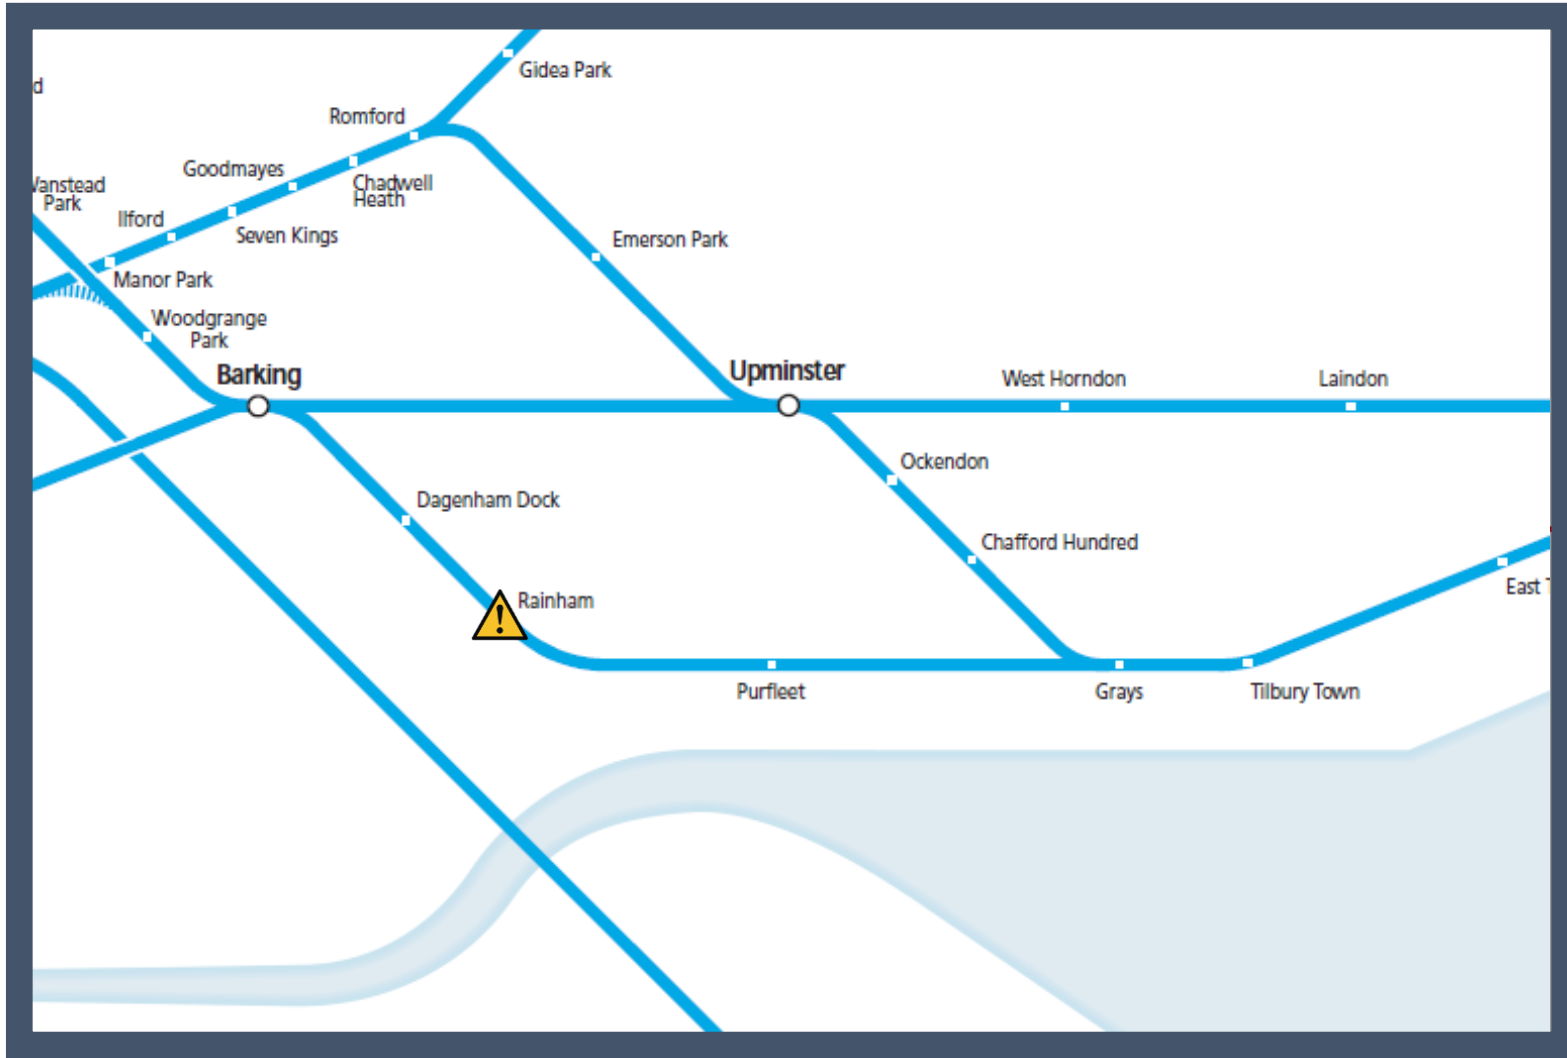

A late running freight train at Rainham

TOC affected: c2c

Key:

Disruption