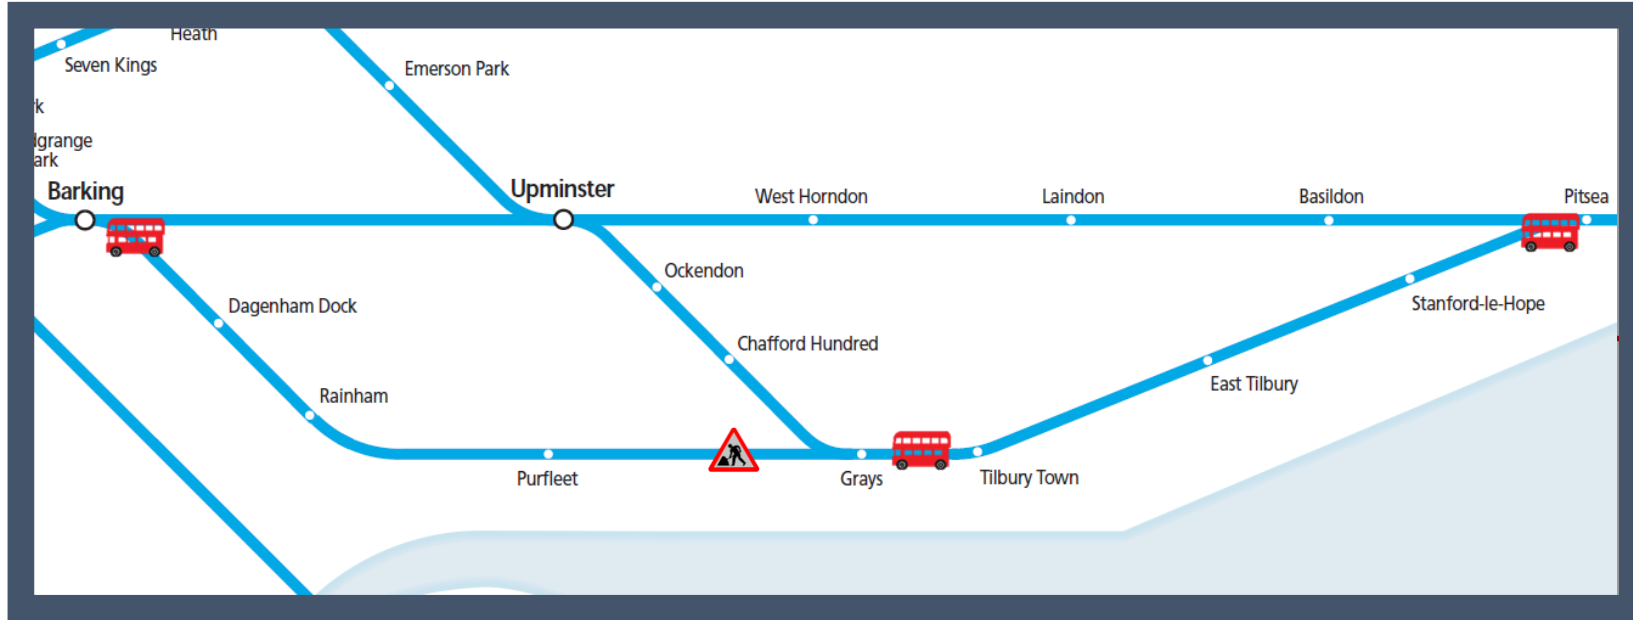

Buses replace trains between Barking and Pitsea via Rainham

TOC affected: c2c

Key:

Engineering Works

Bus Replacement Services