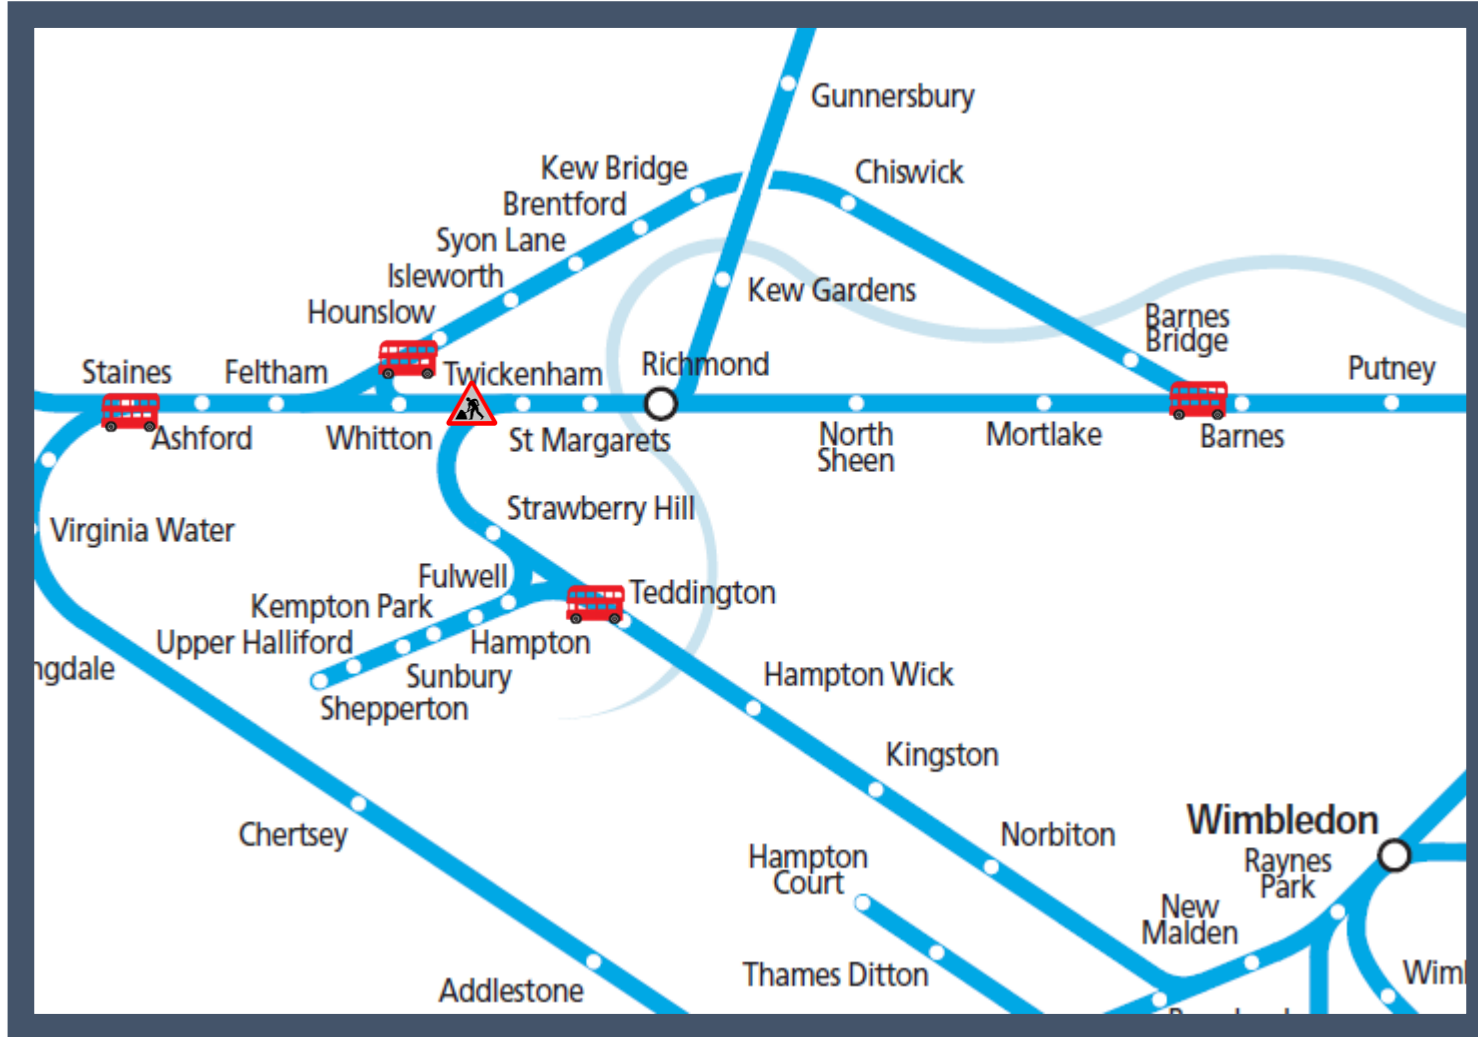

Buses replace trains between Barnes and Hounslow / Staines / Teddington
 TOC affected: South Western Railway

Key:

-  Engineering Works
-  Bus Replacement Services