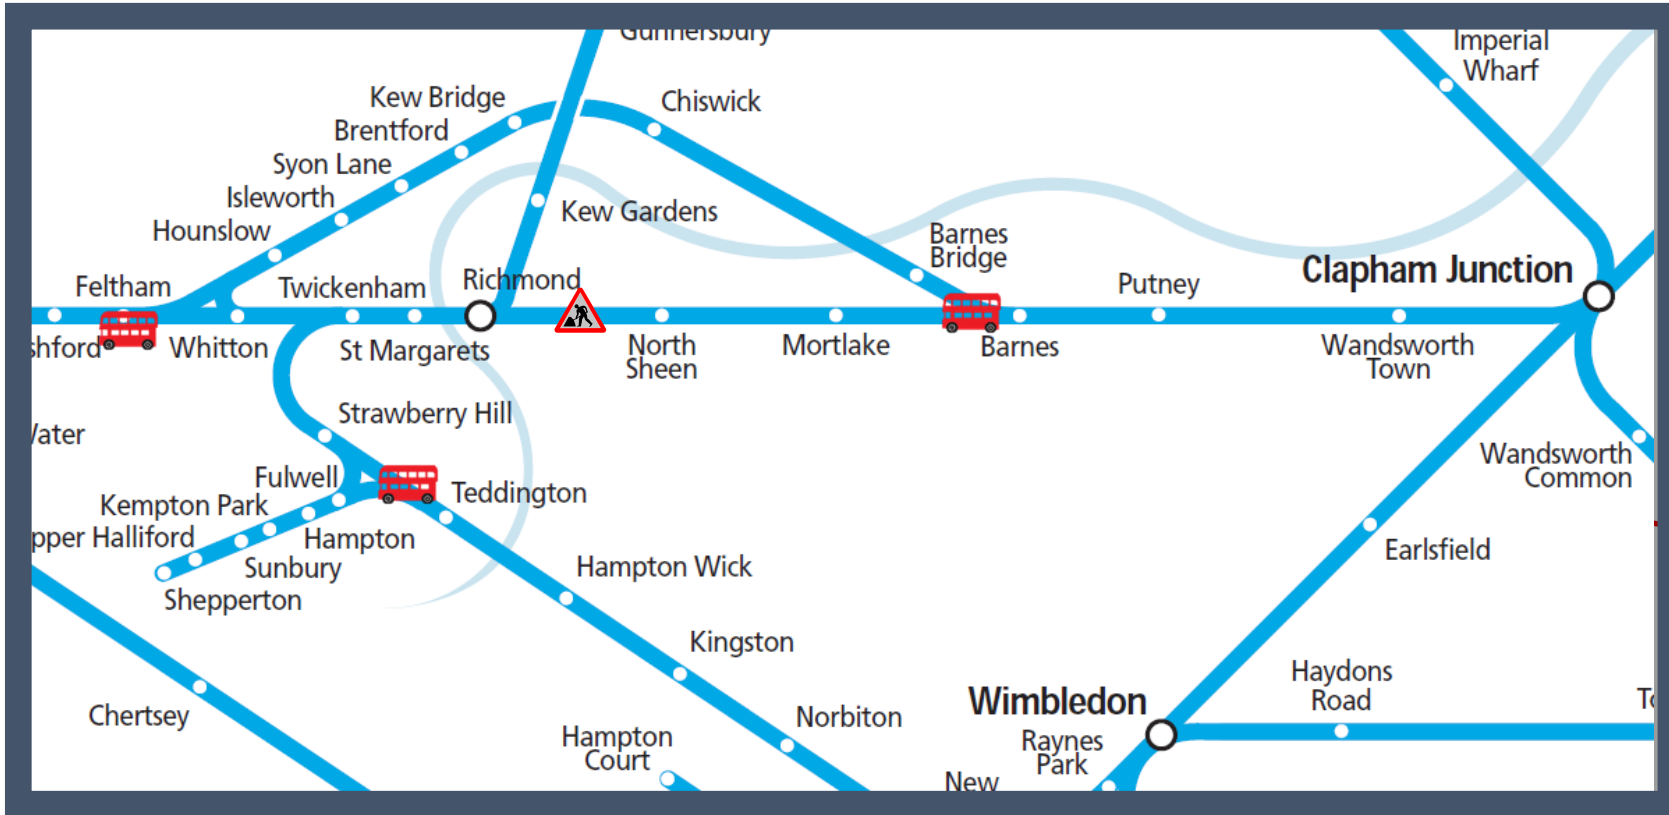

Buses replace trains between Barnes and Hounslow / Teddington

TOC affected: South Western Railway

Key:

-  Engineering Works
-  Bus Replacement Services