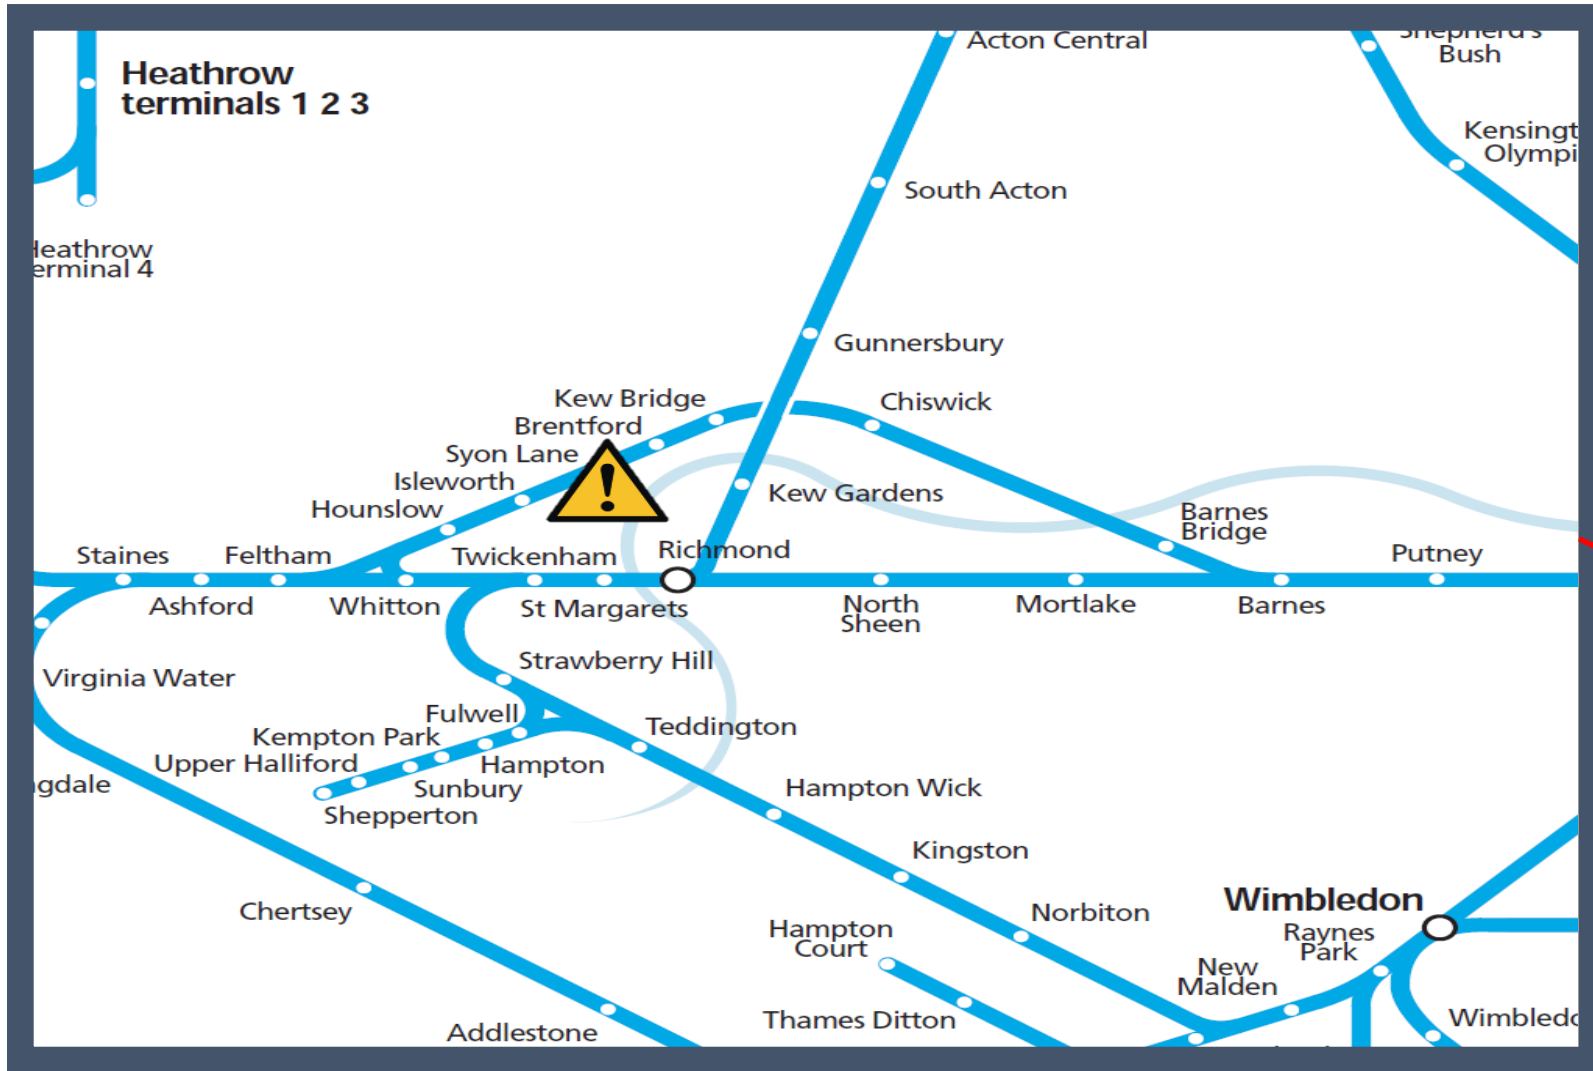

Trespassers on the railway between Hounslow and Barnes

TOC affected: South Western Railway

Key:

	Disruption
---	------------