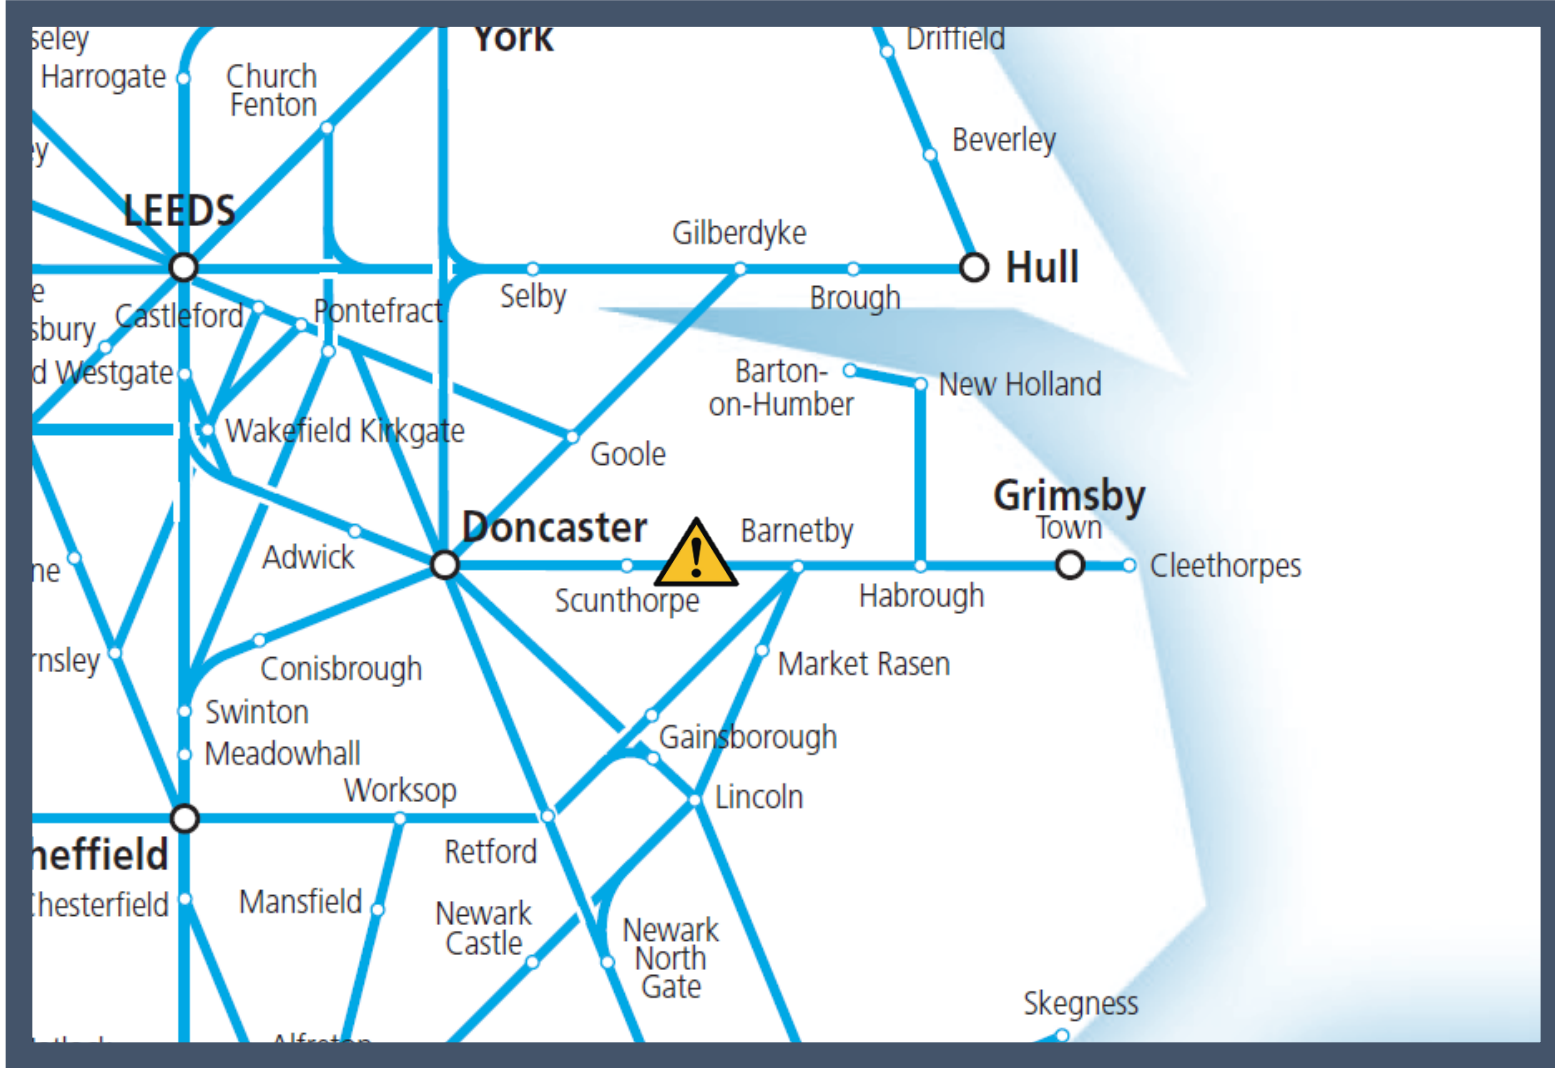

# A broken down freight train between Barnetby and Scunthorpe

TOC affected: TransPennine Express

Key:

Disruption