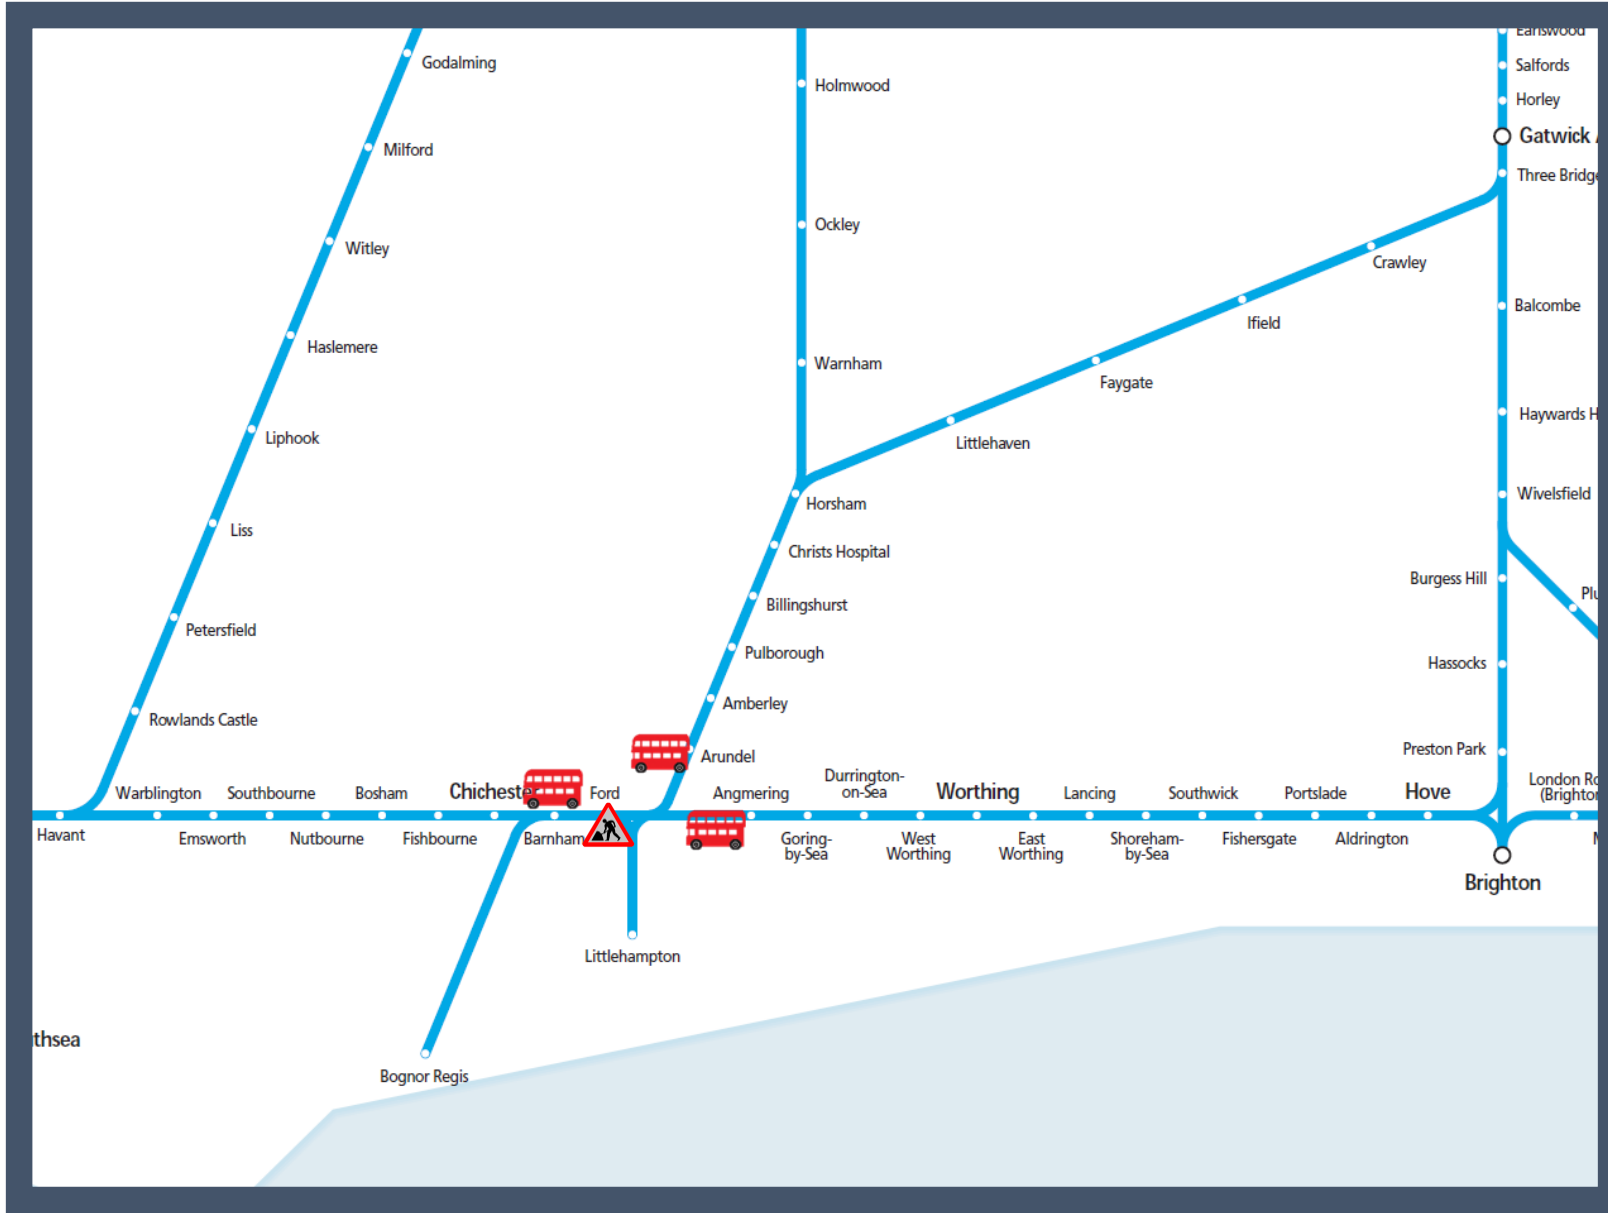

Buses replace trains between Barnham and Arundel / Angmering

TOCs affected: Great Western Railway, Southern

Key:

-  Engineering Works
-  Bus Replacement Services