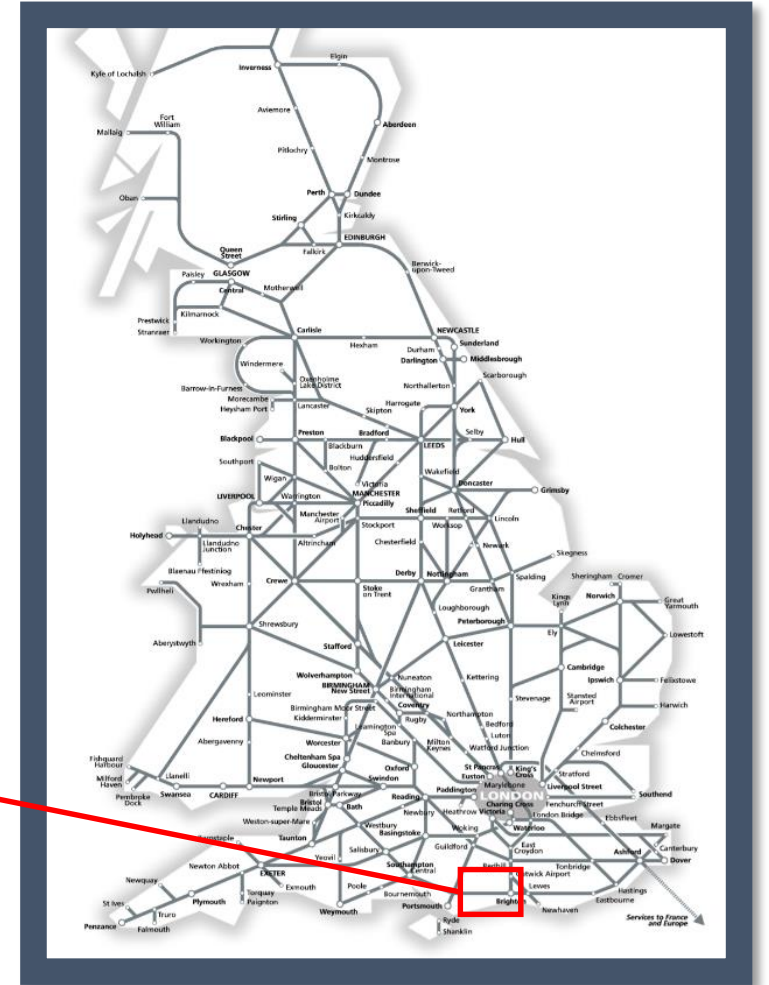

Buses replace trains between Barnham and Arundel / Angmering

TOCs affected: Great Western Railway, Southern

Key:

-  Engineering Works
-  Bus Replacement Services